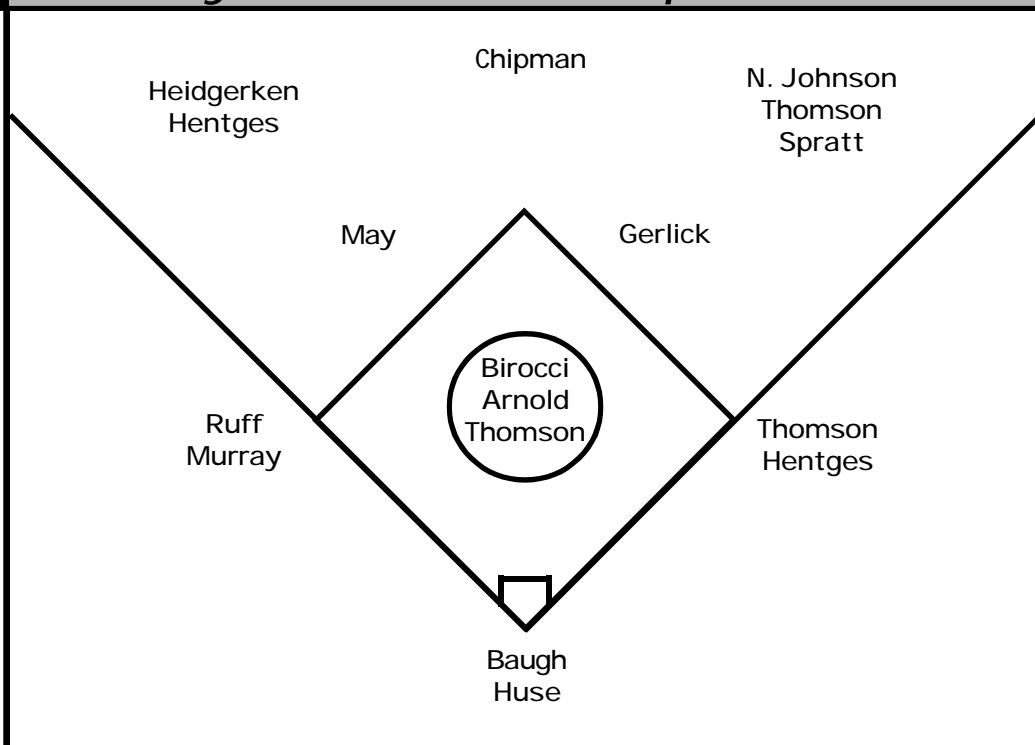

Iowa Hawkeye Roster

3	ALI ARNOLD
4	LISA BIROCCI
5	JENNA SPRATT
6	AMANDA HENTGES
7	ELISHA HUSE
9	NATALIE JOHNSON
10	STACY MAY
11	MINDY HEIDGERKEN
12	ABBY RUFF
13	SAMI BAUGH
14	LAURA CHIPMAN
16	SARAH THOMSON
17	KYLIE MURRAY
22	EMILY GERLICK

HEAD COACH: GAYLE BLEVINS
ASSISTANT: MICHELLE VENTURELLA
ASSISTANT: HOLLY VAN VLYMEN

Hawkeye Defensive Depth Chart

2003 Awards

Jessica Bashor

- First Team All-Big Ten
- Second team NFCA Midwest Regional All-American

Lindsay Bashor

- Second Team All-Big Ten

Lisa Birocci

- Third team NFCA All-American
- First team NFCA Midwest Regional All-American
- Big Ten Pitcher of the Year
- First Team All-Big Ten
- Big Ten Tournament MVP

Katie Boney

- Second Team All-Big Ten
- Second team NFCA Midwest Regional All-American

Krisin Johnson

- Second team NFCA All-American
- First team NFCA Midwest Regional All-American
- First team all-Big Ten

Stacy May

- Big Ten Freshman of the Year
- First Team All-Big Ten
- Second team NFCA Midwest Regional All-American

already fifth on the Iowa all-time strikeout list with 512. Kristi Hanks (1999-2002) is the all-time leader with 815.

Double Down

Sophomore **Kylie Murray** is hitting a team-leading .322, and is also leading the squad with 10 doubles.

Triple Threat

Hawkeye sophomore **Emily Gerlick** hit her team-leading fifth triple of the season. The three-bagger put her within striking distance of the Iowa single-season record held by Christina Schmaltz (2001-03), who hit eight last season.

A Monster With the Sacks Packed

The last thing an opposing pitcher wants to see is **Kylie Murray** in the batter's box when the bases are loaded. So far this season, Murray is 3-for-5 with the sacks packed. One of those outs with the bases loaded was an RBI groundout.

Last year as a freshman, Murray was 4-for-5 with two grand slams when the bases were loaded.

Freshman With Fast Feet

Hawkeye freshman **Mindy Heidgerken** has become a terror on the basepaths in her first season.

The Long Grove, IA, native currently leads the team with 11 stolen bases and has only been thrown out twice.

Playing Her Way In

Walk-on **Abbie Ruff** has made an impact on the 2004 Hawkeyes and earned a spot in the starting lineup. Ruff, a junior who played two years at Waubensee Community College, has started the last 12 games at third base. She has made just two errors in 38 chances, and is hitting .222 with six runs scored.

Ruff was a two-time first team All-Skyway Conference at Waubensee and was named the 2003 Skyway Conference MVP.

Contact Hitter

Sophomore **Stacy May** is going to make you work to get her out. In 113 at bats, the Reno, NV, native has only struck out three times.

Shutout Central

In a way, it has been an all-or-nothing year for Iowa this season. Nineteen of the 32 games Iowa has played in have been shutouts on one side or another. The Hawkeyes have a 12-7 record in shutouts this season.