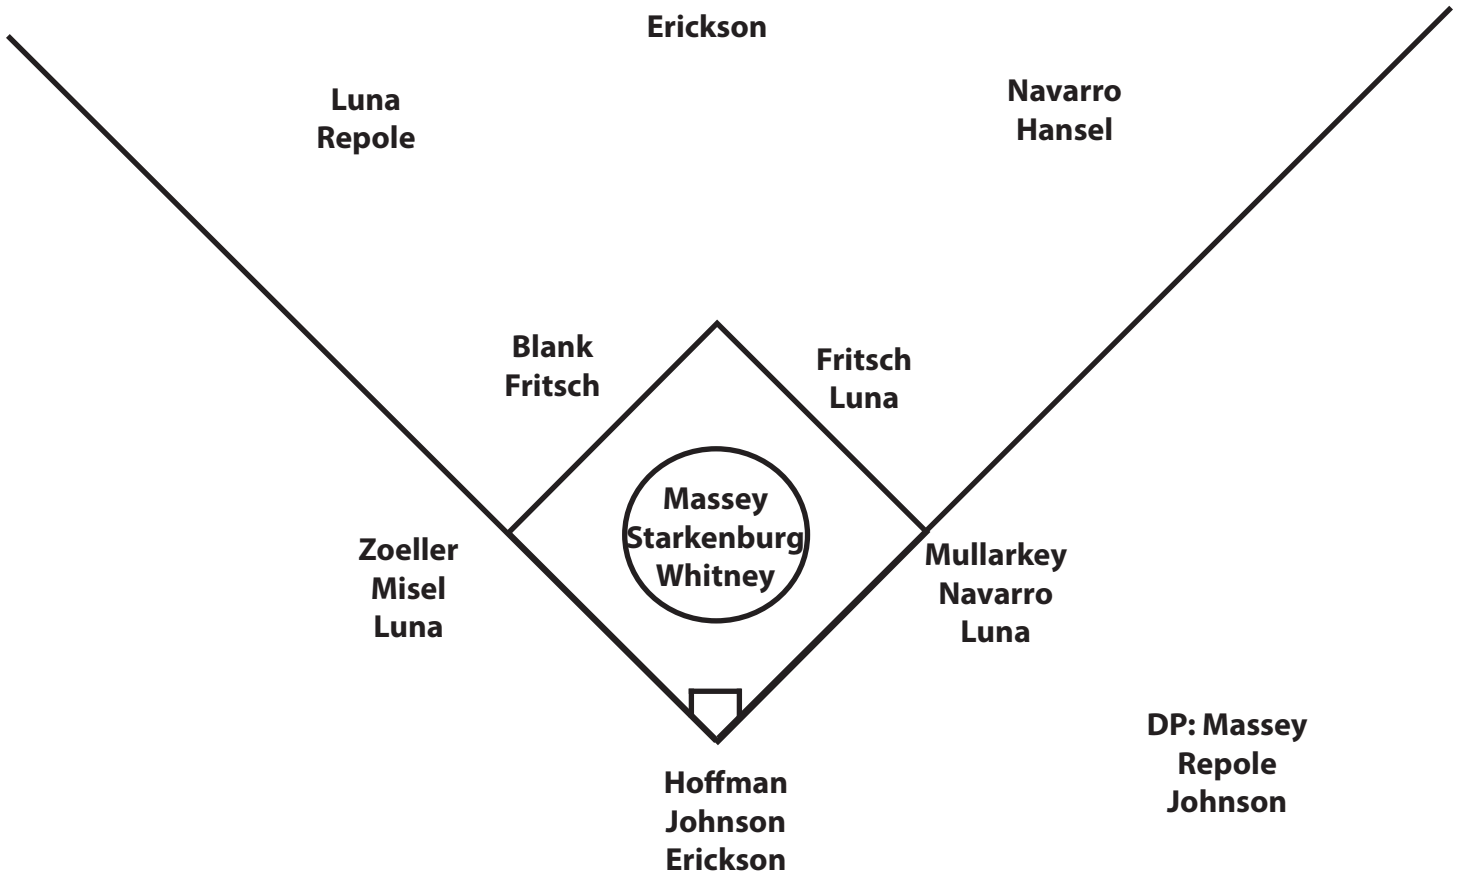

2014 Iowa Individual Team Batting Leaders

Batting Avg.	.336, Megan Blank
Games Played	38 (4 players)
Games Started	38 (3 players)
At Bats	115, Erin Erickson
Runs	15, Erin Erickson

Hits	37, Megan Blank
Doubles	7, Megan Blank/Erin Erickson/Michelle Zoeller
Triples	3, Megan Blank
Home Runs	5, Kayla Massey
RBIs	18, Megan Blank
Total Bases	53, Megan Blank
Walks	13, Megan Blank
Hit by Pitch	6, Brianna Luna
Strikeouts	30, Erin Erickson/Michelle Zoeller
On-Base Percentage	.413, Megan Blank
Sacrifice Flies	1, Blank/Erickson/Fritsch/Luna/Repole
Sacrifice Hits	8, Alyssa Navarro
Stolen Bases	6, Claire Fritsch
Stolen Base Attempts	10, Claire Fritsch

2014 Iowa Individual Pitching Leaders

ERA	2.46, Kayla Massey
Wins	7, Kayla Massey
Appearances	24, Kayla Massey
Games Started	21, Kayla Massey
Complete Games	18, Kayla Massey
Shutouts	2, Kayla Massey
Saves	1, Shayla Starkenburg/Micaela Whitney
Innings Pitched	145.1, Kayla Massey
Strikeouts	80, Kayla Massey
Opponent Batting Average	.242, Kayla Massey

HAWKEYE DEFENSIVE DEPTH CHART