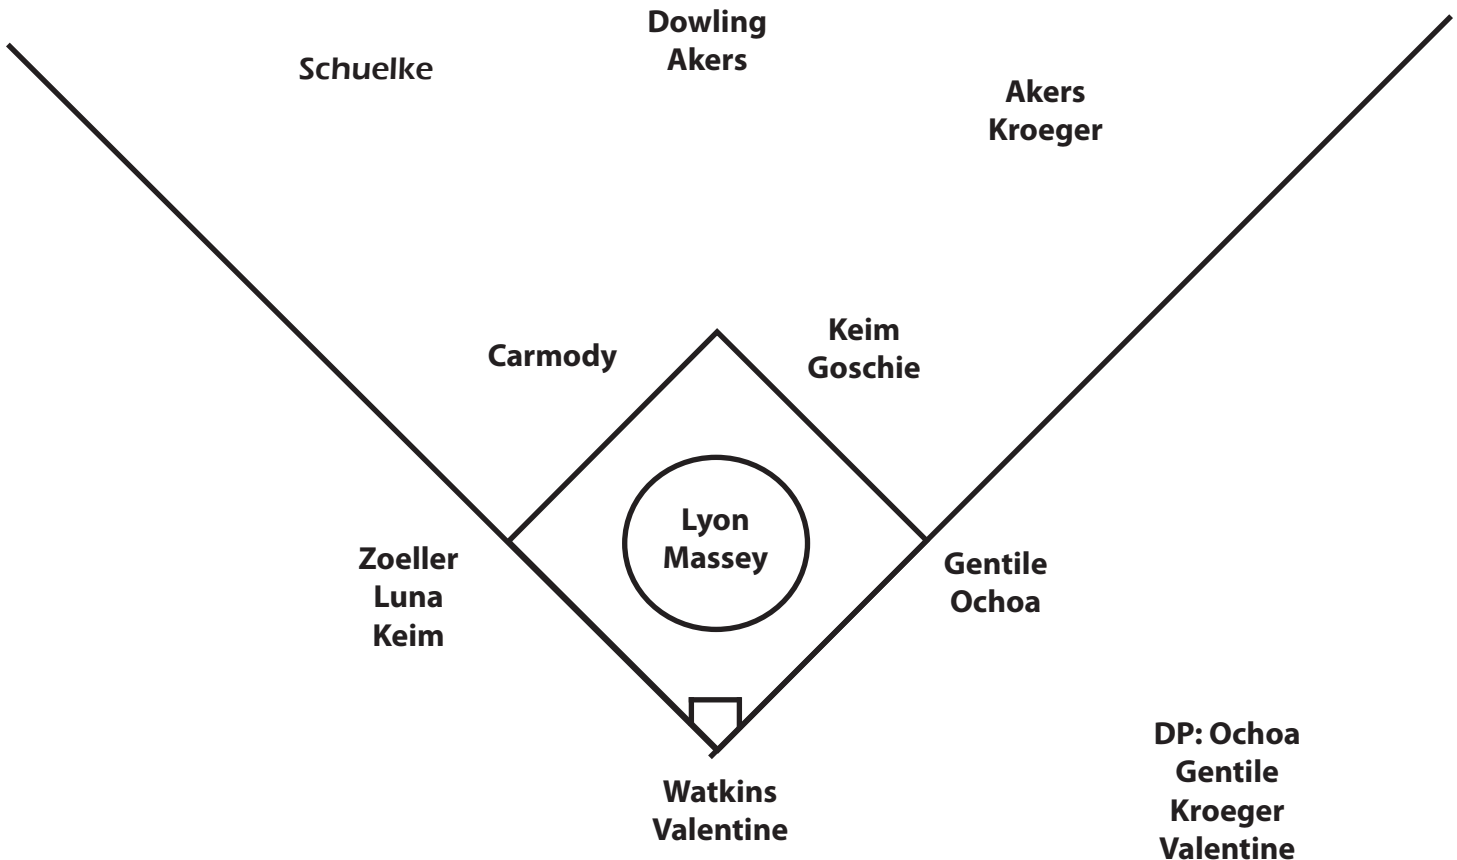

Iowa's Individual Team Batting Leaders

Batting Avg.	.440, Katie Kroger
Games Played	12 (5 players)
Games Started	12 (5 players)
At Bats.....	39, Chelsey Carmody
Runs.....	9, Jenny Schuelke
Hits.....	15, Chelsey Carmody

Doubles.....	5, Jenny Schuelke
Triples	1 (2 players)
Home Runs	2 (3 players)
RBI	11, Jenny Schuelke
Total Bases.....	23, Chelsey Carmody
Slugging Pct.	.636, Jenny Schuelke
Walks.....	6, Jenny Schuelke
Hit by Pitch.....	2, Johnnie Dowling
Strikeouts	11, Nikki Gentile
On-Base Percentage	.563, Michelle Zoeller
Sacrifice Flies	1, Nikki Gentile
Sacrifice Hits	3, Chelsey Carmody
Stolen Bases.....	4, Katie Kroeger
Stolen Base Attempts.....	4 (2 players)

Iowa's Individual Pitching Leaders

ERA.....	2.53, Kayla Massey
Wins.....	5, Kayla Massey
Appearances	11, Kayla Massey
Games Started	7, Chelsea Lyon
Complete Games.....	4, Kayla Massey
Shutouts	2, Kayla Massey
Saves	n/a
Innings Pitched	47.0, Kayla Massey
Strikeouts	45, Kayla Massey
Opponent Batting Average	.227, Kayla Massey

HAWKEYE DEFENSIVE DEPTH CHART