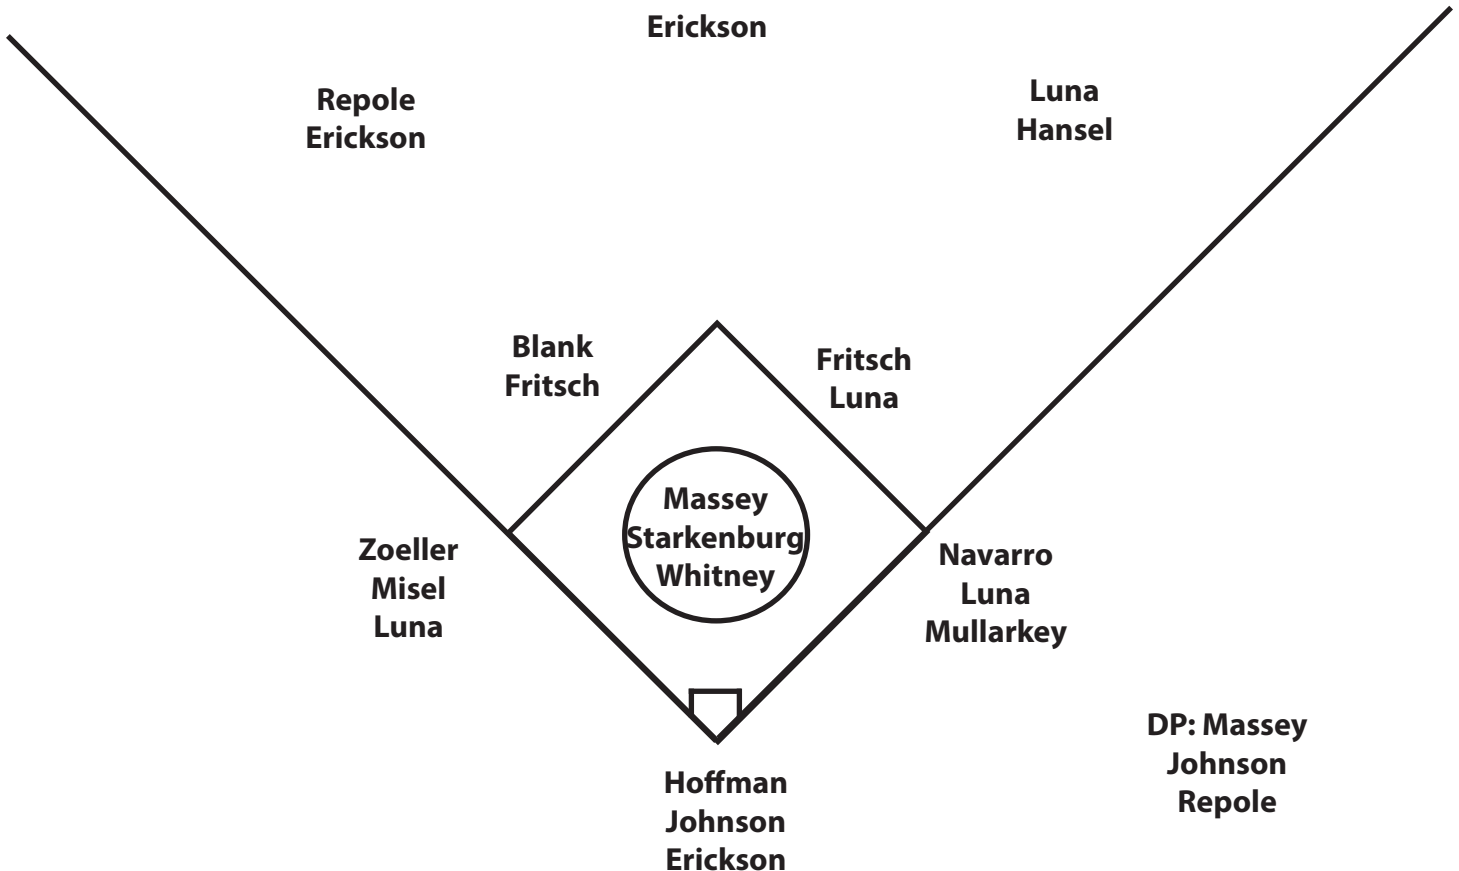

2014 Iowa Individual Team Batting Leaders

Batting Avg.	.370, Megan Blank
Games Played	25 (5 players)
Games Started	25 (4 players)
At Bats	79, Michelle Zoeller
Runs	13, Megan Blank

Hits	27, Megan Blank
Doubles	7, Michelle Zoeller
Triples	3, Megan Blank
Home Runs	4, Kayla Massey
RBIs	14, Megan Blank
Total Bases	42, Megan Blank
Walks	9, Megan Blank/Claire Fritsch
Hit by Pitch	5, Whitney Repole
Strikeouts	21, Whitney Repole
On-Base Percentage	.447, Megan Blank
Sacrifice Flies	1, Blank/Erickson/Fritsch/Luna/Repole
Sacrifice Hits	4, Claire Fritsch
Stolen Bases	5, Claire Fritsch
Stolen Base Attempts	7, Claire Fritsch

2014 Iowa Individual Pitching Leaders

ERA	2.45, Kayla Massey
Wins	5, Kayla Massey
Appearances	17, Kayla Massey
Games Started	14, Kayla Massey
Complete Games	11, Kayla Massey
Shutouts	2, Kayla Massey
Saves	1, Shayla Starkenburg/Micaela Whitney
Innings Pitched	97.0, Kayla Massey
Strikeouts	52, Kayla Massey
Opponent Batting Average	.251, Kayla Massey

HAWKEYE DEFENSIVE DEPTH CHART