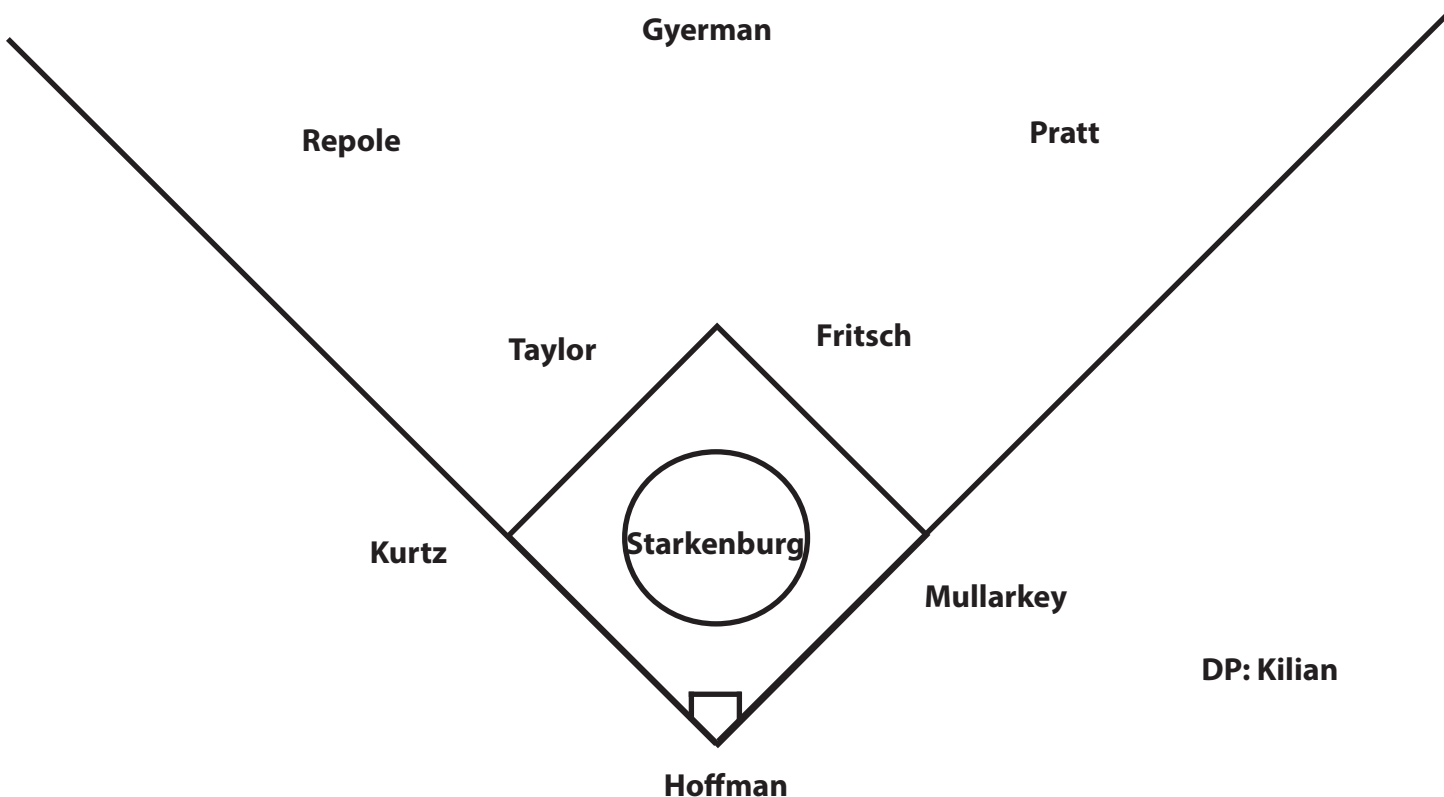

2016 Iowa Individual Team Batting Leaders

Batting Avg. (10 at-bat min.)	.328, Holly Hoffman
Games Played	45, Gyerman, Mullarkey, Fritsch
Games Started	45, Gyerman, Mullarkey
At Bats	145, Claire Fritsch
Runs	36, Kaitlyn Mullarkey

Hits	41, Sammi Gyerman
Doubles	10, Sammi Gyerman/Holly Hoffman
Triples	3, Kaitlyn Mullarkey
Home Runs	8, Kaitlyn Mullarkey
RBIs	30, Kaitlyn Mullarkey
Total Bases	78, Kaitlyn Mullarkey
Walks	22, Sammi Gyerman
Hit by Pitch	12, Kaitlyn Mullarkey
Strikeouts	29, Kaitlyn Mullarkey
On-Base Percentage	.419, Kaitlyn Mullarkey
Sacrifice Flies	3, Sammi Gyerman
Sacrifice Hits	4, Claire Fritsch/Kaitlyn Mullarkey/Katy Taylor
Stolen Bases	12, Kaitlyn Mullarkey
Stolen Base Attempts	14, Kaitlyn Mullarkey/Claire Fritsch

2016 Iowa Individual Pitching Leaders

ERA (7.0 IP min.)	3.50, Ashley Yoways
Wins	7, Elizabeth Wiegand
Appearances	26, Elizabeth Wiegand/Shayla Starkenburg
Games Started	20, Elizabeth Wiegand
Complete Games	10, Elizabeth Wiegand
Shutouts	3, Elizabeth Wiegand
Saves	1, Erin Riding
Innings Pitched	121.0, Elizabeth Wiegand
Strikeouts	70, Shayla Starkenburg
Opponent Batting Average (7.0 IP min.)	.220, Mallory Kilian

2016 Starting Lineup (Based on last time out)