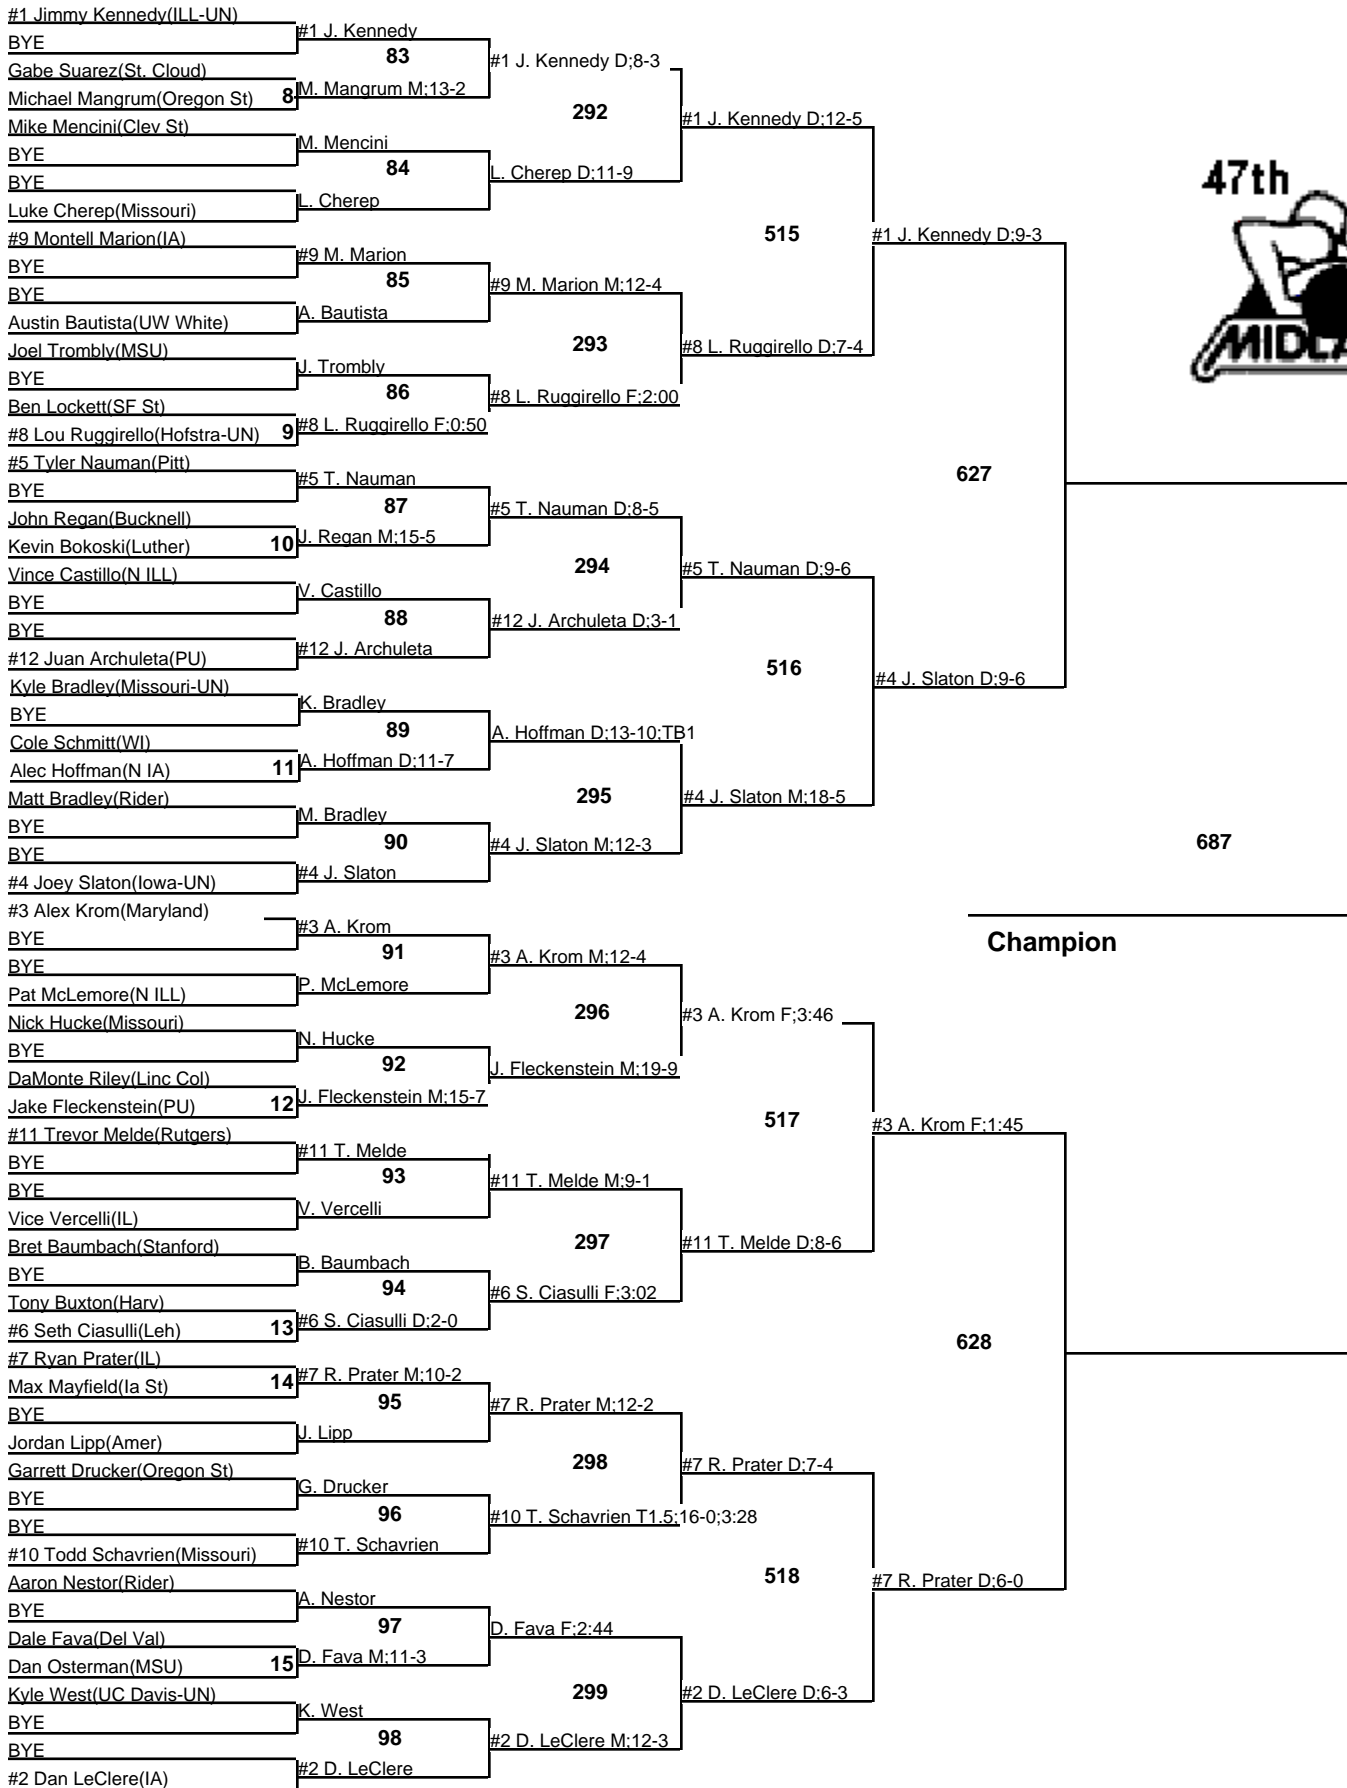

Wrestleback

29-30 December 2009

2009 Midlands

141
Championship
 29-30 December 2009

2009 Midlands

149

Championship

29-30 December 2009