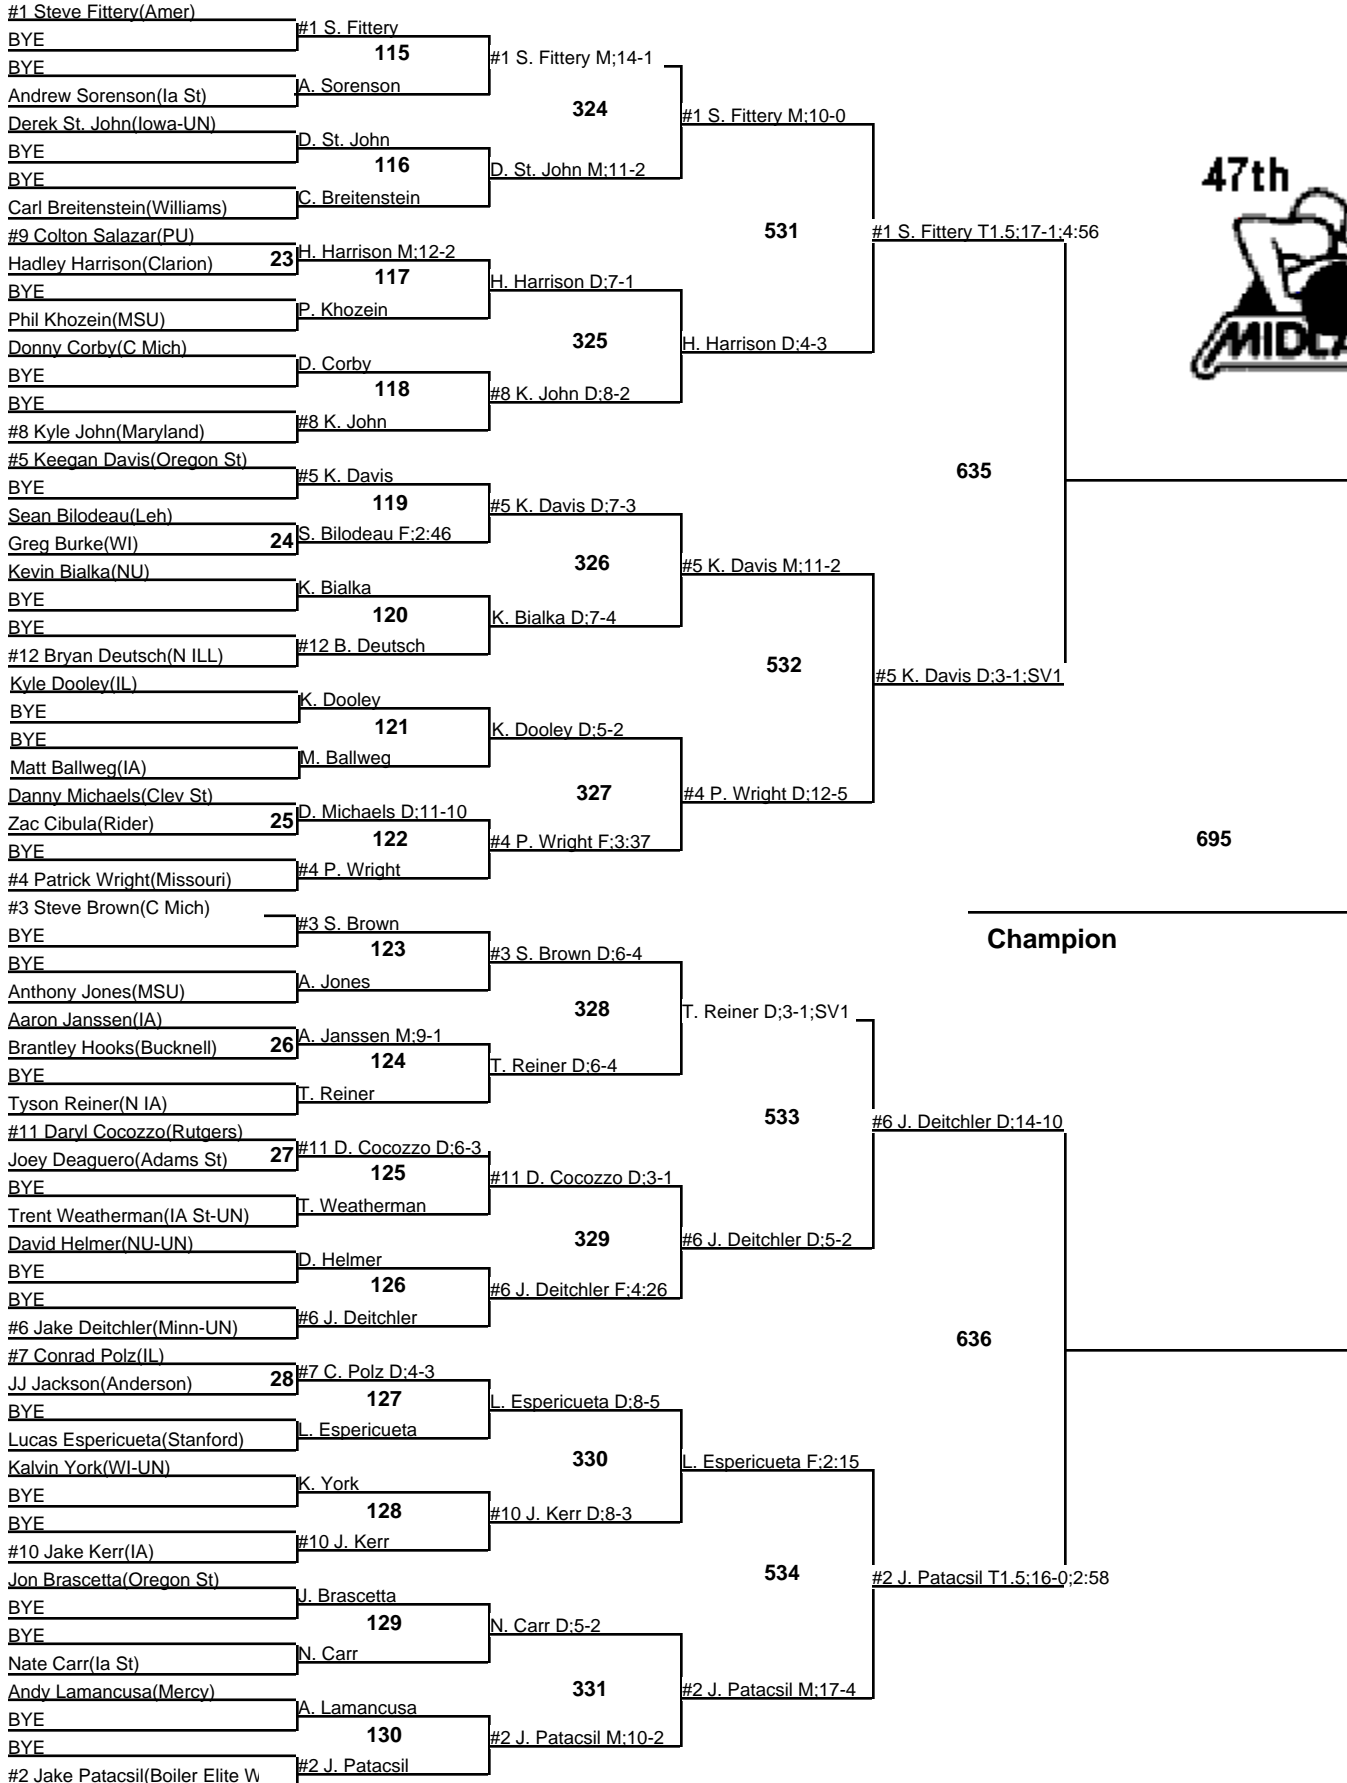

2009 Midlands

157
Championship
29-30 December 2009