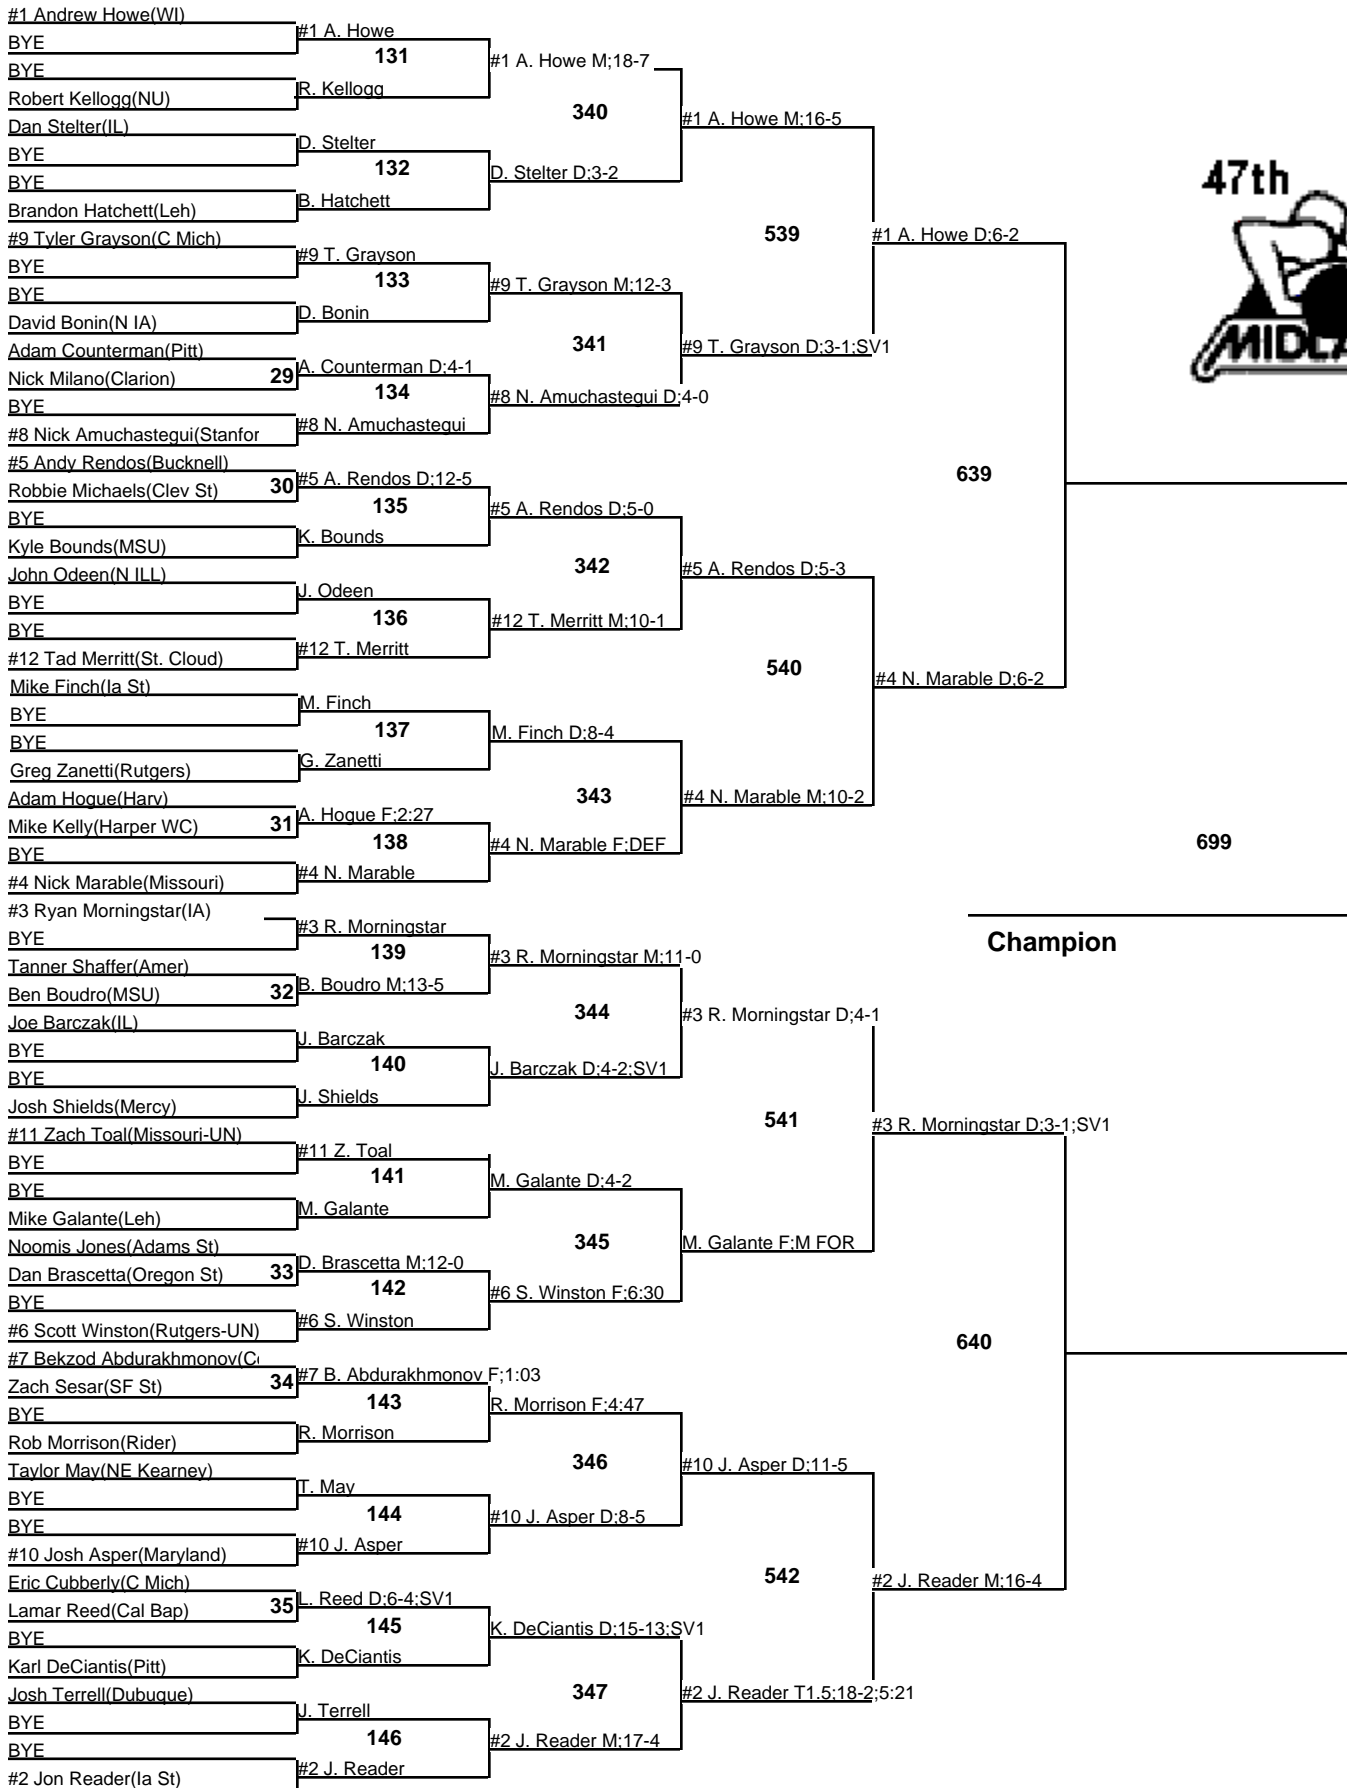

2009 Midlands

165
Championship
29-30 December 2009