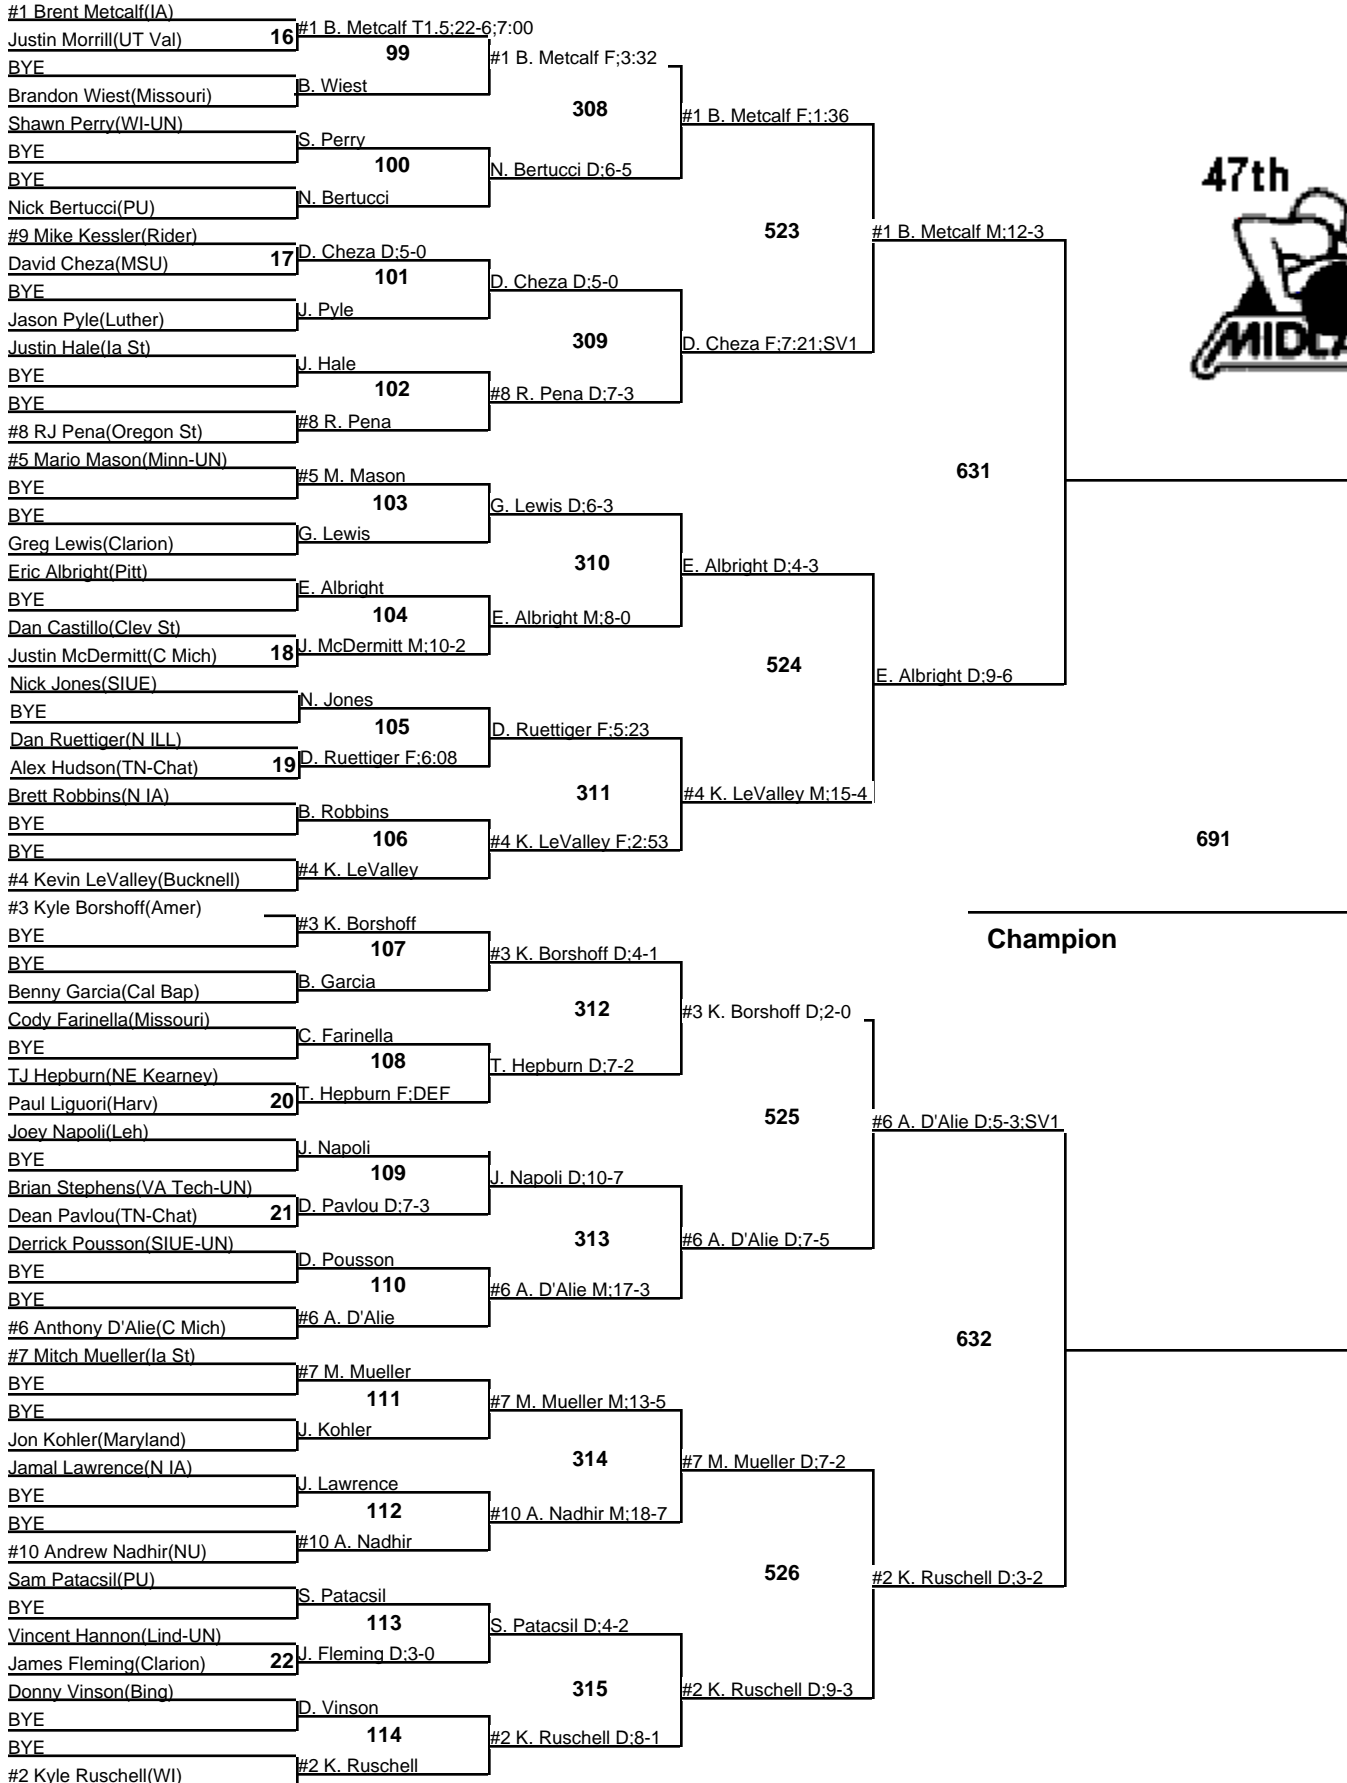

Wrestleback

29-30 December 2009

2009 Midlands

141
Championship
 29-30 December 2009

2009 Midlands

149

Championship

29-30 December 2009