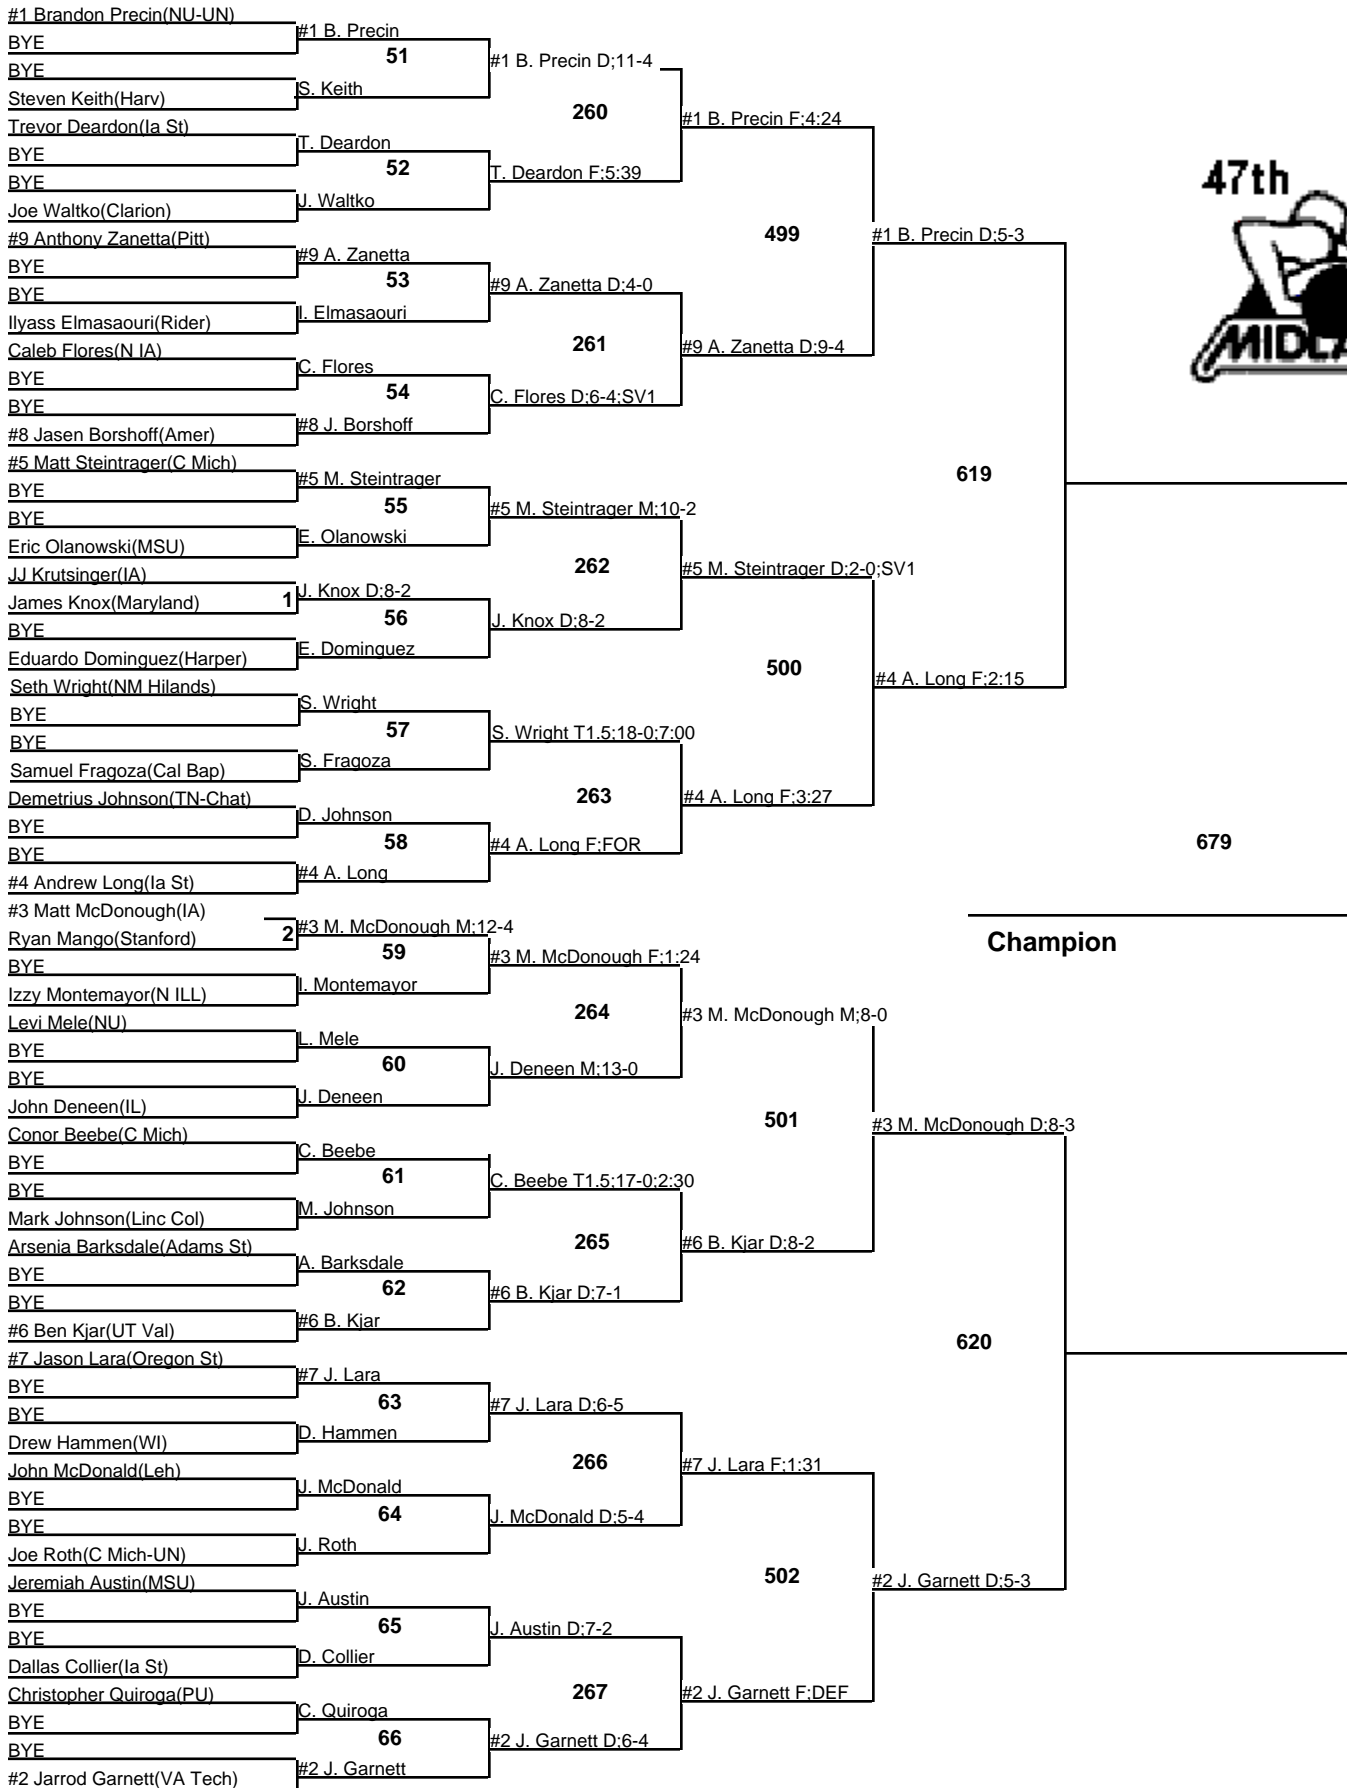

2009 Midlands

125

Championship

29-30 December 2009