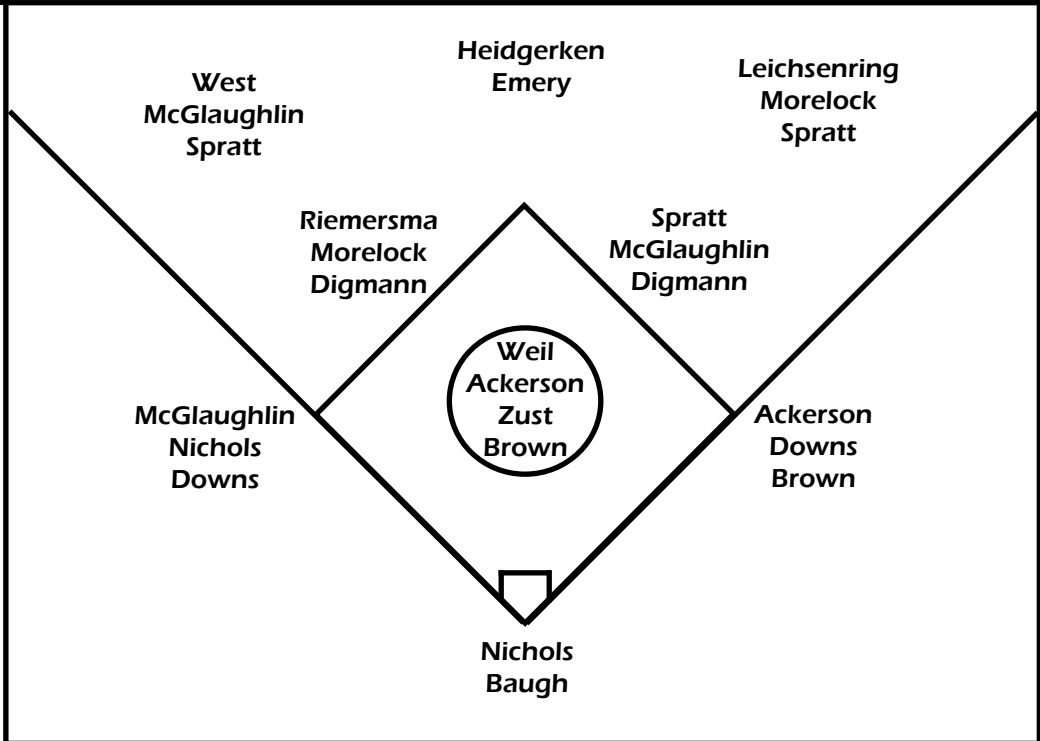

- 1 EMILY NICHOLS
- 2 SUMMER DOWNS
- 3 KATIE BROWN
- 4 QUINN MORELOCK
- 5 JENNA SPRATT
- 6 RACHEL WEST
- 7 BRITTANY WEIL
- 8 ERIN RIEMERSMA
- 9 LINDSEY EMERY
- 10 TAYLOR LEICHSENRING
- 11 MINDY HEIDGERKEN
- 12 COLLEEN MCGLAUGHLIN
- 13 SAMI BAUGH
- 14 AMANDA ZUST
- 15 CALLIE ADREON
- 17 HEIDI DAUMEN
- 22 LINDSEY DIGMANN
- 24 STEPHANIE ACKERSON

HEAD COACH
GAYLE BLEVINS

ASSOCIATE HEAD COACH
MICHELLE VENTURELLA

PITCHING COACH
AMANDA SCOTT

VOLUNTEER ASSISTANT COACH
JEN FRIED

STUDENT ASSISTANT COACH
STACY MAY