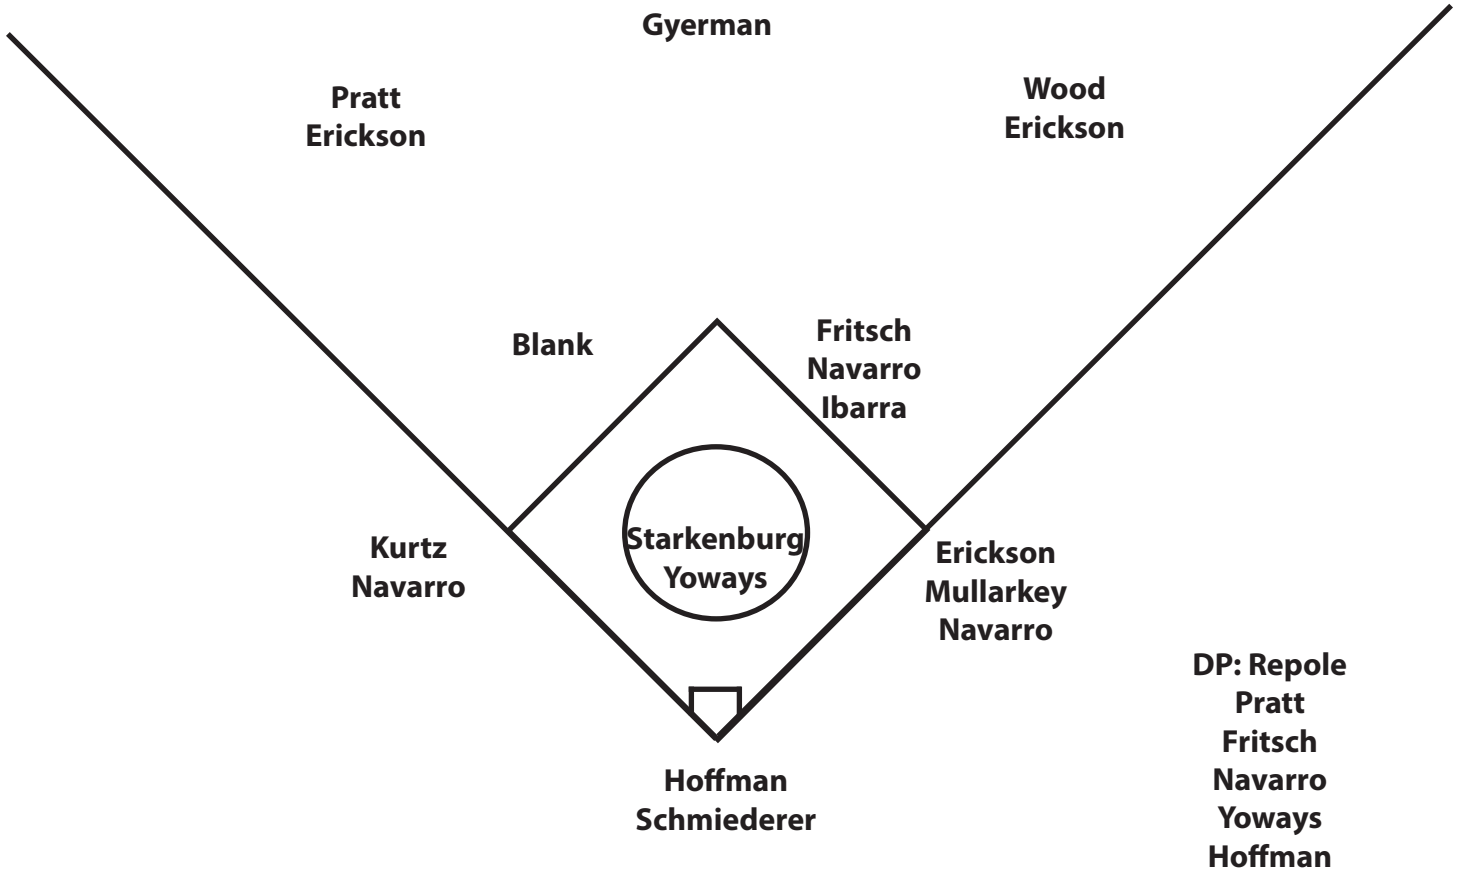

2015 Iowa Individual Team Batting Leaders

Batting Avg.	.442, Megan Blank
Games Played	59 (2 players)
Games Started	59 (2 players)
At Bats	181, Sammi Gyerman
Runs	42, Sammi Gyerman

Hits	76, Megan Blank
Doubles	20, Megan Blank
Triples	3, Megan Blank
Home Runs	9, Megan Blank
RBIs	40, Megan Blank
Total Bases	129, Megan Blank
Walks	27, Sammi Gyerman
Hit by Pitch	11, Kaitlyn Mullarkey
Strikeouts	43, Erin Erickson
On-Base Percentage	.513, Megan Blank
Sacrifice Flies	1, Megan Blank/Angela Schmiederer/Whitney Repole
Sacrifice Hits	2, Erin Erickson
Stolen Bases	7, Sammi Gyerman
Stolen Base Attempts	7, Sammi Gyerman

2015 Iowa Individual Pitching Leaders

ERA (7.0 IP min.)	4.96, Shayla Starkenburg
Wins	17, Shayla Starkenburg
Appearances	49, Shayla Starkenburg
Games Started	38, Shayla Starkenburg
Complete Games	31, Shayla Starkenburg
Shutouts	5, Shayla Starkenburg
Saves	n/a
Innings Pitched	250.0, Shayla Starkenburg
Strikeouts	194, Shayla Starkenburg
Opponent Batting Average (7.0 IP min.)	.276, Shayla Starkenburg

2015 Lineup (Based off of previous starters)