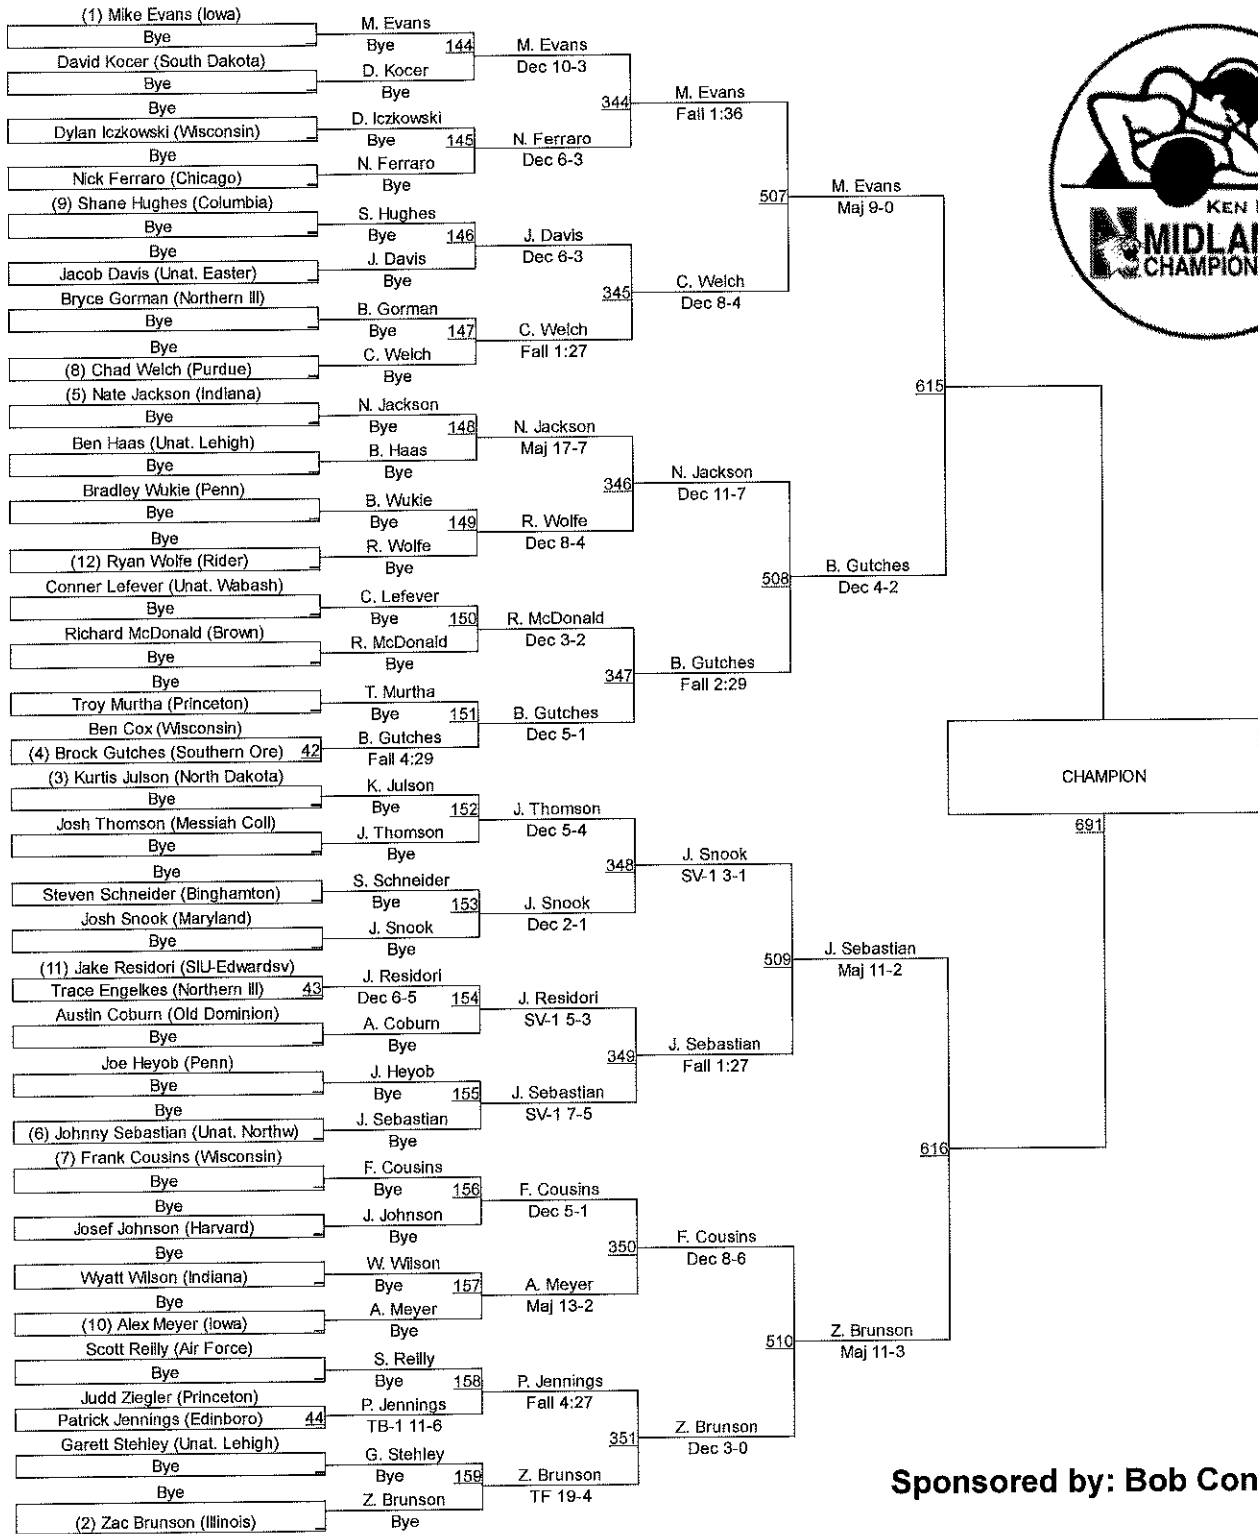

38. Cumberland U.	CUMB	3.5
39. Davidson	DAV	3.0
40. Harvard - Unattached	HARU	3.0
41. Minnesota Storm	STOR	3.0
42. Luther College	LC	2.5
43. Adams State	ASU	2.0
44. Chicago	UCHI	2.0
45. Poeta Training	PT	1.5
46. Bloomsburg - Unattached	BLOU	1.0
47. Brown - Unattached	BROU	1.0
48. Franklin & Marshall	F&M	1.0
49. Harper College	HC	1.0
50. Northern Iowa	UNI	1.0
51. Wheaton	WHEA	1.0
52. Duke - Unattached	DUKE	0.0
53. Grand Canyon	GCU	0.0
54. Iowa Central	IC	0.0
55. Mercyhurst U.	MERC	0.0
56. Northwestern - Unattached	NUU	0.0
57. Penn - Unattached	PENU	0.0
58. SDS-Un	SDSn	0.0
59. UW Whitewater - Un	UWWU	0.0

Midlands

125

Sponsored by: Tadaaki Hatta

Midlands

133

Sponsored by: Frank Paris and Bob Dane

Midlands

141

165

Sponsored by: Dr. Russ Schneider

Midlands

174

Sponsored by: Bob Conlon

Midlands

184

Sponsored by: Frank Paris and Bob Dane