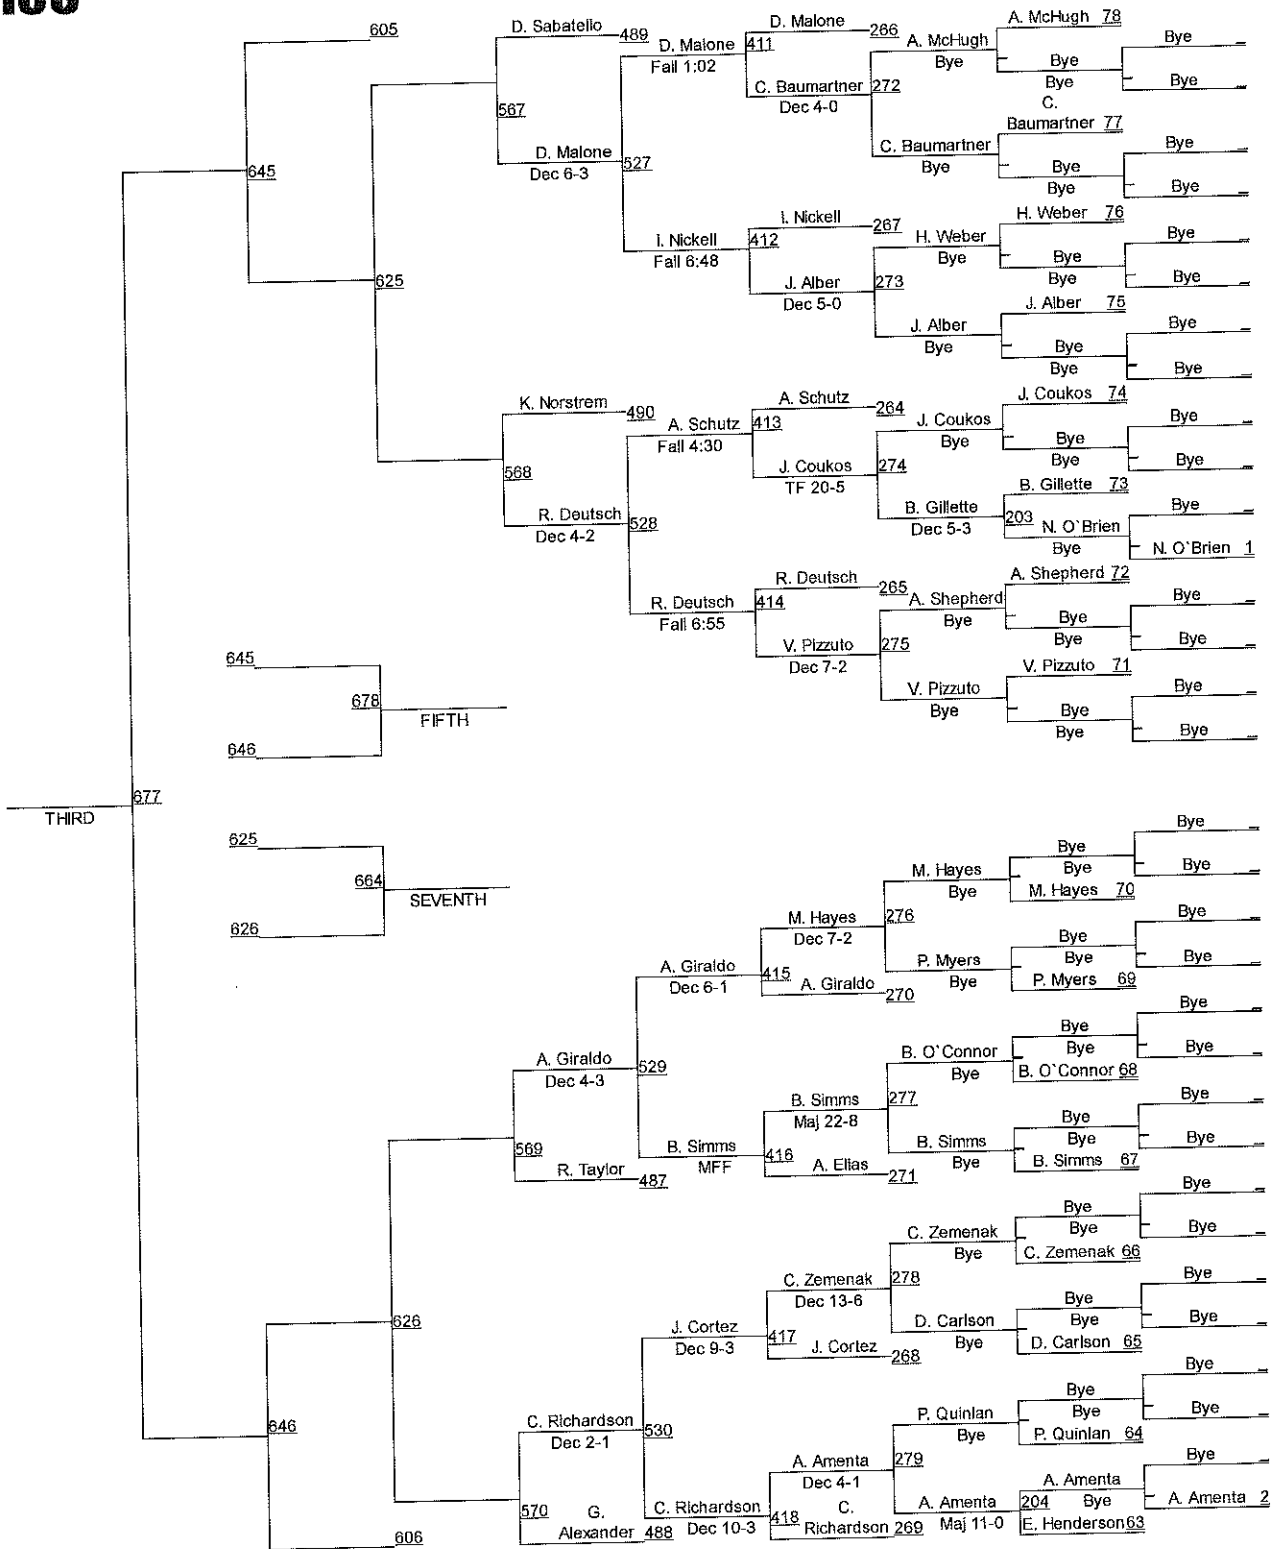

38. Cumberland U.	CUMB	3.5
39. Davidson	DAV	3.0
40. Harvard - Unattached	HARU	3.0
41. Minnesota Storm	STOR	3.0
42. Luther College	LC	2.5
43. Adams State	ASU	2.0
44. Chicago	UCHI	2.0
45. Poeta Training	PT	1.5
46. Bloomsburg - Unattached	BLOU	1.0
47. Brown - Unattached	BROU	1.0
48. Franklin & Marshall	F&M	1.0
49. Harper College	HC	1.0
50. Northern Iowa	UNI	1.0
51. Wheaton	WHEA	1.0
52. Duke - Unattached	DUKE	0.0
53. Grand Canyon	GCU	0.0
54. Iowa Central	IC	0.0
55. Mercyhurst U.	MERC	0.0
56. Northwestern - Unattached	NUU	0.0
57. Penn - Unattached	PENU	0.0
58. SDS-Un	SDSn	0.0
59. UW Whitewater - Un	UWWU	0.0

Midlands

125

Sponsored by: Tadaaki Hatta

Midlands

133

Sponsored by: Frank Paris and Bob Dane

Midlands

141