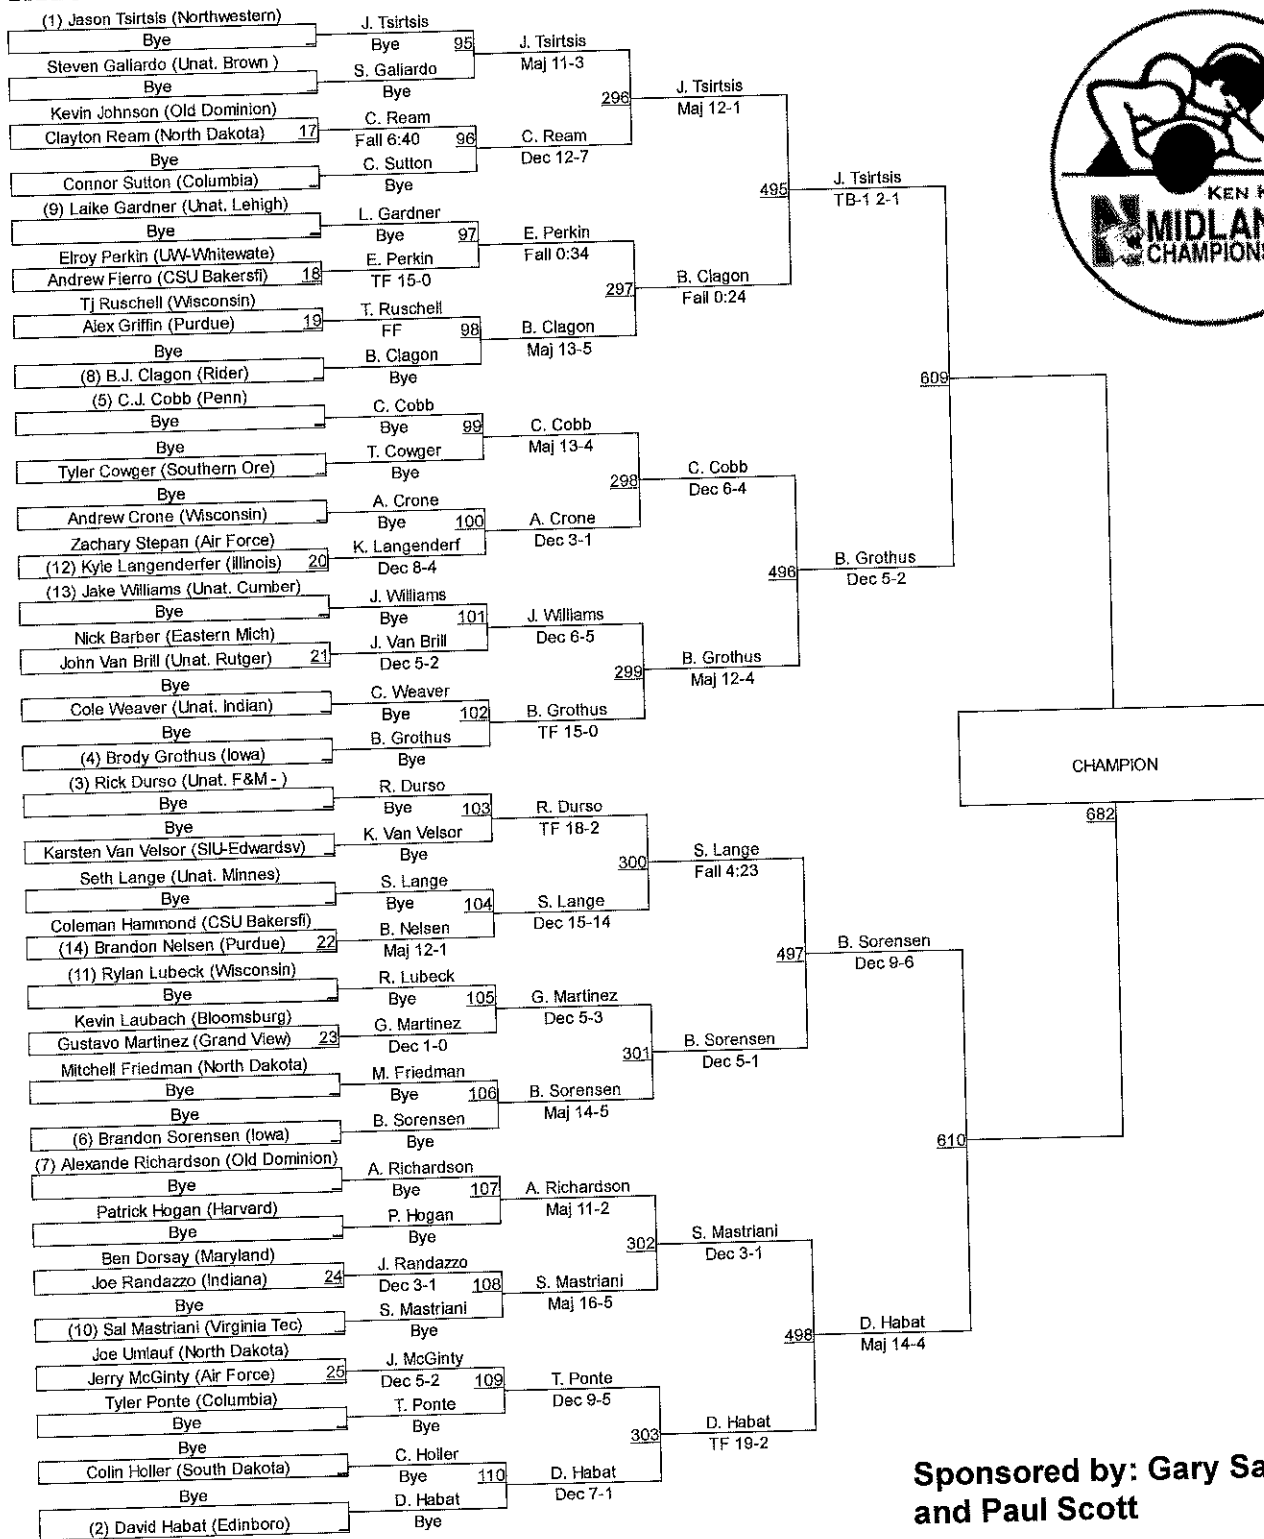

Midlands

149

Sponsored by: Gary Sagui and Paul Scott