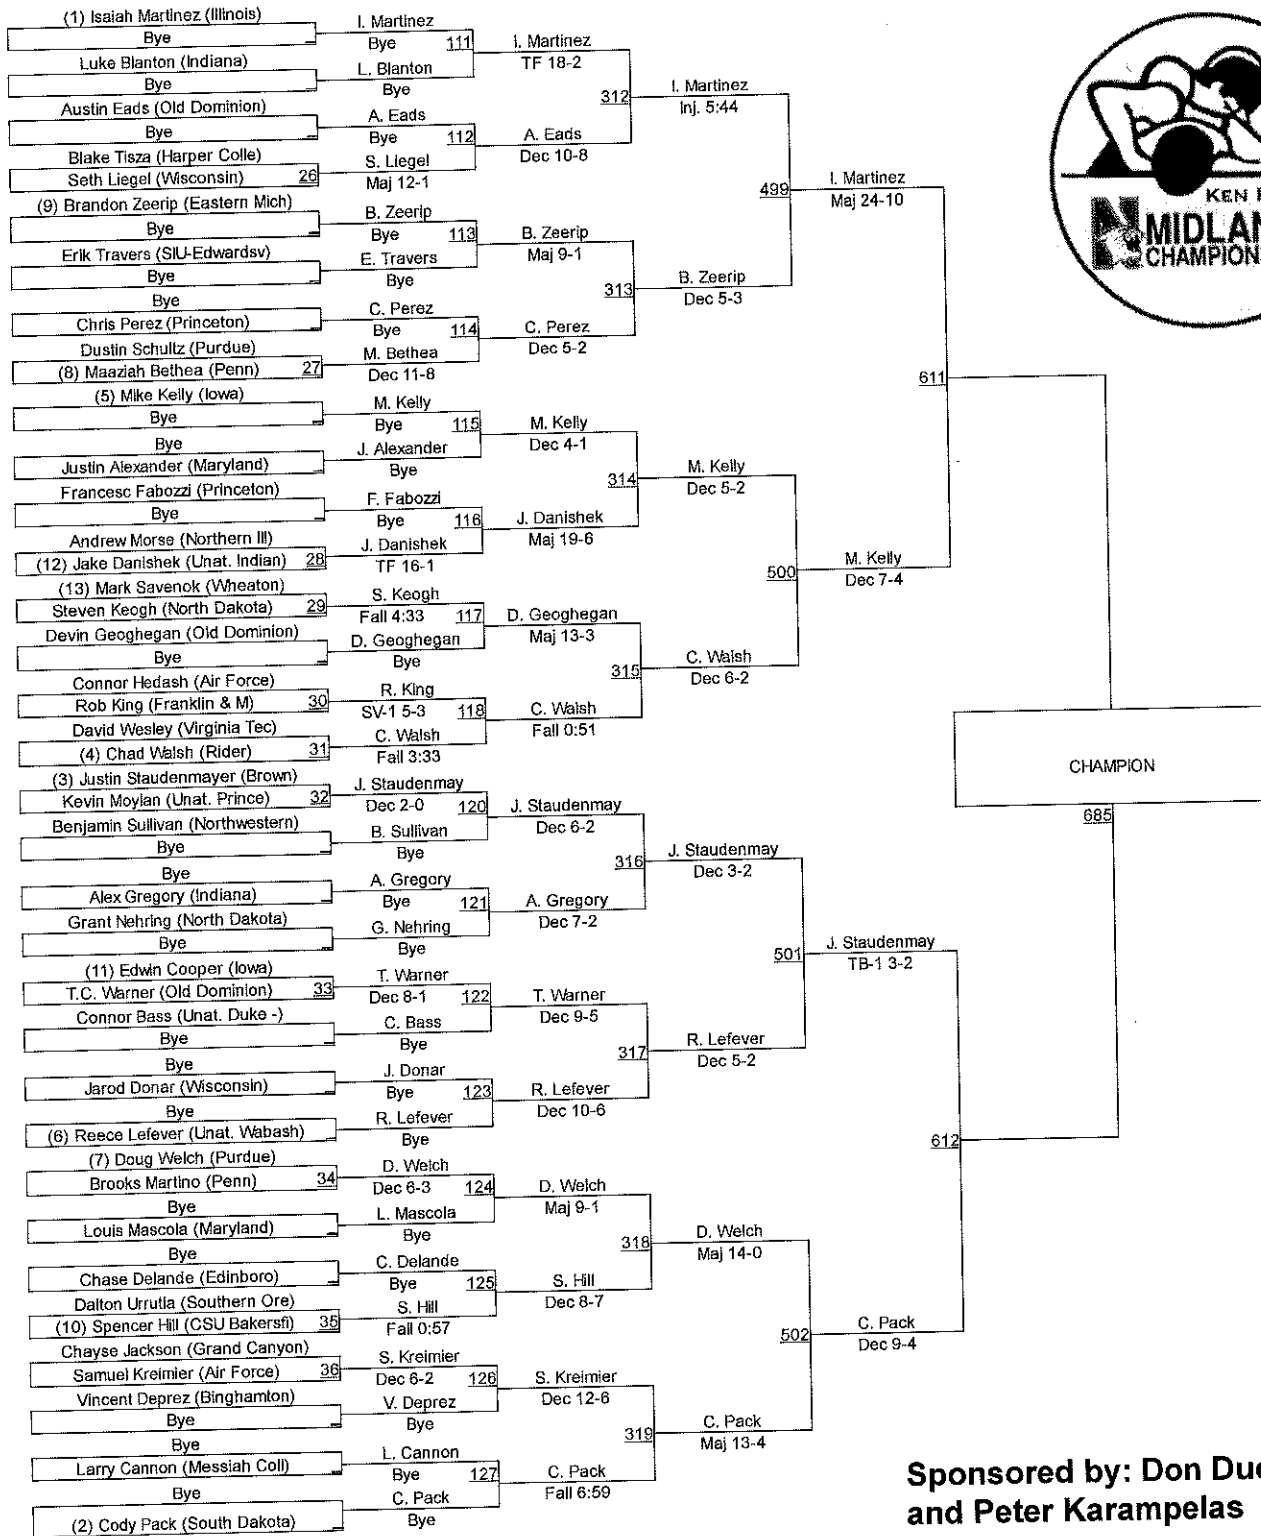

Midlands

157

Sponsored by: Don Duck and Peter Karamelas