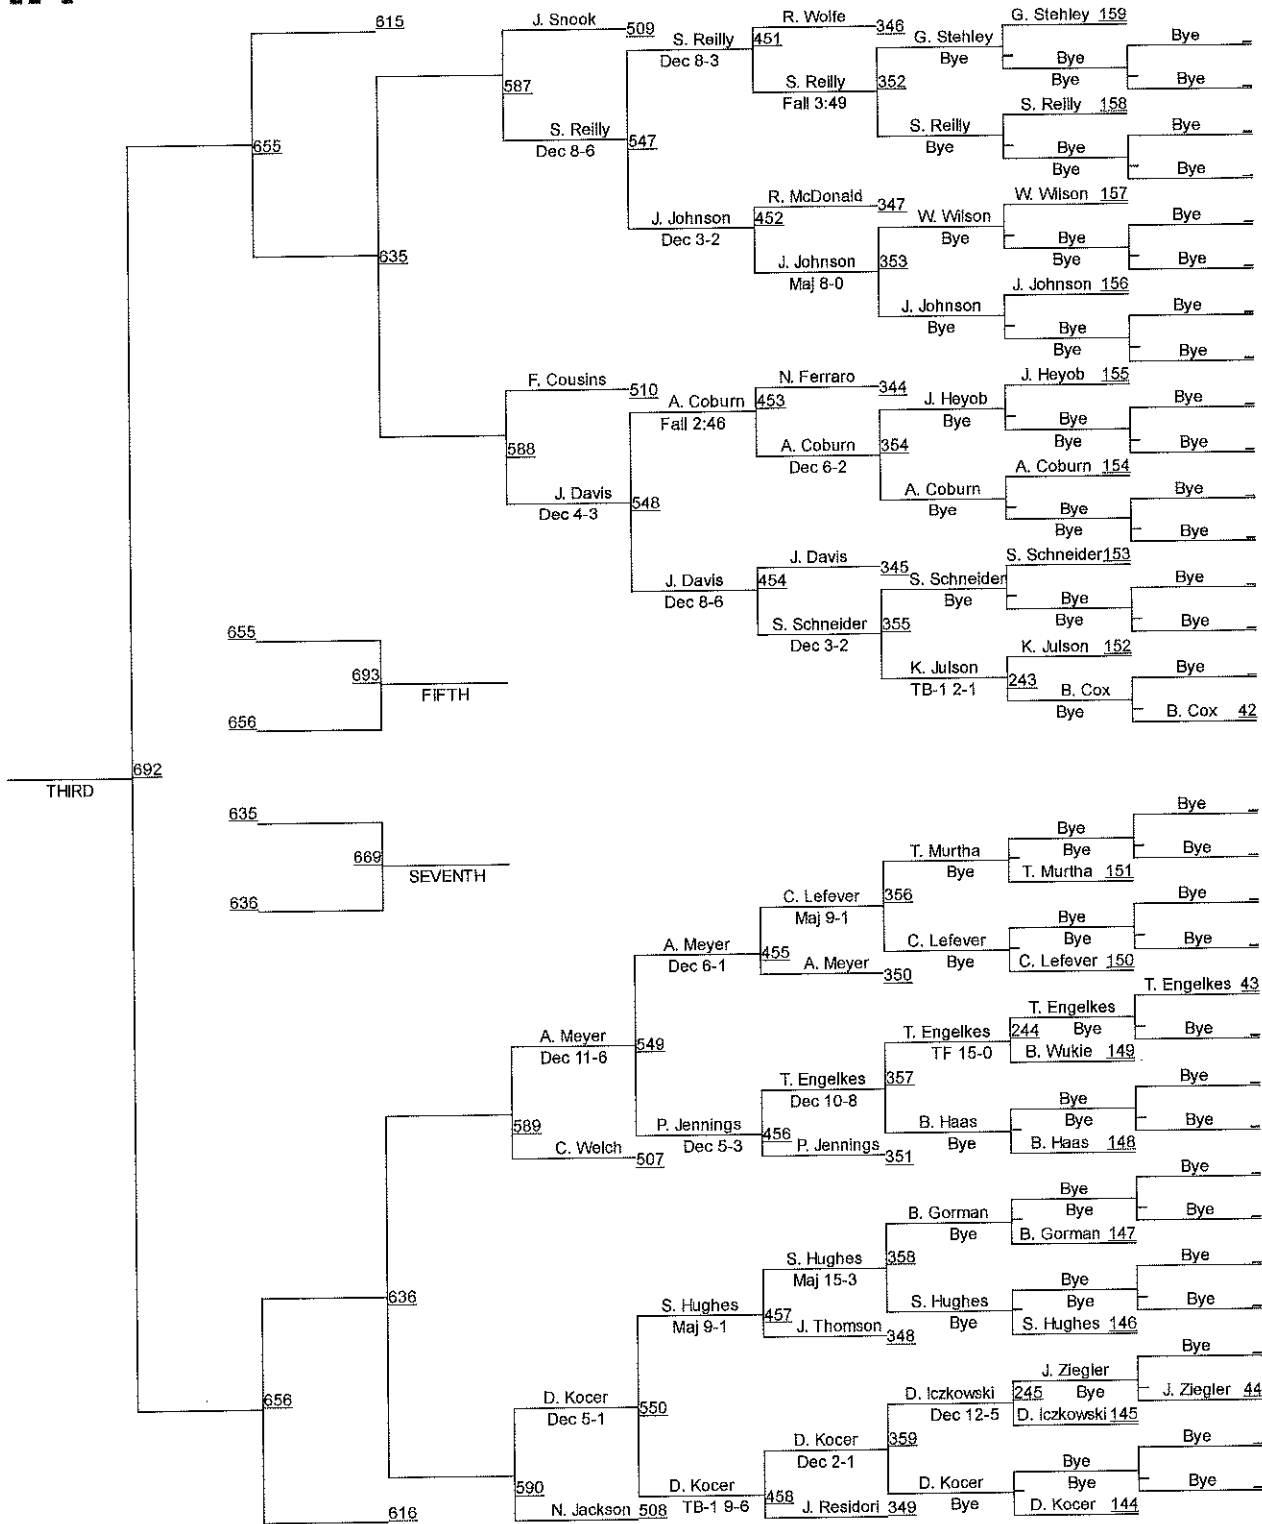

Team Scores on 12/29/2014 10:16 p.m.

1. Iowa	IOWA	110.5
2. Illinois	ILL	90.0
3. Northwestern	NU	65.0
4. Edinboro	BORO	60.0
5. Virginia Tech	VT	54.5
6. Old Dominion	ODU	49.5
7. Wisconsin	WISC	42.5
8. South Dakota State	SDSU	35.0
9. North Dakota State	NDSU	34.0
10. Rider	RID	29.0
11. Purdue	PUR	28.5
12. Harvard	HARV	27.0
13. Indiana	IND	26.5
14. Penn	PENN	26.5
15. CSU Bakersfield	CSUB	25.0
16. Maryland	MARY	23.5
17. Princeton	PRIN	21.0
18. Northern Illinois	NIU	20.5
19. Eastern Michigan	EMU	19.5
20. Lehigh Valley Athletic Club	LVAC	18.5
21. Brown	BROW	18.0
22. Minnesota - Unattached	MINU	17.0
23. Grand View	GVU	15.5
24. Southern Oregon	SOU	15.5
25. Binghamton	BING	15.0
26. Columbia	COLU	14.0
27. Air Force	USAF	12.0
28. Bloomsburg	BLOM	9.5
29. F&M - Unattached	F&MU	9.5
30. Missouri - Unattached	MIZU	7.5
31. Rutgers	RUT	7.0
32. SIU-Edwardsville	SIUE	7.0
33. Missouri	MIZZ	6.5
34. UVA-Whitewater	UWVW	6.5
35. Wabash	WAB	5.0
36. Lehigh	LEH	4.0
37. Messiah College	MESS	4.0

38. Cumberland U.	CUMB	3.5
39. Davidson	DAV	3.0
40. Harvard - Unattached	HARU	3.0
41. Minnesota Storm	STOR	3.0
42. Luther College	LC	2.5
43. Adams State	ASU	2.0
44. Chicago	UCHI	2.0
45. Poeta Training	PT	1.5
46. Bloomsburg - Unattached	BLOU	1.0
47. Brown - Unattached	BROU	1.0
48. Franklin & Marshall	F&M	1.0
49. Harper College	HC	1.0
50. Northern Iowa	UNI	1.0
51. Wheaton	WHEA	1.0
52. Duke - Unattached	DUKE	0.0
53. Grand Canyon	GCU	0.0
54. Iowa Central	IC	0.0
55. Mercyhurst U.	MERC	0.0
56. Northwestern - Unattached	NUU	0.0
57. Penn - Unattached	PENU	0.0
58. SDS-Un	SDSn	0.0
59. UW Whitewater - Un	UWWU	0.0

Midlands

125

Sponsored by: Tadaaki Hatta

Midlands

133

Sponsored by: Frank Paris and Bob Dane

Midlands

141

165

Sponsored by: Dr. Russ Schneider

Midlands

174

Sponsored by: Bob Conlon

Midlands

184

Sponsored by: Frank Paris and Bob Dane