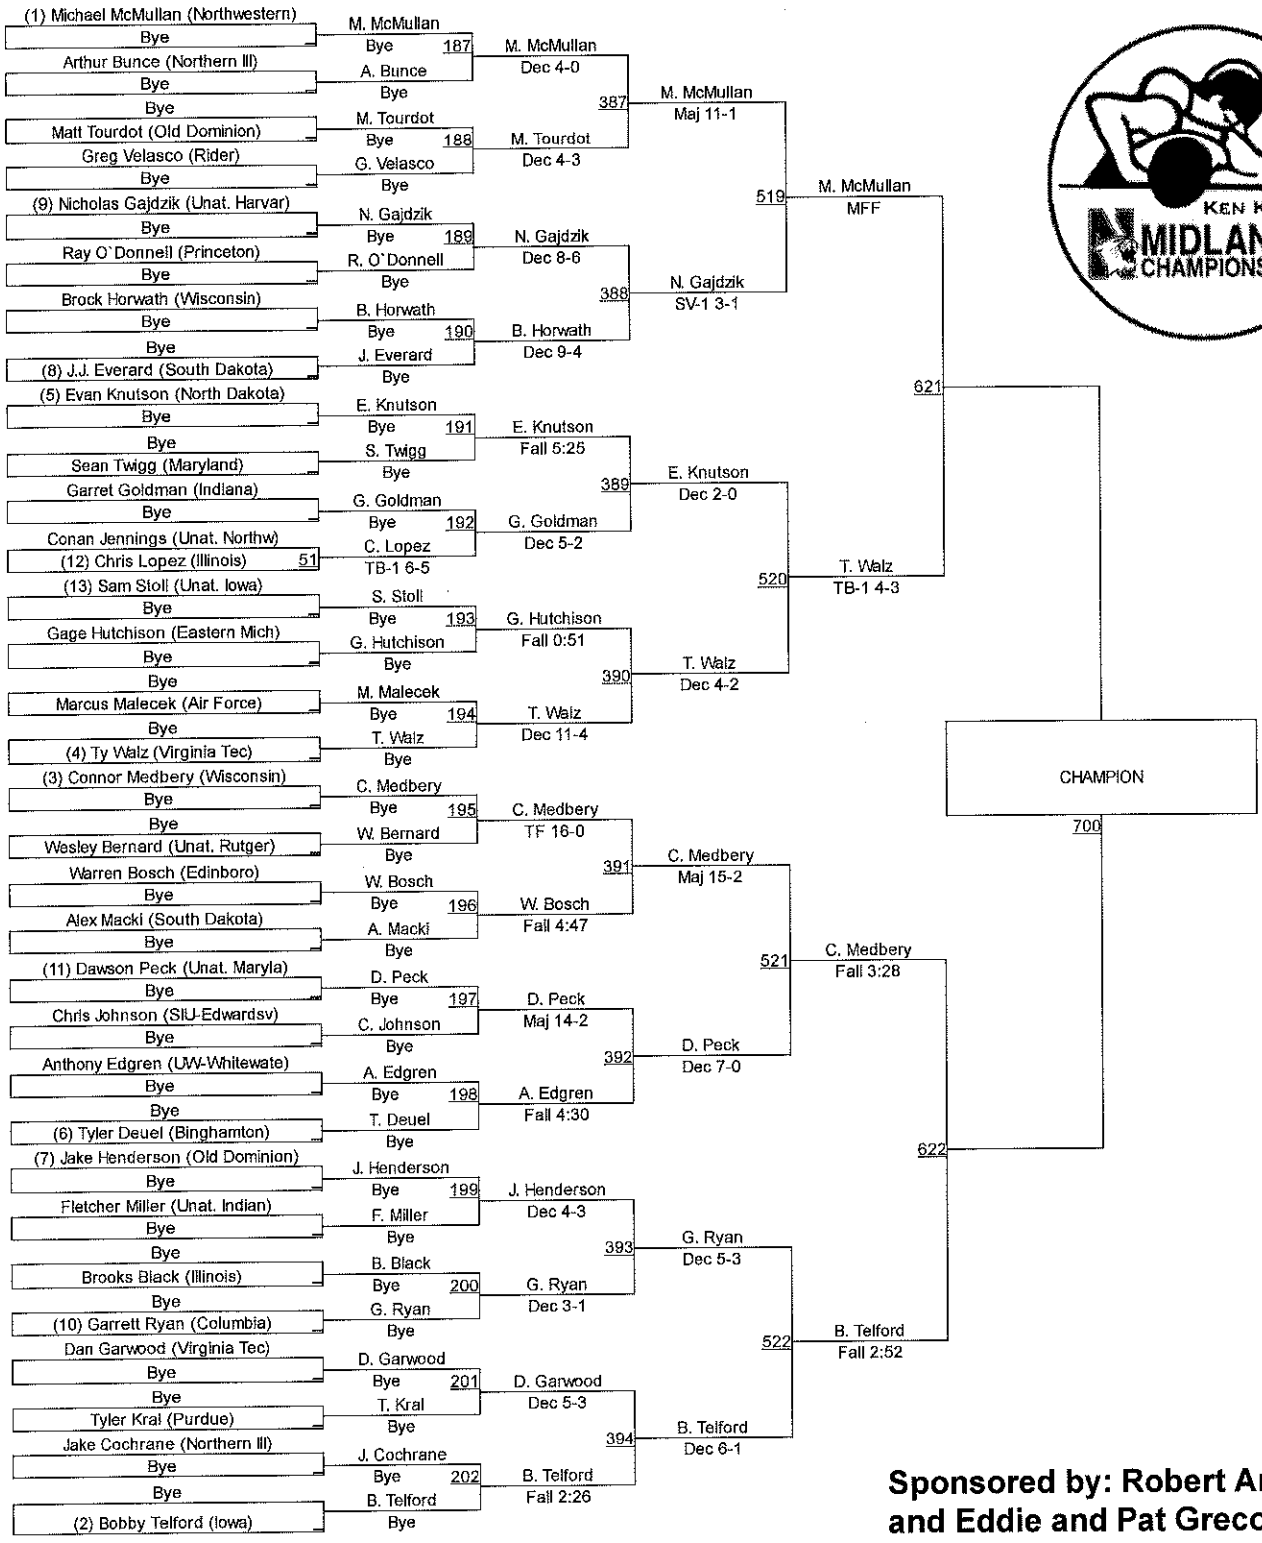

Midlands

285

Sponsored by: Robert Artop and Eddie and Pat Greco