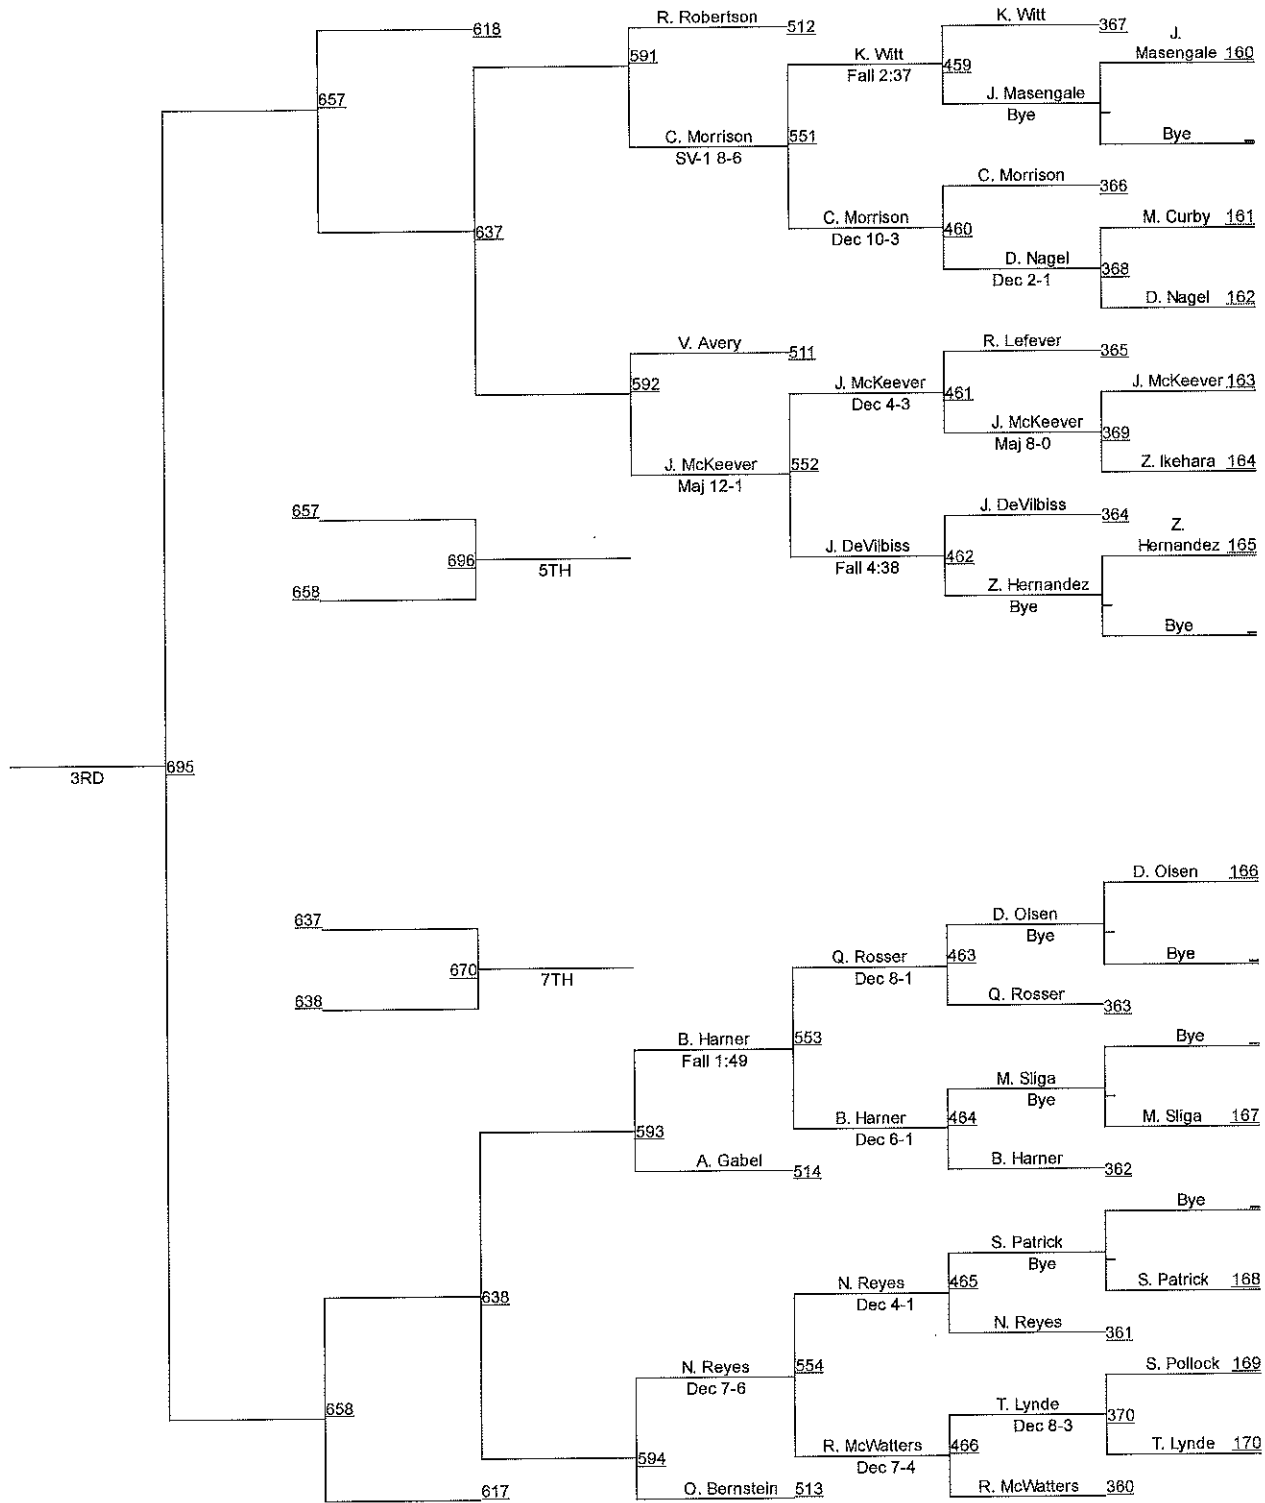

38. Cumberland U.	CUMB	3.5
39. Davidson	DAV	3.0
40. Harvard - Unattached	HARU	3.0
41. Minnesota Storm	STOR	3.0
42. Luther College	LC	2.5
43. Adams State	ASU	2.0
44. Chicago	UCHI	2.0
45. Poeta Training	PT	1.5
46. Bloomsburg - Unattached	BLOU	1.0
47. Brown - Unattached	BROU	1.0
48. Franklin & Marshall	F&M	1.0
49. Harper College	HC	1.0
50. Northern Iowa	UNI	1.0
51. Wheaton	WHEA	1.0
52. Duke - Unattached	DUKE	0.0
53. Grand Canyon	GCU	0.0
54. Iowa Central	IC	0.0
55. Mercyhurst U.	MERC	0.0
56. Northwestern - Unattached	NUU	0.0
57. Penn - Unattached	PENU	0.0
58. SDS-Un	SDSn	0.0
59. UW Whitewater - Un	UWWU	0.0

Midlands

125

Sponsored by: Tadaaki Hatta

Midlands

133

Sponsored by: Frank Paris and Bob Dane

Midlands

141

165

Sponsored by: Dr. Russ Schneider

Midlands

174

Sponsored by: Bob Conlon

Midlands

184

Sponsored by: Frank Paris and Bob Dane