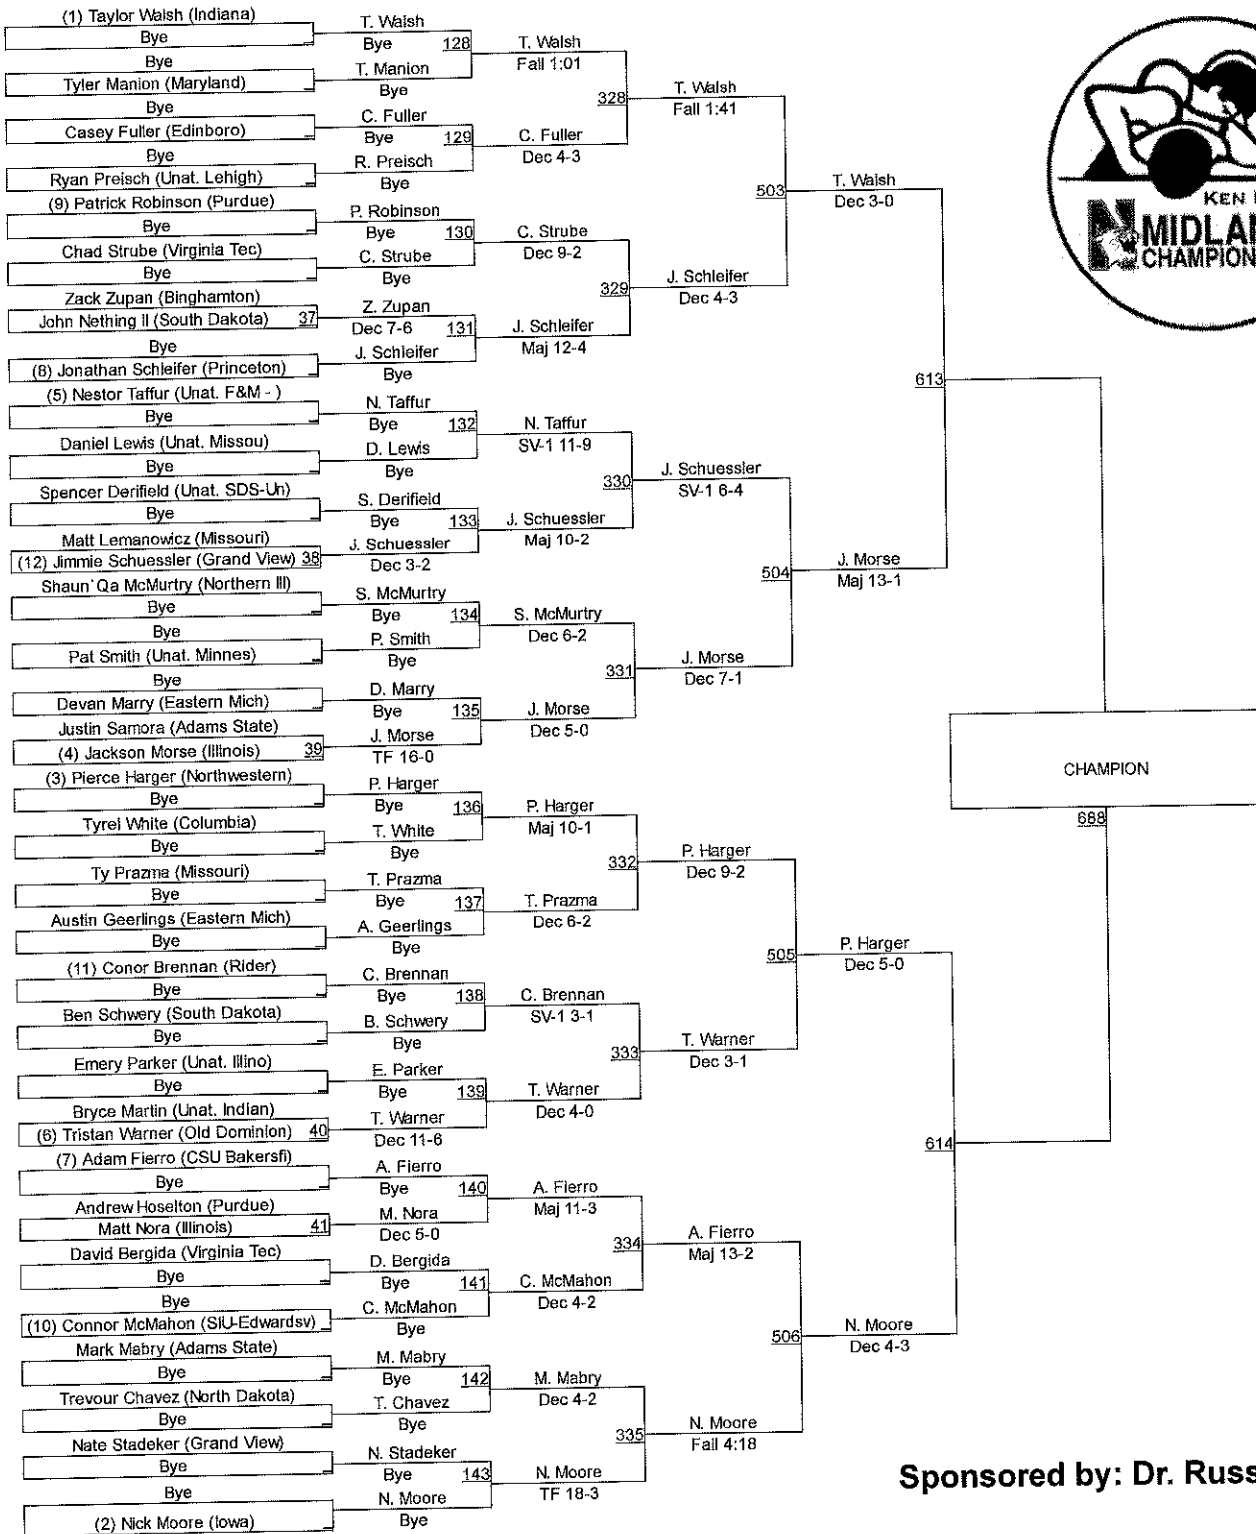

Midlands

165

Sponsored by: Dr. Russ Schneider