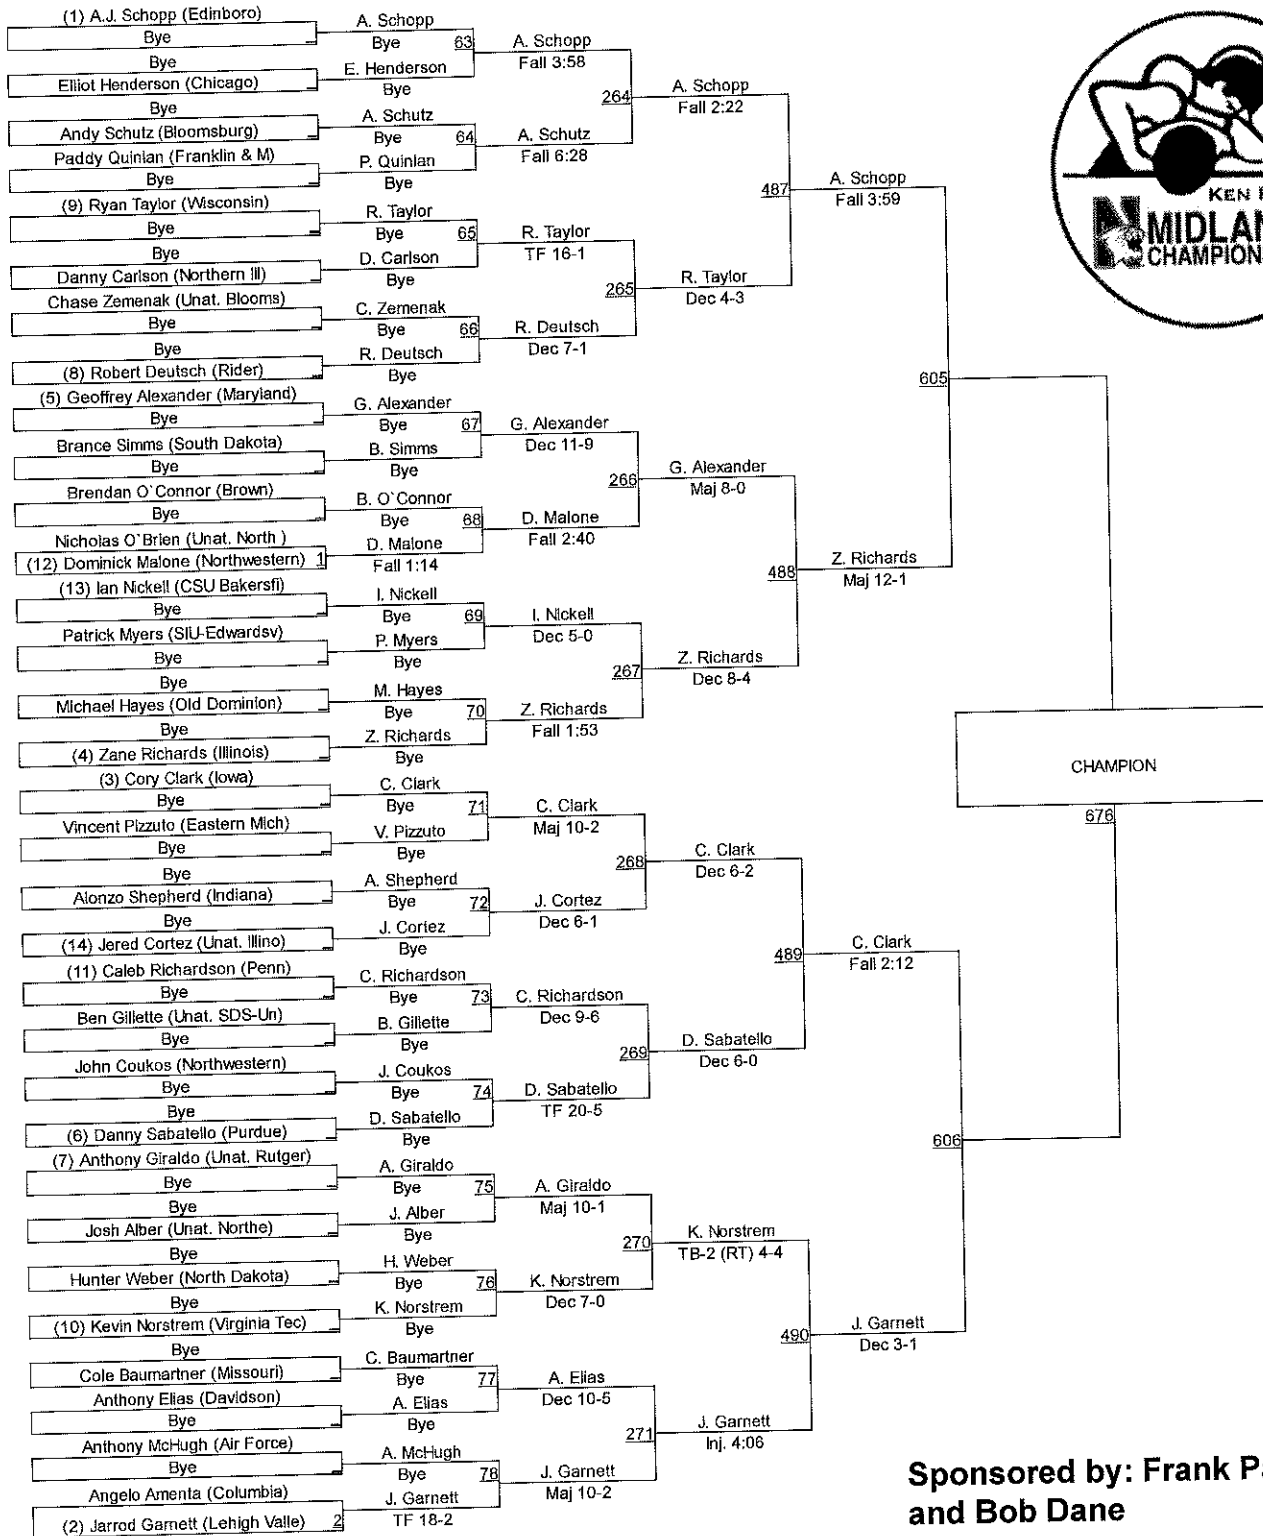

38. Cumberland U.	CUMB	3.5
39. Davidson	DAV	3.0
40. Harvard - Unattached	HARU	3.0
41. Minnesota Storm	STOR	3.0
42. Luther College	LC	2.5
43. Adams State	ASU	2.0
44. Chicago	UCHI	2.0
45. Poeta Training	PT	1.5
46. Bloomsburg - Unattached	BLOU	1.0
47. Brown - Unattached	BROU	1.0
48. Franklin & Marshall	F&M	1.0
49. Harper College	HC	1.0
50. Northern Iowa	UNI	1.0
51. Wheaton	WHEA	1.0
52. Duke - Unattached	DUKE	0.0
53. Grand Canyon	GCU	0.0
54. Iowa Central	IC	0.0
55. Mercyhurst U.	MERC	0.0
56. Northwestern - Unattached	NUU	0.0
57. Penn - Unattached	PENU	0.0
58. SDS-Un	SDSn	0.0
59. UW Whitewater - Un	UWWU	0.0

Midlands

125

Sponsored by: Tadaaki Hatta

Midlands

133

Sponsored by: Frank Paris and Bob Dane

Midlands

141