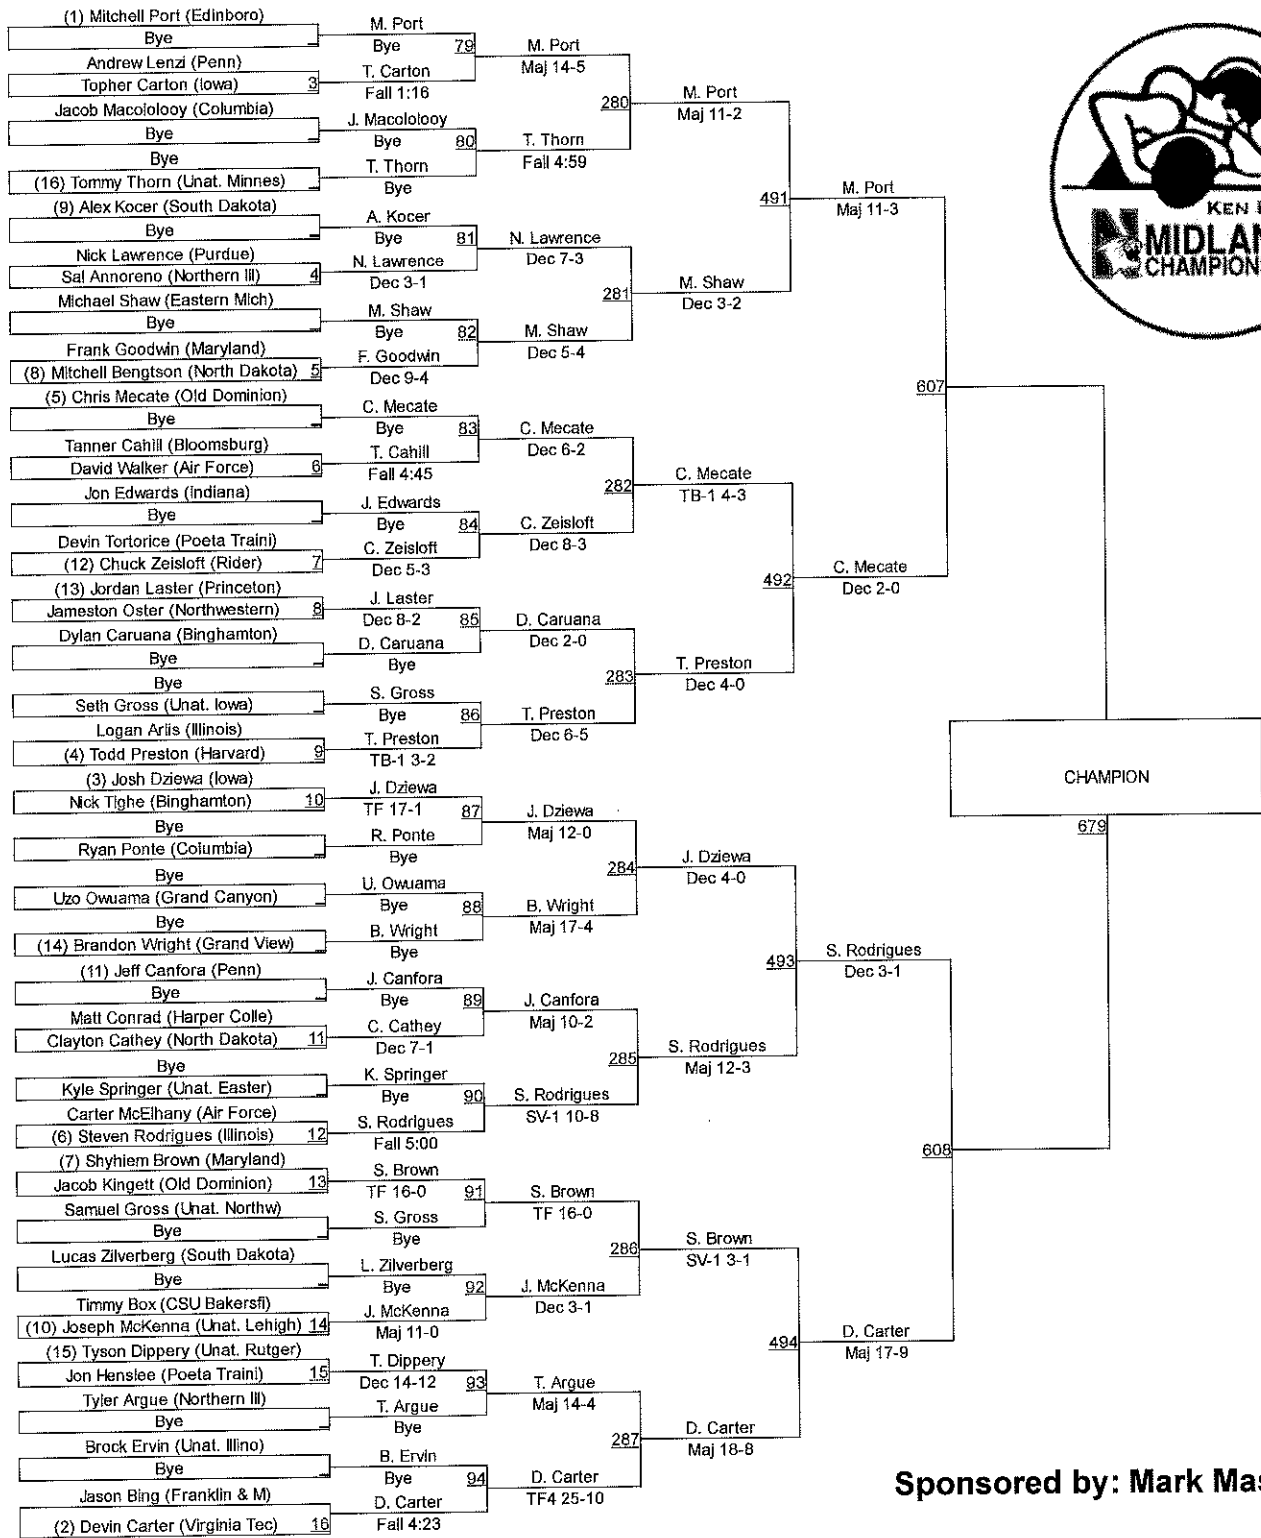

38. Cumberland U.	CUMB	3.5
39. Davidson	DAV	3.0
40. Harvard - Unattached	HARU	3.0
41. Minnesota Storm	STOR	3.0
42. Luther College	LC	2.5
43. Adams State	ASU	2.0
44. Chicago	UCHI	2.0
45. Poeta Training	PT	1.5
46. Bloomsburg - Unattached	BLOU	1.0
47. Brown - Unattached	BROU	1.0
48. Franklin & Marshall	F&M	1.0
49. Harper College	HC	1.0
50. Northern Iowa	UNI	1.0
51. Wheaton	WHEA	1.0
52. Duke - Unattached	DUKE	0.0
53. Grand Canyon	GCU	0.0
54. Iowa Central	IC	0.0
55. Mercyhurst U.	MERC	0.0
56. Northwestern - Unattached	NUU	0.0
57. Penn - Unattached	PENU	0.0
58. SDS-Un	SDSn	0.0
59. UW Whitewater - Un	UWWU	0.0

Midlands

125

Sponsored by: Tadaaki Hatta

Midlands

133

Sponsored by: Frank Paris and Bob Dane

Midlands

141