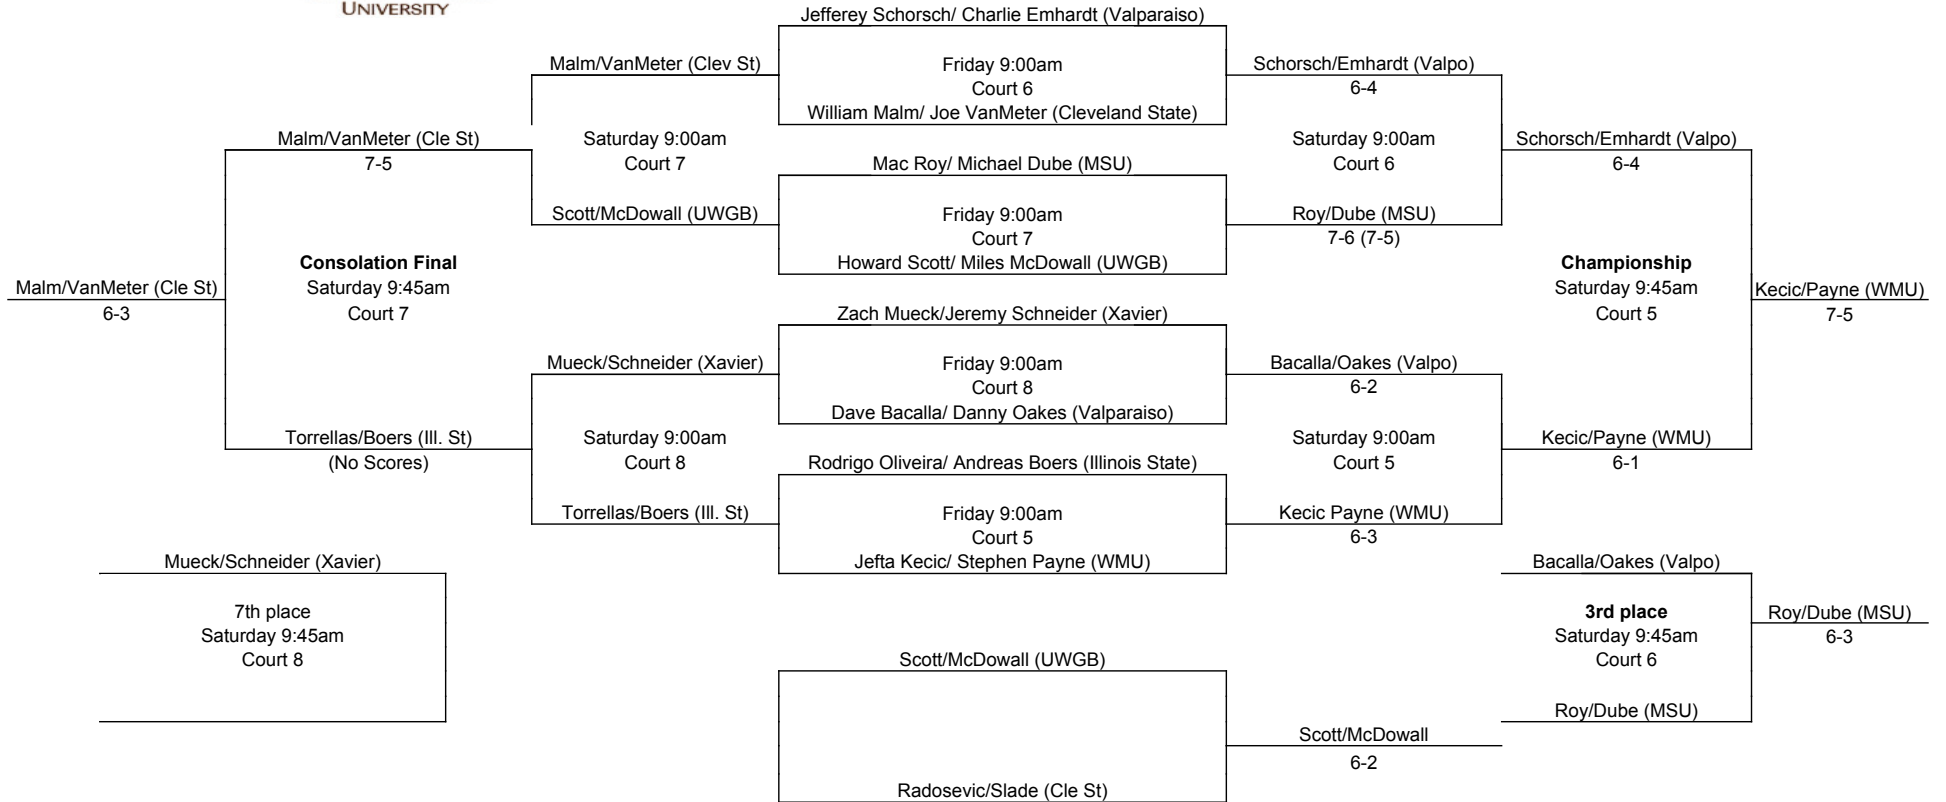

**2015 Vredevelt Invitational**  
 An Intercollegiate Tennis Association Sanctioned Event  
 Hosted by Western Michigan Sept. 25-26, 2015  
**Flight A Doubles**

**2015 Vredevelt Invitational**  
 An Intercollegiate Tennis Association Sanctioned Event  
 Hosted by Western Michigan Sept. 25-26, 2015  
**Flight B Doubles**

**2015 Vredevelt Invitational**  
*An Intercollegiate Tennis Association Sanctioned Event*  
 Hosted by Western Michigan Sept. 25-26, 2015

**Flight C Doubles**

**2015 Vredevelt Invitational**  
*An Intercollegiate Tennis Association Sanctioned Event*  
 Hosted by Western Michigan Sept. 25-26, 2015

Round 1	Round 2	Round 3
1 vs 5		
4 vs 6		
2 vs 3		

**Friday 9:00am**

---

Andrew Cahn/ Eric Olivarez (WMU) vs. Joshua Schramm/Jan Leithner (UWGB) Court 17

---

**Ben Slade/ Mirko Radosevic (Cleveland State) vs. Rolando Torrellas/ Rory Samuels (Illinois State)** Court 18