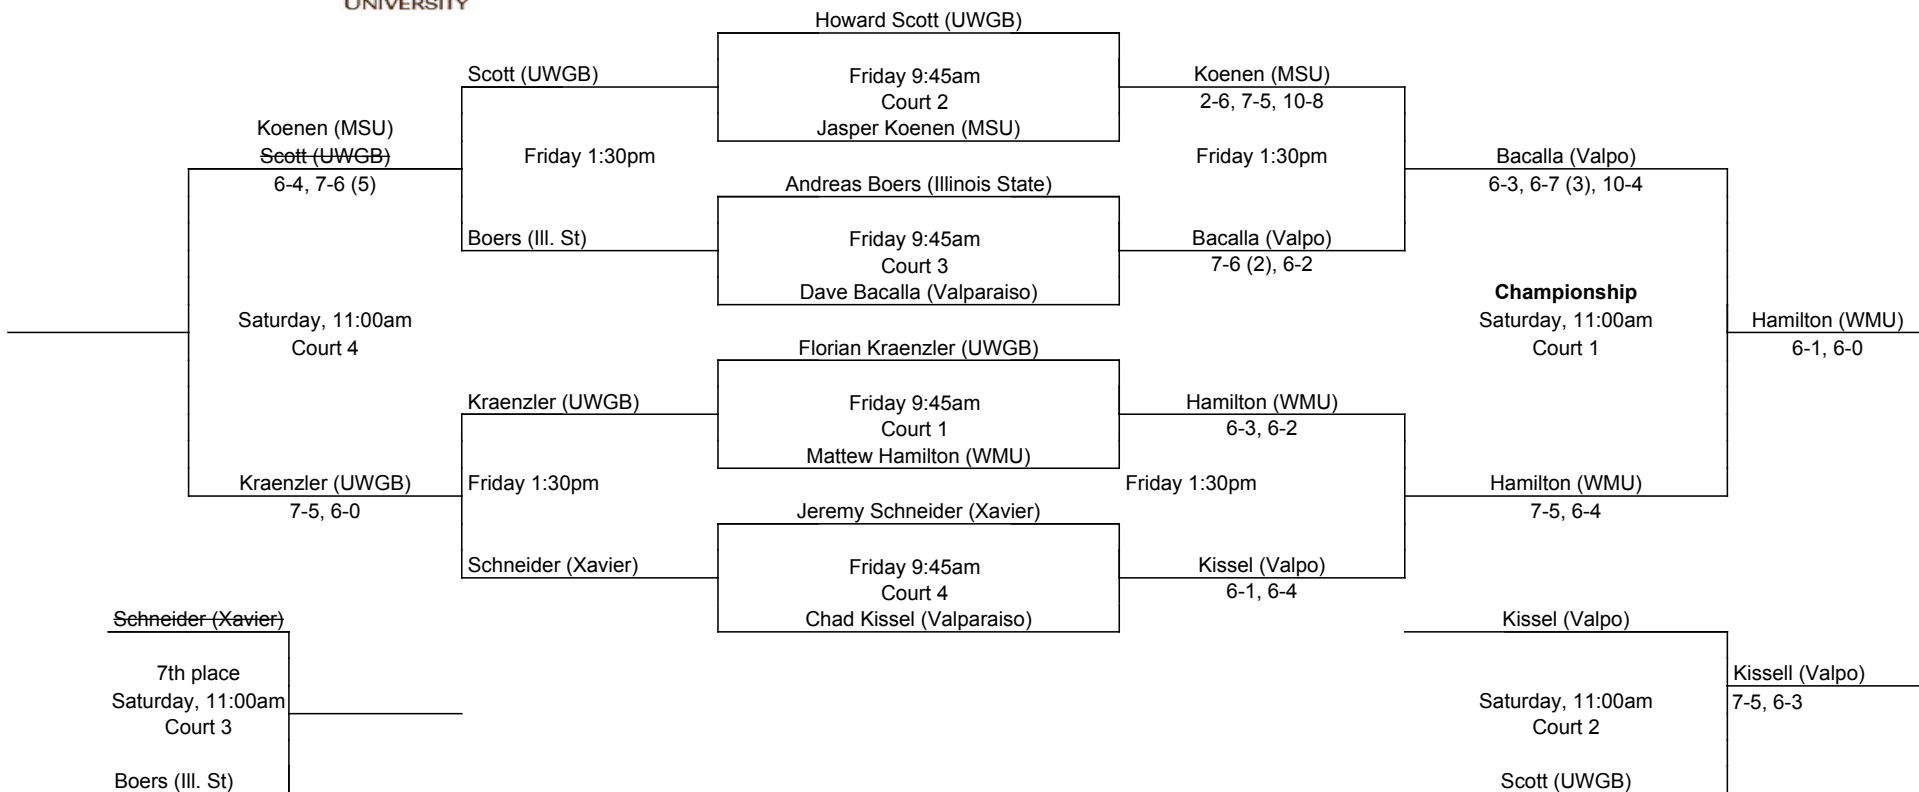

Round 1	Round 2	Round 3
1 vs 5		
4 vs 6		
2 vs 3		

**Friday 9:00am**

---

Andrew Cahn/ Eric Olivarez (WMU) vs. Joshua Schramm/Jan Leithner (UWGB) Court 17

---

**Ben Slade/ Mirko Radosevic (Cleveland State) vs. Rolando Torrellas/ Rory Samuels (Illinois State)** Court 18

---

**Saturday 9:00am**

---

Andrew Cahn/Eric Olivarez (WMU) vs. Ben Slade/Mirko Radosevic (Cle St) Court 17

---

Garrett Gardner/Brian Hickey (Valpo) vs. Joshua Schramm/Jan Leithner (UWGB) Court 18

**Saturday 9:45am**

---

Andrew Cahn/Eric Olivarez (WMU) vs. Gardner/Hickey (Valpo) Court 17

---

Joshua Schramm/Jan Leithnew (UWGB) vs. Tony Leto/Rory Samuels (Iowa, Ill. St) Court 18

---

**2015 Vredevelt Invitational**  
*An Intercollegiate Tennis Association Sanctioned Event*  
 Hosted by Western Michigan Sept. 25-26, 2015

**Flight B Singles**

**2015 Vredevelt Invitational**  
 An Intercollegiate Tennis Association Sanctioned Event  
 Hosted by Western Michigan Sept. 25-26, 2015  
**Flight D Singles**

**2015 Vredevelt Invitational**  
 An Intercollegiate Tennis Association Sanctioned Event  
 Hosted by Western Michigan Sept. 25-26, 2015