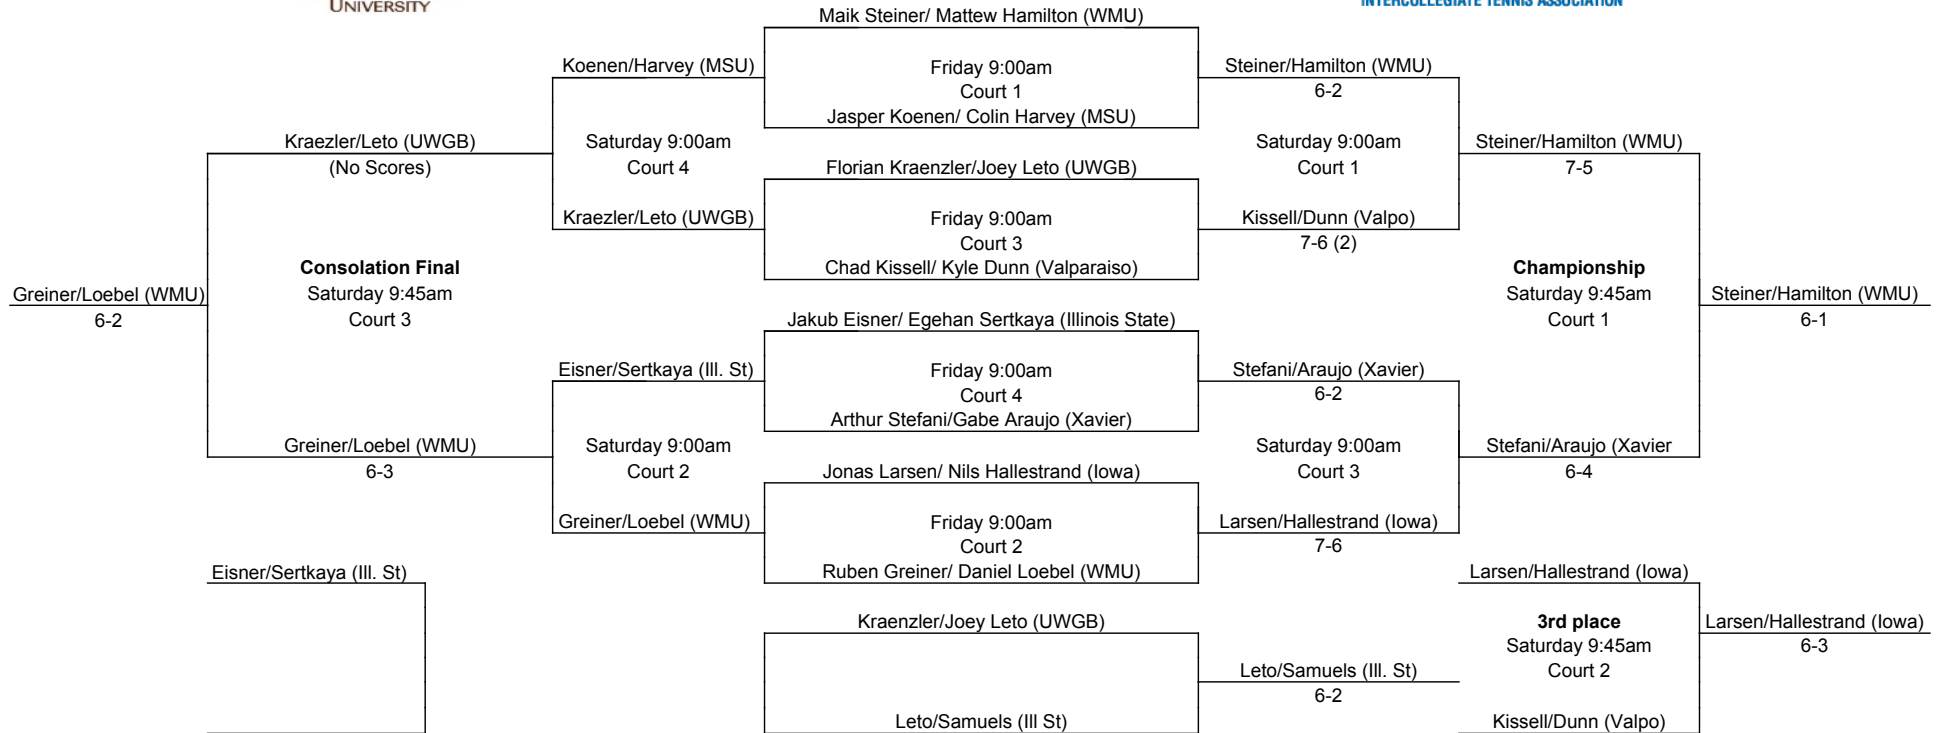

**2015 Vredevelt Invitational**  
 An Intercollegiate Tennis Association Sanctioned Event  
 Hosted by Western Michigan Sept. 25-26, 2015  
**Flight A Doubles**

**2015 Vredevelt Invitational**  
 An Intercollegiate Tennis Association Sanctioned Event  
 Hosted by Western Michigan Sept. 25-26, 2015  
**Flight B Doubles**

**2015 Vredevelt Invitational**  
*An Intercollegiate Tennis Association Sanctioned Event*  
 Hosted by Western Michigan Sept. 25-26, 2015

**Flight C Doubles**

**2015 Vredevelt Invitational**  
*An Intercollegiate Tennis Association Sanctioned Event*  
 Hosted by Western Michigan Sept. 25-26, 2015