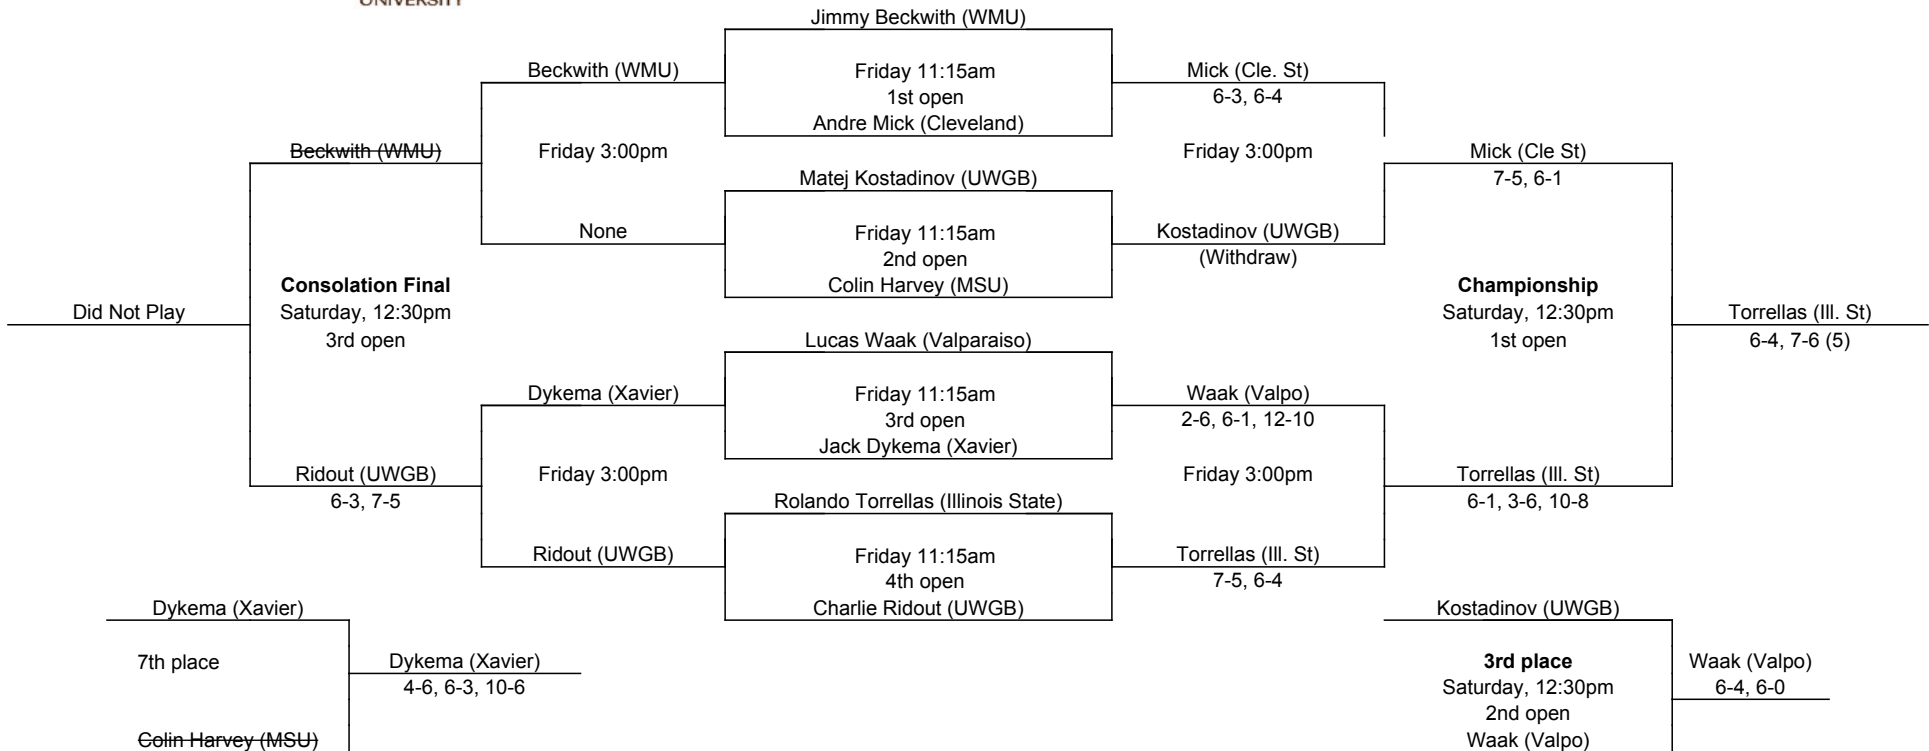

---

Andrew Cahn/Eric Olivarez (WMU) vs. Gardner/Hickey (Valpo) Court 17

---

Joshua Schramm/Jan Leithnew (UWGB) vs. Tony Leto/Rory Samuels (Iowa, Ill. St) Court 18

---

**2015 Vredevelt Invitational**  
*An Intercollegiate Tennis Association Sanctioned Event*  
 Hosted by Western Michigan Sept. 25-26, 2015

**Flight B Singles**

**2015 Vredevelt Invitational**  
 An Intercollegiate Tennis Association Sanctioned Event  
 Hosted by Western Michigan Sept. 25-26, 2015  
**Flight D Singles**

**2015 Vredevelt Invitational**  
 An Intercollegiate Tennis Association Sanctioned Event  
 Hosted by Western Michigan Sept. 25-26, 2015

**Flight E Singles**

**2015 Vredevelt Invitational**  
 An Intercollegiate Tennis Association Sanctioned Event  
 Hosted by Western Michigan Sept. 25-26, 2015  
**Flight F Singles**

**2015 Vredevelt Invitational**  
*An Intercollegiate Tennis Association Sanctioned Event*  
 Hosted by Western Michigan Sept. 25-26, 2015

**Flight G Singles**

Rory Samuels (Illinois State)

Samuels (Ill. St)

Friday 11:15am  
5th open  
Rowan Isaaks (UWGB)

Isaaks (UWGB)

6-1, 6-1

Friday 3:00pm

Friday 3:00pm