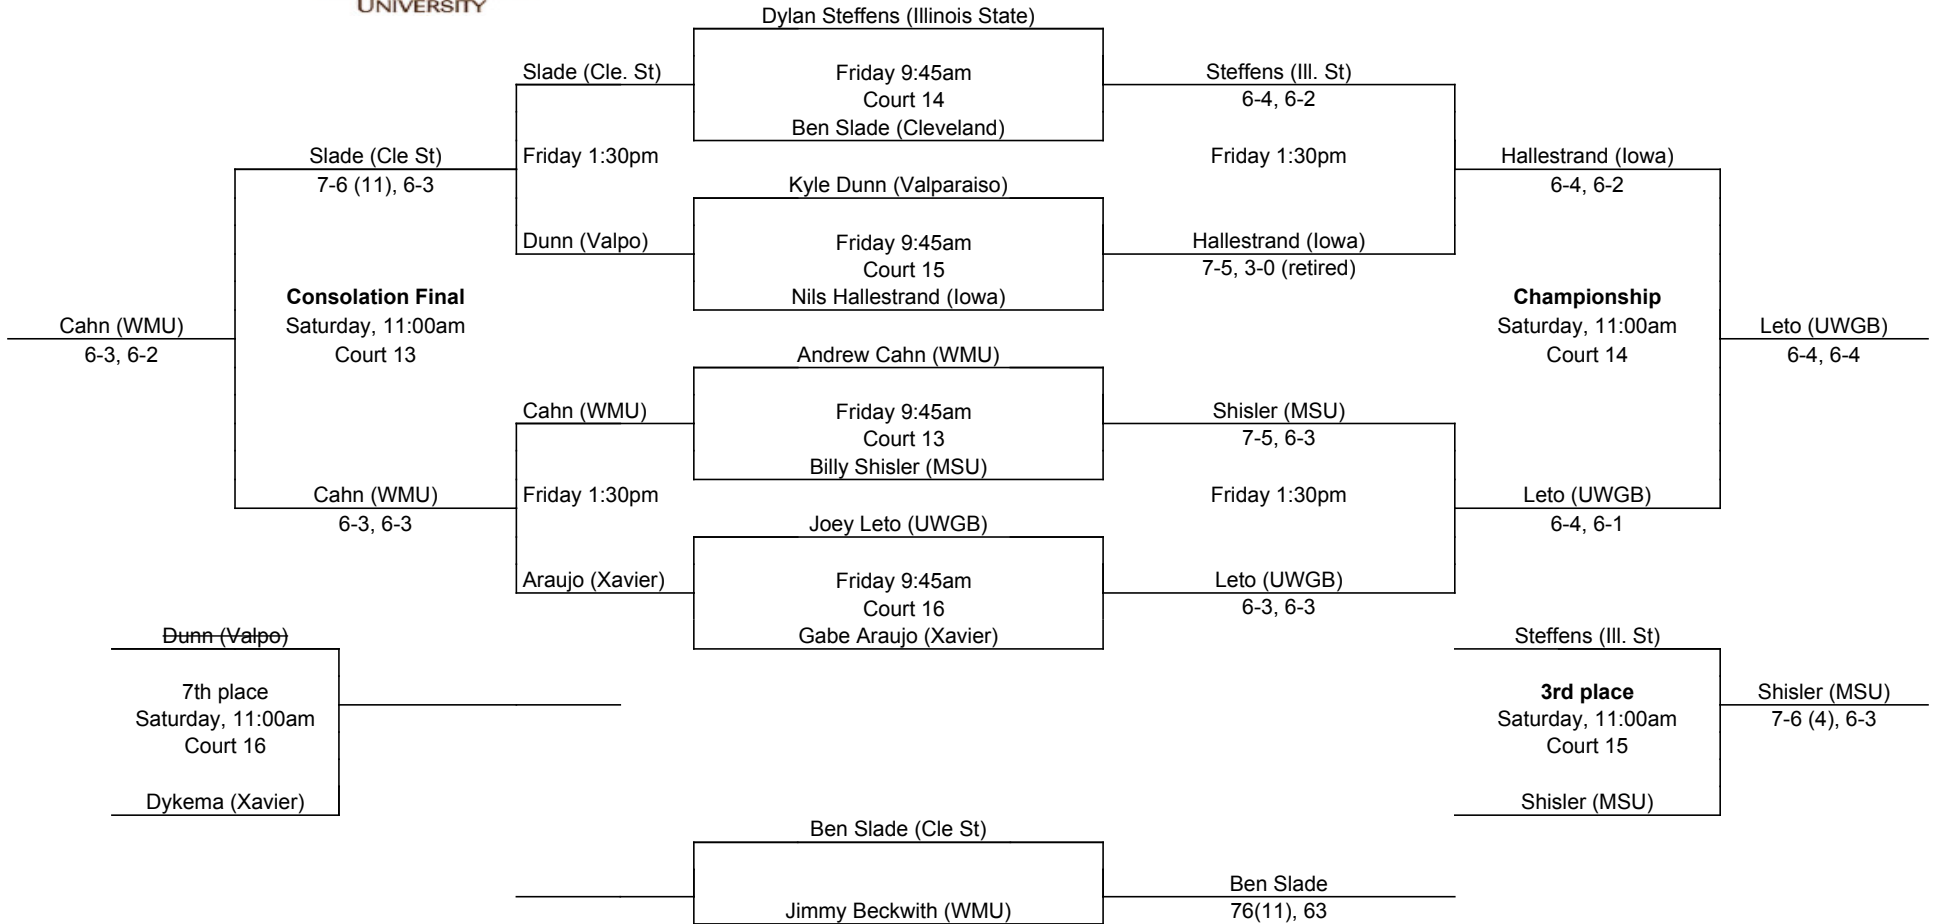

---

**Saturday 9:00am**

---

Andrew Cahn/Eric Olivarez (WMU) vs. Ben Slade/Mirko Radosevic (Cle St) Court 17

---

Garrett Gardner/Brian Hickey (Valpo) vs. Joshua Schramm/Jan Leithner (UWGB) Court 18

**Saturday 9:45am**

---

Andrew Cahn/Eric Olivarez (WMU) vs. Gardner/Hickey (Valpo) Court 17

---

Joshua Schramm/Jan Leithnew (UWGB) vs. Tony Leto/Rory Samuels (Iowa, Ill. St) Court 18

---

**2015 Vredevelt Invitational**  
*An Intercollegiate Tennis Association Sanctioned Event*  
 Hosted by Western Michigan Sept. 25-26, 2015

**Flight B Singles**

**2015 Vredevelt Invitational**  
 An Intercollegiate Tennis Association Sanctioned Event  
 Hosted by Western Michigan Sept. 25-26, 2015  
**Flight D Singles**

**2015 Vredevelt Invitational**  
 An Intercollegiate Tennis Association Sanctioned Event  
 Hosted by Western Michigan Sept. 25-26, 2015