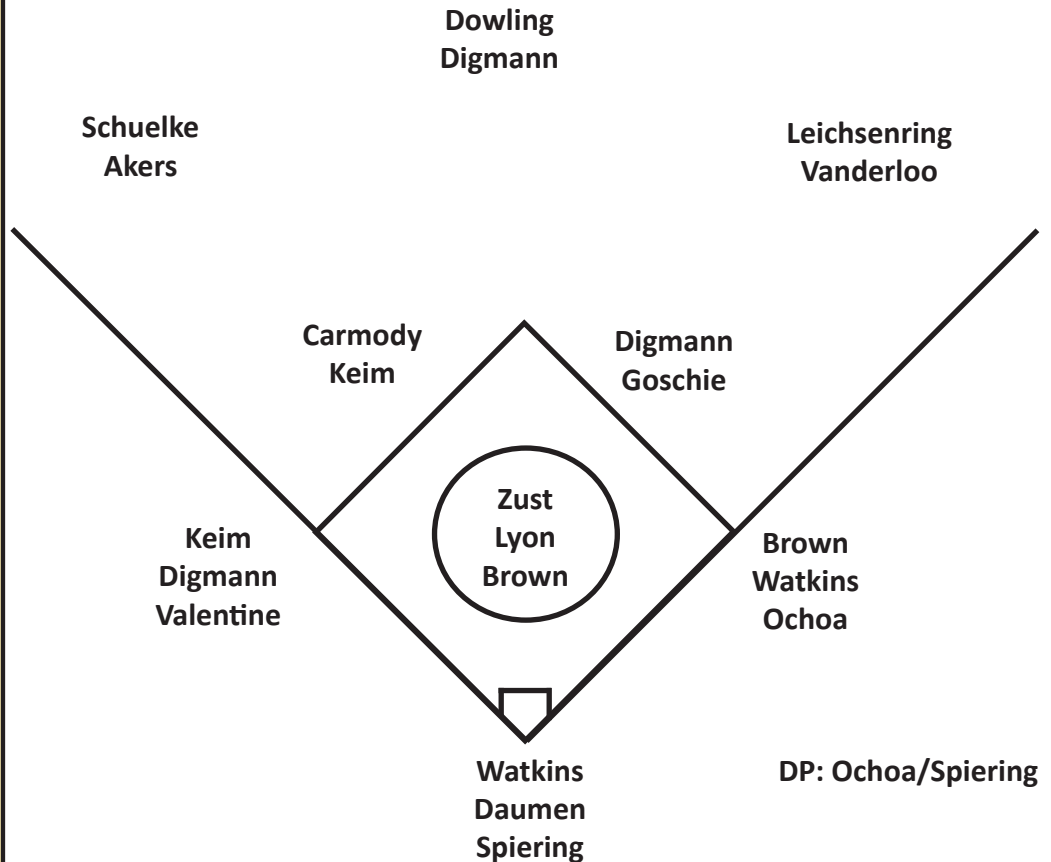

Iowa Softball By the Numbers

Iowa Team Highs

Longest Winning Streak	4
Longest Losing Streak	4
Current Streak	Lost 2
Largest Margin of Victory	13
Largest Margin of Defeat	10
Most At-Bats	Georgia Tech (2/28), 39
Most Runs Scored	Wisconsin (4/14), 14
Most Hits	Georgia Tech (2/28), 15
Most RBI	three times, 10
Most Doubles	Indiana (4/3), 4
Most Triples	nine times, 1
Most Home Runs	South Dakota (3/21), 3
Most Stolen Bases	twice, 5
Most Strikeouts (pitchers)	South Dakota (3/21), 10
Most Errors	Iowa State (3/31), 4
Most Runs Allowed	Maryland (2/27), 11
Most Hits Allowed	Penn State (4/25), 13
Most Walks Allowed	Maryland (2/27), 8

Iowa's Individual Team Batting Leaders

Batting Avg.	Watkins, .357
Games Played	seven players, 39
Games Started	four players, 39
At Bats	Digmann, 124
Runs	Carmody/Digmann, 21
Hits	Digmann, 43
Doubles	Watkins, 6

Triples	Watkins, 5
Home Runs	Carmody, 6
RBI	Brown, 27
Total Bases	Watkins, 66
Slugging Pct.	Watkins, .673
Walks	Brown 23
Hit by Pitch	Watkins, 9
Strikeouts	Schuelke, 35
On-Base Percentage	Watkins, .467
Sacrifice Flies	Brown, 3
Sacrifice Hits	three players, 5
Stolen Bases	Digmann, 15
Stolen Base Attempts	Digmann, 17

Iowa's Individual Pitching Leaders

ERA	Lyon, 2.25
Wins	Zust, 14
Appearances	Zust, 33
Games Started	Zust, 26
Complete Games	Zust, 16
Shutouts	Zust, 5
Saves	Zust, 1
Innings Pitched	Zust, 158
Strikeouts	Zust, 92
Opponent Batting Average	Zust, .241

Hawkeye Defensive Depth Chart