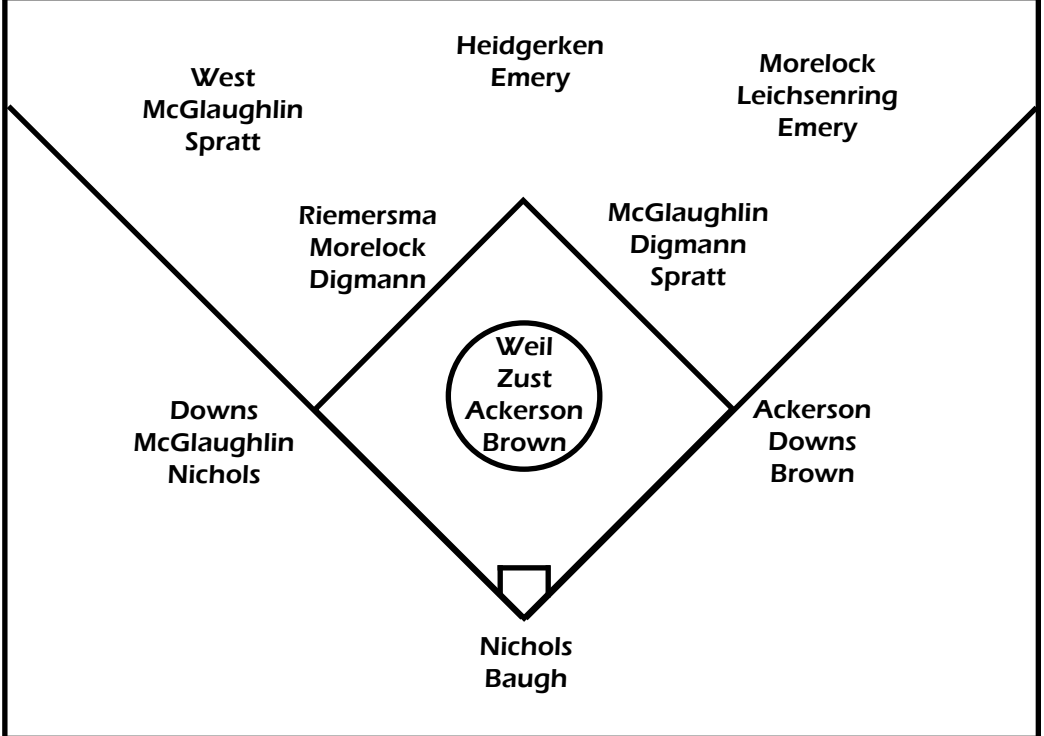

- 1 EMILY NICHOLS
- 2 SUMMER DOWNS
- 3 KATIE BROWN
- 4 QUINN MORELOCK
- 5 JENNA SPRATT
- 6 RACHEL WEST
- 7 BRITTANY WEIL
- 8 ERIN RIEMERSMA
- 9 LINDSEY EMERY
- 10 TAYLOR LEICHSENRING
- 11 MINDY HEIDGERKEN
- 12 COLLEEN MCGLAUGHLIN
- 13 SAMI BAUGH
- 14 AMANDA ZUST
- 15 CALLIE ADREON
- 17 HEIDI DAUMEN
- 22 LINDSEY DIGMANN
- 24 STEPHANIE ACKERSON

HEAD COACH
GAYLE BLEVINS

ASSOCIATE HEAD COACH
MICHELLE VENTURELLA

PITCHING COACH
AMANDA SCOTT

VOLUNTEER ASSISTANT COACH
JEN FRIED

STUDENT ASSISTANT COACH
STACY MAY