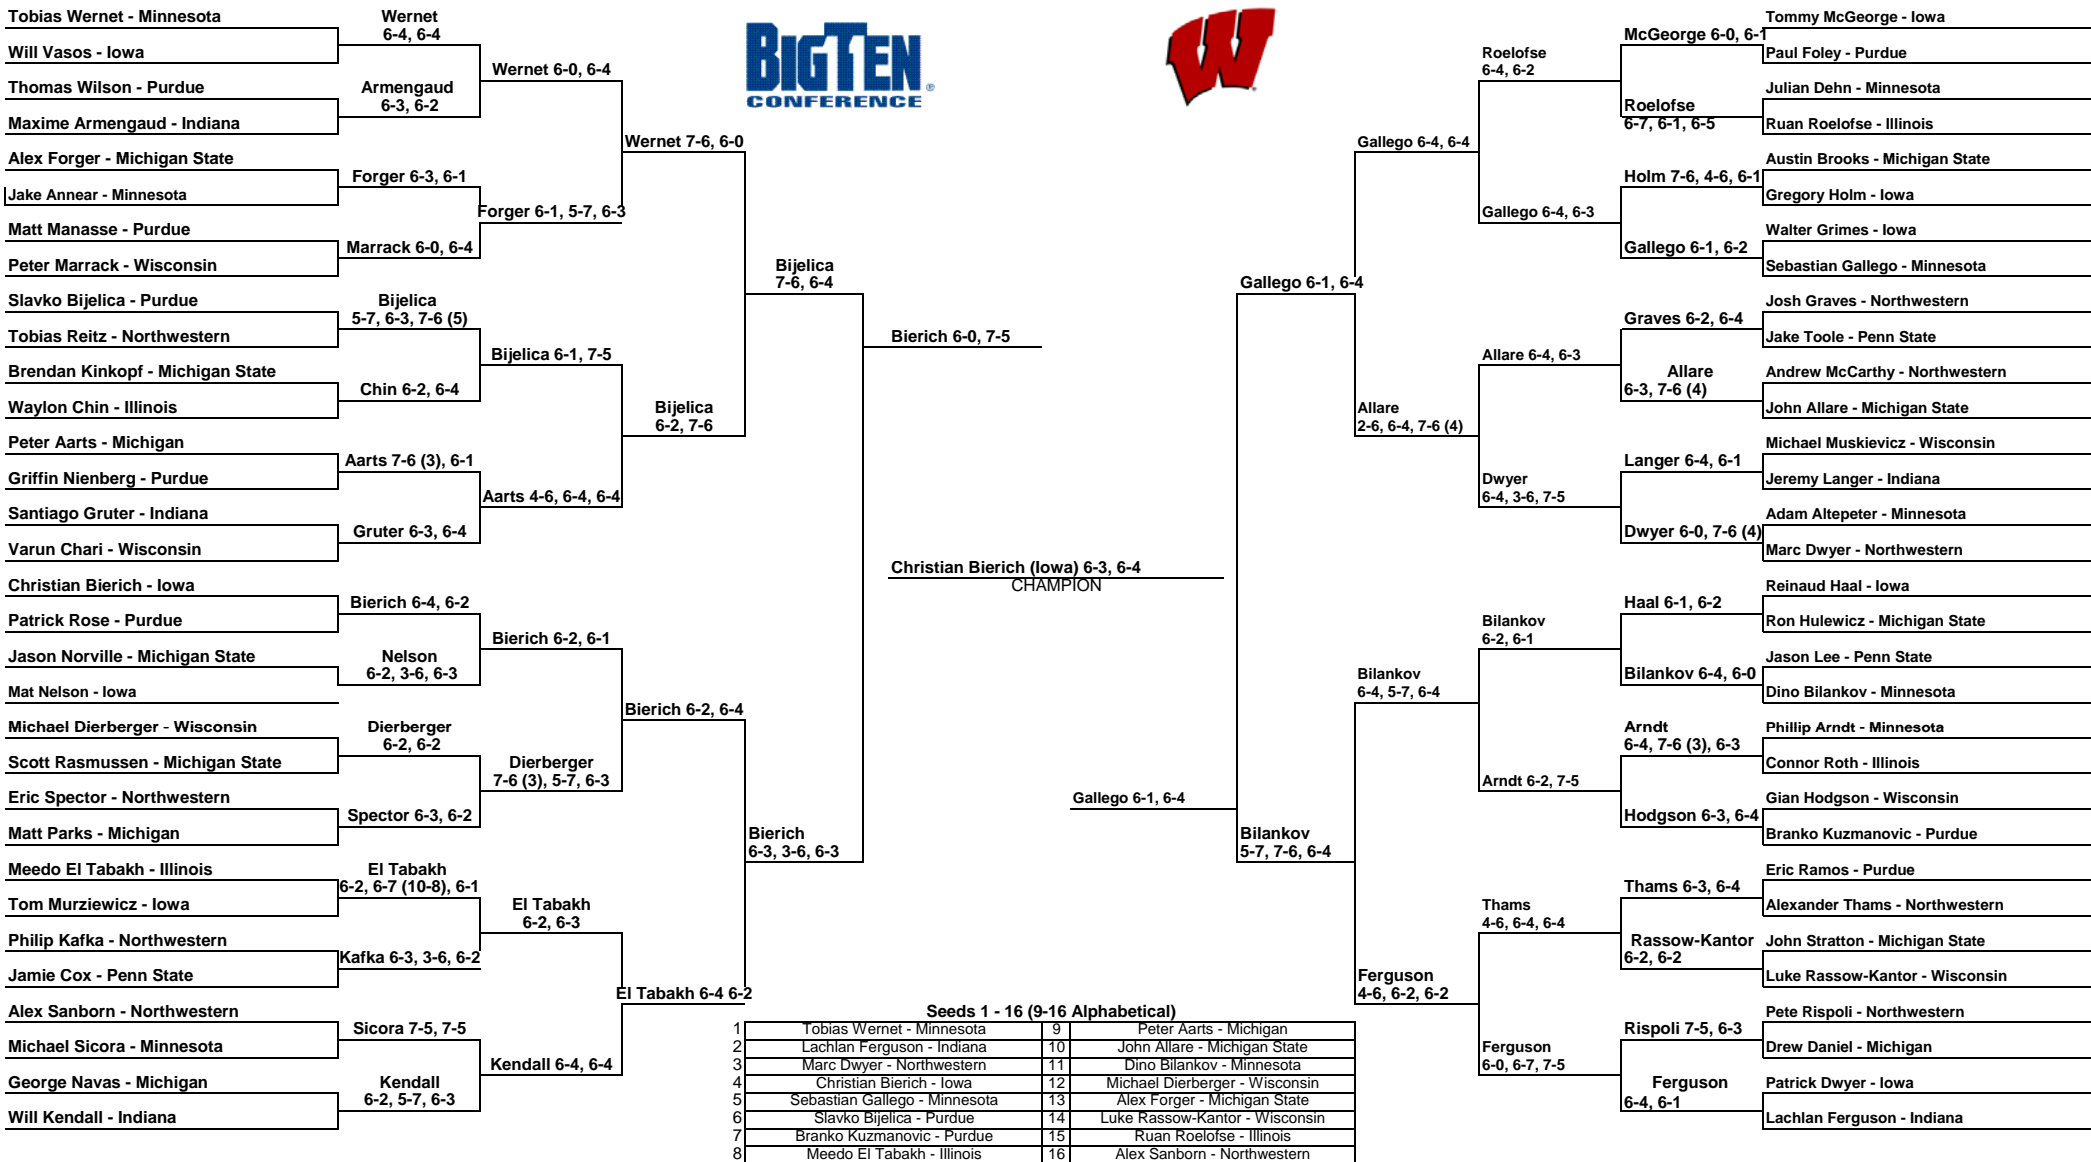

2008 BIG TEN SINGLES CHAMPIONSHIPS

Men's Singles Main Draw
Hosted By: The University of Wisconsin

2008 BIG TEN SINGLES CHAMPIONSHIPS

Men's Singles Consolation
Hosted By: The University of Wisconsin