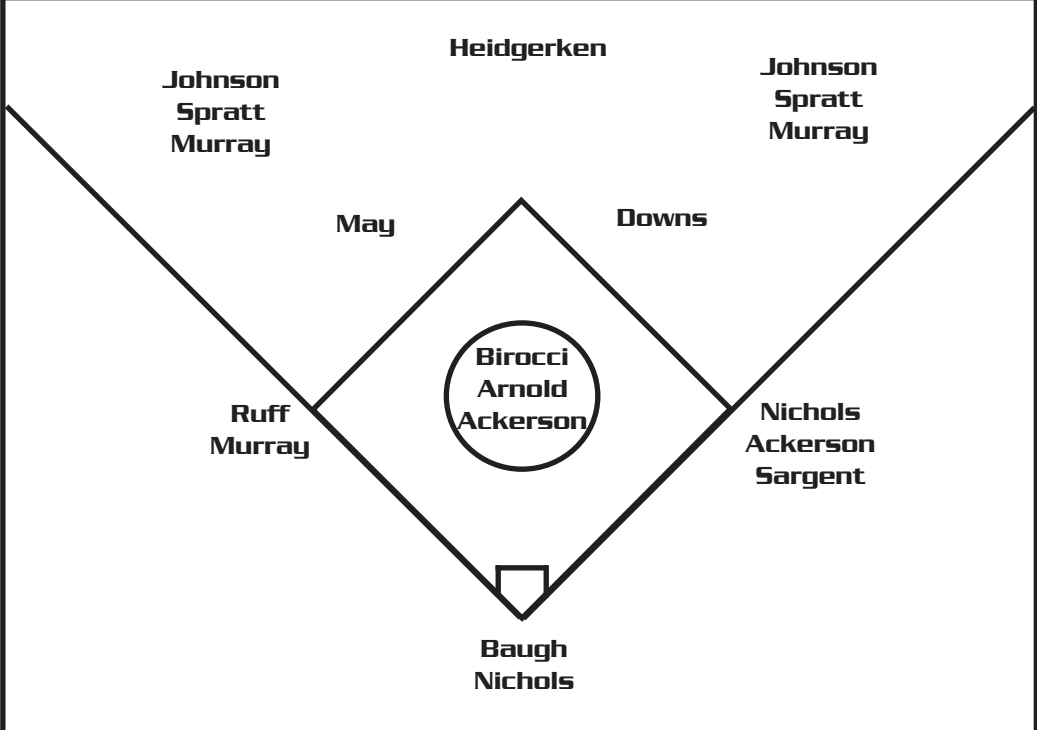

- **1 EMILY NICHOLS**
- **2 SUMMER DOWNS**
- **3 ALI ARNOLD**
- **4 LISA BIROCCI**
- **5 JENNA SPRATT**
- **9 NATALIE JOHNSON**
- **10 STACY MAY**
- **11 MINDY HEIDGERKEN**
- **12 ABBY RUFF**
- **13 SAMI BAUGH**
- **14 BRANDI SARGENT**
- **17 KYLIE MURRAY**
- **22 EMILY GERLICK**
- **24 STEPHANIE ACKERSON**

HEAD COACH
GAYLE BLEVINS

ASSOCIATE HEAD COACH
MICHELLE VENTURELLA

ASSISTANT COACH
DEBBIE BILBAO

VOLUNTEER ASSISTANT
KRISTIN JOHNSON

Birocci became Iowa's all-time career strikeout leader against Northern Illinois, fanning seven of the 10 batters she faced to move into the number one spot.

Birocci finished the week with a 2-0 record, striking out 28 batters and gave up only two earned runs.

TEAM SETS HOME RUN RECORD

Freshman **Emily Nichols** blasted two home runs against Northern Illinois, increasing the team total to 42 homers on the season, which shattered the school record for team home runs in a season. The previous school record was 41 home runs, set by the 2003 squad.

NICHOLS SETS SCHOOL RECORD

Freshman **Emily Nichols** entered the record books against Ball State on March 26, blasting her 11th home run which broke the single-season record. Nichols added another home run against South Dakota State. She leads the team in seven different offensive categories and has a season total of 14 homers.

SWIPIN' BASES

Sophomore outfielder **Mindy Hiedgerken** leads the team with 16 stolen bases in 17 attempts. **Abby Ruff** is a perfect 5-5 in stolen base attempts.

HITTING STREAK

Junior **Stacy May** is currently riding a six game hitting streak. She is third on the team in batting average (.321) and leads the team in at bats (134), hits (43) and doubles (11).

GERLICK UNDERGOES SURGERY

Junior outfielder **Emily Gerlick** underwent successful surgery to repair a torn ACL on March 15. Gerlick suffered the ACL tear during Iowa's opening weekend at the Stetson Invitational on February 13. She will be out for the season.