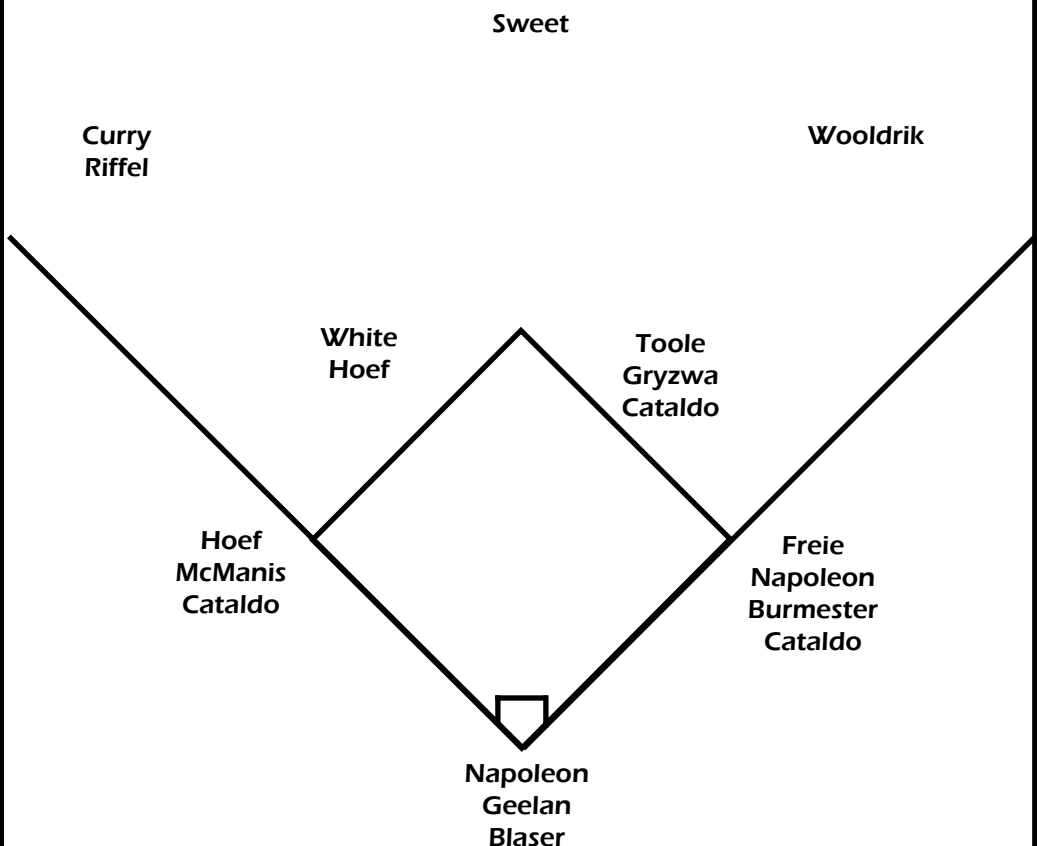

Iowa's Individual Team Batting Leaders

BATTING AVE.	SWEET (.304)
GAMES	PRICE, WHITE (56)
GAMES STARTED	PRICE (56)
AT BATS	PRICE (212)
RUNS	PRICE (41)
HITS	PRICE (59)
DOUBLES	PRICE (12)
TRIPLES	WHITE (5)
HOME RUNS	BURMESTER, PRICE, NAPOLEON, GEELAN (2)

RBI	NAPOLEON (34)
TOTAL BASES	PRICE (85)
SLUGGING PCT.	BURMESTER (.411)
WALKS	MOSS (28)
HIT BY PITCH	HOEF (15)
STRIKEOUTS	SWEET (47)
ON-BASE PERCENTAGE	HOEF (.424)
OPS	WHITE (.783)
SACRIFICE FLIES	WHITE, NAPOLEON, ENGEL (3)
SACRIFICE BUNTS	WHITE (17)
STOLEN BASES	SWEET (22)
STOLEN BASE ATTEMPTS	SWEET (29)

Iowa's Individual Pitching Leaders

ERA	GUDEX (1.15)
WINS	SEWARD (6)
LOSSES	O'LOUGHLIN, SEWARD (6)
WINNING PCT.	GUDEX (.666)
APPEARANCES	GUDEX (28)
GAMES STARTED	MAITLAND (13)
COMPLETE GAMES	MAITLAND, SEWARD (3)
SHUTOUTS	SEWARD (1)
SAVES	GUDEX (10)
INNINGS PITCHED	MAITLAND (76)
STRIKEOUTS	MAITLAND (48)
OPPONENT BATTING AVERAGE	GUDEX (.144)
WHIP	GUDEX (0.87)

Hawkeye Defensive Depth Chart