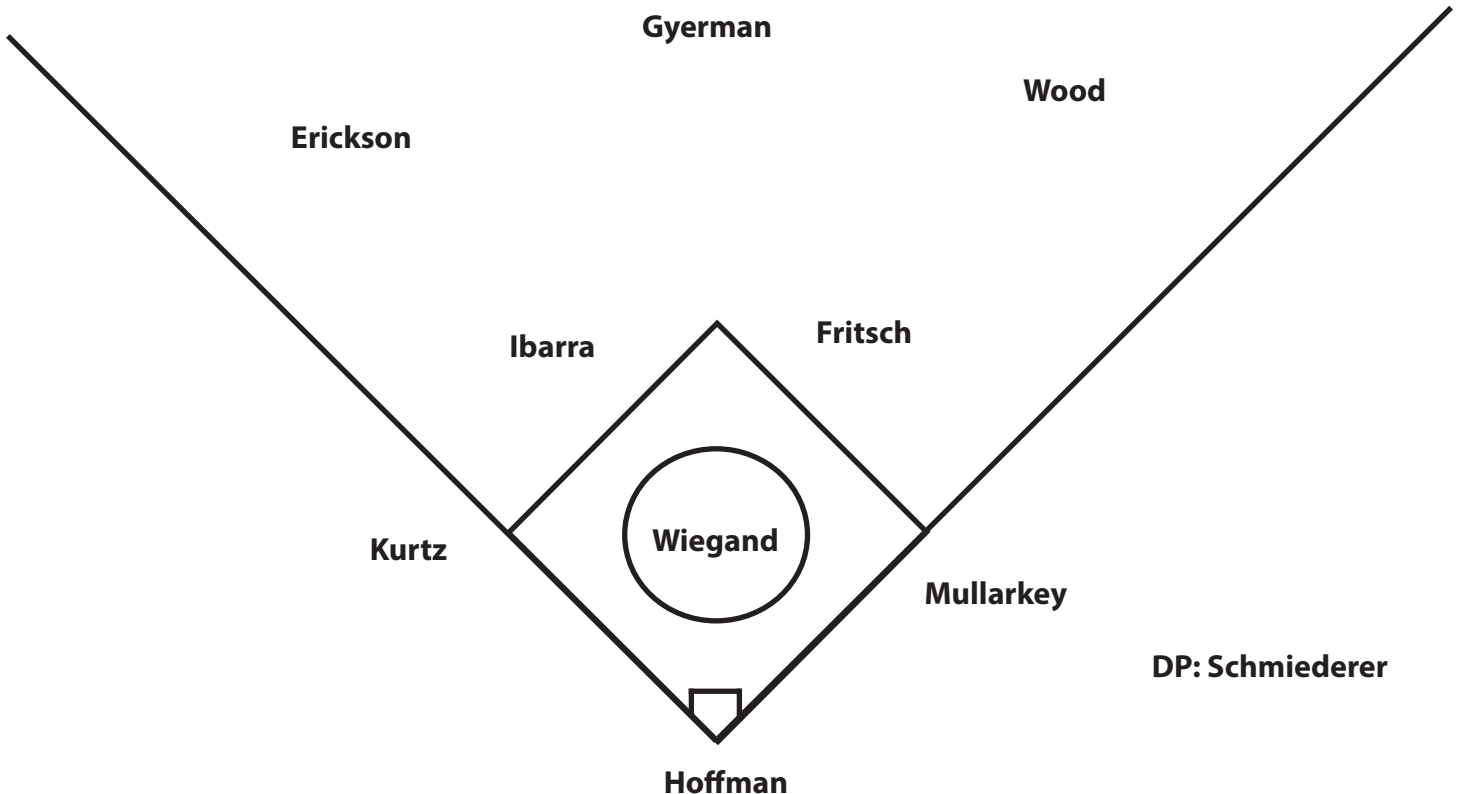

2016 Iowa Individual Team Batting Leaders

Batting Avg. (10 at-bat min.)	.333, Holly Hoffman
Games Played	32, Gyerman, Mullarkey, Fritsch
Games Started	32, Gyerman, Mullarkey
At Bats	94, Claire Fritsch
Runs	26, Kaitlyn Mullarkey

Hits	29, Sammi Gyerman
Doubles	8, Sammi Gyerman
Triples	3, Kaitlyn Mullarkey
Home Runs	5, Kaitlyn Mullarkey
RBIs	21, Kaitlyn Mullarkey
Total Bases	54, Kaitlyn Mullarkey
Walks	19, Kaitlyn Mullarkey
Hit by Pitch	7, Kaitlyn Mullarkey
Strikeouts	22, Kaitlyn Mullarkey
On-Base Percentage	.426, Kaitlyn Mullarkey
Sacrifice Flies	2, Sammi Gyerman
Sacrifice Hits	4, Claire Fritsch
Stolen Bases	10, Kaitlyn Mullarkey
Stolen Base Attempts	12, Kaitlyn Mullarkey, Claire Fritsch

2016 Iowa Individual Pitching Leaders

ERA (7.0 IP min.)	3.15, Mallory Kilian
Wins	5, Elizabeth Wiegand
Appearances	19, Elizabeth Wiegand
Games Started	15, Elizabeth Wiegand
Complete Games	8, Elizabeth Wiegand
Shutouts	3, Elizabeth Wiegand
Saves	N/A
Innings Pitched	89.0, Elizabeth Wiegand
Strikeouts	52, Elizabeth Wiegand
Opponent Batting Average (7.0 IP min.)	.208, Mallory Kilian

2016 Starting Lineup (Based on last time out)