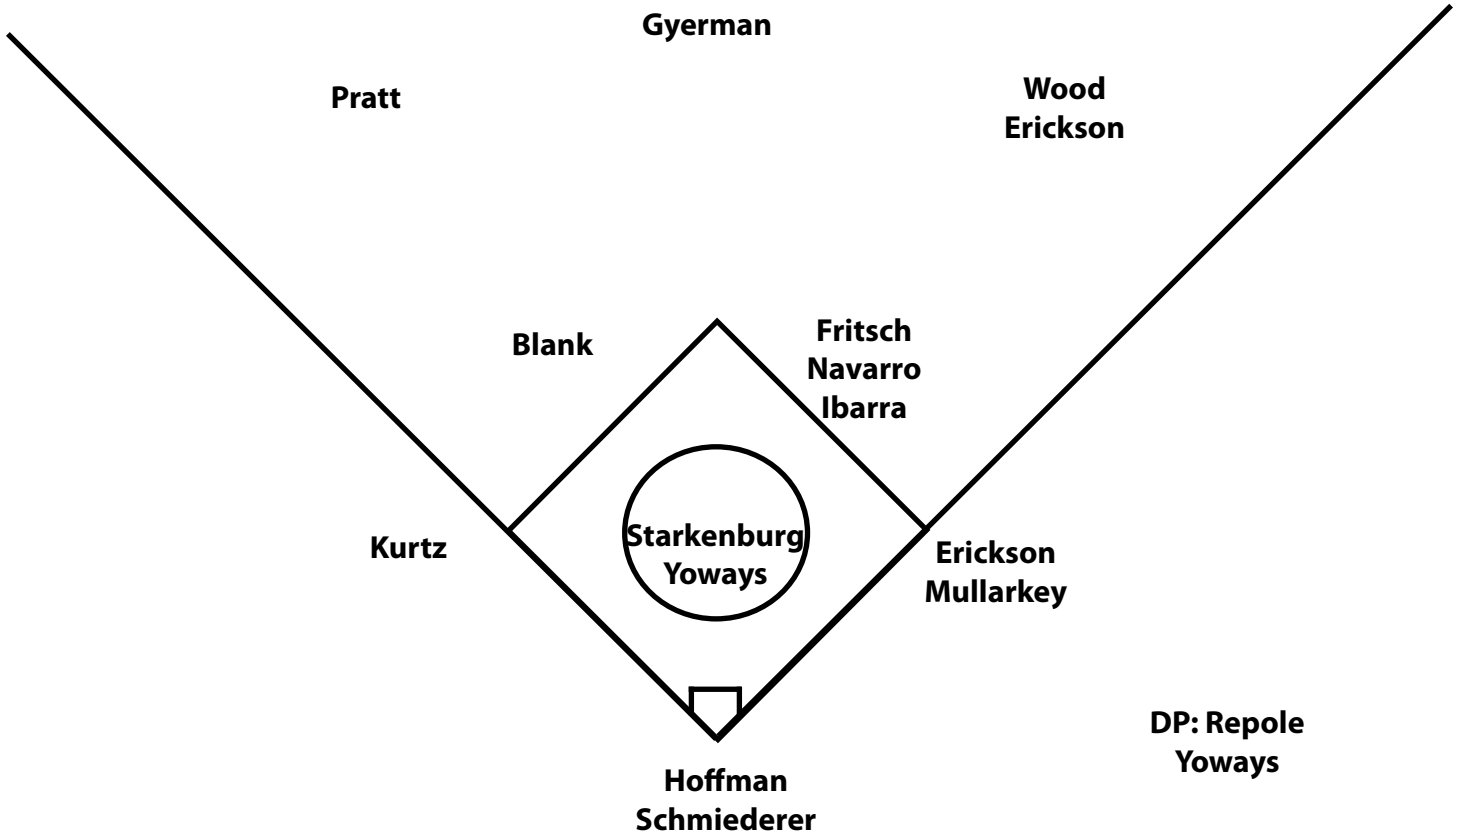

2015 Iowa Individual Team Batting Leaders

Batting Avg. .... .308, Sammi Gyerman
Games Played ..... 13 (5 players)
Games Started ..... 13 (4 players)
At Bats ..... 42, Cheyenne Pratt
Runs ..... 8, Cheyenne Pratt

Hits ..... 12, Sammi Gyerman
Doubles ..... 3, Whitney Repole
Triples ..... 1, Cheyenne Pratt
Home Runs ..... 1, Kurtz/Erickson/Mullarkey
RBIs ..... 7, Blank/Repole
Total Bases ..... 14, Gyerman/Pratt
Walks ..... 5, Claire Fritsch
Hit by Pitch ..... 1, six players
Strikeouts ..... 12, Sarah Kurtz
On-Base Percentage ..... .556, Kaitlyn Mullarkey
Sacrifice Flies ..... 1, Angela Schmiederer
Sacrifice Hits ..... 1, Pratt/Yoways
Stolen Bases ..... 1, Pratt/Wood/Gyerman
Stolen Base Attempts ..... 2, Allie Wood

2015 Iowa Individual Pitching Leaders

ERA ..... 4.12, Shayla Starkenburg
Wins ..... 2, Shayla Starkenburg
Appearances ..... 10, Shayla Starkenburg
Games Started ..... 8, Shayla Starkenburg
Complete Games ..... 5, Shayla Starkenburg
Shutouts ..... 2, Shayla Starkenburg
Saves ..... --
Innings Pitched ..... 51.0, Shayla Starkenburg
Strikeouts ..... 49, Shayla Starkenburg
Opponent Batting Average ..... .244, Shayla Starkenburg

2015 Starting Lineup (Based off of last weekend's starters)