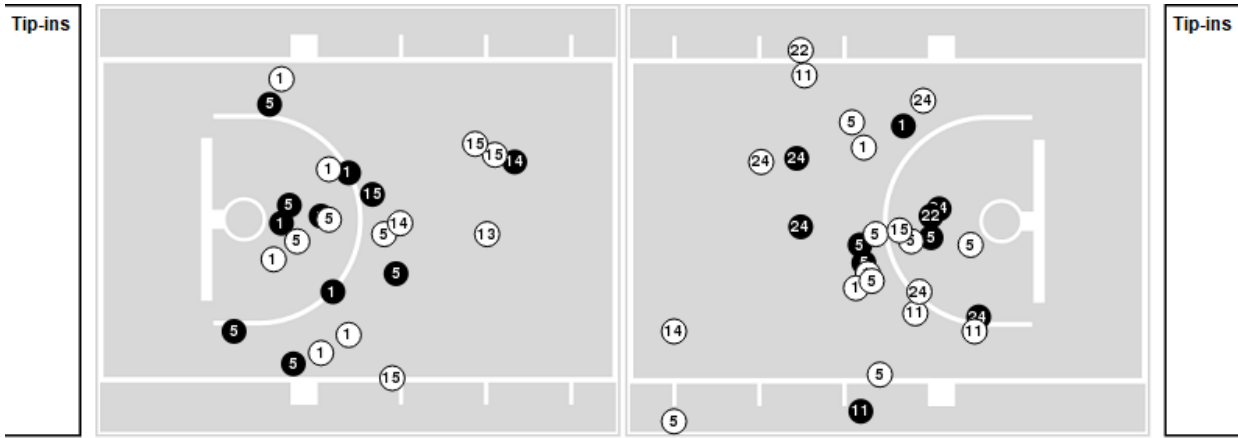

Blow Up Chart

● Made   ○ Missed   N - Player Number

Maryland	M/A	%
Field Goals	26/84	31
2 Points	22/59	37
3 Points	4/25	16
Free Throws	5/13	38

Maryland	M/A	%
Points in the Paint	40 (20 / 48)	42
Fast Break Points	8 (5/7)	71
Second Chance Points	25 (13/34)	38
Effective FG%	33