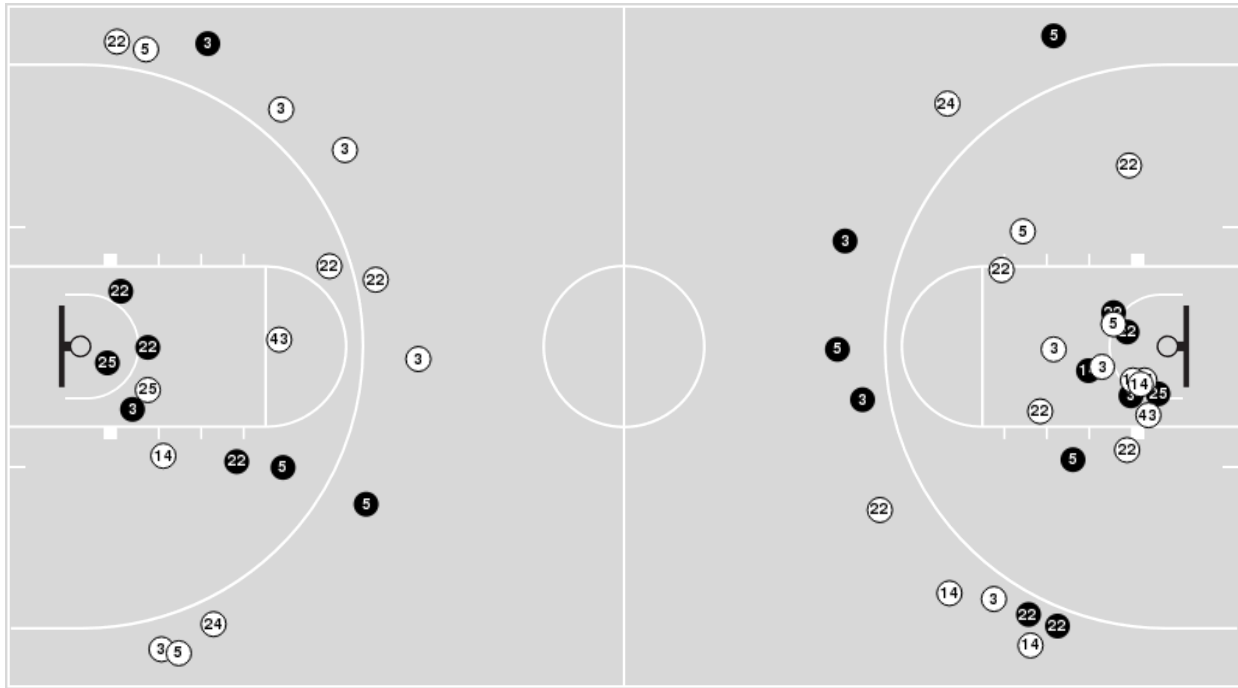

**Officials:** Mark Zentz, Jesse Dickerson, Julie Krommenhoek

Players => AllFG Types=>AllResults=>All

**Iowa**

**All Field Goals**

**Blow Up Chart**

● Made ○ Missed N - Player Number

| Iowa        | M/A   | %  |
|-------------|-------|----|
| Field Goals | 20/50 | 40 |
| 2 Points    | 12/28 | 43 |
| 3 Points    | 8/22  | 36 |
| Free Throws | 18/22 | 82 |