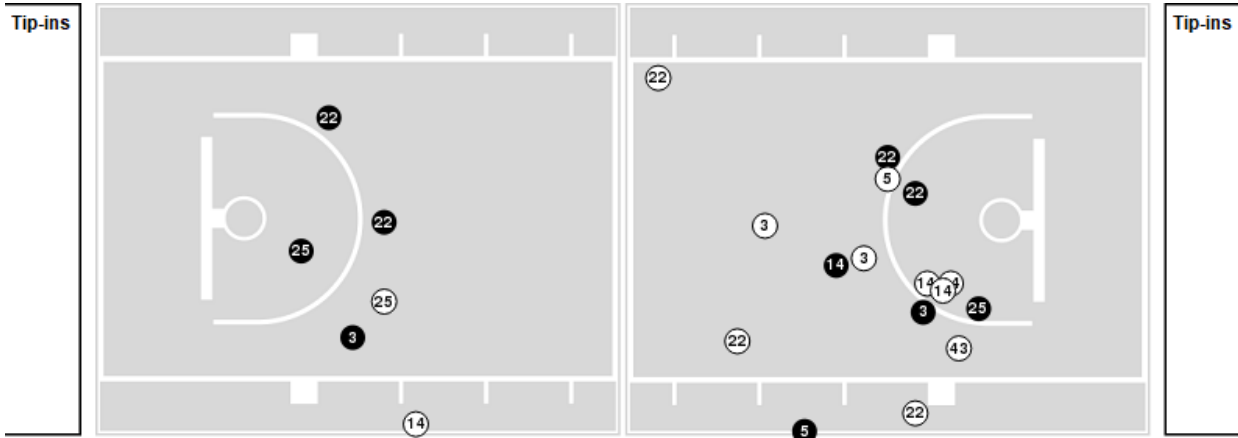

**Officials:** Mark Zentz, Jesse Dickerson, Julie Krommenhoek

Players => AllFG Types=>AllResults=>All

**Iowa**

**All Field Goals**

**Blow Up Chart**

● Made ○ Missed N - Player Number

| Iowa        | M/A   | %  |
|-------------|-------|----|
| Field Goals | 20/50 | 40 |
| 2 Points    | 12/28 | 43 |
| 3 Points    | 8/22  | 36 |
| Free Throws | 18/22 | 82 |