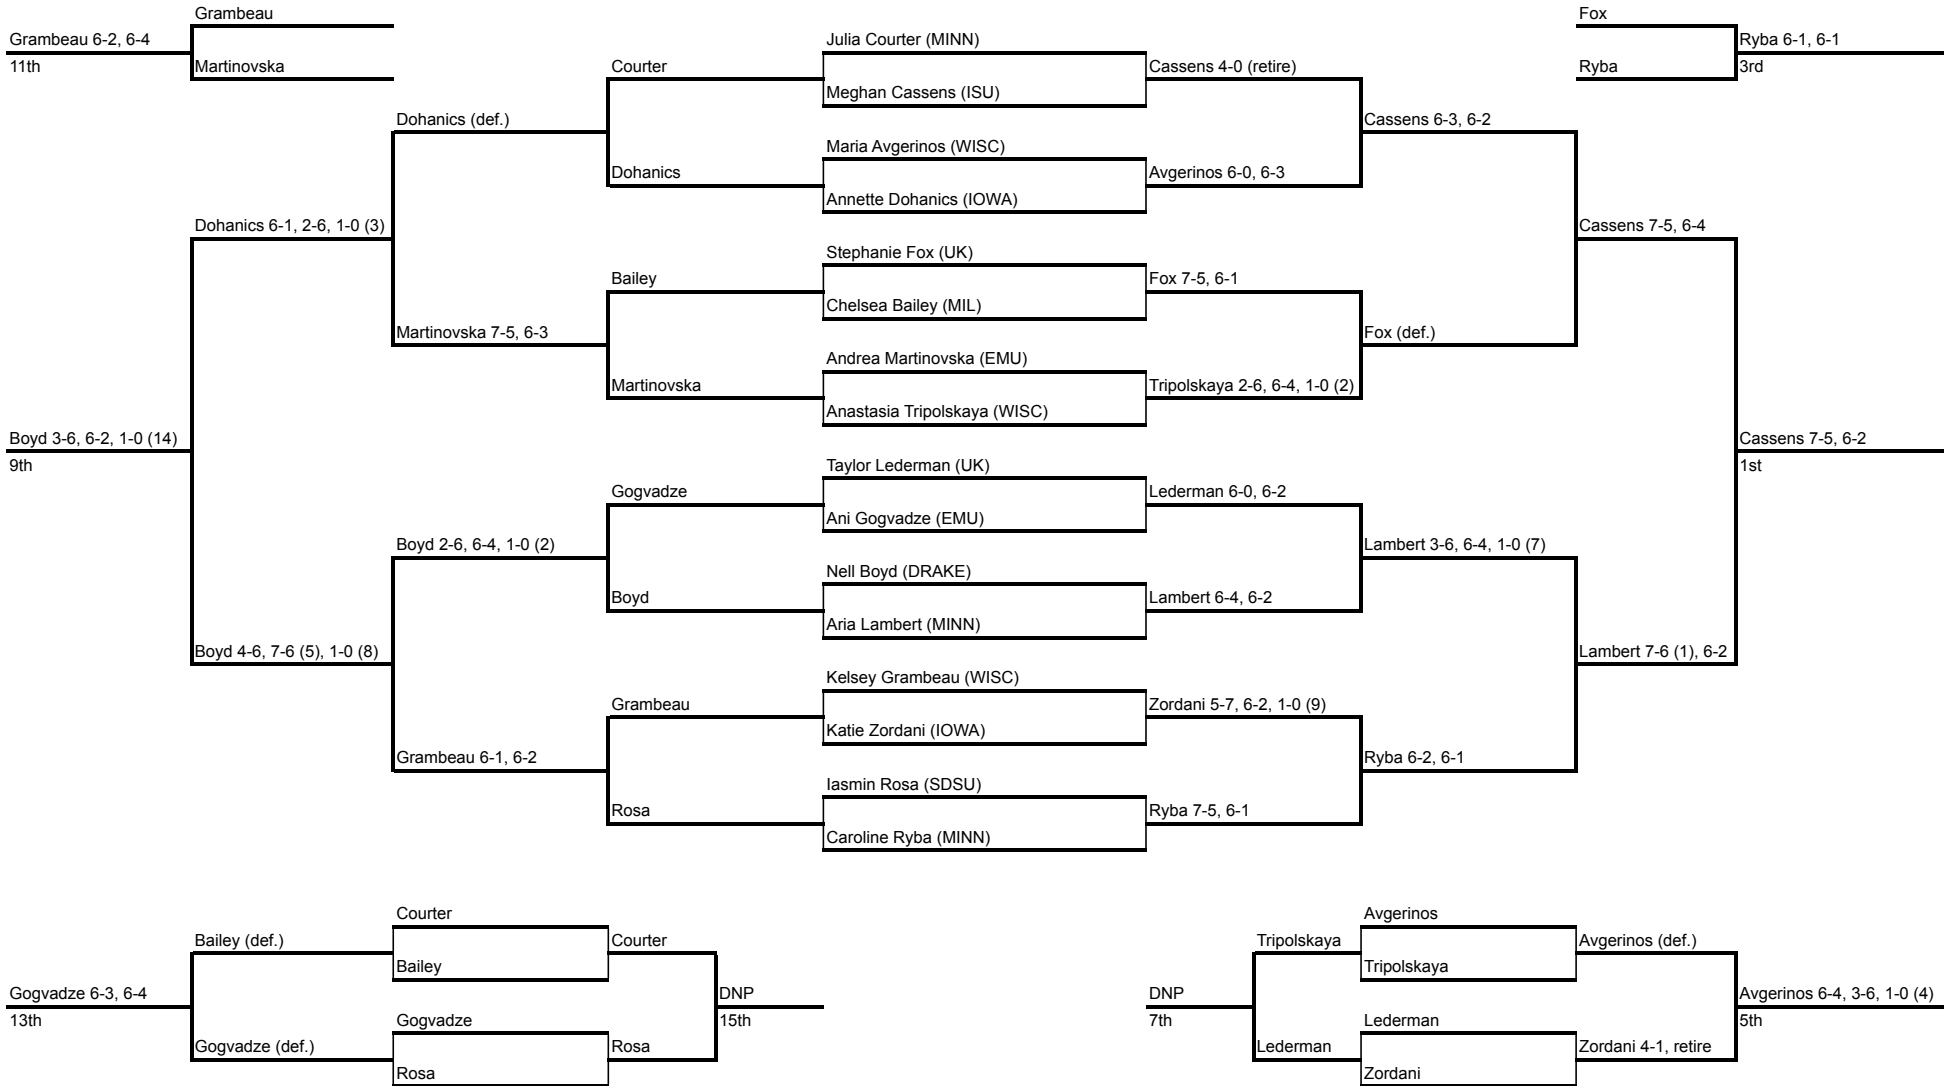

Gopher Invitational

An Intercollegiate Tennis Association Sanctioned Event
 Hosted by University of Minnesota * September 19-21, 2014

Minnesota Flight Singles

Gopher Invitational

An Intercollegiate Tennis Association Sanctioned Event
 Hosted by University of Minnesota * September 19-21, 2014

Gopher Flight Singles

Gopher Invitational
 An Intercollegiate Tennis Association Sanctioned Event
 Hosted by University of Minnesota * September 19-21, 2014

Maroon Flight Singles

Gopher Invitational

An Intercollegiate Tennis Association Sanctioned Event
 Hosted by University of Minnesota * September 19-21, 2014

Minneapolis Flight Singles

Gopher Invitational

An Intercollegiate Tennis Association Sanctioned Event
 Hosted by University of Minnesota * September 19-21, 2014

St. Paul Flight Singles

* Played one pro set (coaches' decision)