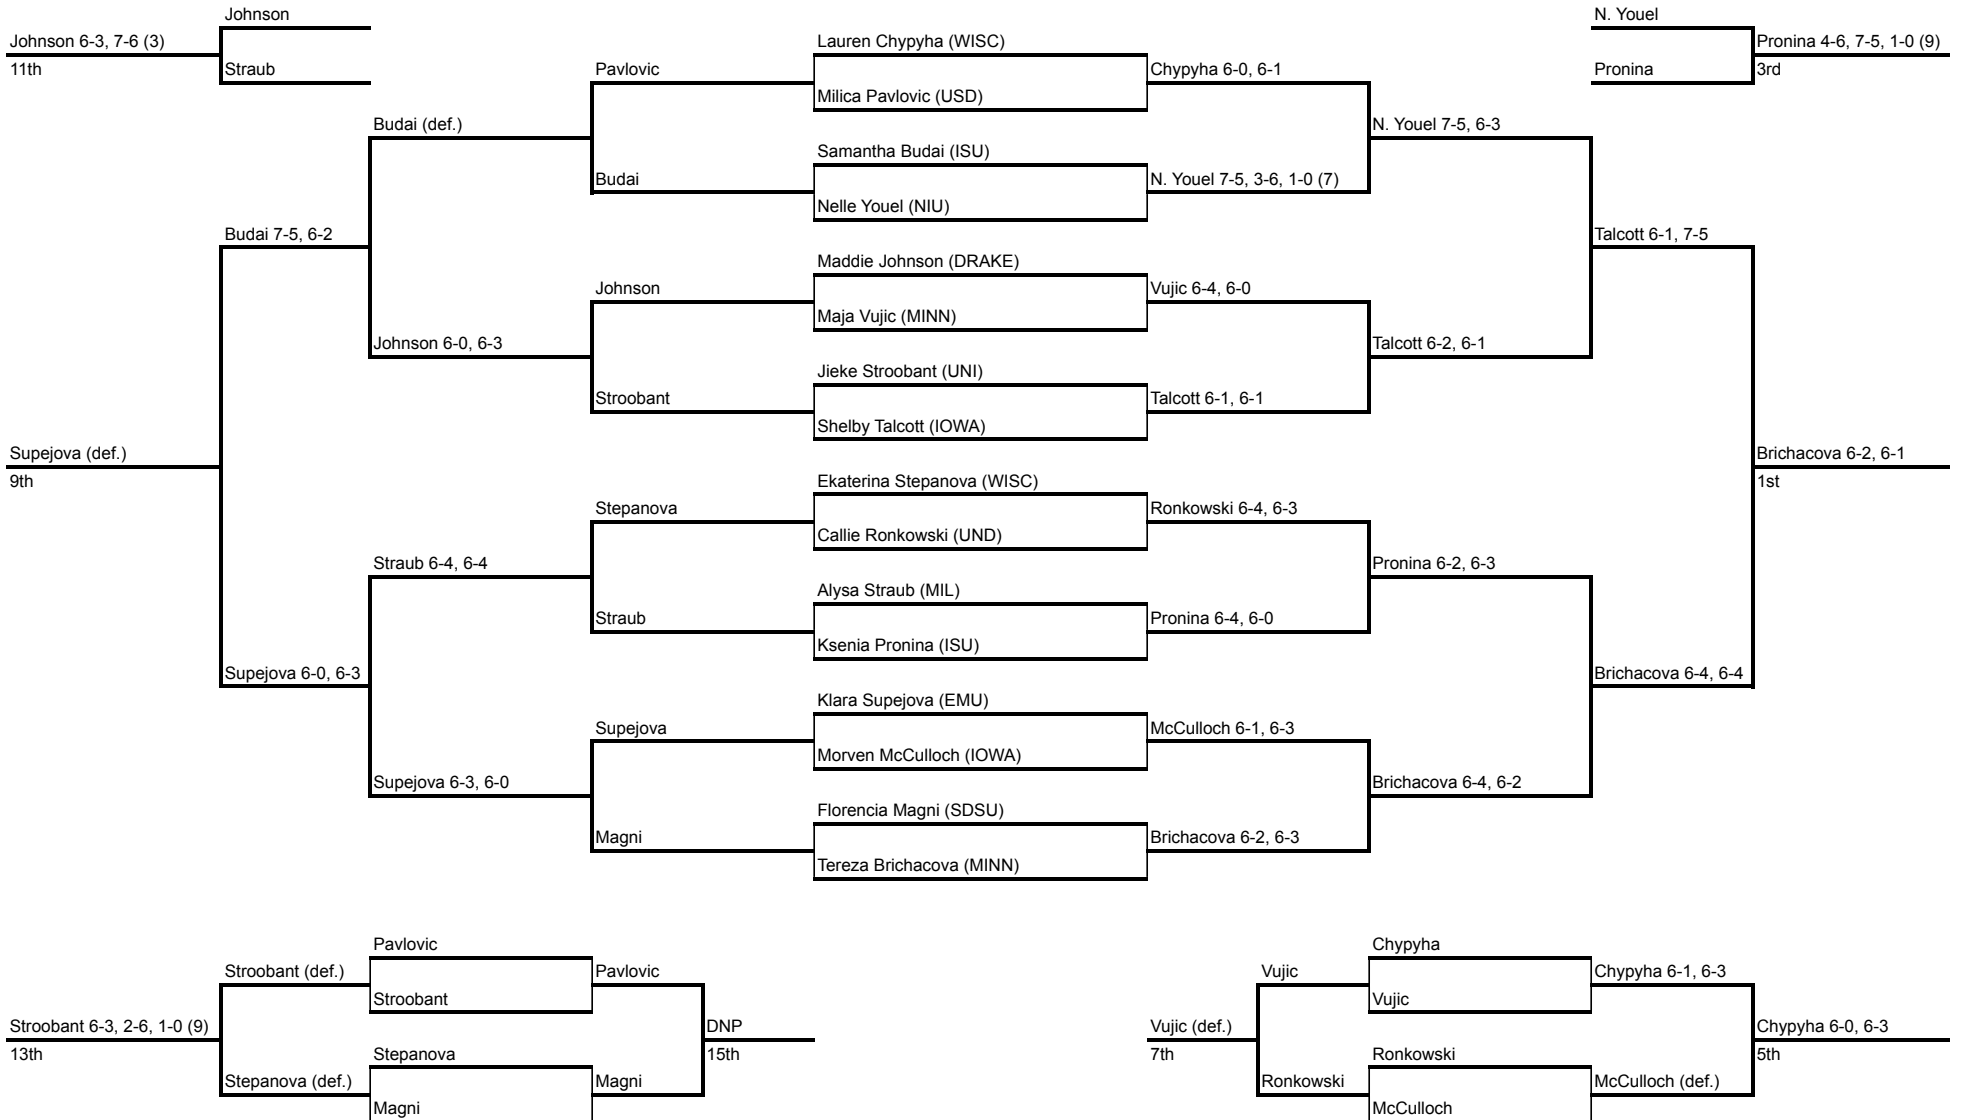

Gopher Invitational

An Intercollegiate Tennis Association Sanctioned Event
 Hosted by University of Minnesota * September 19-21, 2014

Minnesota Flight Singles

Gopher Invitational

An Intercollegiate Tennis Association Sanctioned Event
 Hosted by University of Minnesota * September 19-21, 2014

Gopher Flight Singles

Gopher Invitational
 An Intercollegiate Tennis Association Sanctioned Event
 Hosted by University of Minnesota * September 19-21, 2014

Maroon Flight Singles

Gopher Invitational

An Intercollegiate Tennis Association Sanctioned Event
 Hosted by University of Minnesota * September 19-21, 2014

Minneapolis Flight Singles

Gopher Invitational

An Intercollegiate Tennis Association Sanctioned Event
 Hosted by University of Minnesota * September 19-21, 2014

St. Paul Flight Singles

* Played one pro set (coaches' decision)