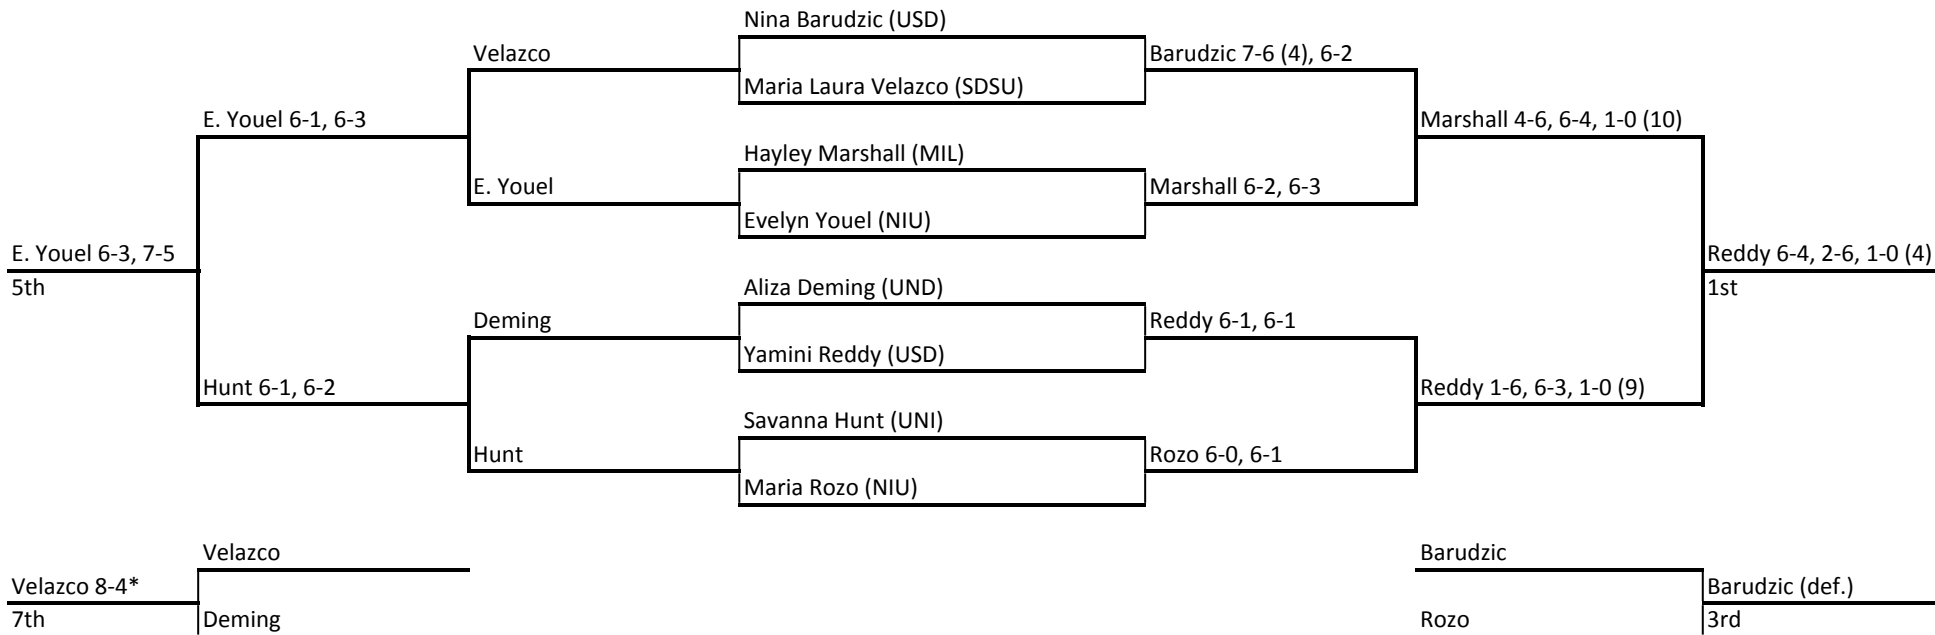

Gopher Invitational

An Intercollegiate Tennis Association Sanctioned Event
 Hosted by University of Minnesota * September 19-21, 2014

Minnesota Flight Singles

Gopher Invitational

An Intercollegiate Tennis Association Sanctioned Event
 Hosted by University of Minnesota * September 19-21, 2014

Gopher Flight Singles

Gopher Invitational
 An Intercollegiate Tennis Association Sanctioned Event
 Hosted by University of Minnesota * September 19-21, 2014

Maroon Flight Singles

Gopher Invitational

An Intercollegiate Tennis Association Sanctioned Event
 Hosted by University of Minnesota * September 19-21, 2014

Minneapolis Flight Singles

Gopher Invitational

An Intercollegiate Tennis Association Sanctioned Event
 Hosted by University of Minnesota * September 19-21, 2014

St. Paul Flight Singles

* Played one pro set (coaches' decision)