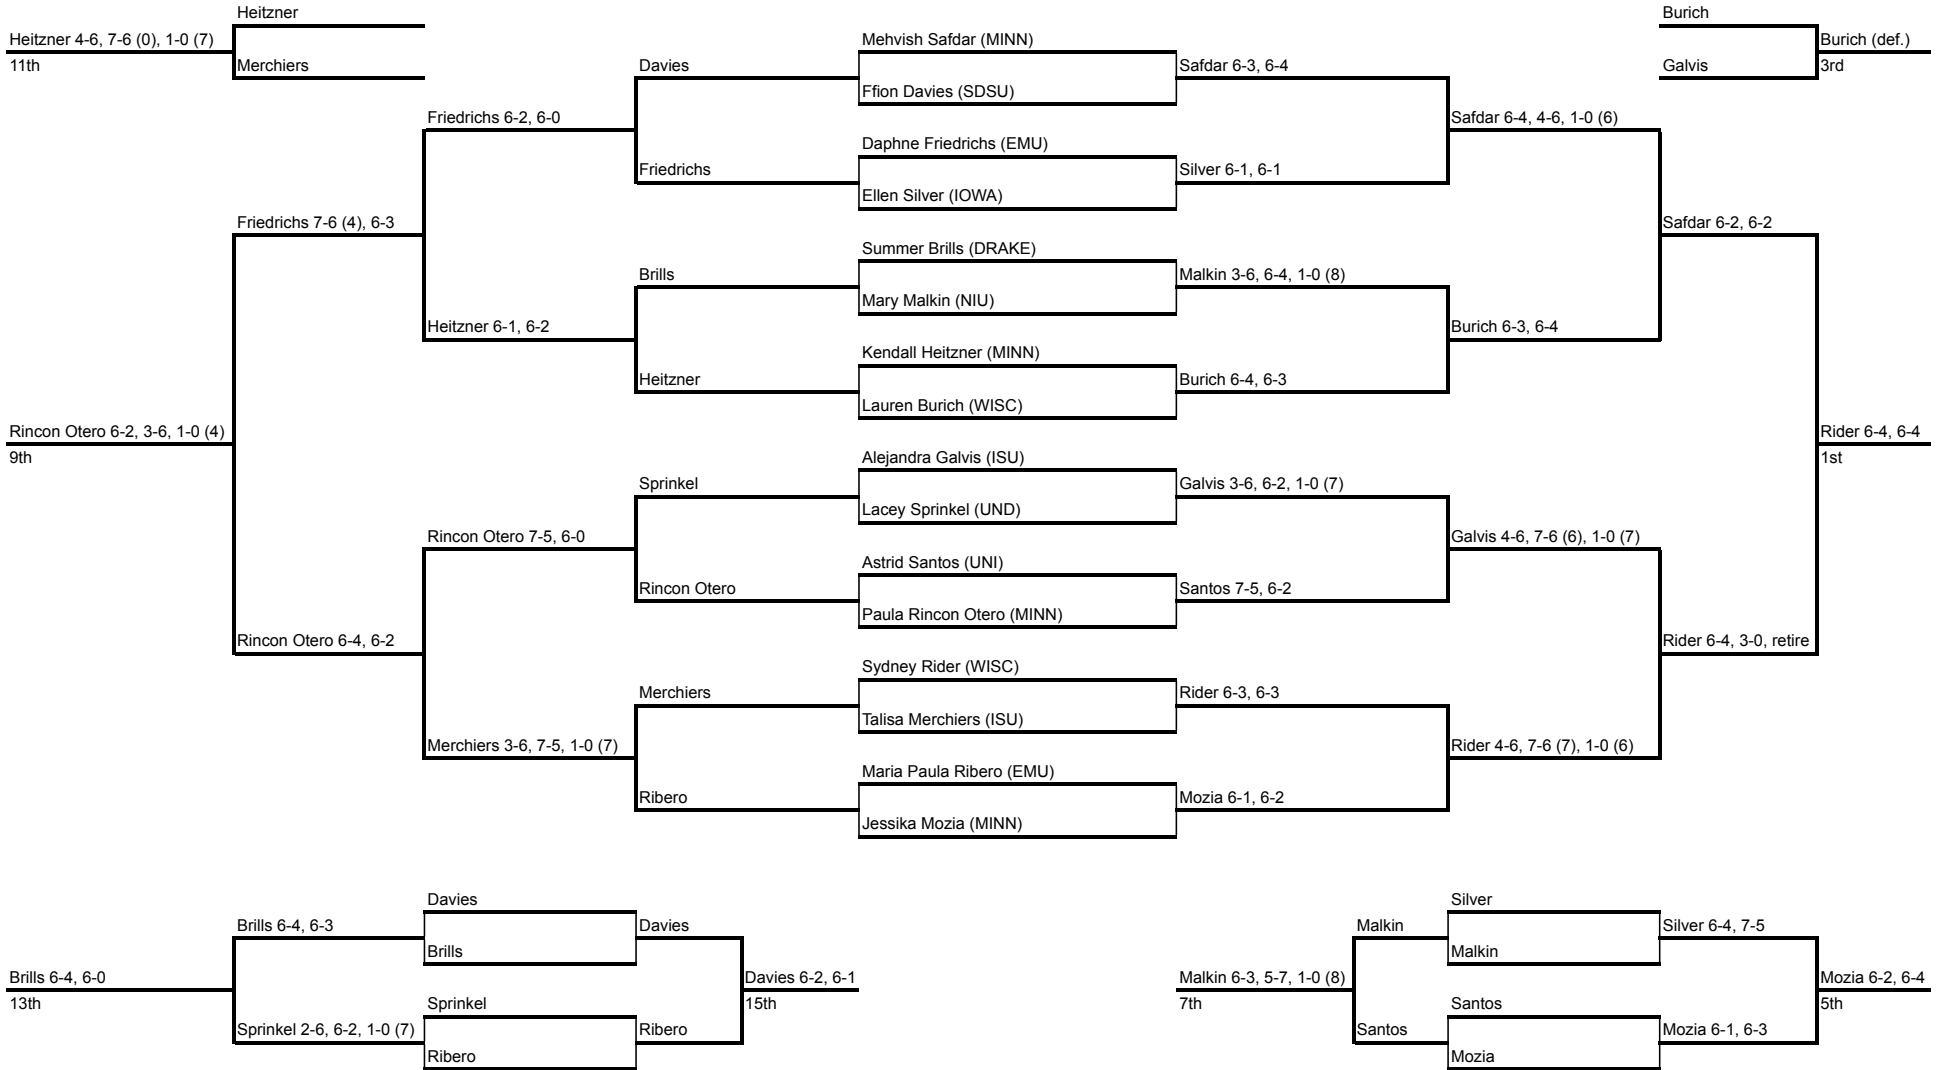

Gopher Invitational

An Intercollegiate Tennis Association Sanctioned Event
 Hosted by University of Minnesota * September 19-21, 2014

Minnesota Flight Singles

Gopher Invitational

An Intercollegiate Tennis Association Sanctioned Event
 Hosted by University of Minnesota * September 19-21, 2014

Gopher Flight Singles

Gopher Invitational
 An Intercollegiate Tennis Association Sanctioned Event
 Hosted by University of Minnesota * September 19-21, 2014

Maroon Flight Singles

Gopher Invitational

An Intercollegiate Tennis Association Sanctioned Event
 Hosted by University of Minnesota * September 19-21, 2014

Minneapolis Flight Singles

Gopher Invitational

An Intercollegiate Tennis Association Sanctioned Event
 Hosted by University of Minnesota * September 19-21, 2014

St. Paul Flight Singles

* Played one pro set (coaches' decision)