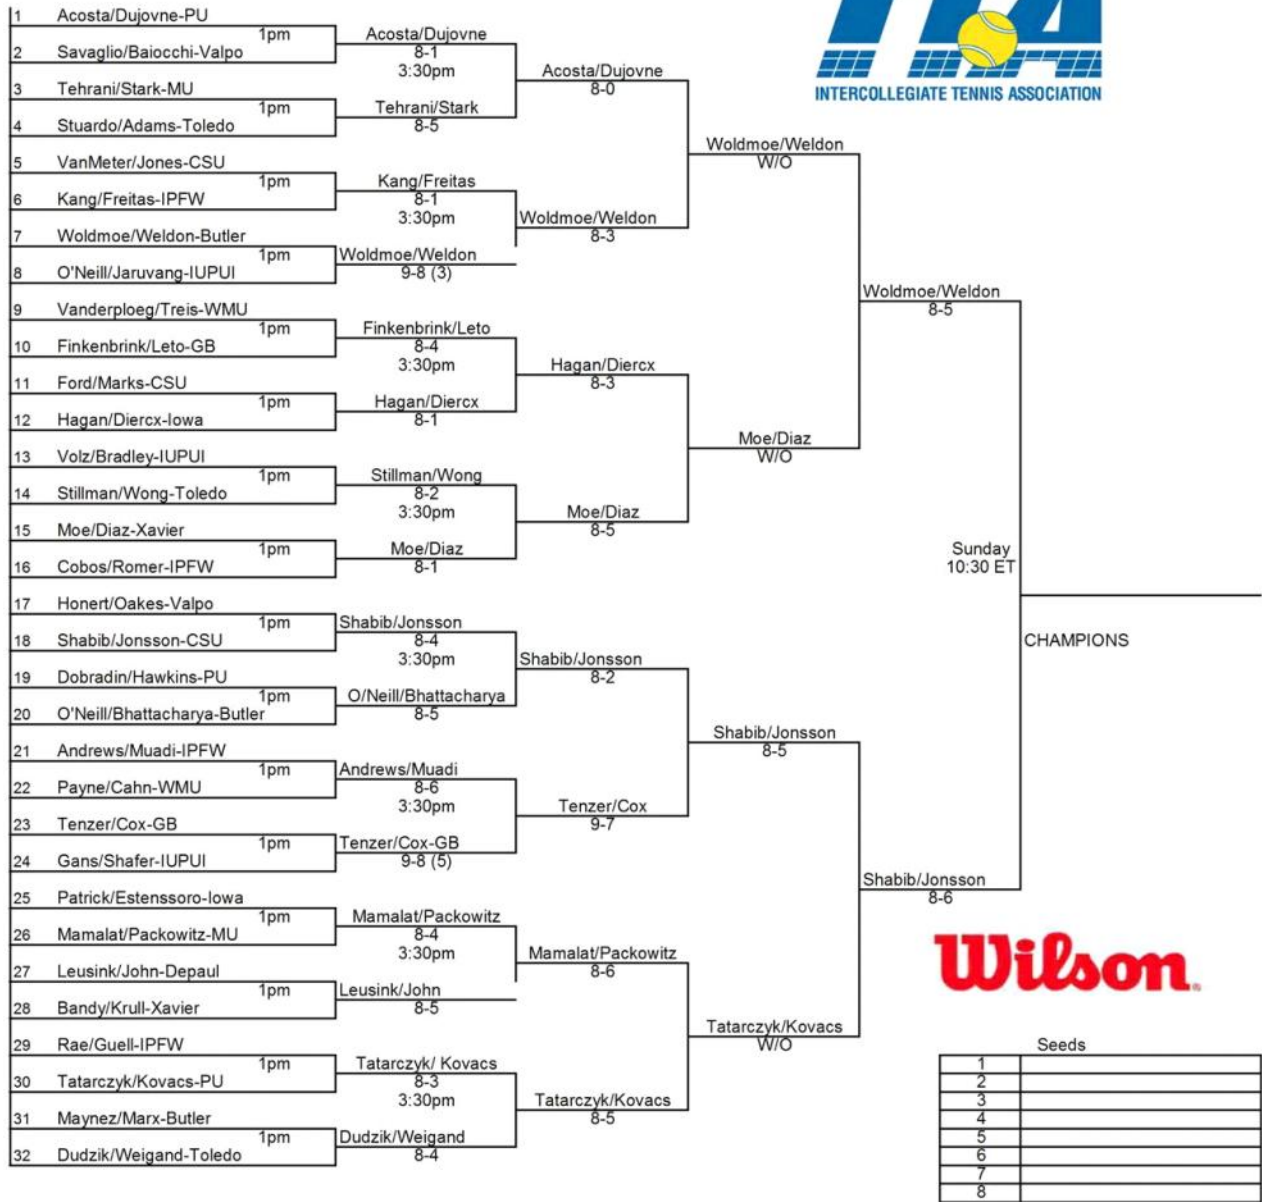

2012 Purdue Fall Invitational
An Intercollegiate Tennis Association Sanctioned Event
Consolation Matches

9 am	1	VanMeter-CSU
	2	Dobradin-Purdue
9 am	5	Woldmoe-Butler
	6	Stillman-Toledo
9 am	9	Marx-Butler
	10	Raa-IPFW
9 am	13	Krull-Xavier
	14	Gans-IUPUI
10 am	17	Stuardo-Toledo
	18	Jaruvang-IUPUI
10 am	21	Abunku-Xavier
	22	Meza-Toledo
10 am	25	Diaz-Xavier
	26	Freitas-IPFW
10 am	29	Muadi-IPFW
	30	Dudzik-Toledo
TBA	33	Cona-Toledo
	34	Bandy-Xavier
TBA	37	Moe-Xavier
	38	Ford-CSU
TBA	41	Geeraert-Butler
	42	Cobos-IPFW
TBA	45	Notkin-GB
	46	Hedderig-IUPUI
TBA	49	Maynez-Butler
	50	Wareti-Toledo
TBA	53	Guell-IPFW
	54	O'Neill-IUPUI
TBA	57	Carman-Xavier
	58	Sztrejman-IPFW

2012 Purdue Fall Invitational

An Intercollegiate Tennis Association Sanctioned Event

Flight A Doubles Main Draw