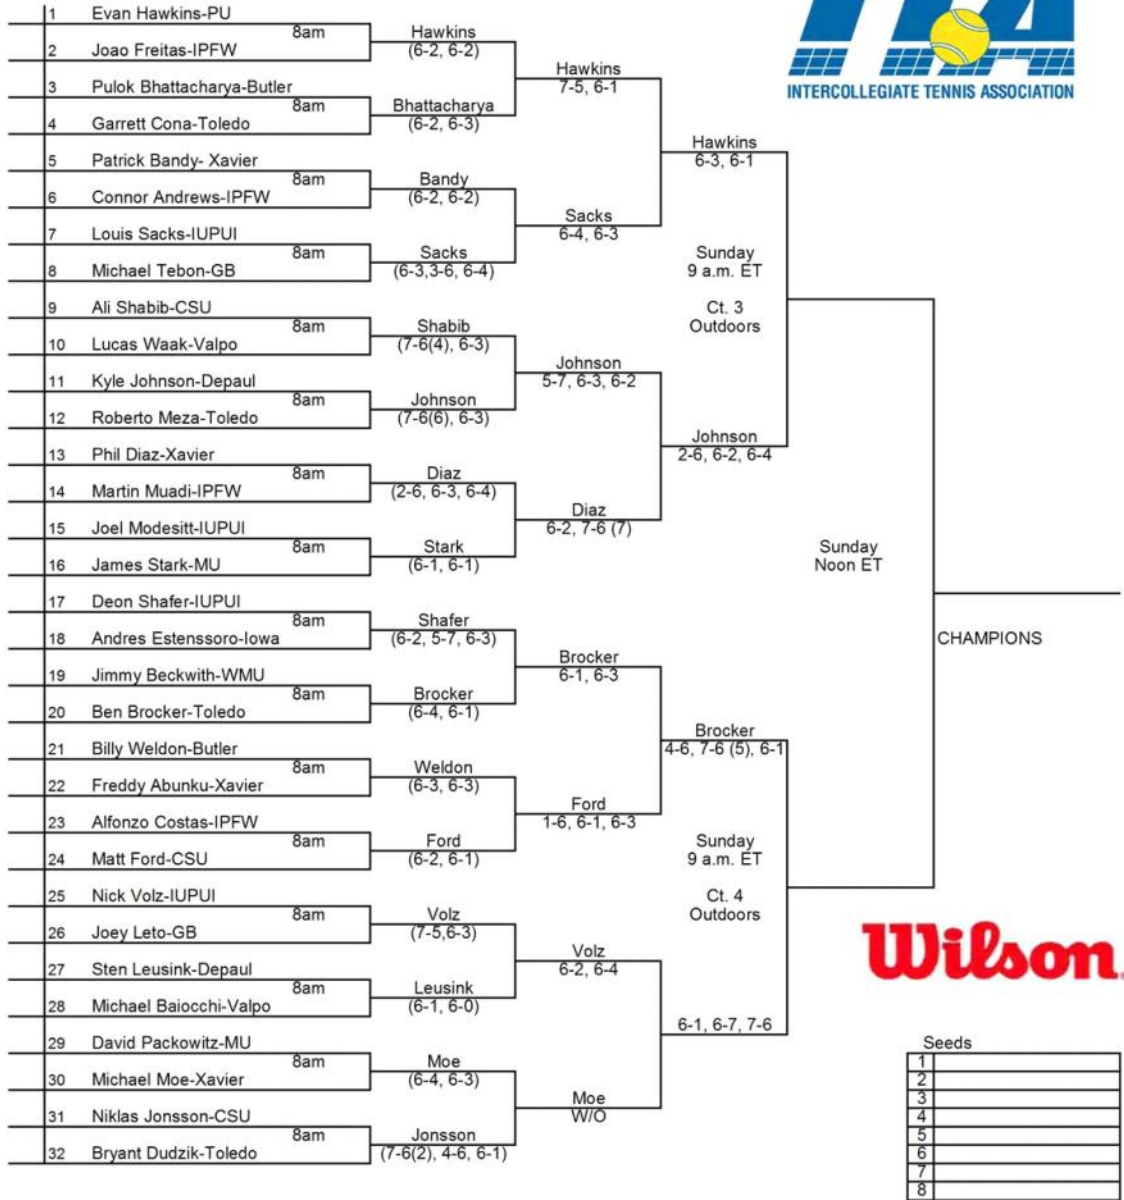

**2012 Purdue Fall Invitational**  
An Intercollegiate Tennis Association Sanctioned Event  
**Flight A Singles Main Draw**

**2012 Purdue Fall Invitational**  
 An Intercollegiate Tennis Association Sanctioned Event  
 Flight A Singles Consolation

**SEEDS**

1	
2	
3	
4	

**2012 Purdue Fall Invitational**  
 An Intercollegiate Tennis Association Sanctioned Event  
**Flight B singles Main draw**

Seeds
1
2
3
4
5
6
7
8

**2012 Purdue Fall Invitational**  
 An Intercollegiate Tennis Association Sanctioned Event  
 Flight B singles consolation