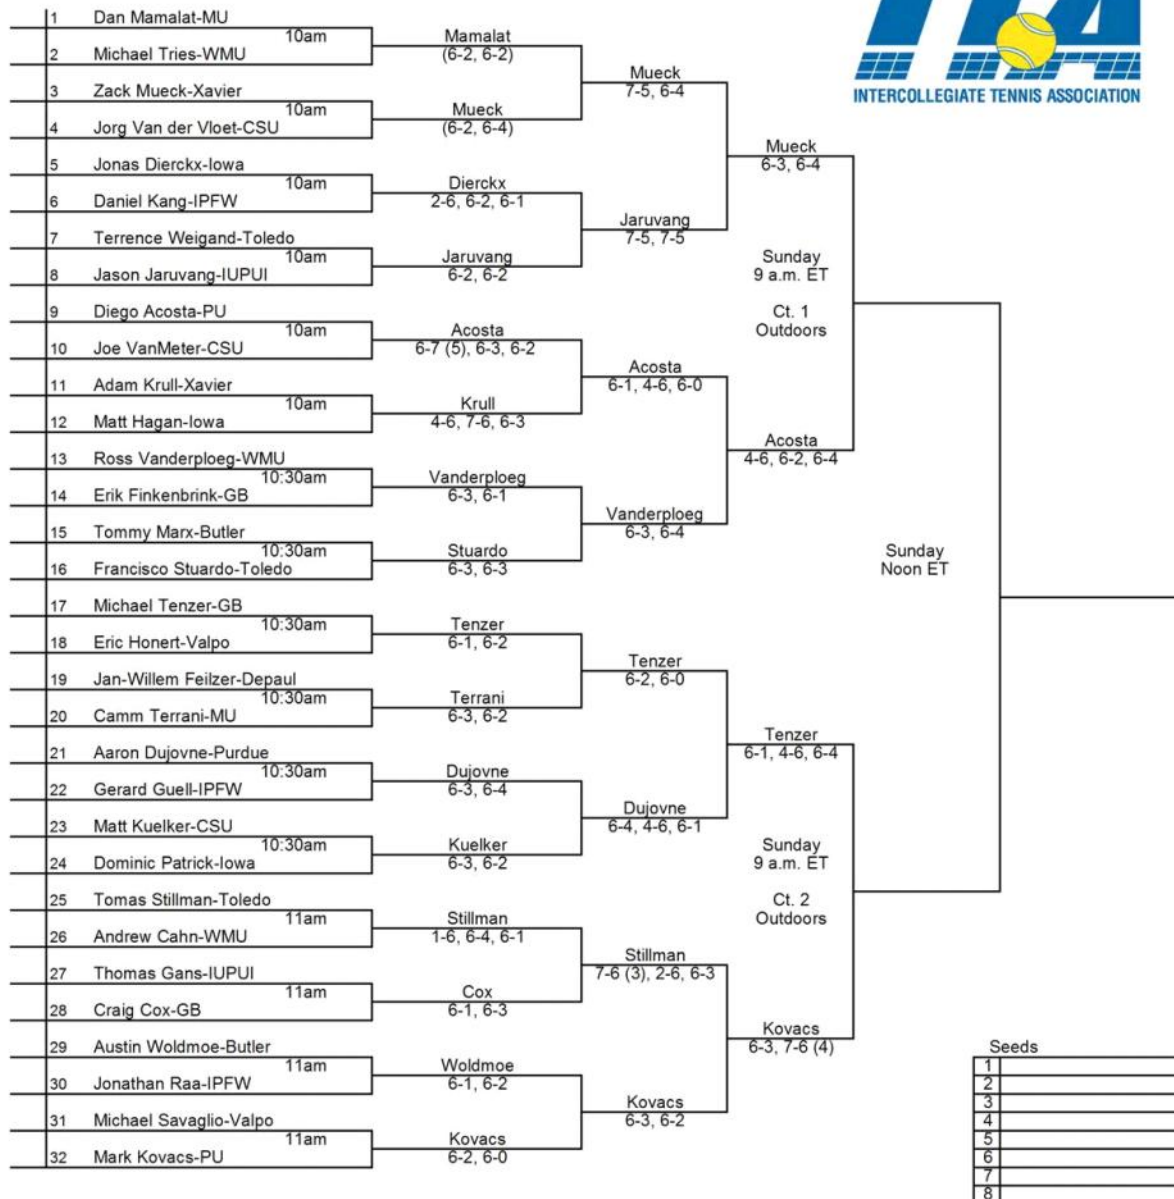

**2012 Purdue Fall Invitational**  
An Intercollegiate Tennis Association Sanctioned Event  
**Flight A Singles Main Draw**

**2012 Purdue Fall Invitational**  
 An Intercollegiate Tennis Association Sanctioned Event  
 Flight A Singles Consolation

**SEEDS**

1	
2	
3	
4	

**2012 Purdue Fall Invitational**  
 An Intercollegiate Tennis Association Sanctioned Event  
**Flight B singles Main draw**

Seeds
1
2
3
4
5
6
7
8

**2012 Purdue Fall Invitational**  
 An Intercollegiate Tennis Association Sanctioned Event  
 Flight B singles consolation