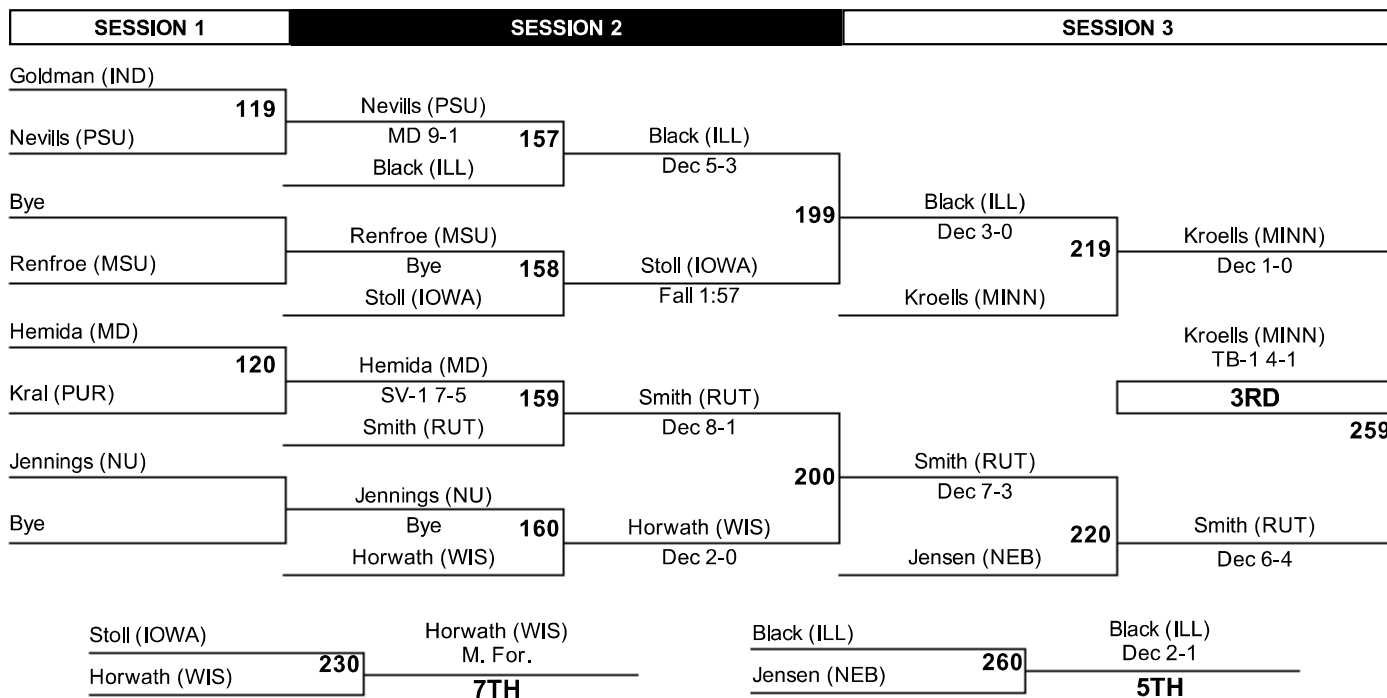

2016 Big Ten Wrestling Championships

285

Stoll (IOWA) vs Horwath (WIS) M. For. **7TH**

Black (ILL) vs Jensen (NEB) **5TH**