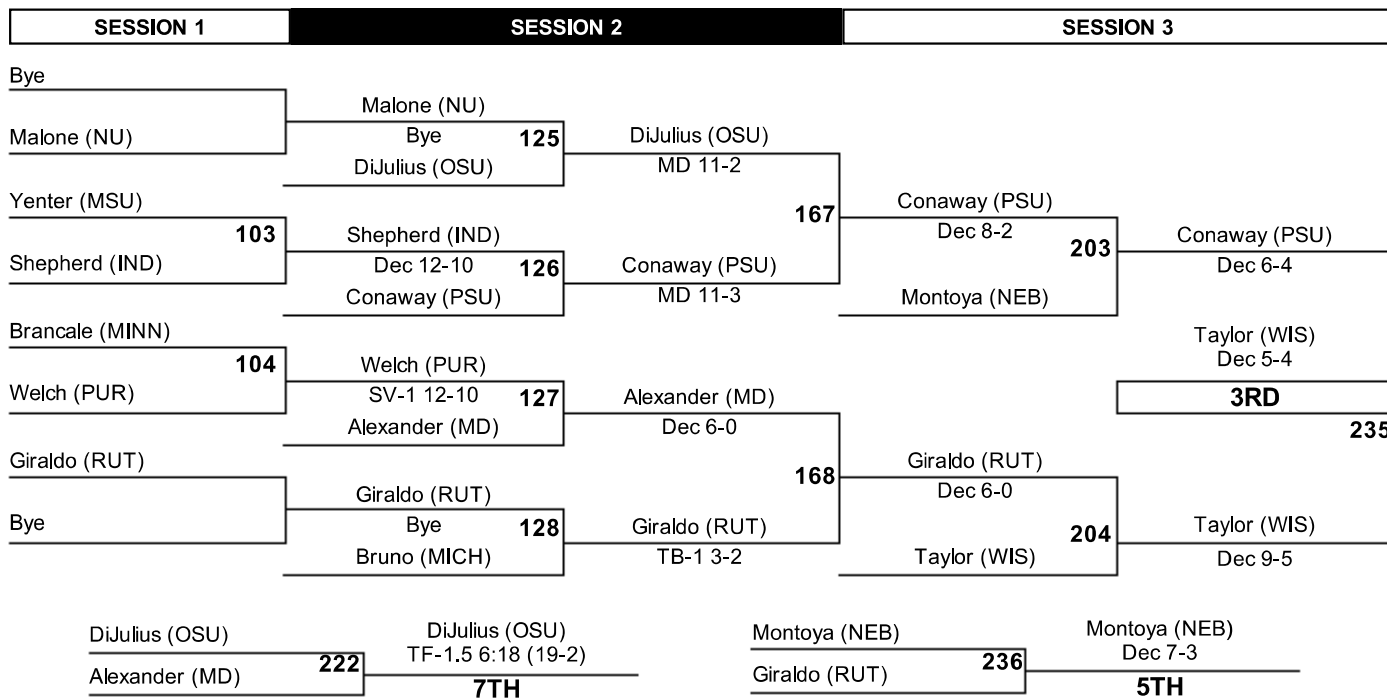

2016 Big Ten Wrestling Championships

133

2016 Big Ten Wrestling Championships

141

SESSION 1		SESSION 2		SESSION 3	
(1) Micah Jordan (OSU) RS Fr (25-2)	13	Jordan (OSU)	69	Gulibon (PSU)	169
Brody Grothus (IOWA) RS Sr (4-7)		Dec 5-3		TB-2 3-2	
Bye	14	Gulibon (PSU)	70	Gasca III (MSU)	237
(8) Jimmy Gulibon (PSU) RS Jr (12-9)		Bye		Dec 6-5	
(5) Javier Gasca III (MSU) RS So (20-8)	15	Gasca III (MSU)	71	Ashnault (RUT)	237
Tommy Cash (IND) Fr (1-10)		MD 15-4		Dec 7-2	
Alfred Bannister (MD) RS Fr (10-10)	16	Oster (NU)	72	Ashnault (RUT)	237
(4) Jameson Oster (NU) RS Sr (12-6)		Dec 9-5		Dec 8-4	
(3) Anthony Ashnault (RUT) RS So (29-3)	17	Ashnault (RUT)	71	Ashnault (RUT)	237
George Fisher (MICH) RS So (8-13)		Fall 3:40		Dec 5-2	
Bye	18	Abidin (NEB)	72	Ashnault (RUT)	237
(6) Anthony Abidin (NEB) RS Sr (18-13)		Bye		Dec 8-4	
(7) Danny Sabatello (PUR) Jr (19-15)	17	Sabatello (PUR)	72	Sabatello (PUR)	237
Gabe Grahek (WIS) RS So (4-10)		Dec 4-0		Dec 11-6	
Mousa Jodeh (ILL) So (6-13)	18	Thorn (MINN)	72	Sabatello (PUR)	237
(2) Tommy Thorn (MINN) RS Fr (34-9)		MD 10-2		Dec 11-6	