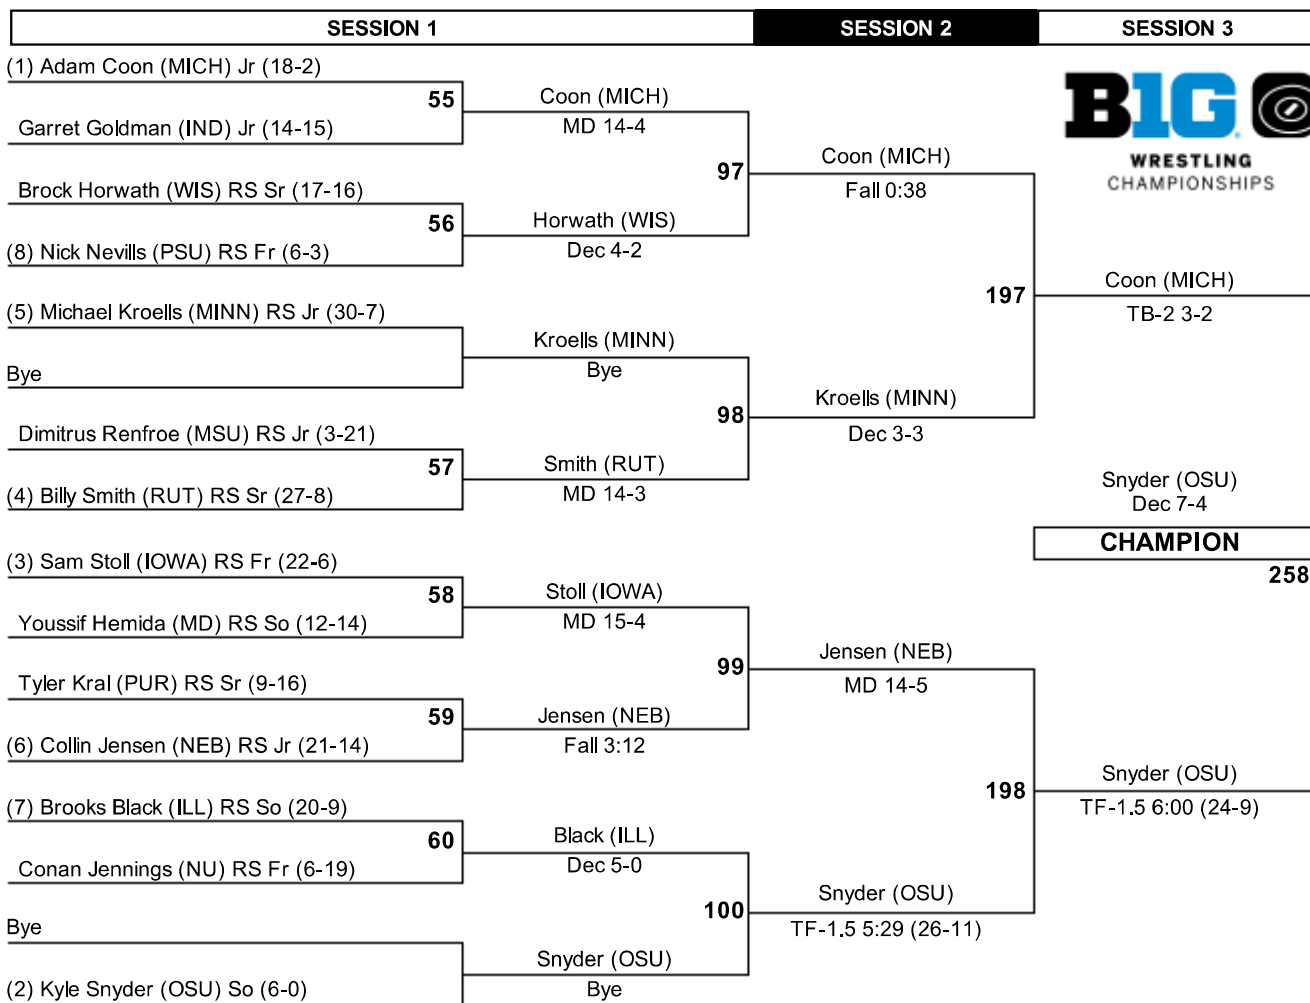

2016 Big Ten Wrestling Championships

285

Stoll (IOWA) vs Horwath (WIS) M. For. **7TH**

Black (ILL) vs Jensen (NEB) **5TH**