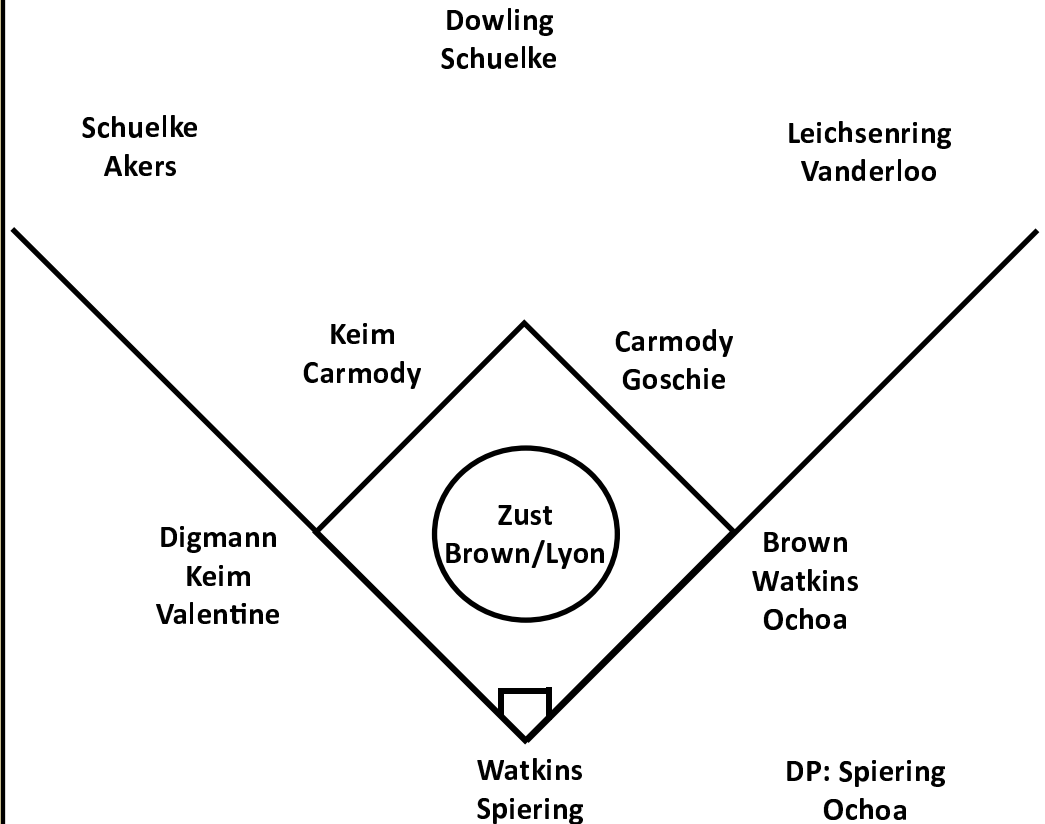

Iowa Softball By the Numbers (as of Feb. 23)

Iowa Team Highs

Longest Winning Streak	4
Longest Losing Streak	1
Current Streak	0
Largest Margin of Victory	4
Largest Margin of Defeat	6
Most At-Bats	Illinois State (2/20), 29
Most Runs Scored	three times, 7
Most Hits	Drake (2/13), 9
Most RBI	two times, 6
Most Doubles	Iowa State (2/13), 2
Most Triples	three times, 1
Most Home Runs	eight times, 1
Most Stolen Bases	two times, 3
Most Strikeouts (pitchers)	Drake (2/13), 7
Most Errors	three times, 2
Most Runs Allowed	Iowa State (2/13), 8
Most Hits Allowed	Iowa State (2/13) 12
Most Walks Allowed	Iowa State (2/13), 5

Iowa's Individual Team Batting Leaders

Batting Avg.	Carmody, .448
Games Played	10 players, 9
Games Started	eight players, 9
At Bats	Digmann, 32
Runs	Digmann, 7
Hits	Digmann, Carmody, 13
Doubles	Carmody, 2

Triples	Watkins, 2
Home Runs	Carmody, 4
RBI	Carmody, 9
Total Bases	Carmody, 27
Slugging Pct.	Carmody, .667
Walks	Schuelke, 7
Hit by Pitch	three players, 2
Strikeouts	Schuelke, 10
On-Base Percentage	Carmody, .467
Sacrifice Flies	Brown, 1
Sacrifice Hits	Keim, 3
Stolen Bases	Digmann, 4
Stolen Base Attempts	Digmann, 4

Iowa's Individual Pitching Leaders

ERA	Zust, 2.45
Wins	Zust, 4
Appearances	Zust, 9
Games Started	Zust, 7
Complete Games	Zust, 5
Shutouts	Zust, 1
Saves	Zust, 1
Innings Pitched	Zust, 44.0
Strikeouts	Zust, 25
Opponent Batting Average	Zust, .209

Hawkeye Defensive Depth Chart