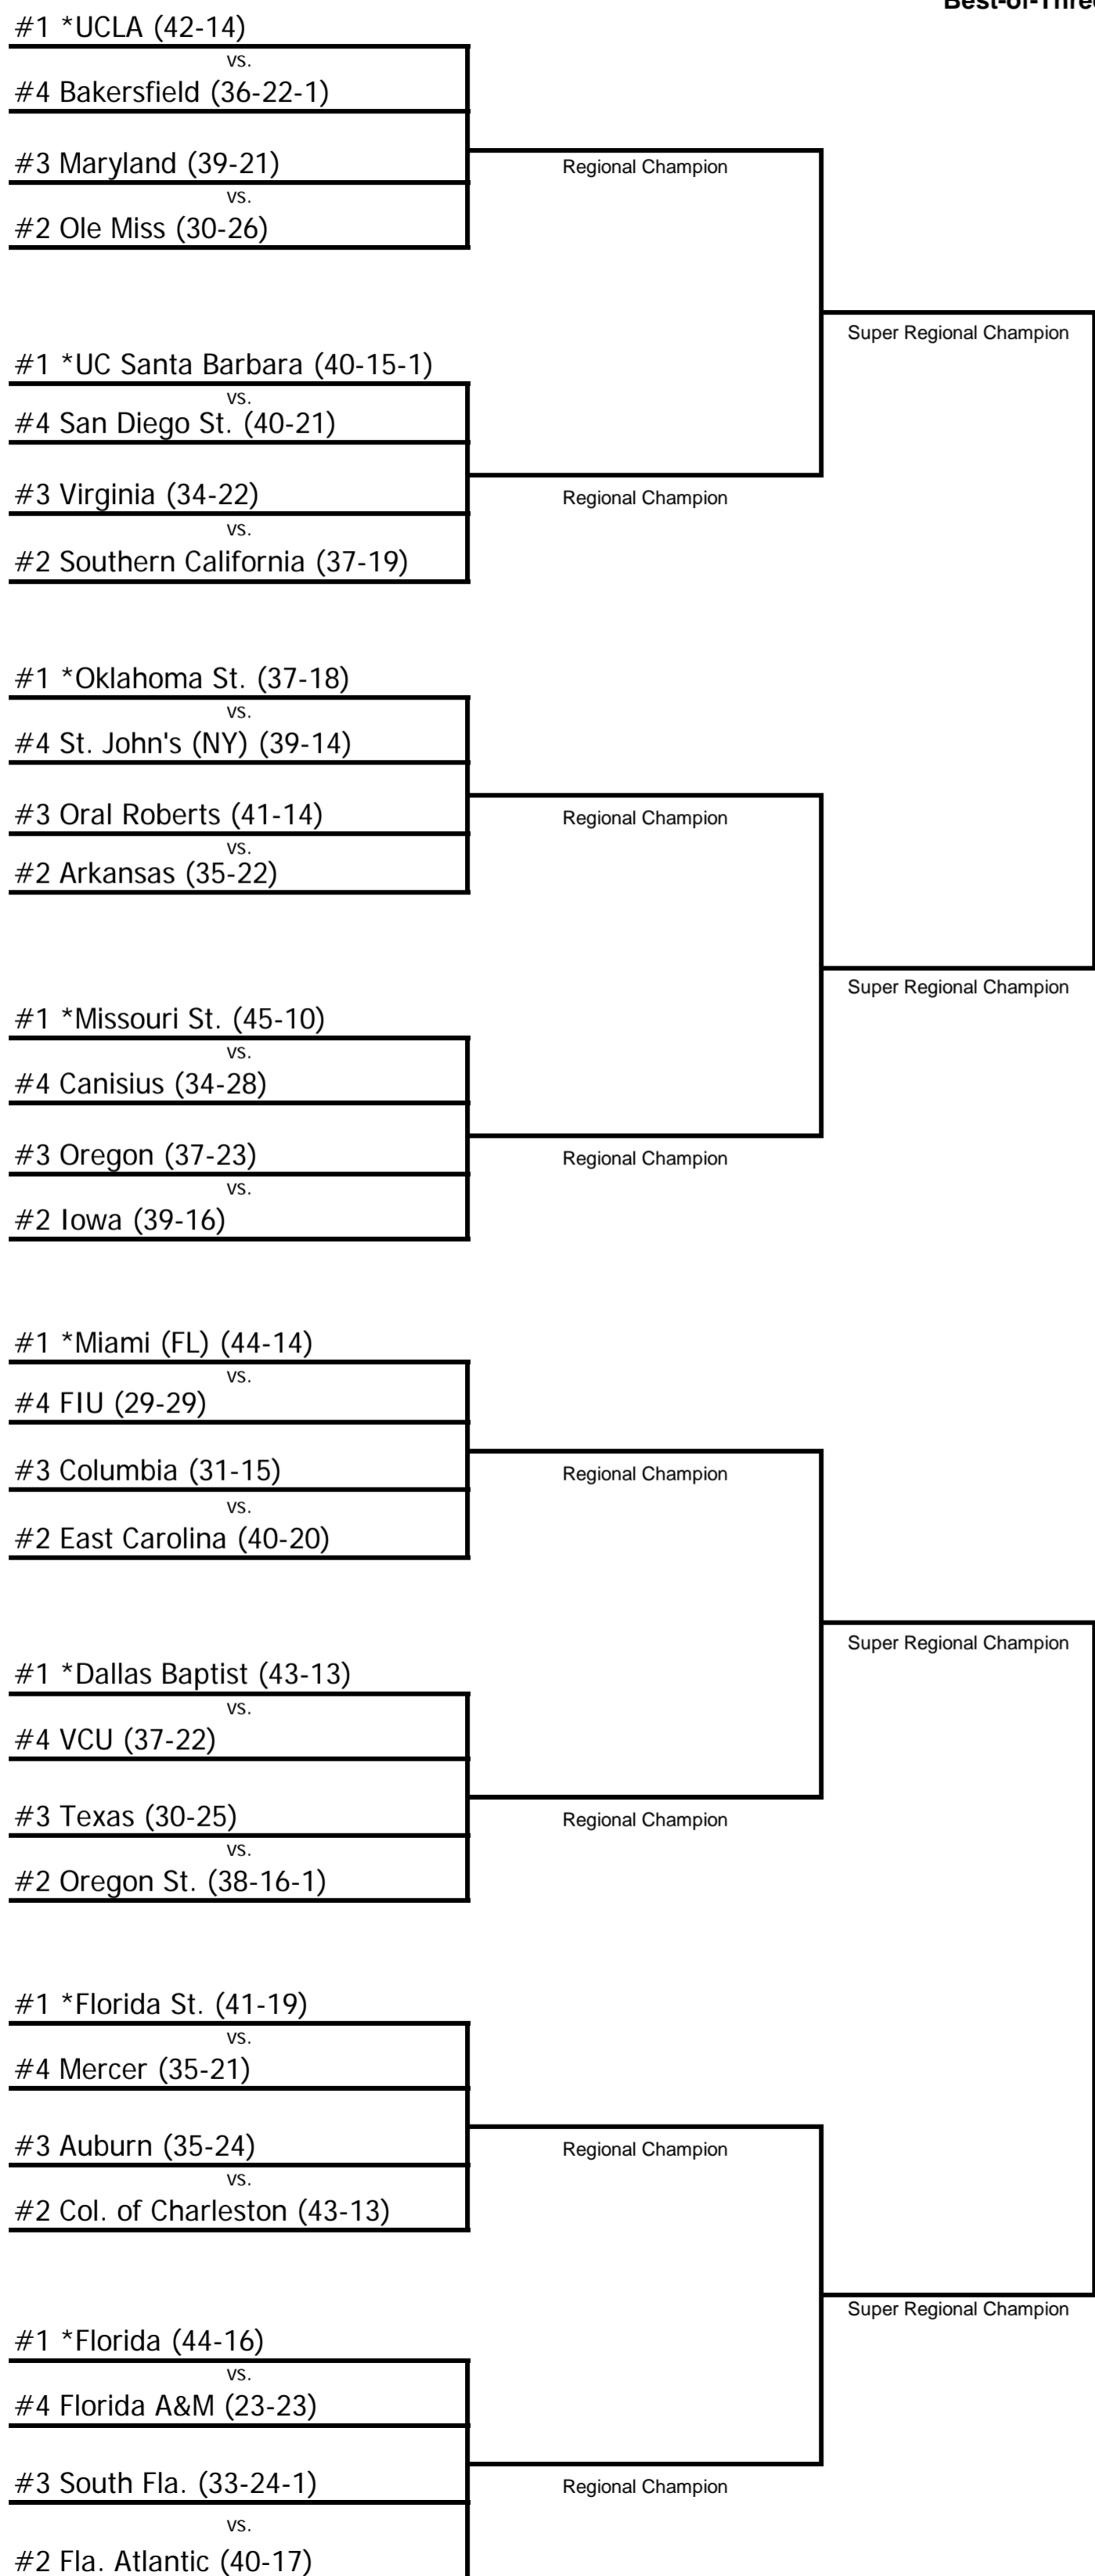

# 2015 NCAA Division I Baseball

**Regionals**  
 May 29-June 1  
 \*Campus or Neutral Sites  
 Double Elimination  
 First-Round Pairings

**Super Regionals**  
 June 5-7 or June 6-8  
 \*Campus or Neutral Sites  
 Best-of-Three Games

**Men's College World Series (CWS)**  
 June 13-23/24  
 Omaha, Nebraska  
 Double Elimination  
 First-Round Pairings  
 Best-of-Three CWS Finals

## National Top Eight Seeds

1. UCLA (42-14)
2. LSU (48-10)
3. Louisville (43-16)
4. Florida (44-16)
5. Miami (FL) (44-14)
6. Illinois (47-8-1)
7. TCU (43-11)
8. Missouri St. (45-10)

**Men's College World Series (CWS)**  
 June 13-23/24  
 Omaha, Nebraska  
 Double Elimination  
 First-Round Pairings  
 Best-of-Three CWS Finals

**Super Regionals**  
 June 5-7 or June 6-8  
 \*Campus or Neutral Sites  
 Best-of-Three Games

**Regionals**  
 May 29-June 1  
 \*Campus or Neutral Sites  
 Double Elimination  
 First-Round Pairings