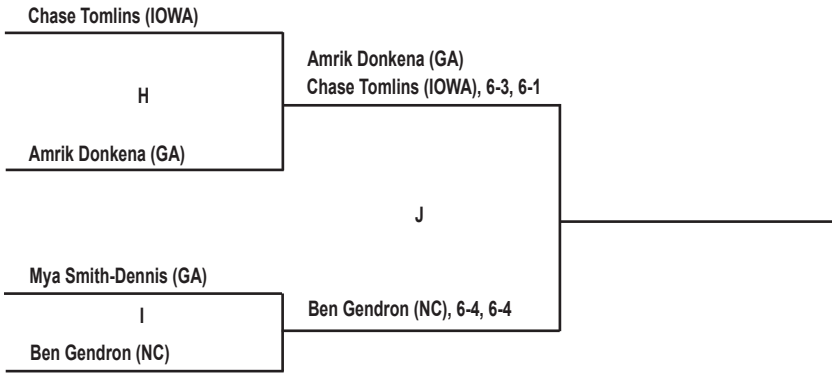

2012 Drake Fall Invitational 'A' Flight Singles

- PARTICIPATING SCHOOLS**
- Creighton (CU)
 - Drake (DU)
 - Gustavus Adolphus (GA)
 - Iowa (IOWA)
 - Northern Colorado (NC)
 - North Dakota (ND)
 - Northern Illinois (NIU)

2012 Drake Fall Invitational 'B' Flight Singles

PARTICIPATING SCHOOLS

- Creighton (CU)
- Drake (DU)
- Gustavus Adolphus (GA)
- Iowa (IOWA)
- Northern Colorado (NC)
- North Dakota (ND)
- Northern Illinois (NIU)