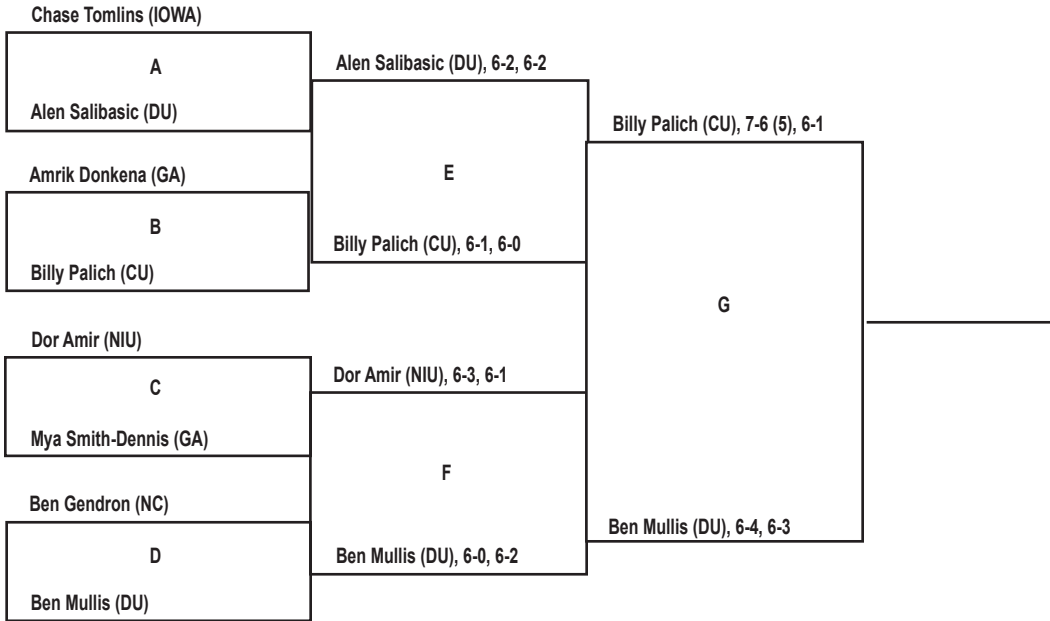

2012 Drake Fall Invitational 'A' Flight Singles

- PARTICIPATING SCHOOLS**
- Creighton (CU)
 - Drake (DU)
 - Gustavus Adolphus (GA)
 - Iowa (IOWA)
 - Northern Colorado (NC)
 - North Dakota (ND)
 - Northern Illinois (NIU)

2012 Drake Fall Invitational 'B' Flight Singles

PARTICIPATING SCHOOLS

- Creighton (CU)
- Drake (DU)
- Gustavus Adolphus (GA)
- Iowa (IOWA)
- Northern Colorado (NC)
- North Dakota (ND)
- Northern Illinois (NIU)