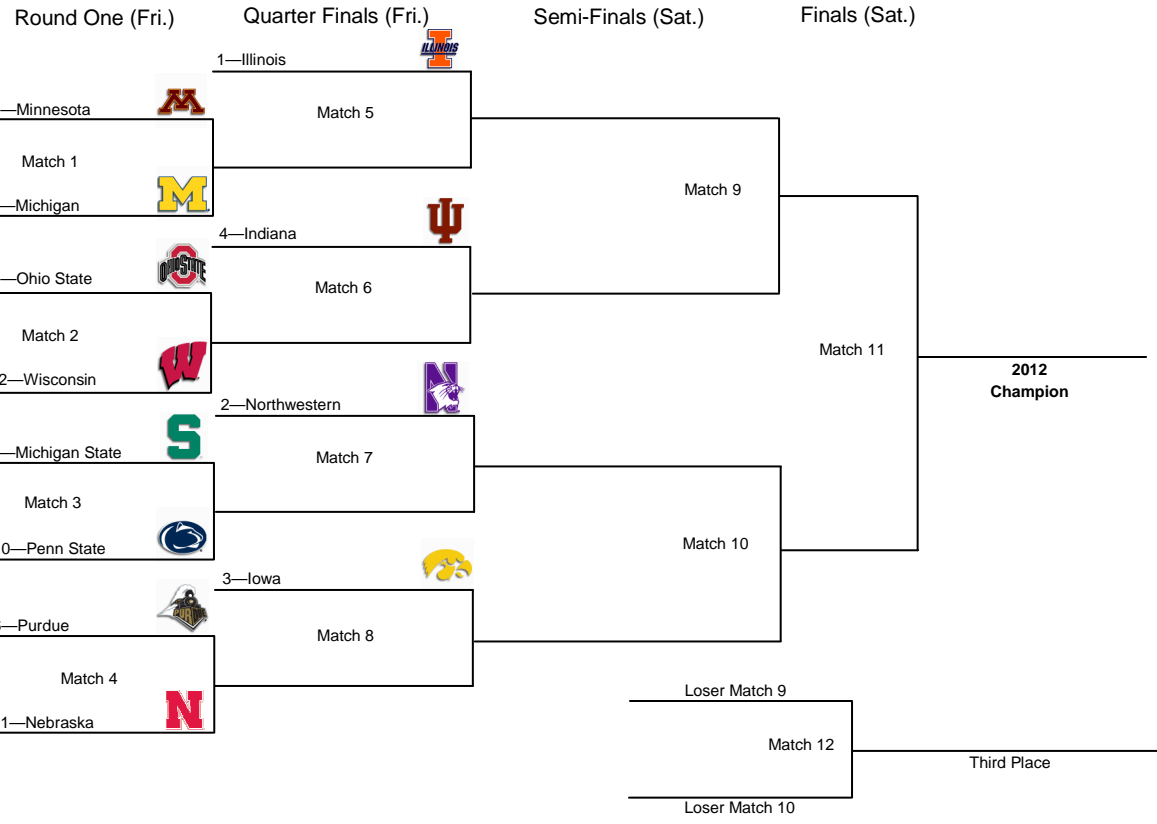

2013 BIG TEN MATCH PLAY CHAMPIONSHIP

Tee Times (Twosomes / 8 Min. Intervals)			
Day 1 (Friday) Morning Matches		Day 2 (Sat.) Morning Matches	
Match 1 No. 1 Tee	7:30 AM 7:38 AM 7:44 AM	Match 9 No. 1 Tee	7:30 AM 7:38 AM 7:44 AM
Match 3 No.10 Tee	7:52 AM 8:00 AM	Match 13 No.10 Tee	7:52 AM 8:00 AM
Match 2 No. 1 Tee	8:08 AM 8:16 AM 8:24 AM	Match 10 No. 1 Tee	8:08 AM 8:16 AM 8:24 AM
Match 4 No.10 Tee	8:32 AM 8:40 AM	Match 14 No.10 Tee	8:32 AM 8:40 AM
		Match 18 No. 1 Tee	8:48 AM 8:56 AM 9:04 AM
		Match 19 No.10 Tee	9:12 AM 9:20 AM
Day 1 (Friday) Afternoon Matches		Day 2 (Sat.) Afternoon Matches	
Match 5 No. 1 Tee	12:00 PM 12:08 PM 12:16 PM	Match 11 No. 1 Tee	1:00 PM 1:08 PM 1:16 PM
Match 7 No.10 Tee	12:24 PM 12:32 PM	Match 15 No.10 Tee	1:24 PM 1:32 PM
Match 6 No. 1 Tee	12:40 PM 12:48 PM 12:56 PM	Match 12 No. 1 Tee	1:40 PM 1:48 PM 1:56 PM
Match 8 No.10 Tee	1:04 PM 1:12 PM	Match 20 No.10 Tee	2:04 PM 2:12 PM
Match 16 No. 1 Tee	1:20 PM 1:28 PM 1:36 PM		
Match 17 No.10 Tee	1:44 PM 1:52 PM		
Bradenton Sunrise: 7:12 AM, Sunset: 6:18 PM			
Bracket Based on Final Fall Golfstat Rankings as of 11.21.12			