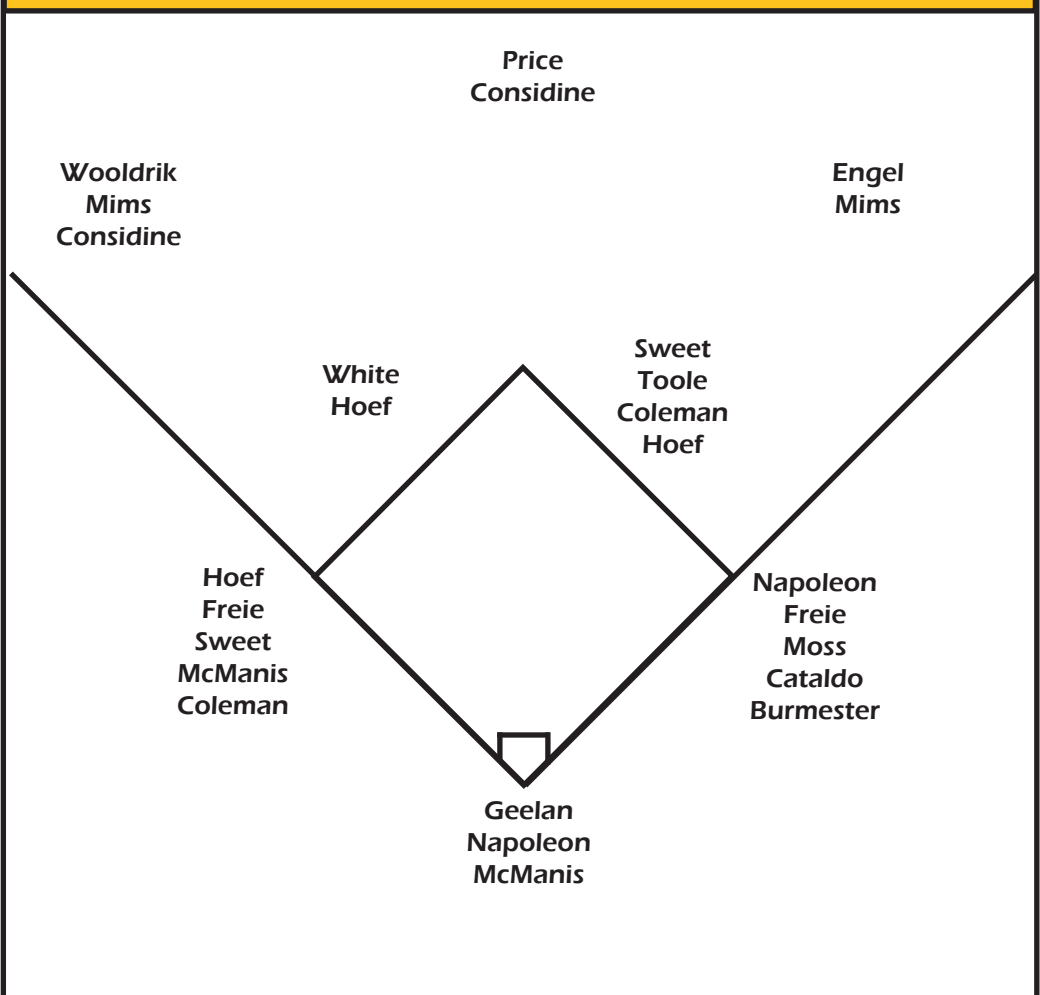

RBI	SWEET (15)
TOTAL BASES	PRICE, SWEET (36)
SLUGGING PCT	GEELAN (.667)
WALKS	FREIE, MOSS (10)
HIT BY PITCH	WHITE, HOEF (6)
STRIKEOUTS	WHITE (20)
ON-BASE PERCENTAGE	GEELAN (.545)
OPS	GEELAN (1.212)
SACRIFICE FLIES	FIVE TIED (1)
SACRIFICE BUNTS	WHITE (7)
STOLEN BASES	SWEET (11)
STOLEN BASE ATTEMPTS	SWEET (15)

Iowa's Individual Team Batting Leaders

BATTING AVE.	GEELAN (.444)
GAMES	FOUR TIED (22)
GAMES STARTED	PRICE (22)
AT BATS	PRICE (89)
RUNS	PRICE (18)
HITS	SWEET (30)
DOUBLES	FREIE, SWEET (6)
TRIPLES	PRICE (2)
HOME RUNS	GEELAN (1)

Iowa's Individual Pitching Leaders

ERA	GUDEX (0.00)
WINS	GUDEX (3)
LOSSES	SEWARD, O'LOUGHLIN (3)
WINNING PCT	FOUR TIED (1.000)
APPEARANCES	GUDEX (12)
GAMES STARTED	MAITLAND (6)
COMPLETE GAMES	MAITLAND (1)
SHUTOUTS	
SAVES	GUDEX (4)
INNINGS PITCHED	MAITLAND (34 1/3)
STRIKEOUTS	MAITLAND (25)
OPPONENT BATTING AVERAGE	GUDEX (.075)
WHIP	GUDEX (0.45)

Hawkeye Defensive Depth Chart