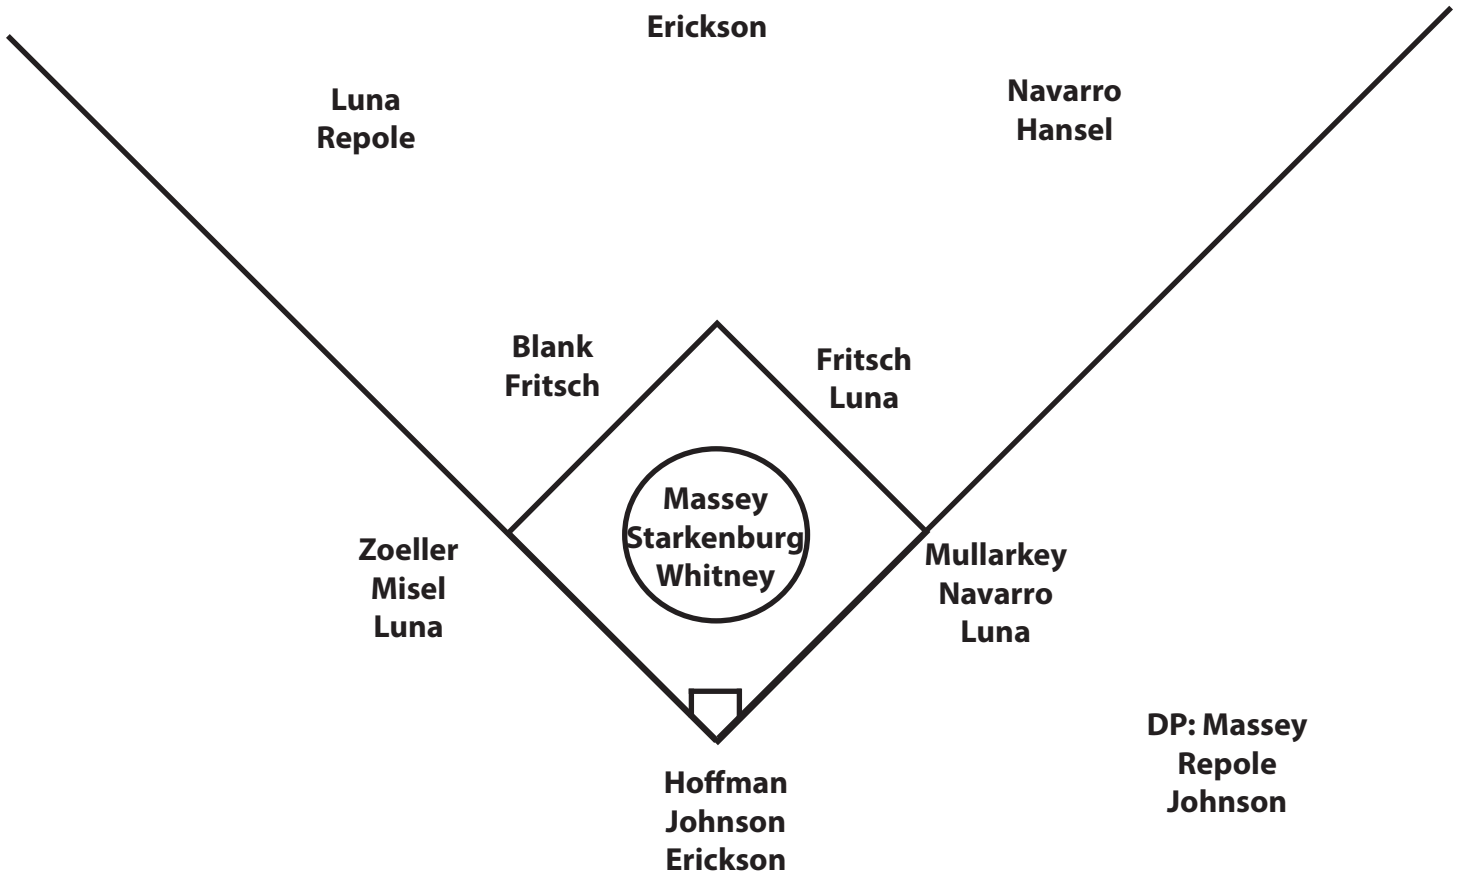

2014 Iowa Individual Team Batting Leaders

Batting Avg.	.361, Megan Blank
Games Played	47 (4 players)
Games Started	47 (3 players)
At Bats	140, Erin Erickson
Runs	21, Megan Blank

Hits	48, Megan Blank
Doubles	11, Megan Blank
Triples	3, Megan Blank/Claire Fritsch
Home Runs	6, Kayla Massey
RBIs	25, Megan Blank
Total Bases	80, Megan Blank
Walks	21, Megan Blank
Hit by Pitch	8, Whitney Repole
Strikeouts	33, Michelle Zoeller
On-Base Percentage	.452, Megan Blank
Sacrifice Flies	1, Blank/Erickson/Fritsch/Hoffman/Luna/Repole
Sacrifice Hits	9, Alyssa Navarro
Stolen Bases	7, Claire Fritsch
Stolen Base Attempts	12, Claire Fritsch

2014 Iowa Individual Pitching Leaders

ERA	2.86, Kayla Massey
Wins	10, Kayla Massey
Appearances	31, Kayla Massey
Games Started	28, Kayla Massey
Complete Games	24, Kayla Massey
Shutouts	3, Kayla Massey
Saves	1, Shayla Starkenburg/Micaela Whitney
Innings Pitched	191.0, Kayla Massey
Strikeouts	121, Kayla Massey
Opponent Batting Average	.263, Kayla Massey

HAWKEYE DEFENSIVE DEPTH CHART