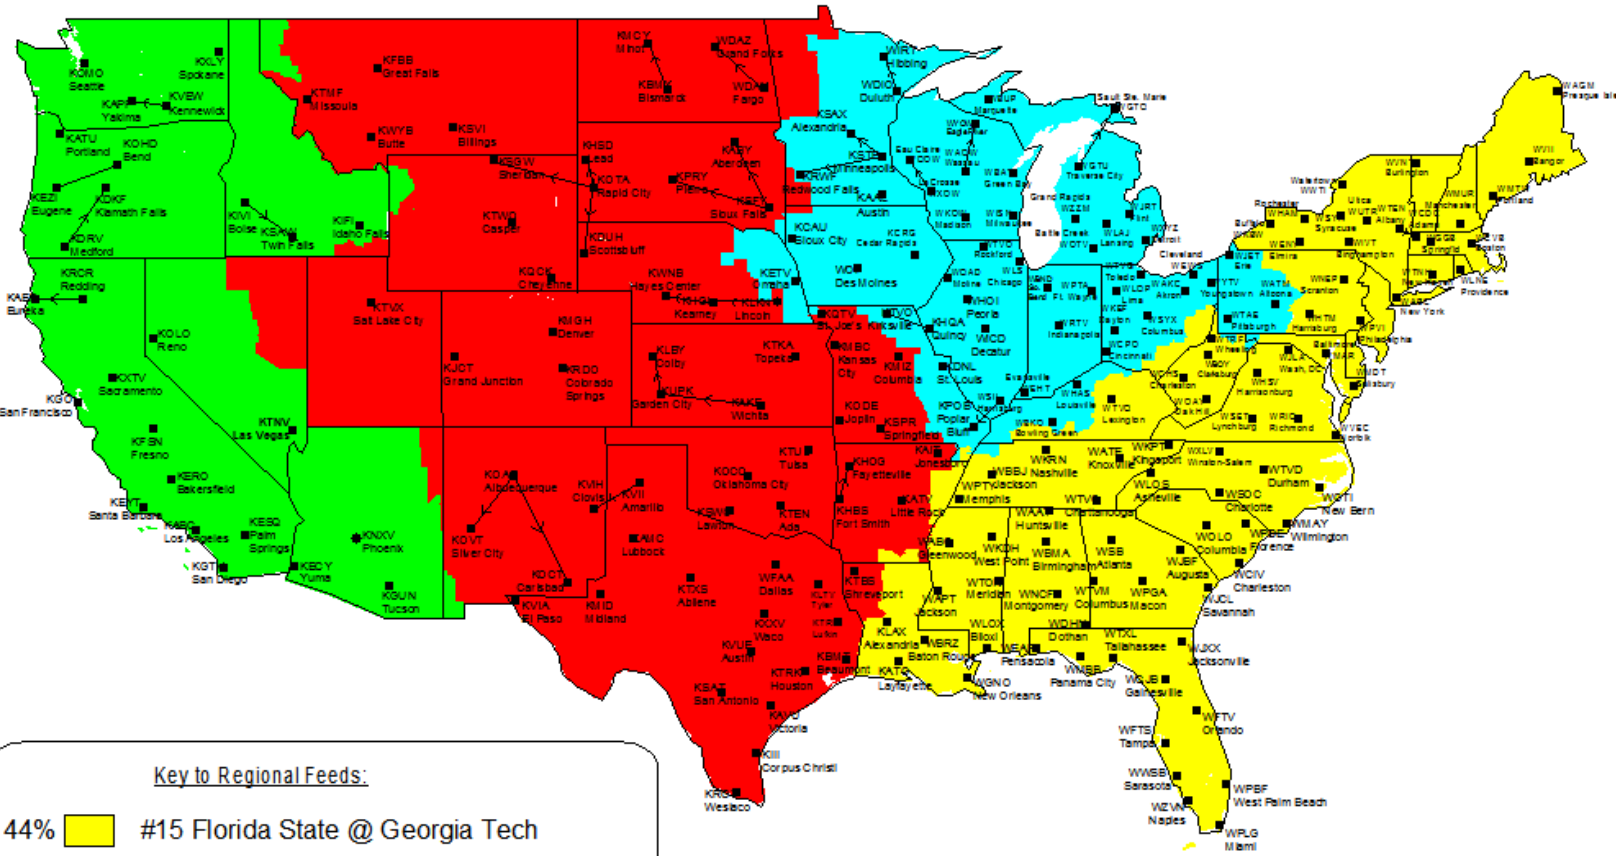

College Football Presented by Best Buy - ESPN on ABC

Florida State @ Georgia Tech, Iowa @ Illinois, Iowa State @ Oklahoma State, Oregon @ California
Saturday, November 1, 2008 3:30 - 7:00 PM ET / 12:30 - 3:30 PM PT

Key to Regional Feeds:

- 44% #15 Florida State @ Georgia Tech
- 22% Iowa @ Illinois
- 18% #24 Oregon @ California
- 16% Iowa State @ #9 Oklahoma State

Alaska and Hawaii will receive Oregon @ California.

Iowa stations will receive Iowa St. @ Oklahoma St. on their DT-2 stations