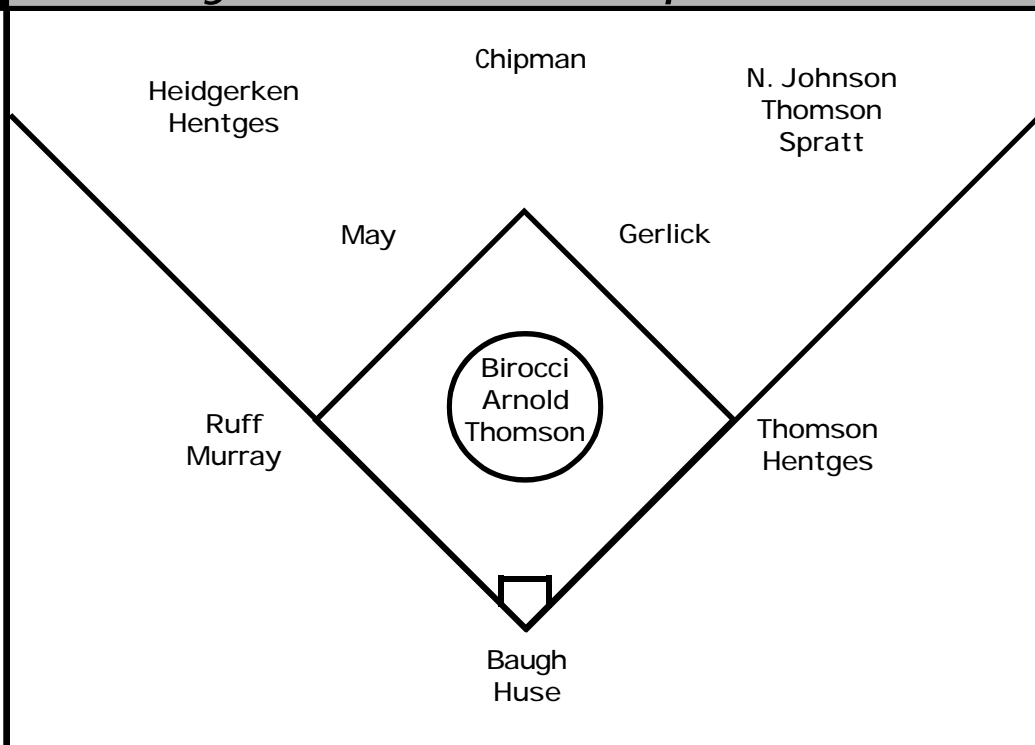

Iowa Hawkeye Roster

3	ALI ARNOLD
4	LISA BIROCCI
5	JENNA SPRATT
6	AMANDA HENTGES
7	ELISHA HUSE
9	NATALIE JOHNSON
10	STACY MAY
11	MINDY HEIDGERKEN
12	ABBY RUFF
13	SAMI BAUGH
14	LAURA CHIPMAN
16	SARAH THOMSON
17	KYLIE MURRAY
22	EMILY GERLICK

HEAD COACH: GAYLE BLEVINS
ASSISTANT: MICHELLE VENTURELLA
ASSISTANT: HOLLY VAN VLYMEN

Hawkeye Defensive Depth Chart

2003 Awards

Jessica Bashor

- First Team All-Big Ten
- Second team NFCA Midwest Regional All-American

Lindsay Bashor

- Second Team All-Big Ten

Lisa Birocci

- Third team NFCA All-American
- First team NFCA Midwest Regional All-American
- Big Ten Pitcher of the Year
- First Team All-Big Ten
- Big Ten Tournament MVP

Katie Boney

- Second Team All-Big Ten
- Second team NFCA Midwest Regional All-American

Krisin Johnson

- Second team NFCA All-American
- First team NFCA Midwest Regional All-American
- First team all-Big Ten

Stacy May

- Big Ten Freshman of the Year
- First Team All-Big Ten
- Second team NFCA Midwest Regional All-American

Iowa leads the all-time series 49-39-1. Due to rainouts, the Hawkeyes and Wolverines have met only once in the last two years. Michigan won the last meeting 3-1 in 2002. Michigan is coached by Carol Hutchins, who is in her 19th season.

Player of the Week

Hawkeye hurler **Lisa Birocci** was named Big Ten Pitcher of the Week Tuesday.

Birocci recorded all five Hawkeye victories last week and didn't allow an earned run in 24 1/3 innings.

It is the first time this season Birocci was named Pitcher of the Week. Teammate **Ali Arnold** received the honor on March 2.

She Loves Big Ten Play

Sophomore **Stacy May** has busted out in a big way in Big Ten play, hitting .444 in the conference

May has raised her overall batting average 45 points since conference play has started, from .265 to .310.

Last season, May led the Big Ten in hitting during conference play with a .450 average.

Strikeout Machine

Junior **Lisa Birocci** is continuing her strikeout rampage this season, and currently leads the Big Ten with 206.

The Des Moines native is averaging 9.5

strikeouts per seven innings.

Last season as a sophomore, Birocci set the Iowa single-season record with 260 in 238 1/3 innings pitched, an average of 7.6 per seven innings.

Walk-on Success

The Hawkeye infield has a pair of walk-on athletes in it. Sophomore **Emily Gerlick** has started every game at second base this season and is hitting .269 with a team-best five triples. Junior **Abbie Ruff** has started 22 games at third base.

One Base Isn't Enough

Senior **Sarah Thomson** hasn't felt like stopping at first base during the Big Ten season. The Rocklin, CA, native is hitting .333 in conference play, with six of her eight hits going for extra bases. She has four doubles, a triple and home run.

Her slugging percentage is a .708.

A Monster With the Sacks Packed

The last thing an opposing pitcher wants to see is **Kylie Murray** in the batter's box when the bases are loaded. So far this season, Murray is 3-for-5 with the sacks packed. One of those outs with the bases loaded was an RBI groundout.

Last year as a freshman, Murray was 4-for-5 with two grand slams when the bases were loaded.

Iowa Hawkeye

Softball