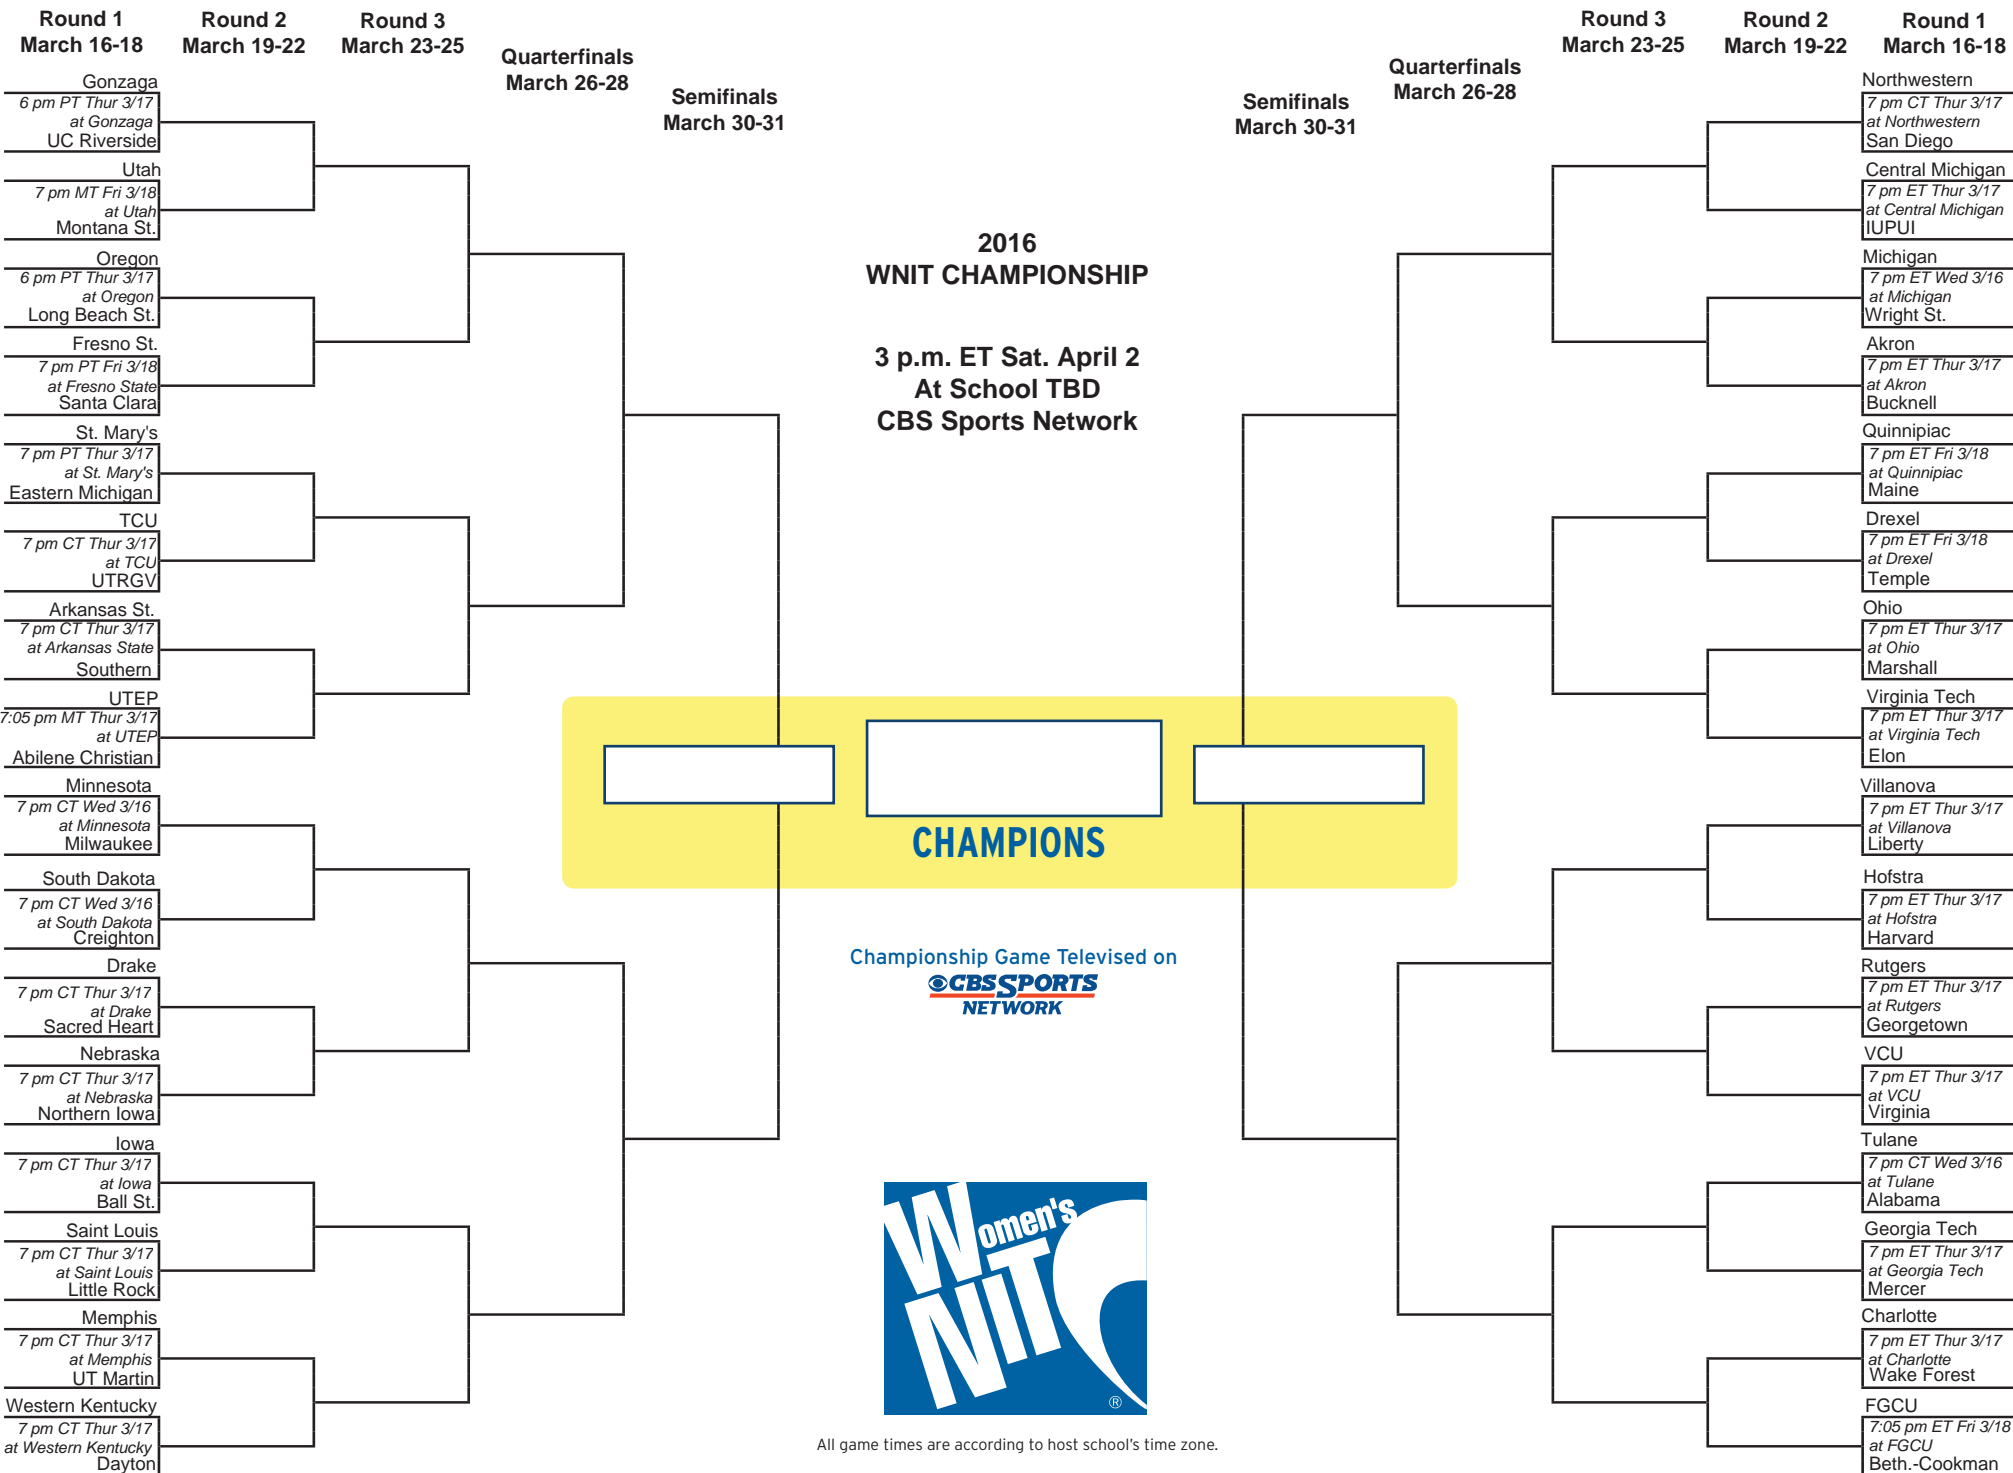

All game times are according to host school's time zone.