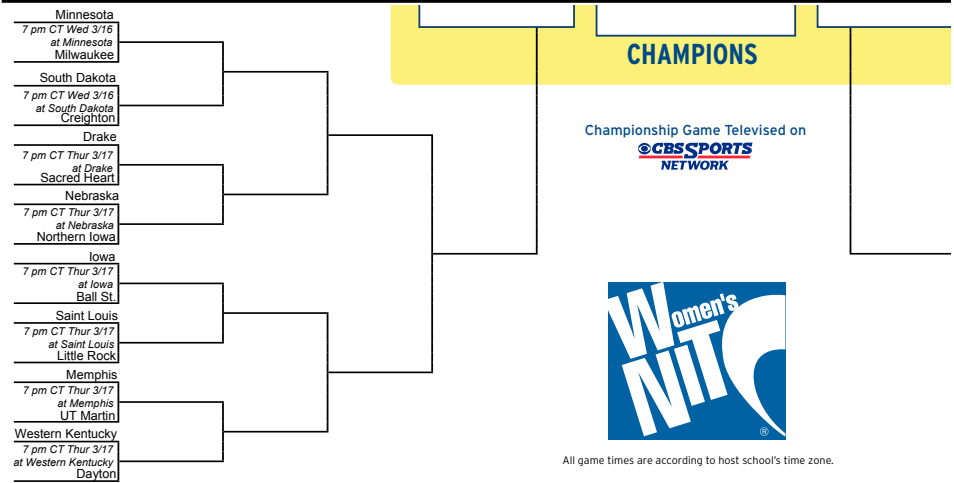

2016 Women's WNIT Bracket Lookin

2015-16 Probable Starting Lineup (Based on last game)

G • 15 • Whitney Jennings
5-5 • So. • Logansport, Ind.

PTS	AST	FG%	3-PT%
9.5	3.0	.343	.289

G/F • 2 • Ally Disterhoft
6-0 • Jr. • Iowa City, Iowa

PTS	REB	FG%	3-PT%
17.1	5.4	.536	.404

G • 11 • Tania Davis
5-4 • Fr. • Grand Blanc, Mich.

PTS	AST	FG%	3-PT%
8.0	3.4	.402	.260

C/F • 4 • Chase Coley
6-3 • So. • Minneapolis, Minn.

PTS	REB	FG%	FT%
11.2	5.8	.528	.811

Head Coach Lisa Bluder
16th season at Iowa (323-187)
32nd season overall (679-329)
• 1-of-10 active major college coaches with 600 or more wins

C • 10 • Megan Gustafson
6-3 • Fr. • Port Wing, Wis.

PTS	REB	FG%	FT%
10.3	6.7	.551	.612