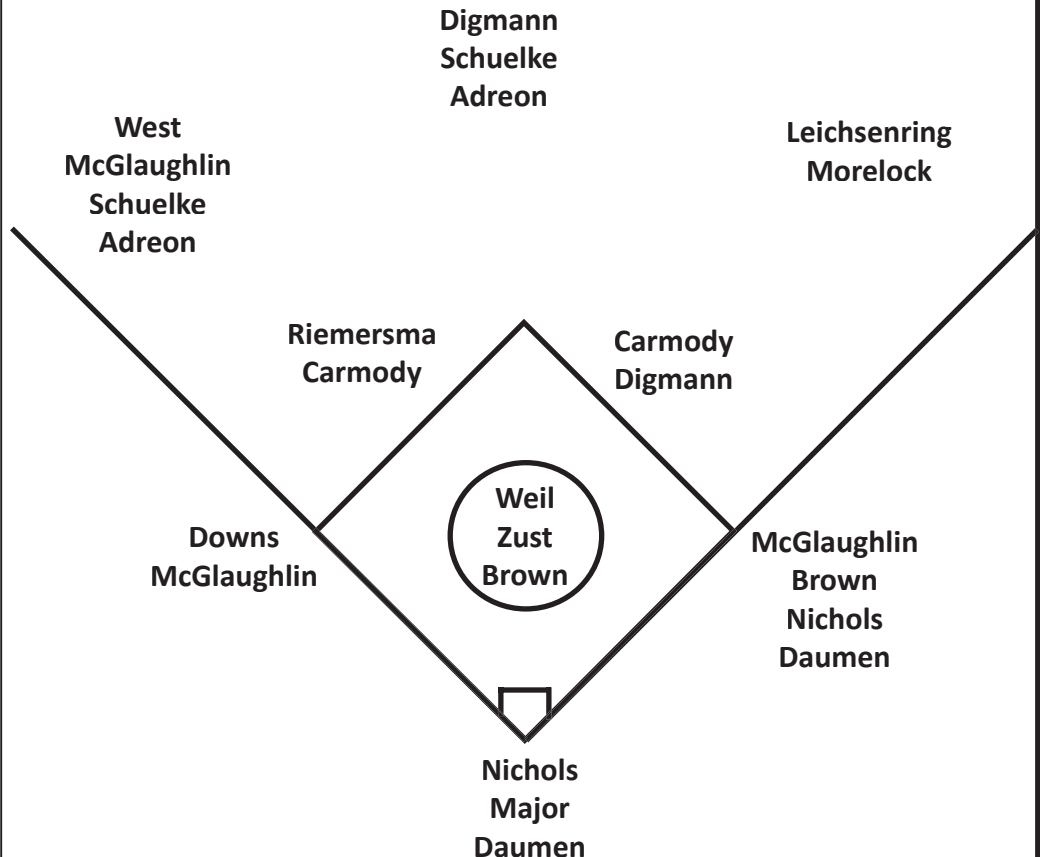

RBI	29 (McGlaughlin)
Total Bases	77 (McGlaughlin)
Slugging Pct.	.520 (McGlaughlin)
Walks	26 (McGlaughlin)
Hit by Pitch	3 (Riemersma & Schuelke)
Strikeouts	34 (Riemersma)
On-Base Percentage	.429 (McGlaughlin)
Sacrifice Flies	2 (Downs)
Sacrifice Hits	12 (Digmann)
Stolen Bases	17 (West)
Stolen Base Attempts	20 (Digmann & West)

Iowa's Individual Pitching Leaders

ERA	1.06 (Weil)
Wins	22 (Weil)
Appearances	43 (Weil)
Games Started	32 (Weil)
Complete Games	22 (Weil)
Shutouts	9 (Weil)
Saves	2 (Zust & Weil)
Innings Pitched	230.2 (Weil)
Strikeouts	245 (Weil)
Opponent Batting Average	.159 (Zust)

Hawkeye Defensive Depth Chart