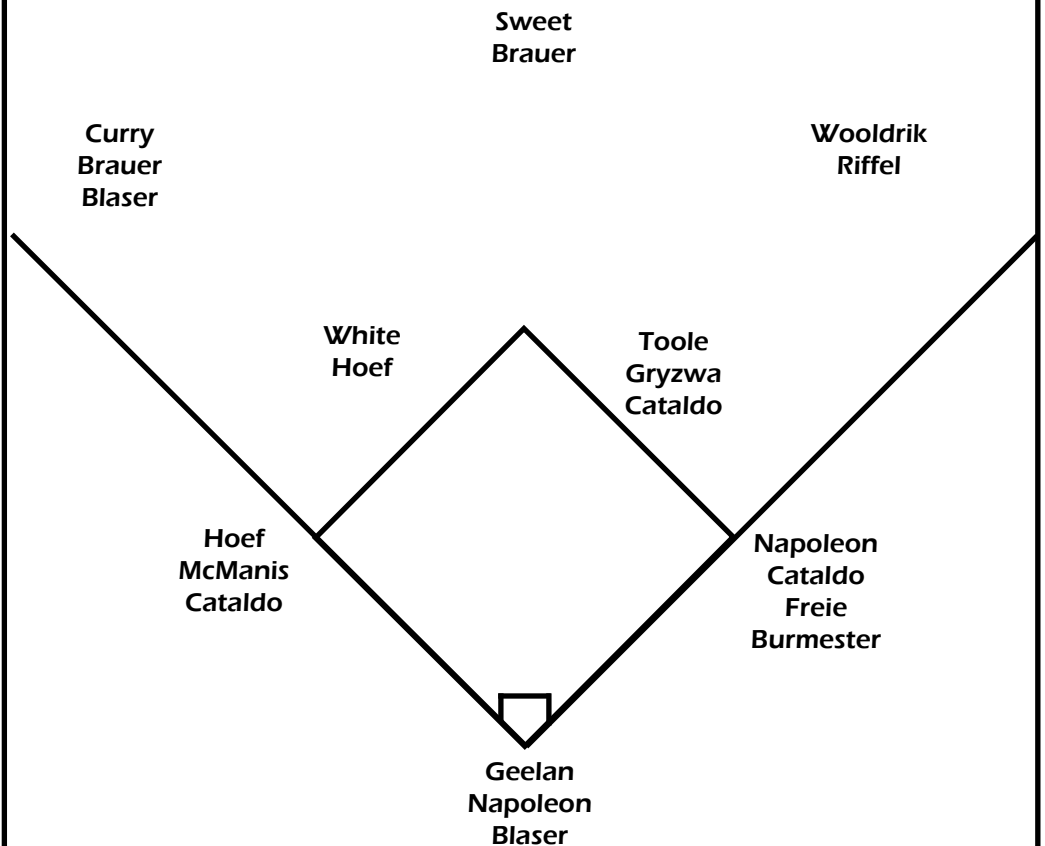

RBI	NAPOLEON (55)
TOTAL BASES	SWEET (121)
SLUGGING PCT.	SWEET (.611)
WALKS	NAPOLEON (49)
HIT BY PITCH	HOEF (13)
STRIKEOUTS	WHITE (53)
ON-BASE PERCENTAGE	NAPOLEON (.515)
OPS	SWEET (1.089)
SACRIFICE FLIES	HOEF, CURRY (7)
SACRIFICE BUNTS	SWEET (13)
STOLEN BASES	SWEET (25)
STOLEN BASE ATTEMPTS	SWEET (36)

Iowa's Individual Team Batting Leaders

BATTING AVE.	SWEET (.409)
GAMES	SWEET (52)
GAMES STARTED	SWEET (52)
AT BATS	WHITE (199)
RUNS	WHITE (69)
HITS	SWEET (81)
DOUBLES	SWEET (13)
TRIPLES	SWEET, CURRY, WHITE (3)
HOME RUNS	WHITE (10)

Iowa's Individual Pitching Leaders

ERA	BELK (3.06)
WINS	ERDMAN (7)
LOSSES	CONROY, TURNBULL (3)
WINNING PCT.	BELK, JACOBS (1.000)
APPEARANCES	SCHURZ (24)
GAMES STARTED	TURNBULL (12)
COMPLETE GAMES	TURNBULL, ERDMAN (1)
SHUTOUTS	TURNBULL, ERDMAN (1)
SAVES	SCHURZ (9)
INNINGS PITCHED	ERDMAN (65 1/3)
STRIKEOUTS	TURNBULL (44)
OPPONENT BATTING AVERAGE	STEPHENS (.185)
WHIP	STEPHENS (1.16)

Hawkeye Defensive Depth Chart