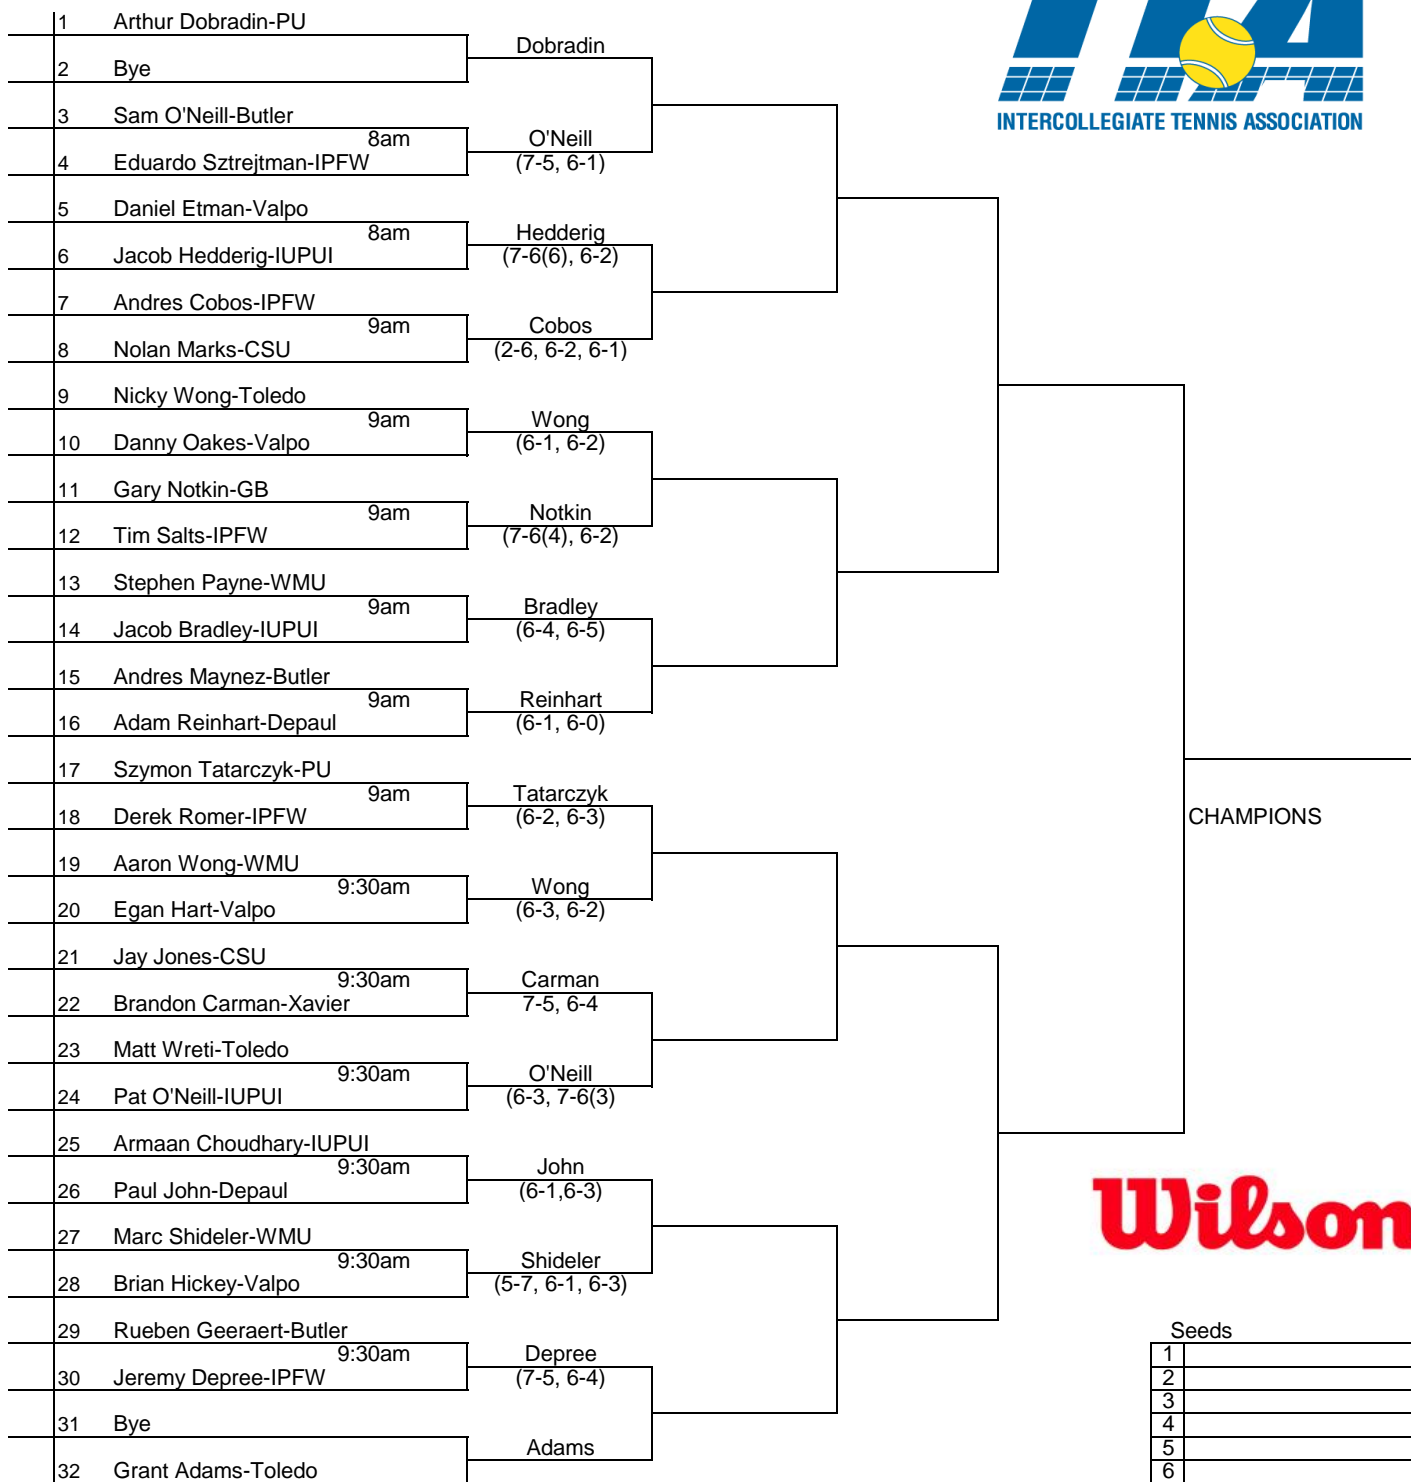

**2012 Purdue Fall Invitational**  
*An Intercollegiate Tennis Association Sanctioned Event*  
**Flight A Singles Main Draw**

1	Dan Mamalat-MU		Mamalat	
2	Michael Tries-WMU	10am	(6-2, 6-2)	
3	Zack Mueck-Xavier		Mueck	
4	Jorg Van der Vloet-CSU	10am	(6-2, 6-4)	
5	Jonas Dierckx-Iowa		Dierckx	
6	Daniel Kang-IPFW	10am	2-6, 6-2, 6-1	
7	Terrence Weigand-Toledo		Jaruvang	
8	Jason Jaruvang-IUPUI	10am	6-2, 6-2	
9	Diego Acosta-PU		Acosta	
10	Joe VanMeter-CSU	10am	6-7 (5), 6-3, 6-2	
11	Adam Krull-Xavier		Krull	
12	Matt Hagan-Iowa	10am	4-6, 7-6, 6-3	
13	Ross Vanderploeg-WMU		Vanderploeg	
14	Erik Finkenbrink-GB	10:30am	6-3, 6-1	
15	Tommy Marx-Butler		Stuardo	
16	Francisco Stuardo-Toledo	10:30am	6-3, 6-3	
17	Michael Tenzer-GB		Tenzer	
18	Eric Honert-Valpo	10:30am	6-1, 6-2	
19	Jan-Willem Feilzer-Depaul		Terrani	
20	Camm Terrani-MU	10:30am	6-3, 6-2	
21	Aaron Dujovne-Purdue		Dujovne	
22	Gerard Guell-IPFW	10:30am	6-3, 6-4	
23	Matt Kuelker-CSU		Kuelker	
24	Dominic Patrick-Iowa	10:30am	6-3, 6-2	
25	Tomas Stillman-Toledo		Stillman	
26	Andrew Cahn-WMU	11am	1-6, 6-4, 6-1	
27	Thomas Gans-IUPUI		Cox	
28	Craig Cox-GB	11am	6-1, 6-3	
29	Austin Woldmoe-Butler		Woldmoe	
30	Jonathan Raa-IPFW	11am	6-1, 6-2	
31	Michael Savaglio-Valpo		Kovacs	
32	Mark Kovacs-PU	11am	6-2, 6-0	

Seeds	
1	
2	
3	
4	
5	
6	
7	
8	

**2012 Purdue Fall Invitational**  
*An Intercollegiate Tennis Association Sanctioned Event*  
**Flight A Singles Consolation**

**SEEDS**

1	
2	
3	
4	

**2012 Purdue Fall Invitational**  
*An Intercollegiate Tennis Association Sanctioned Event*  
**Flight B singles Main draw**

**2012 Purdue Fall Invitational**  
*An Intercollegiate Tennis Association Sanctioned Event*  
**Flight B singles consolation**

**SEEDS**

1	
2	
3	
4	

**2012 Purdue Fall Invitational**  
*An Intercollegiate Tennis Association Sanctioned Event*  
**Flight C singles main draw**