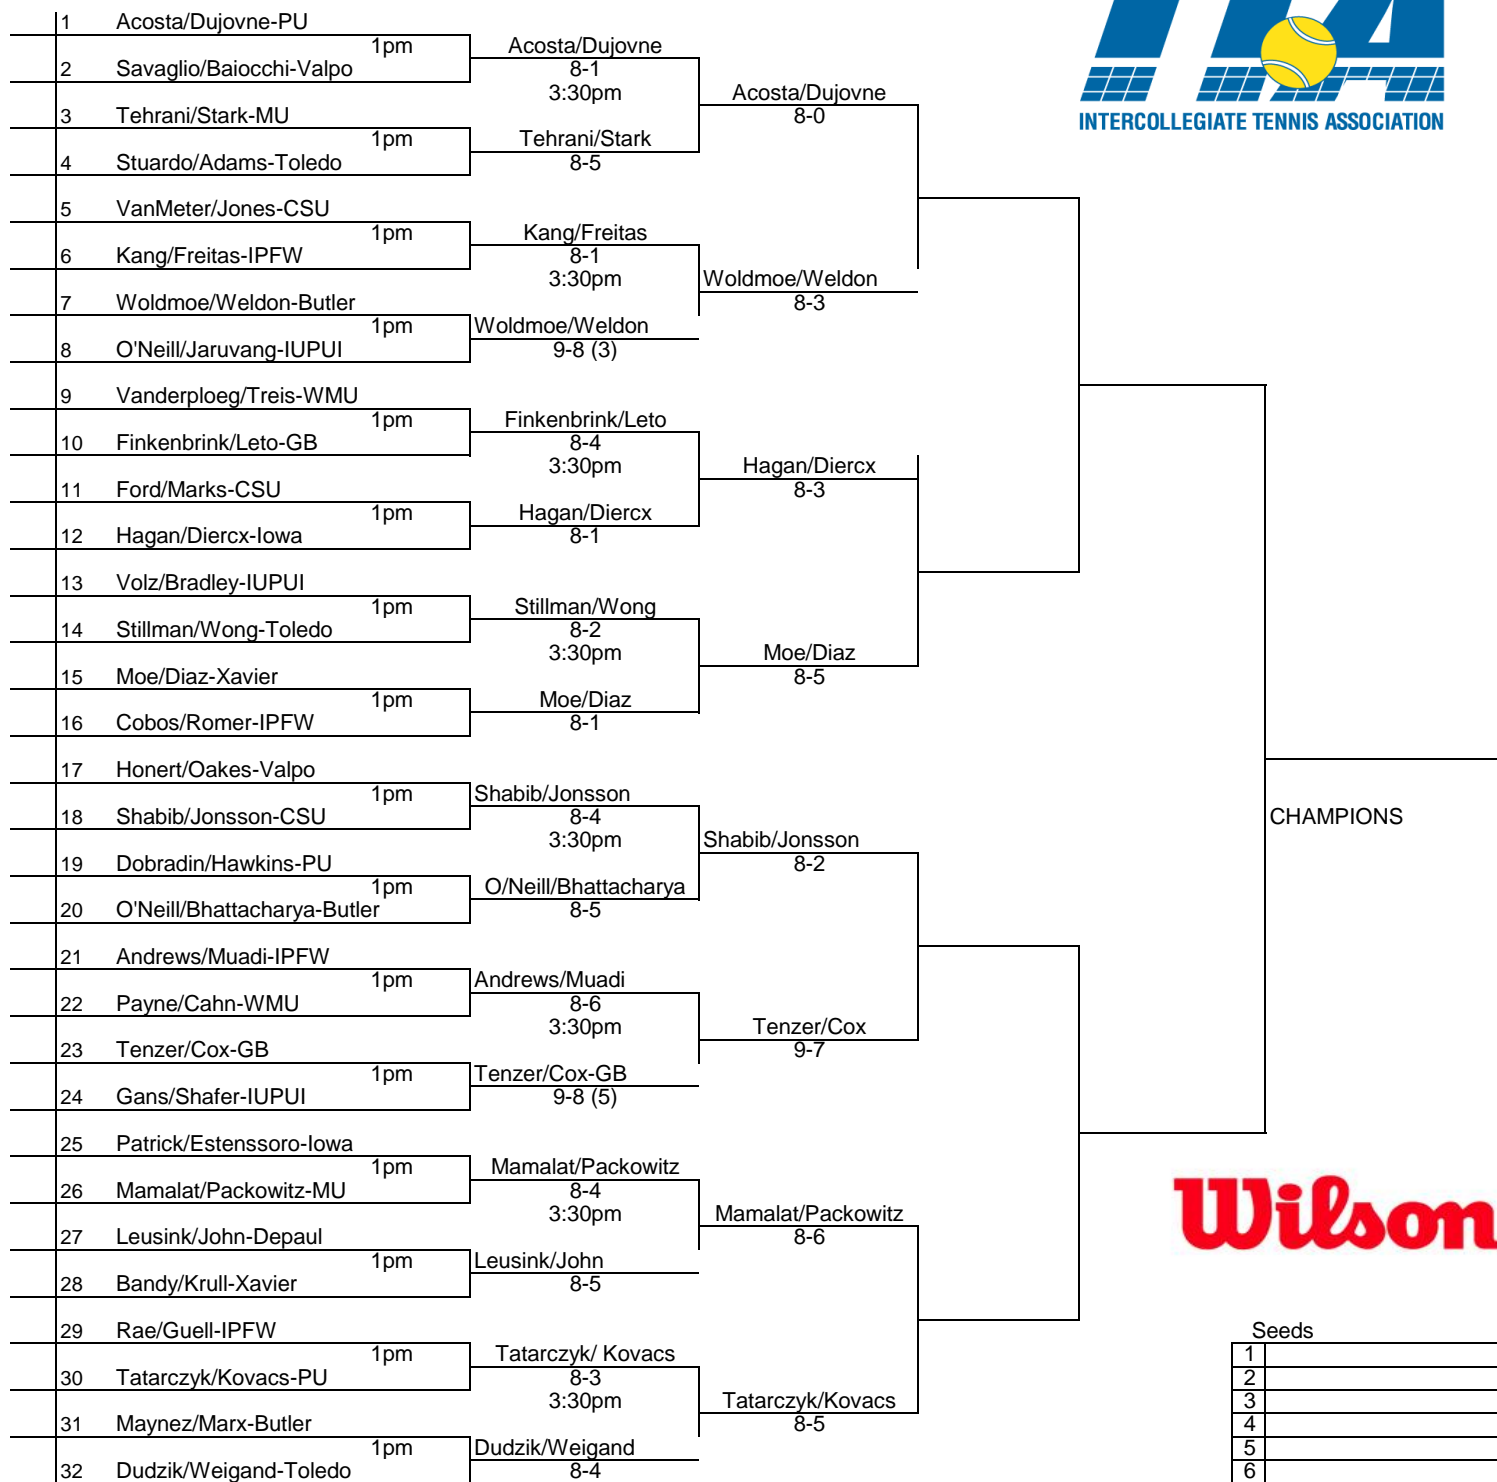

2012 Purdue Fall Invitational
An Intercollegiate Tennis Association Sanctioned Event
Flight A Doubles Main Draw

CHAMPIONS

Seeds

1
2
3
4
5
6
7
8