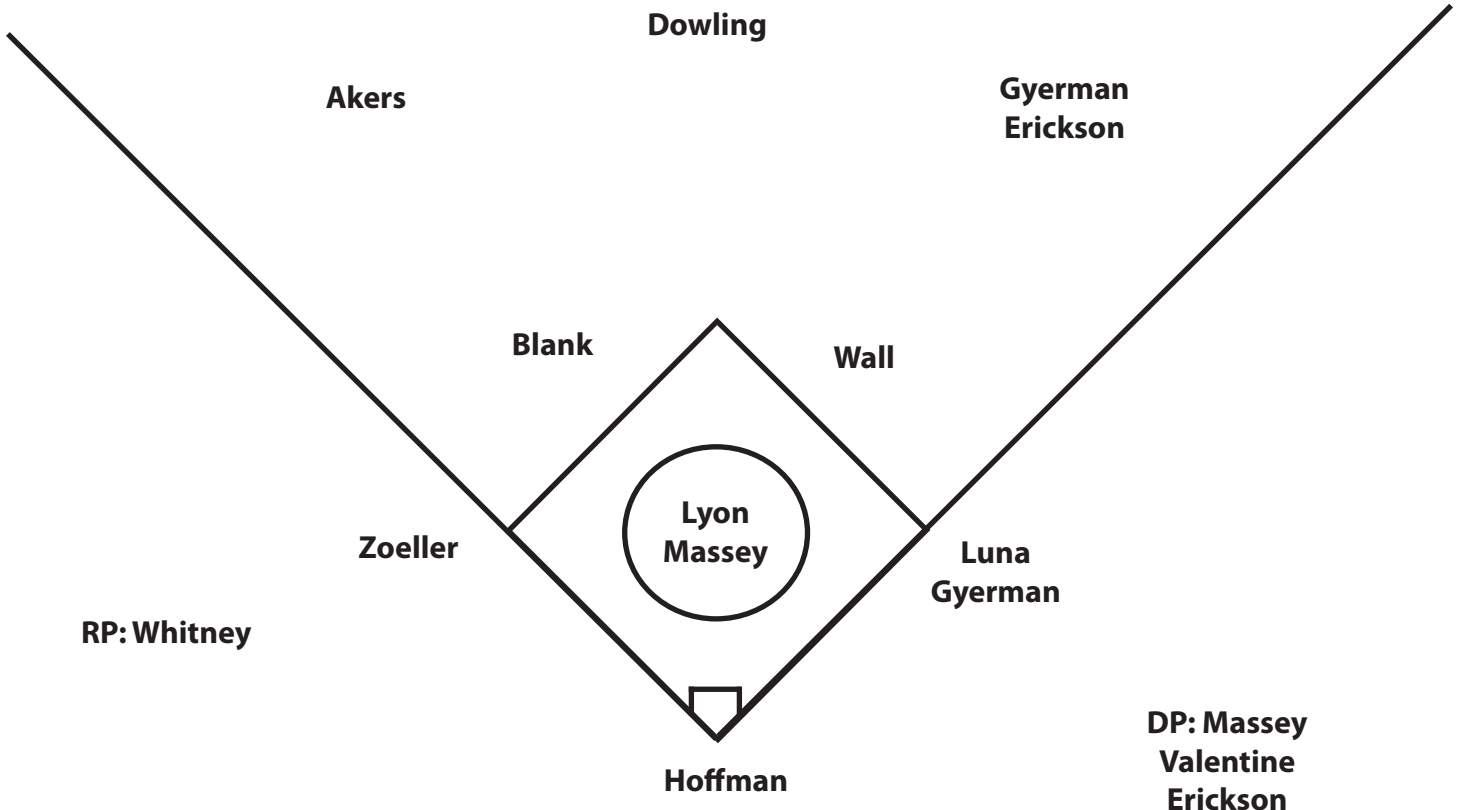

Iowa's Individual Team Batting Leaders

Batting Avg.	.391, Megan Blank
Games Played.....	30 (7 players)
Games Started	30 (5 players)
At Bats	101, Johnnie Dowling
Runs	25, Johnnie Dowling
Hits	37, Johnnie Dowling
Doubles.....	9, Megan Blank
Triples	3, Johnnie Dowling

Home Runs.....	5, Megan Blank/Kayla Massey
RBIs.....	38, Megan Blank
Total Bases	62, Megan Blank
Walks	13, Megan Blank
Hit by Pitch.....	16, Bradi Wall
Strikeouts.....	27, Sammi Gyerman
On-Base Percentage.....	.482, Megan Blank
Sacrifice Flies.....	2, Holly Hoffman
Sacrifice Hits	5, Michelle Zoeller
Stolen Bases.....	12, Johnnie Dowling
Stolen Base Attempts.....	13, Johnnie Dowling

Iowa's Individual Pitching Leaders

ERA	2.26, Kayla Massey
Wins.....	9, Kayla Massey
Appearances	17, Kayla Massey
Games Started	15, Kayla Massey
Complete Games.....	13, Kayla Massey
Shutouts	2, Chelsea Lyon/Kayla Massey
Saves.....	1, Kayla Massey/Micaela Whitney
Innings Pitched	102.1, Kayla Massey
Strikeouts.....	56, Kayla Massey
Opponent Batting Average.....	.229, Kayla Massey

HAWKEYE DEFENSIVE DEPTH CHART