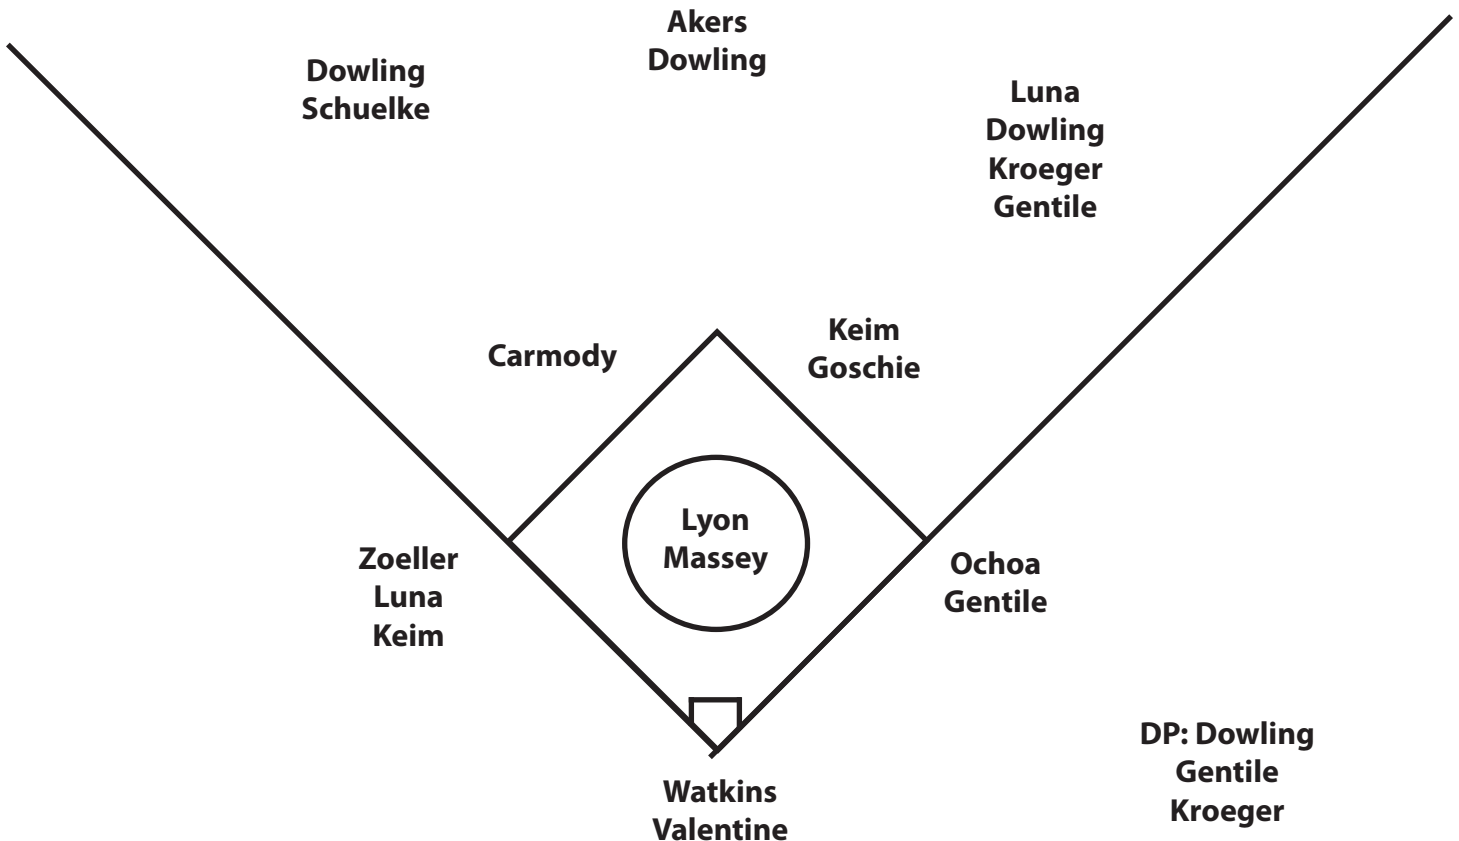

Iowa's Individual Team Batting Leaders

Batting Avg.	.422, Stephanie Ochoa
Games Played	36 (3 players)
Games Started	36 (3 players)
At Bats.....	120, Katie Keim
Runs.....	24, Chelsey Carmody
Hits.....	47, Chelsey Carmody

Doubles.....	7, Chelsey Carmody
Triples	1 (3 players)
Home Runs	7, Liz Watkins
RBI	28, Liz Watkins
Total Bases.....	62, Chelsey Carmody
Slugging Pct.	.574, Liz Watkins
Walks.....	22, Liz Watkins
Hit by Pitch.....	9, Johnnie Dowling
Strikeouts	26, Michelle Zoeller
On-Base Percentage	.467, Liz Watkins
Sacrifice Flies	2, Jenny Schuelke
Sacrifice Hits	4 (4 players)
Stolen Bases.....	10, Johnnie Dowling
Stolen Base Attempts.....	14, Johnnie Dowling

Iowa's Individual Pitching Leaders

ERA.....	2.56, Kayla Massey
Wins.....	11, Chelsea Lyon
Appearances	25, Chelsea Lyon
Games Started	20, Chelsea Lyon
Complete Games.....	11, Kayla Massey
Shutouts	3, Kayla Massey
Saves	1, Kayla Massey
Innings Pitched	123.0, Kayla Massey
Strikeouts	87, Kayla Massey
Opponent Batting Average	.230, Kayla Massey

HAWKEYE DEFENSIVE DEPTH CHART