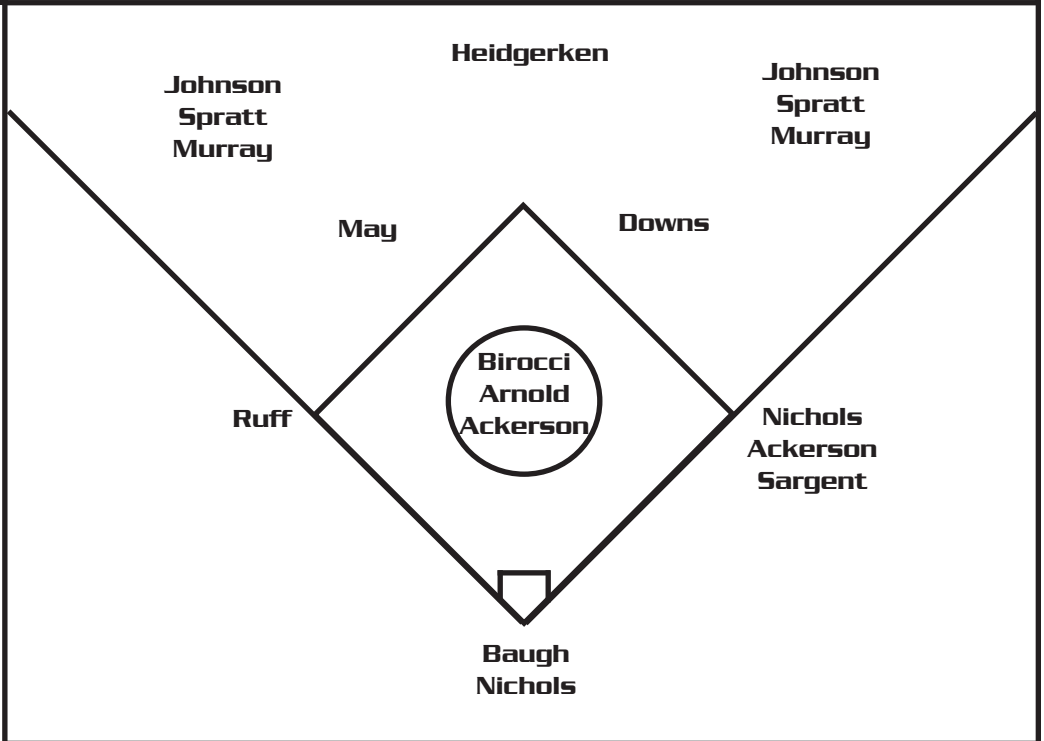

- **1 EMILY NICHOLS**
- **2 SUMMER DOWNS**
- **3 ALI ARNOLD**
- **4 LISA BIROCCI**
- **5 JENNA SPRATT**
- **9 NATALIE JOHNSON**
- **10 STACY MAY**
- **11 MINDY HEIDGERKEN**
- **12 ABBY RUFF**
- **13 SAMI BAUGH**
- **14 BRANDI SARGENT**
- **17 KYLIE MURRAY**
- **22 EMILY GERLICK**
- **24 STEPHANIE ACKERSON**

HEAD COACH
GAYLE BLEVINS

ASSOCIATE HEAD COACH
MICHELLE VENTURELLA

ASSISTANT COACH
DEBBIE BILBAO

VOLUNTEER ASSISTANT
KRISTIN JOHNSON

HOT WITH RUNNERS ON

When runners are on base, the Hawkeyes would like to have junior **Kylie Murray** digging in the batters box. She is hitting .421 (24-57) with runners on base.

Junior **Stacy May** is batting .410 (16-39) with runners in scoring position. She is second on the team with 27 RBI this season.

BIROCCI BECOMES STRIKEOUT LEADER

With seven strikeouts against Northern Illinois, **Lisa Birocci** became Iowa's all-time career strikeout leader. Birocci struck out seven of the 10 batters she faced in three innings of relief work to pass former Hawkeye all-American Kristi Hanks. Birocci's career total stands at 839.

TEAM SETS HOME RUN RECORD

Freshman **Emily Nichols** blasted two home runs against Northern Illinois, increasing the team total to 42 homers on the season, which shattered the school record for team home runs

in a season. The previous school record was 41 home runs, set by the 2003 squad. The Hawkeyes currently have 47 home runs this season.

NICHOLS SETS SCHOOL RECORD

Freshman **Emily Nichols** entered the record books against Ball State on March 26, blasting her 11th home run which broke the single-season record. She leads the team in seven different offensive categories and has a season total of 15 homers.

GERLICK UNDERGOES SURGERY

Junior outfielder **Emily Gerlick** underwent successful surgery to repair a torn ACL on March 15. Gerlick suffered the ACL tear during Iowa's opening weekend at the Stetson Invitational on February 13. She will be out for the season.