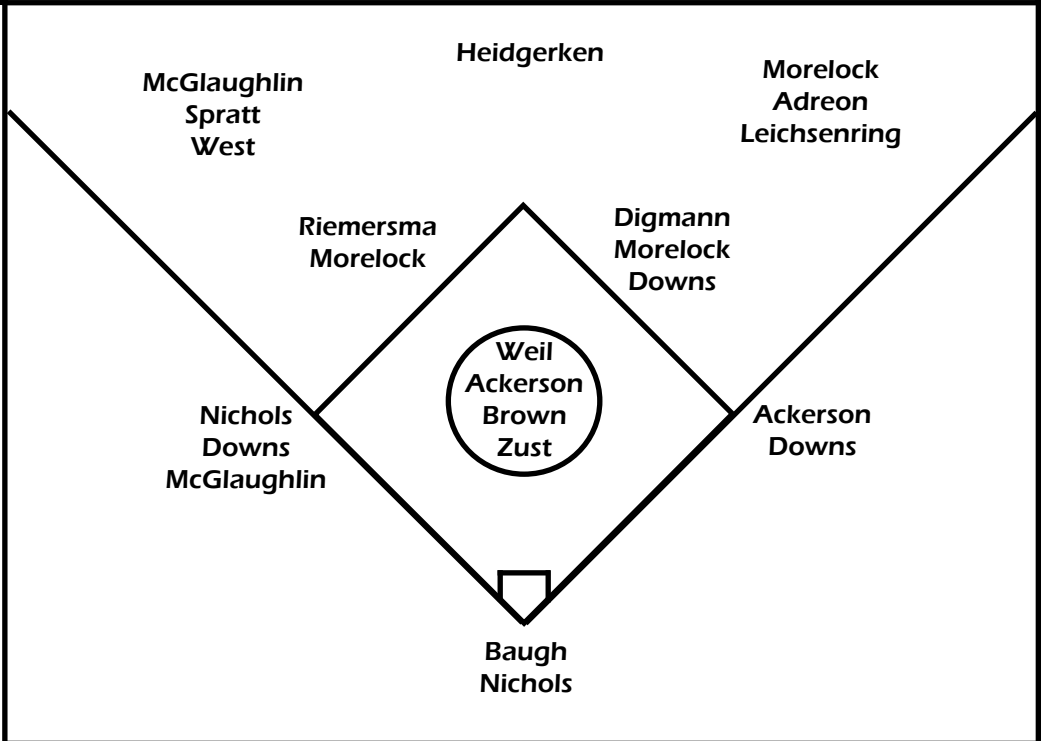

- 1 EMILY NICHOLS
- 2 SUMMER DOWNS
- 3 KATIE BROWN
- 4 QUINN MORELOCK
- 5 JENNA SPRATT
- 6 RACHEL WEST
- 7 BRITTANY WEIL
- 8 ERIN RIEMERSMA
- 9 LINDSEY EMERY
- 10 TAYLOR LEICHSENING
- 11 MINDY HEIDGERKEN
- 12 COLLEEN MCGLAUGHLIN
- 13 SAMI BAUGH
- 14 AMANDA ZUST
- 15 CALLIE ADREON
- 17 HEIDI DAUMEN
- 22 LINDSEY DIGMANN
- 24 STEPHANIE ACKERSON

HEAD COACH
GAYLE BLEVINS

ASSOCIATE HEAD COACH
MICHELLE VENTURELLA

PITCHING COACH
AMANDA SCOTT

VOLUNTEER ASSISTANT COACH
JEN FRIED

STUDENT ASSISTANT COACH
STACY MAY