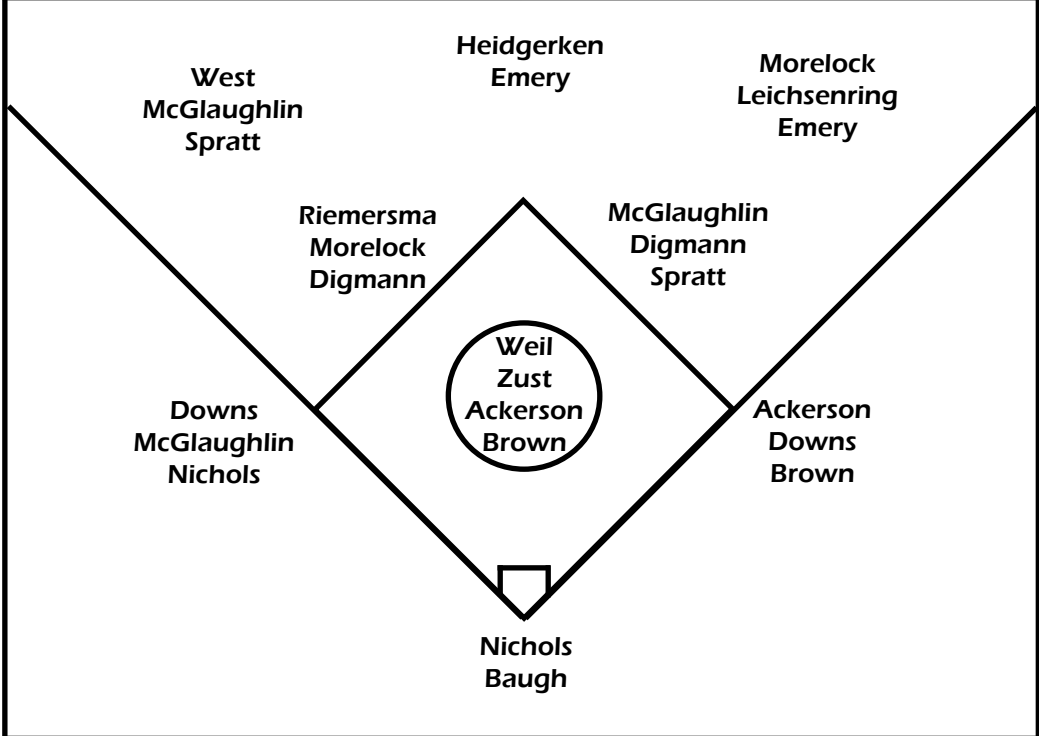

- 1 EMILY NICHOLS
- 2 SUMMER DOWNS
- 3 KATIE BROWN
- 4 QUINN MORELOCK
- 5 JENNA SPRATT
- 6 RACHEL WEST
- 7 BRITTANY WEIL
- 8 ERIN RIEMERSMA
- 9 LINDSEY EMERY
- 10 TAYLOR LEICHSENRING
- 11 MINDY HEIDGERKEN
- 12 COLLEEN MCGLAUGHLIN
- 13 SAMI BAUGH
- 14 AMANDA ZUST
- 15 CALLIE ADREON
- 17 HEIDI DAUMEN
- 22 LINDSEY DIGMANN
- 24 STEPHANIE ACKERSON

HEAD COACH
GAYLE BLEVINS

ASSOCIATE HEAD COACH
MICHELLE VENTURELLA

PITCHING COACH
AMANDA SCOTT

VOLUNTEER ASSISTANT COACH
JEN FRIED

STUDENT ASSISTANT COACH
STACY MAY