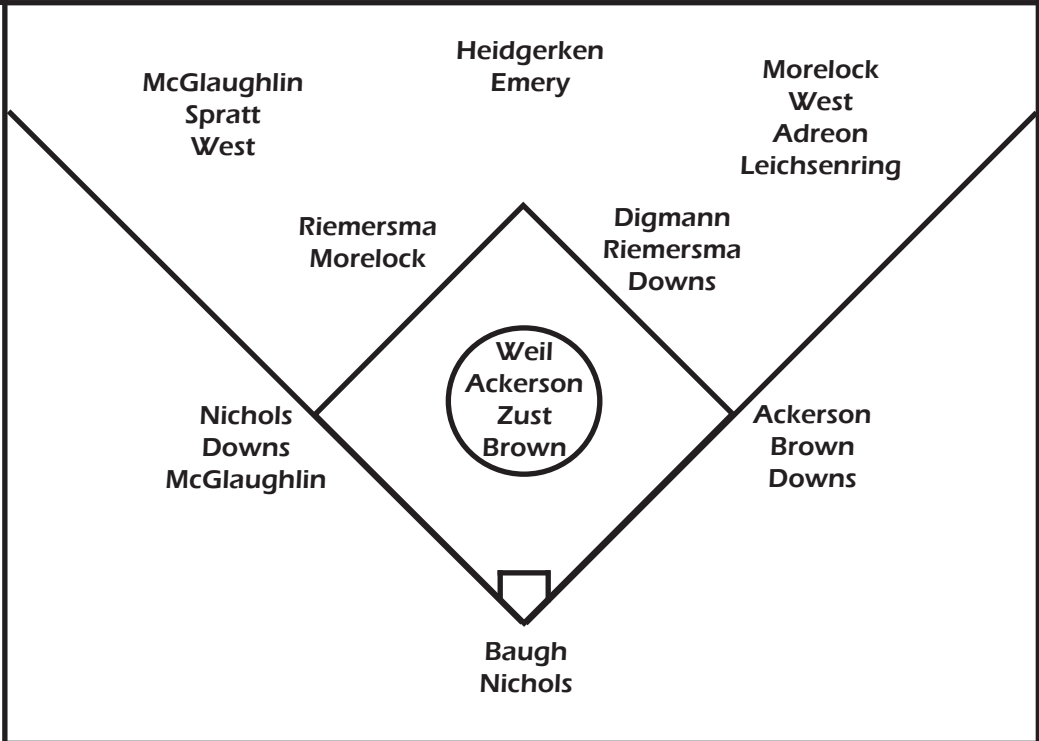

MOVIN' ALL OVER

Iowa's infield and outfield had a few different looks at the Stetson Tournament last weekend.

Erin Riemersma started three games at shortstop and two at second base. **Quinn Morelock** started three games in right field and two at shortstop. **Summer Downs** played one game at first base, one game at second base and three games as the designated player. **Rachel West** started one game as the designated player and two games in right field.

Sami Baugh (catcher), **Emily Nichols** (3B), **Colleen McGlaughlin** (LF) and **Mindy Heidergerken** (CF) were the only Hawkeyes to start every game at the same position.

**Iowa Hawkeye
Softball**

- 1 EMILY NICHOLS
- 2 SUMMER DOWNS
- 3 KATIE BROWN
- 4 QUINN MORELOCK
- 5 JENNA SPRATT
- 6 RACHEL WEST
- 7 BRITTANY WEIL
- 8 ERIN RIEMERSMA
- 9 LINDSEY EMERY
- 10 TAYLOR LEICHSENRING
- 11 MINDY HEIDGERKEN
- 12 COLLEEN MCGLAUGHLIN
- 13 SAMI BAUGH
- 14 AMANDA ZUST
- 15 CALLIE ADREON
- 17 HEIDI DAUMEN
- 22 LINDSEY DIGMANN
- 24 STEPHANIE ACKERSON