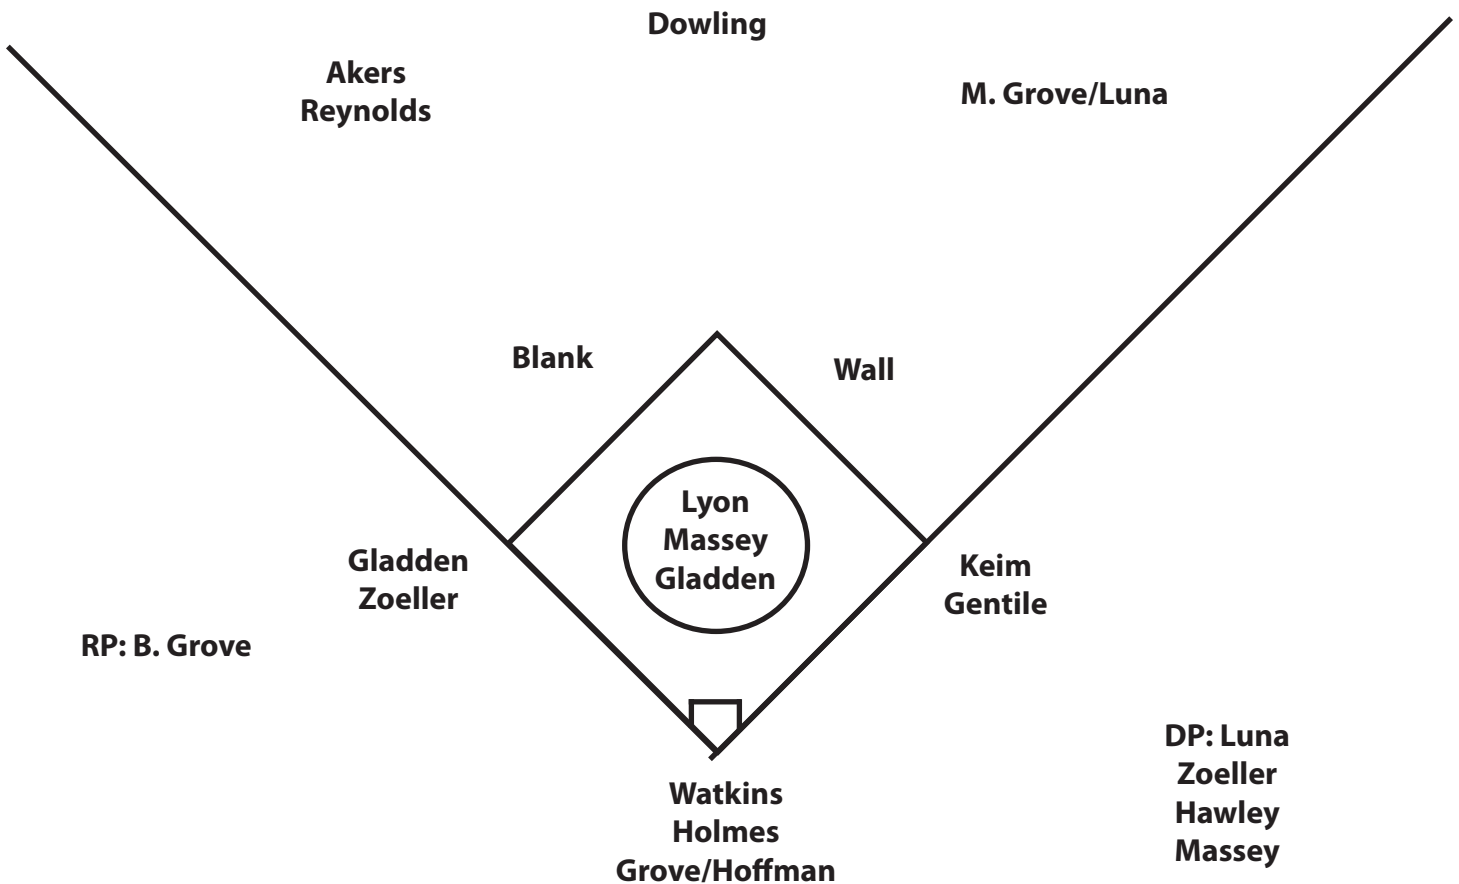

Iowa's Individual Team Batting Leaders

Batting Avg.	.406, Megan Blank
Games Played	44 (4 players)
Games Started	44 (3 players)
At Bats	140, Johnnie Dowling
Runs	28, Megan Blank/Katie Keim/Johnnie Dowling
Hits	52, Megan Blank

Doubles	14, Megan Blank
Triples	5, Megan Blank
Home Runs	7, Katie Keim
RBI	35, Katie Keim
Total Bases	82, Megan Blank/Katie Keim
Slugging Pct.	.641, Megan Blank
Walks	23, Megan Blank
Hit by Pitch	12, Liz Watkins
Strikeouts	41, Melanie Gladden
On-Base Percentage	.500, Megan Blank
Sacrifice Flies	2, Brianna Luna/Katie Keim/Megan Blank
Sacrifice Hits	12, Ashley Akers
Stolen Bases	8, Ashley Akers/Katie Keim
Stolen Base Attempts	11, Ashley Akers

Iowa's Individual Pitching Leaders

ERA	2.31, Kayla Massey
Wins	11, Kayla Massey
Appearances	26, Kayla Massey/Chelsea Lyon
Games Started	24, Chelsea Lyon
Complete Games	18, Kayla Massey
Shutouts	4, Chelsea Lyon/Kayla Massey
Saves	n/a
Innings Pitched	149.2, Chelsea Lyon
Strikeouts	103, Chelsea Lyon
Opponent Batting Average	.231, Kayla Massey

HAWKEYE DEFENSIVE DEPTH CHART