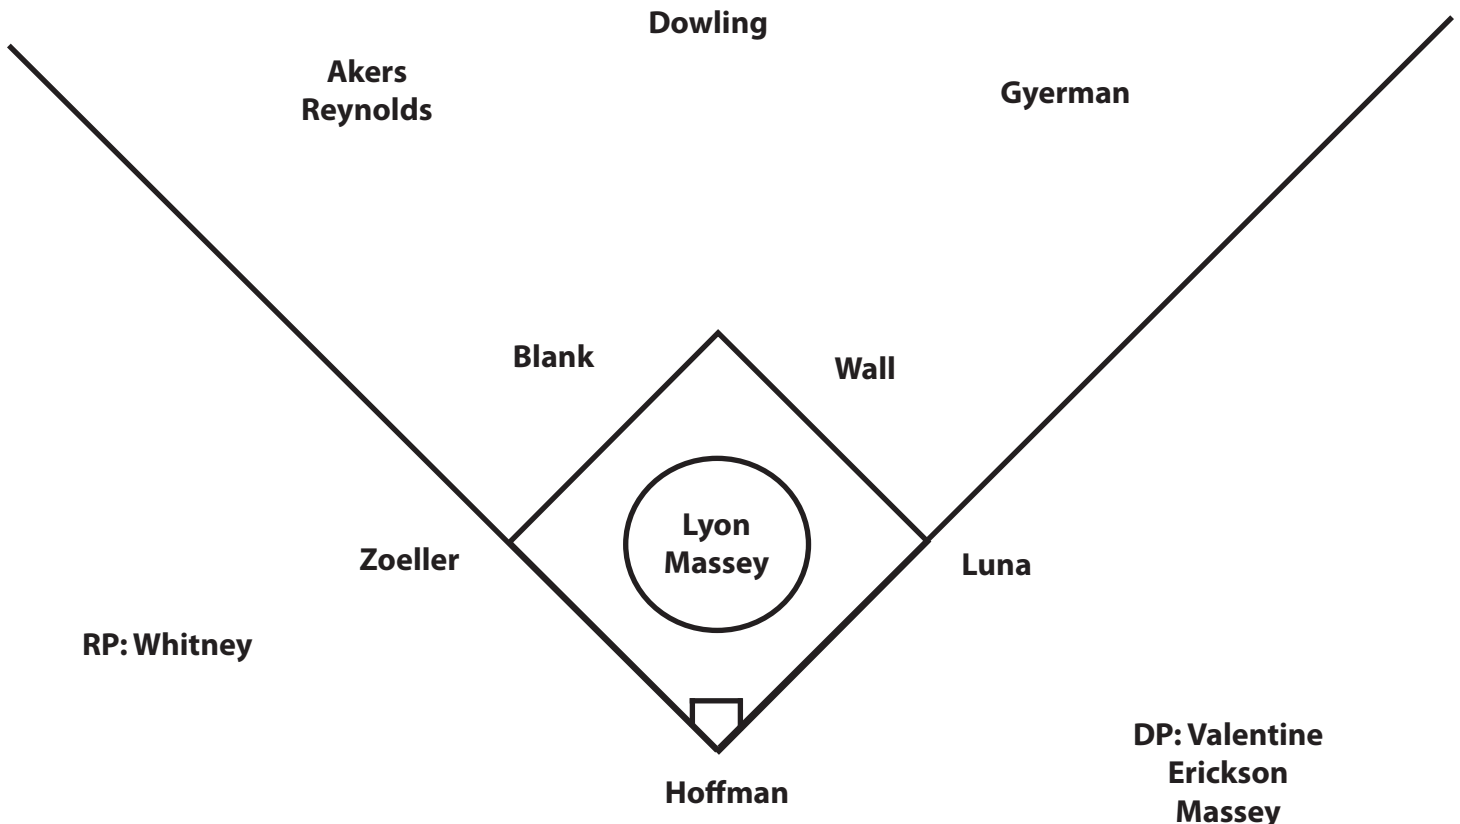

HAWKEYE DEFENSIVE DEPTH CHART