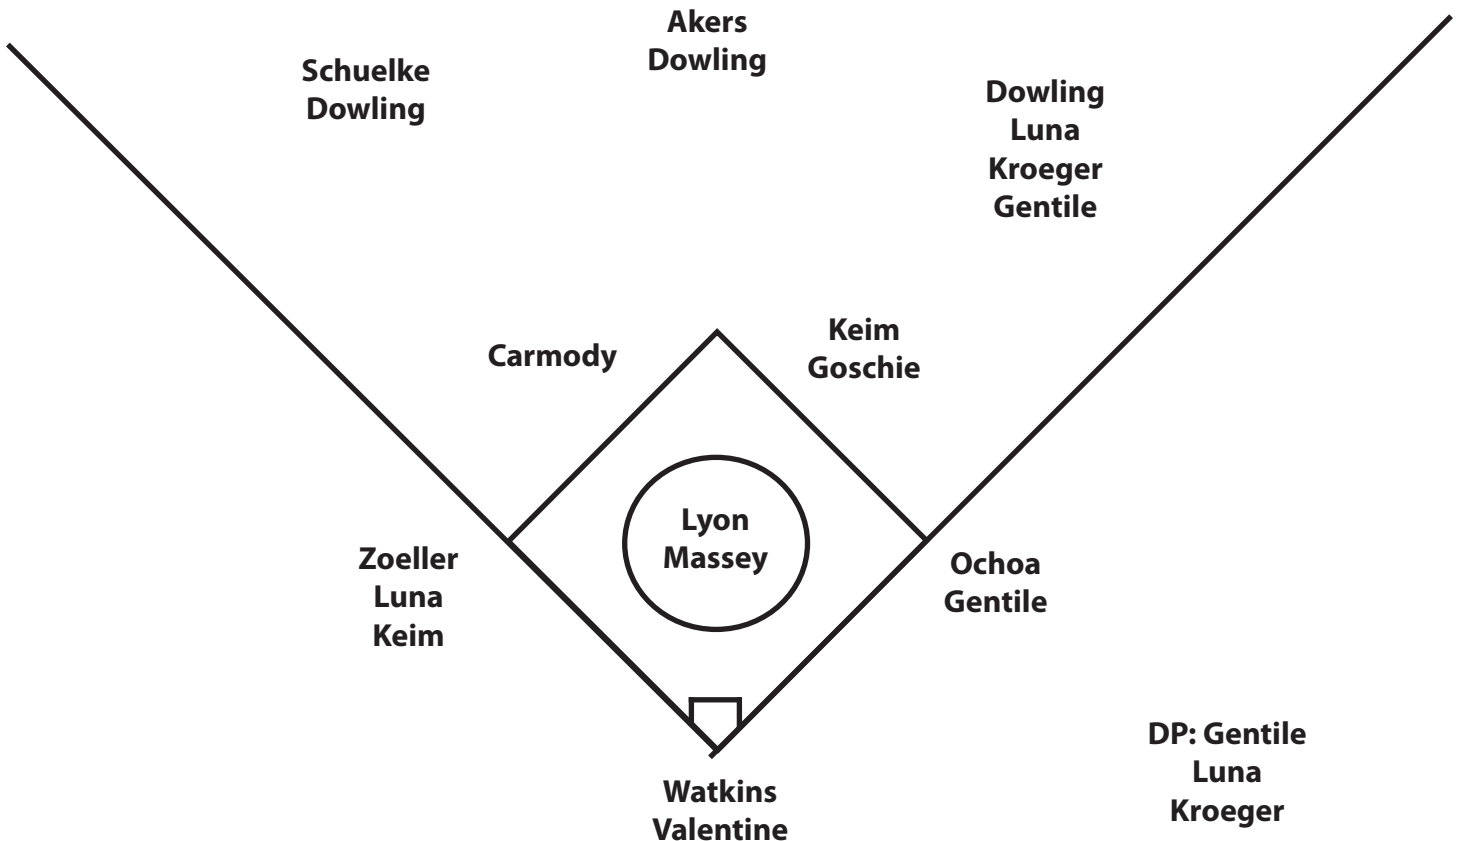

Iowa's Individual Team Batting Leaders

Batting Avg. ....412, Stephanie Ochoa
Games Played ..... 45 (3 players)
Games Started ..... 45 (2 players)
At Bats.....154, Katie Keim
Runs.....31, Chelsey Carmody
Hits.....56, Chelsey Carmody

Doubles.....9, Stephanie Ochoa
Triples ..... 2, Johnnie Dowling
Home Runs ..... 9, Liz Watkins
RBI .....35, Liz Watkins
Total Bases.....68, Liz Watkins/Chelsey Carmody
Slugging Pct. ....586, Liz Watkins
Walks.....29, Liz Watkins
Hit by Pitch.....10, Liz Watkins
Strikeouts .....31, Michelle Zoeller
On-Base Percentage .....477, Liz Watkins
Sacrifice Flies ..... 2, Jenny Schuelke
Sacrifice Hits .....7, Ashley Akers
Stolen Bases.....11, Johnnie Dowling
Stolen Base Attempts..... 15, Johnnie Dowling

Iowa's Individual Pitching Leaders

ERA.....3.06, Kayla Massey
Wins ..... 14, Chelsea Lyon
Appearances ..... 31, Chelsea Lyon
Games Started ..... 25, Chelsea Lyon
Complete Games..... 15, Chelsea Lyon
Shutouts .....3, Kayla Massey
Saves .....1, Kayla Massey
Innings Pitched ..... 153.1, Kayla Massey
Strikeouts ..... 103, Kayla Massey/Chelsea Lyon
Opponent Batting Average .....245, Kayla Massey

HAWKEYE DEFENSIVE DEPTH CHART