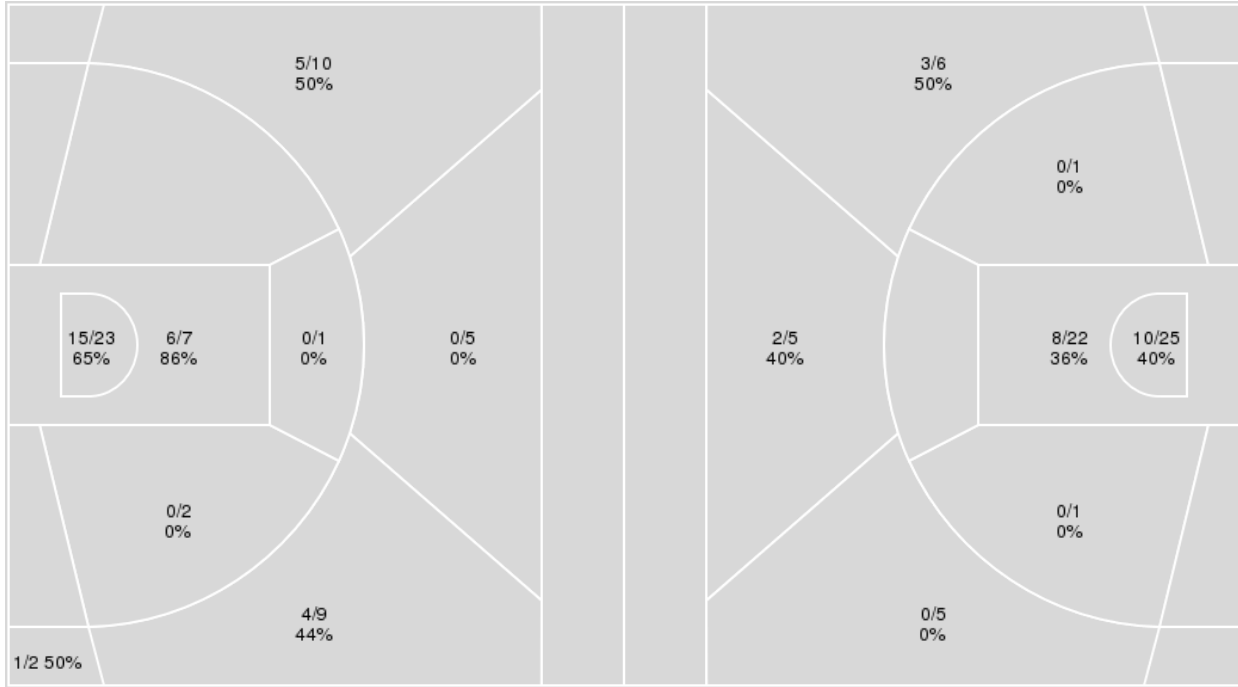

Iowa at UNI

11/17/19 McLeod Center, Cedar Falls
2019-20 Women's Basketball

Officials: Jeff Cross, Missy Brooks, Kalei Enterline

{ Players => 2, 3, 5, 11, 12, 22, 25, 30, 31, 32, 33, 41, 43, 50; } FG
Types => All; Results => All;

{ Players => 11, 14, 20, 21, 22, 23, 24, 25, 31, 43, 1, 3, 5; } FG Types
=> All; Results => All;

UNI

Iowa

UNI	M/A	%
Field Goals	31/59	53
2 Points	21/33	64
3 Points	10/26	38
Free Throws	16/20	80

Iowa	M/A	%
Field Goals	23/65	35
2 Points	18/49	37
3 Points	5/16	31
Free Throws	15/27	56