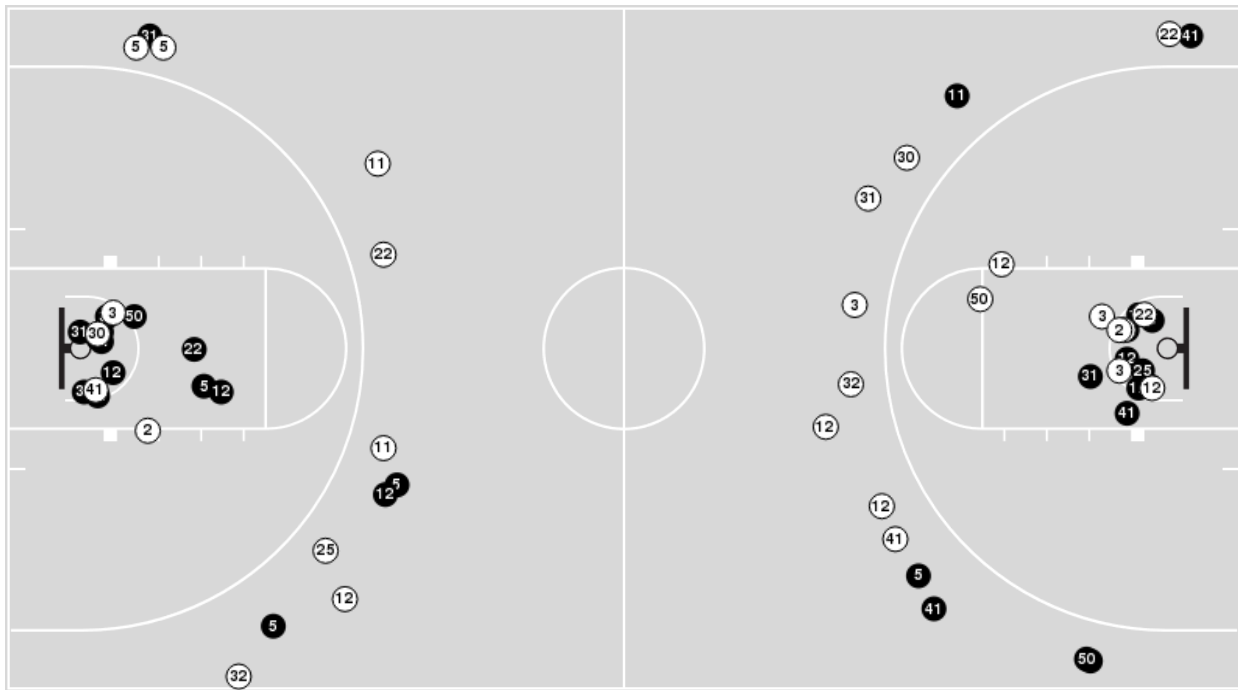

Players => 2, 3, 5, 11, 12, 22, 25, 30, 31, 32, 33, 41, 43, 50 FG Types=>All Results=>All

UNI

All Field Goals