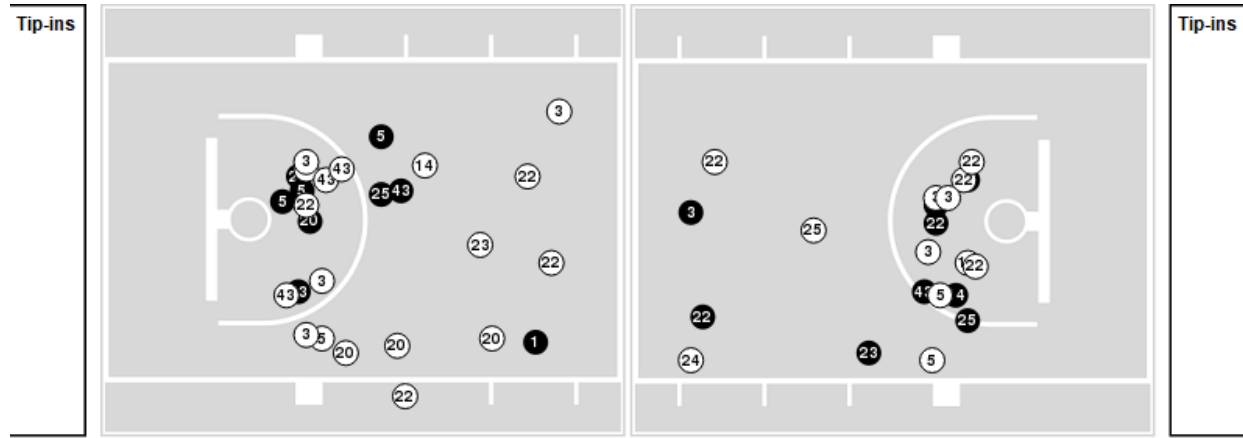

Blow Up Chart

● Made ○ Missed N - Player Number

Iowa	M/A	%
Field Goals	23/65	35
2 Points	18/49	37
3 Points	5/16	31
Free Throws	15/27	56

Iowa	M/A	%
Points in the Paint	36 (18 / 47)	38
Fast Break Points	4 (3/5)	60
Second Chance Points	14 (8/21)	38
Effective FG%	39