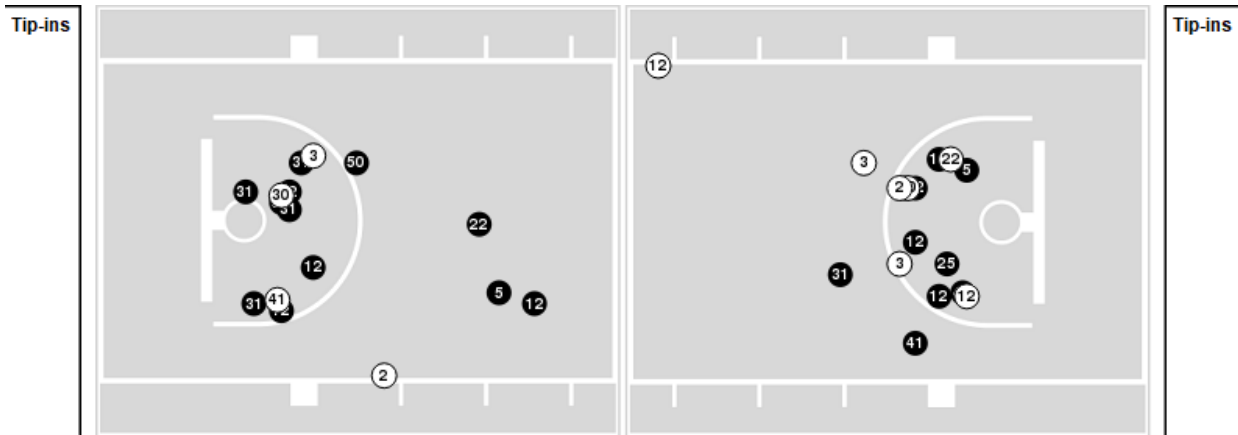

Blow Up Chart

● Made ○ Missed N - Player Number

UNI	M/A	%
Field Goals	31/59	53
2 Points	21/33	64
3 Points	10/26	38
Free Throws	16/20	80

UNI	M/A	%
Points in the Paint	42 (21 / 30)	70
Fast Break Points	4 (3/3)	100
Second Chance Points	10 (7/13)	54
Effective FG%	61