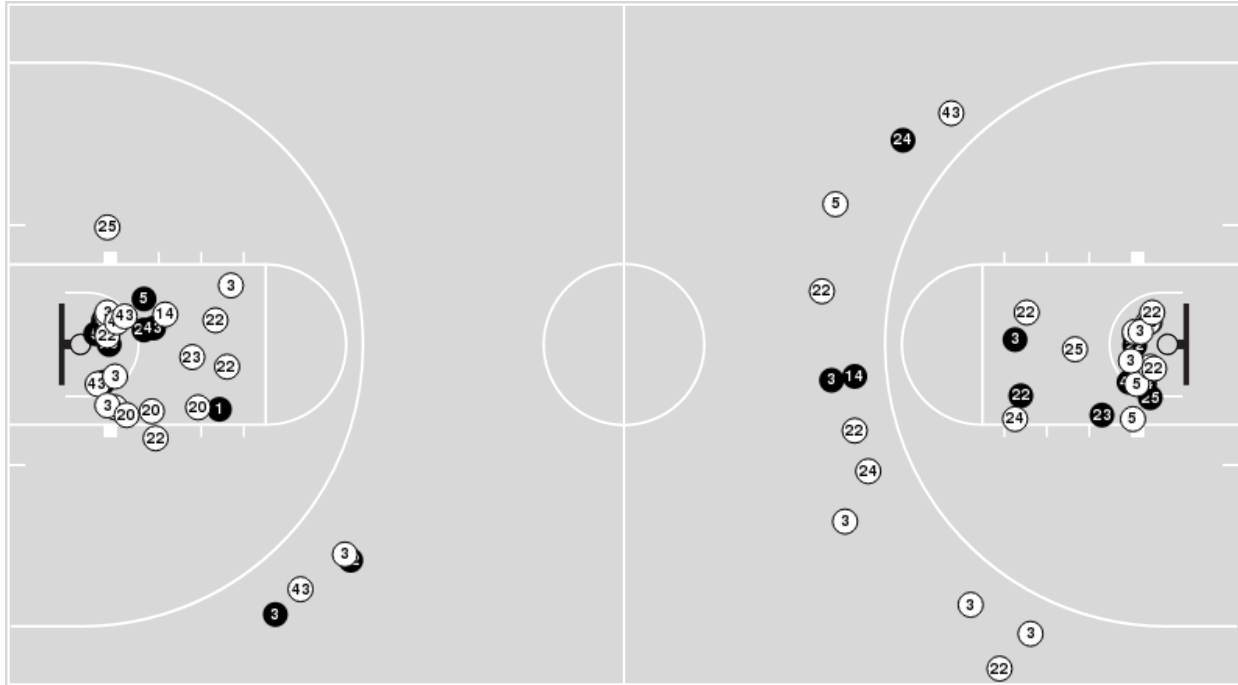

Players => 11, 14, 20, 21, 22, 23, 24, 25, 31, 43, 1, 3, 5FG Types=>AllResults=>All

Iowa

All Field Goals