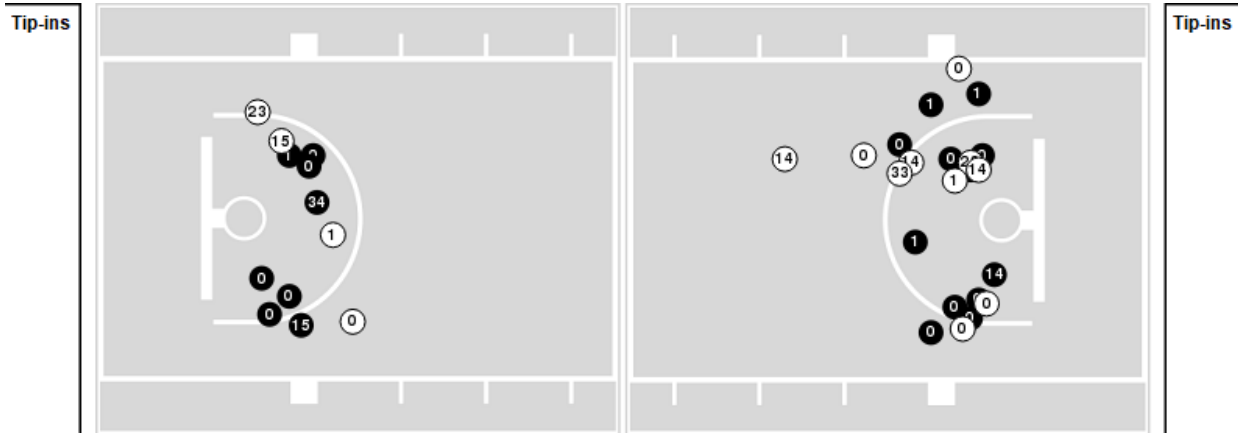

Blow Up Chart

● Made ○ Missed N - Player Number

Michigan	M/A	%
Field Goals	29/55	53
2 Points	23/40	57
3 Points	6/15	40
Free Throws	14/19	74

Michigan	M/A	%
Points in the Paint	40 (20 / 33)	61
Fast Break Points	0 (0/0)	0
Second Chance Points	11 (7/14)	50
Effective FG%	58