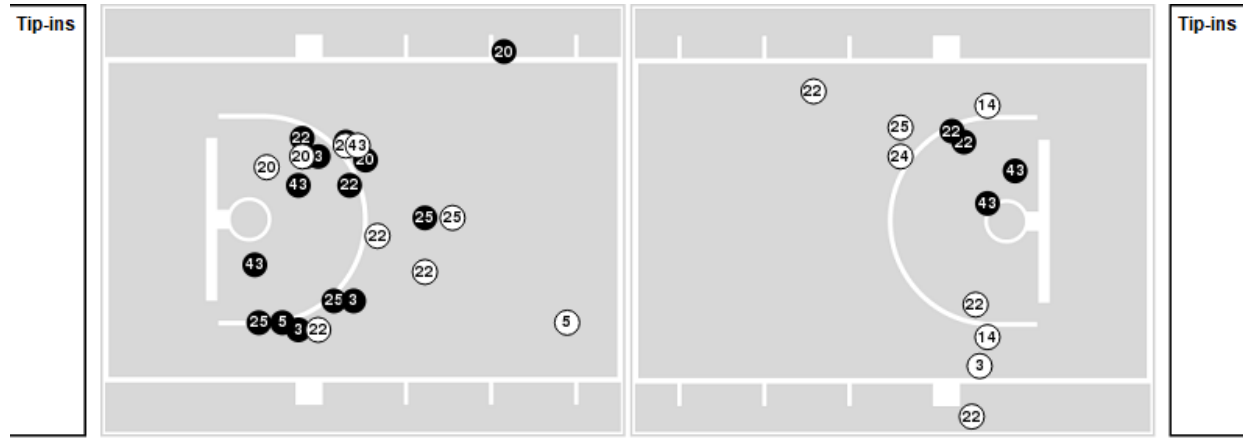

Blow Up Chart

● Made ○ Missed N - Player Number

Iowa	M/A	%
Field Goals	25/56	45
2 Points	20/38	53
3 Points	5/18	28
Free Throws	8/12	67

Iowa	M/A	%
Points in the Paint	36 (18 / 34)	53
Fast Break Points	7 (3/3)	100
Second Chance Points	5 (3/5)	60
Effective FG%	49