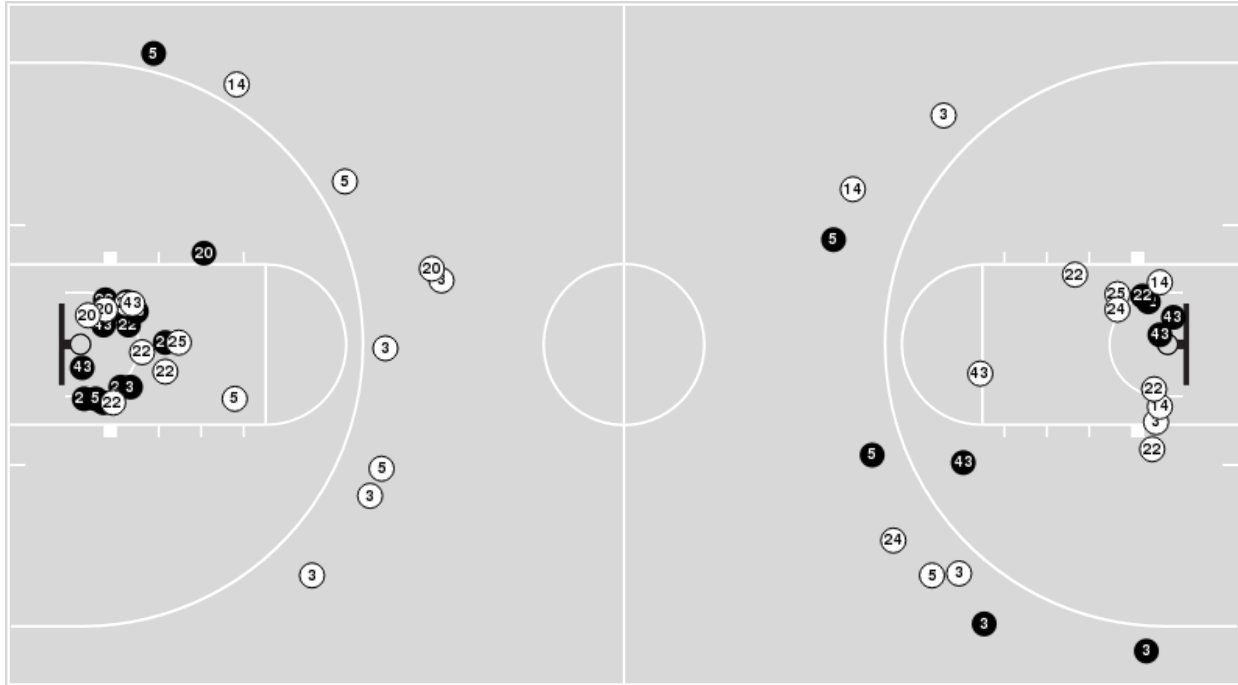

Iowa at Michigan

02/02/20 Crisler Center, Ann Arbor
2019-20 Women's Basketball

Officials: Michael McConnell, Natasha Camy, Laura Morris

Players => AllFG Types=>AllResults=>All

Iowa

All Field Goals