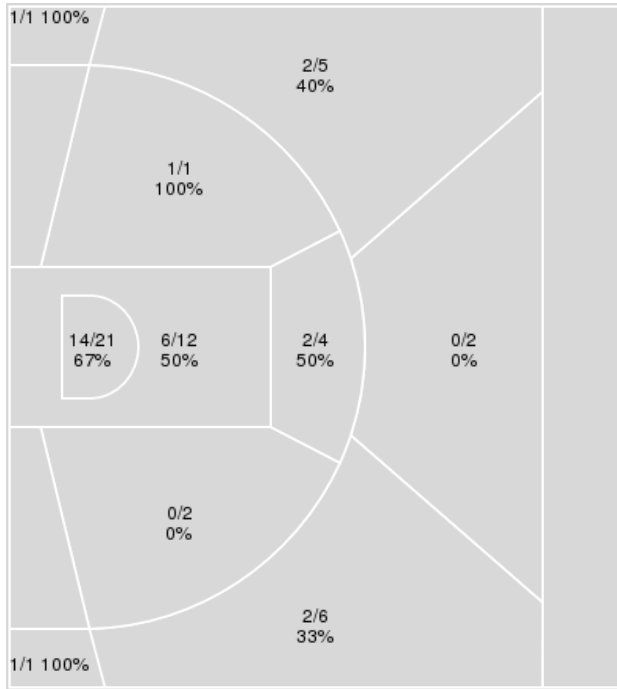

Iowa at Michigan

02/02/20 Crisler Center, Ann Arbor
2019-20 Women's Basketball

Game Time: 5:00 PM
Game Duration: 2:05
Attendance: 3,124

Officials: Michael McConnell, Natasha Camy, Laura Morris

{ Players => 00, 1, 2, 3, 5, 14, 15, 23, 24, 33, 34; } FG Types => All;
Results => All;

{ Players => All; } FG Types => All; Results => All;

Michigan