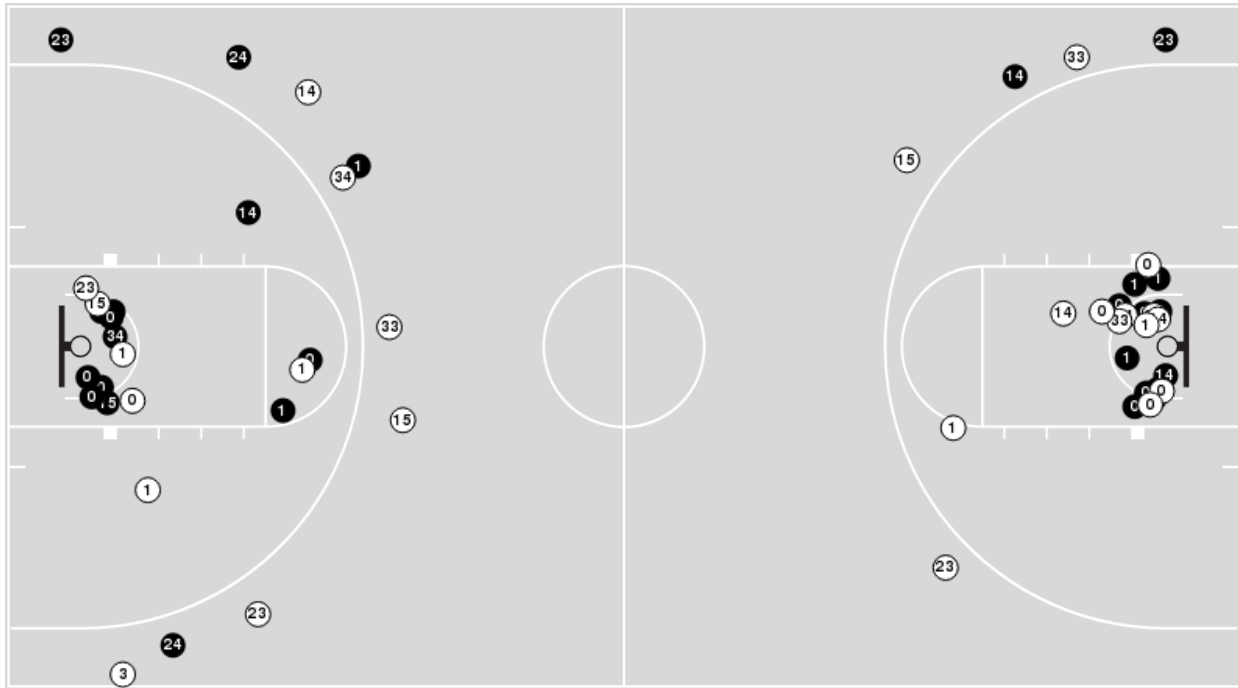

Iowa at Michigan

02/02/20 Crisler Center, Ann Arbor
2019-20 Women's Basketball

Officials: Michael McConnell, Natasha Camy, Laura Morris

Players => 00, 1, 2, 3, 5, 14, 15, 23, 24, 33, 34 FG Types=>AllResults=>All

Michigan

All Field Goals