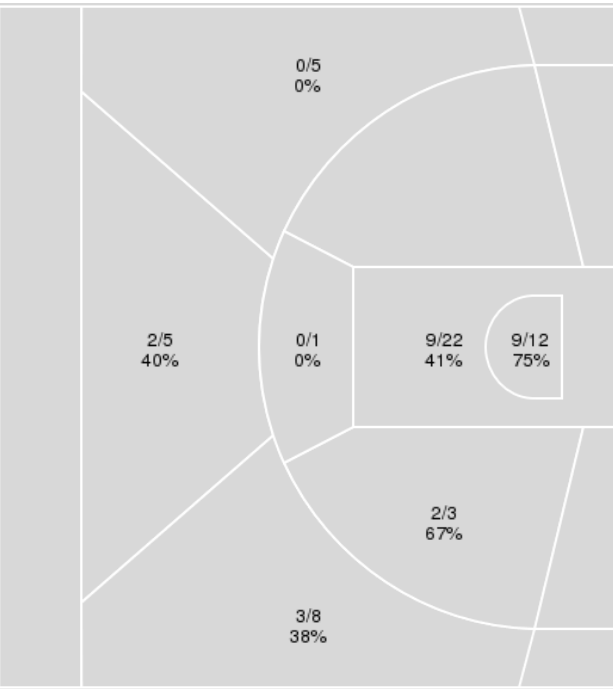

Iowa

Michigan	M/A	%
Field Goals	29/55	53
2 Points	23/40	57
3 Points	6/15	40
Free Throws	14/19	74

Iowa	M/A	%
Field Goals	25/56	45
2 Points	20/38	53
3 Points	5/18	28
Free Throws	8/12	67