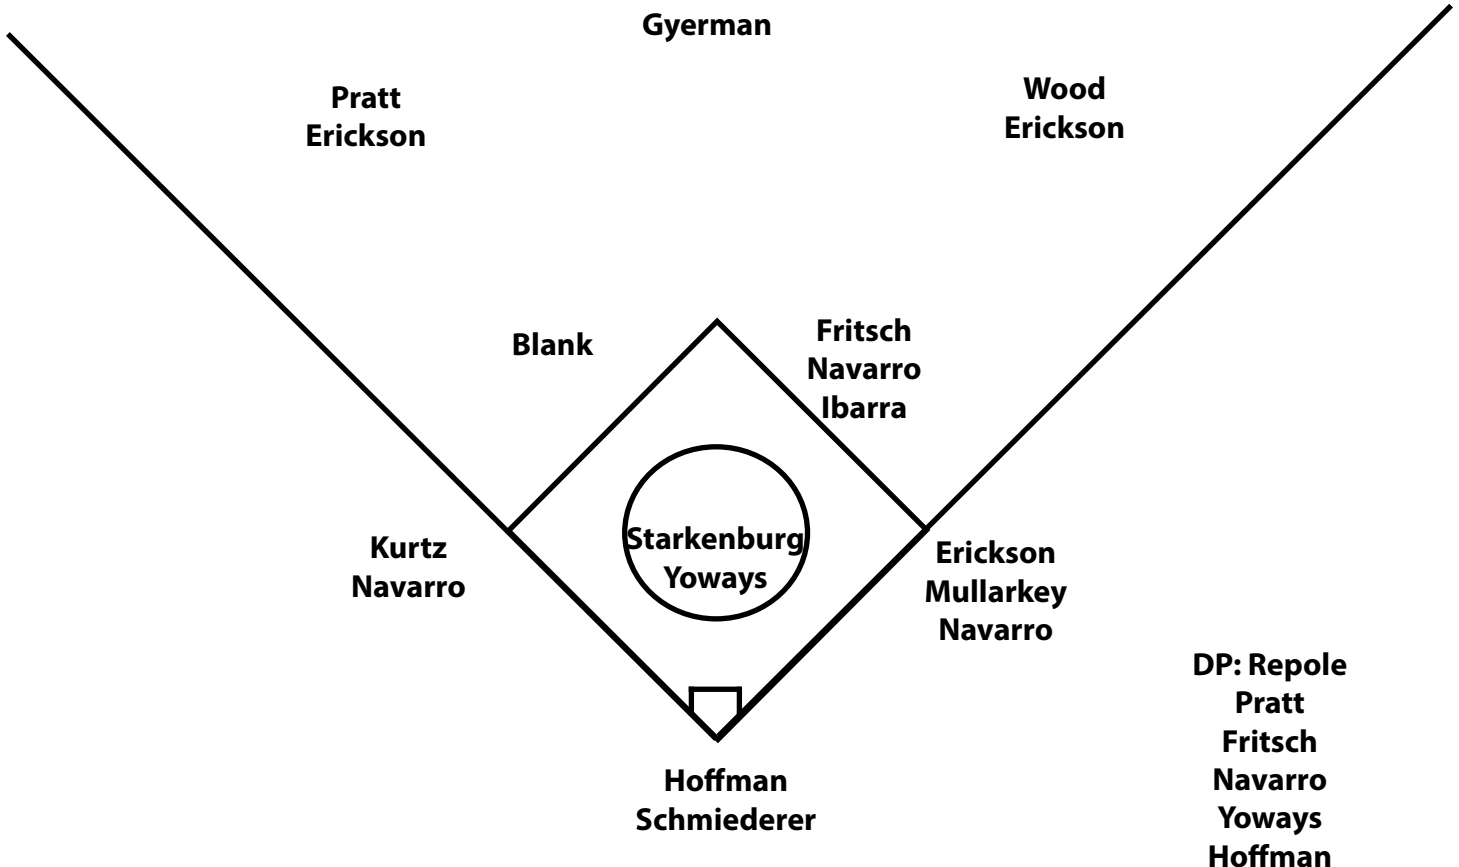

2015 Iowa Individual Team Batting Leaders

Batting Avg.	.445, Megan Blank
Games Played	49 (2 players)
Games Started	49 (2 players)
At Bats	156, Sammi Gyerman
Runs	36, Sammi Gyerman

Hits	65, Megan Blank
Doubles	15, Megan Blank
Triples	2, Sammi Gyerman/Megan Blank
Home Runs	8, Megan Blank
RBIs	36, Megan Blank
Total Bases	108, Megan Blank
Walks	21, Sammi Gyerman
Hit by Pitch	9, Kaitlyn Mullarkey
Strikeouts	35, Erin Erickson
On-Base Percentage	.515, Megan Blank
Sacrifice Flies	1, Megan Blank/Angela Schmiederer/Whitney Repole
Sacrifice Hits	2, Erin Erickson
Stolen Bases	7, Sammi Gyerman
Stolen Base Attempts	7, Sammi Gyerman

2015 Iowa Individual Pitching Leaders

ERA (7.0 IP min.)	4.64, Shayla Starkenburg
Wins	14, Shayla Starkenburg
Appearances	40, Shayla Starkenburg
Games Started	30, Shayla Starkenburg
Complete Games	24, Shayla Starkenburg
Shutouts	4, Shayla Starkenburg
Saves	n/a
Innings Pitched	197.2, Shayla Starkenburg
Strikeouts	167, Shayla Starkenburg
Opponent Batting Average (7.0 IP min.)	.273, Shayla Starkenburg

2015 Lineup (Based off of previous starters)