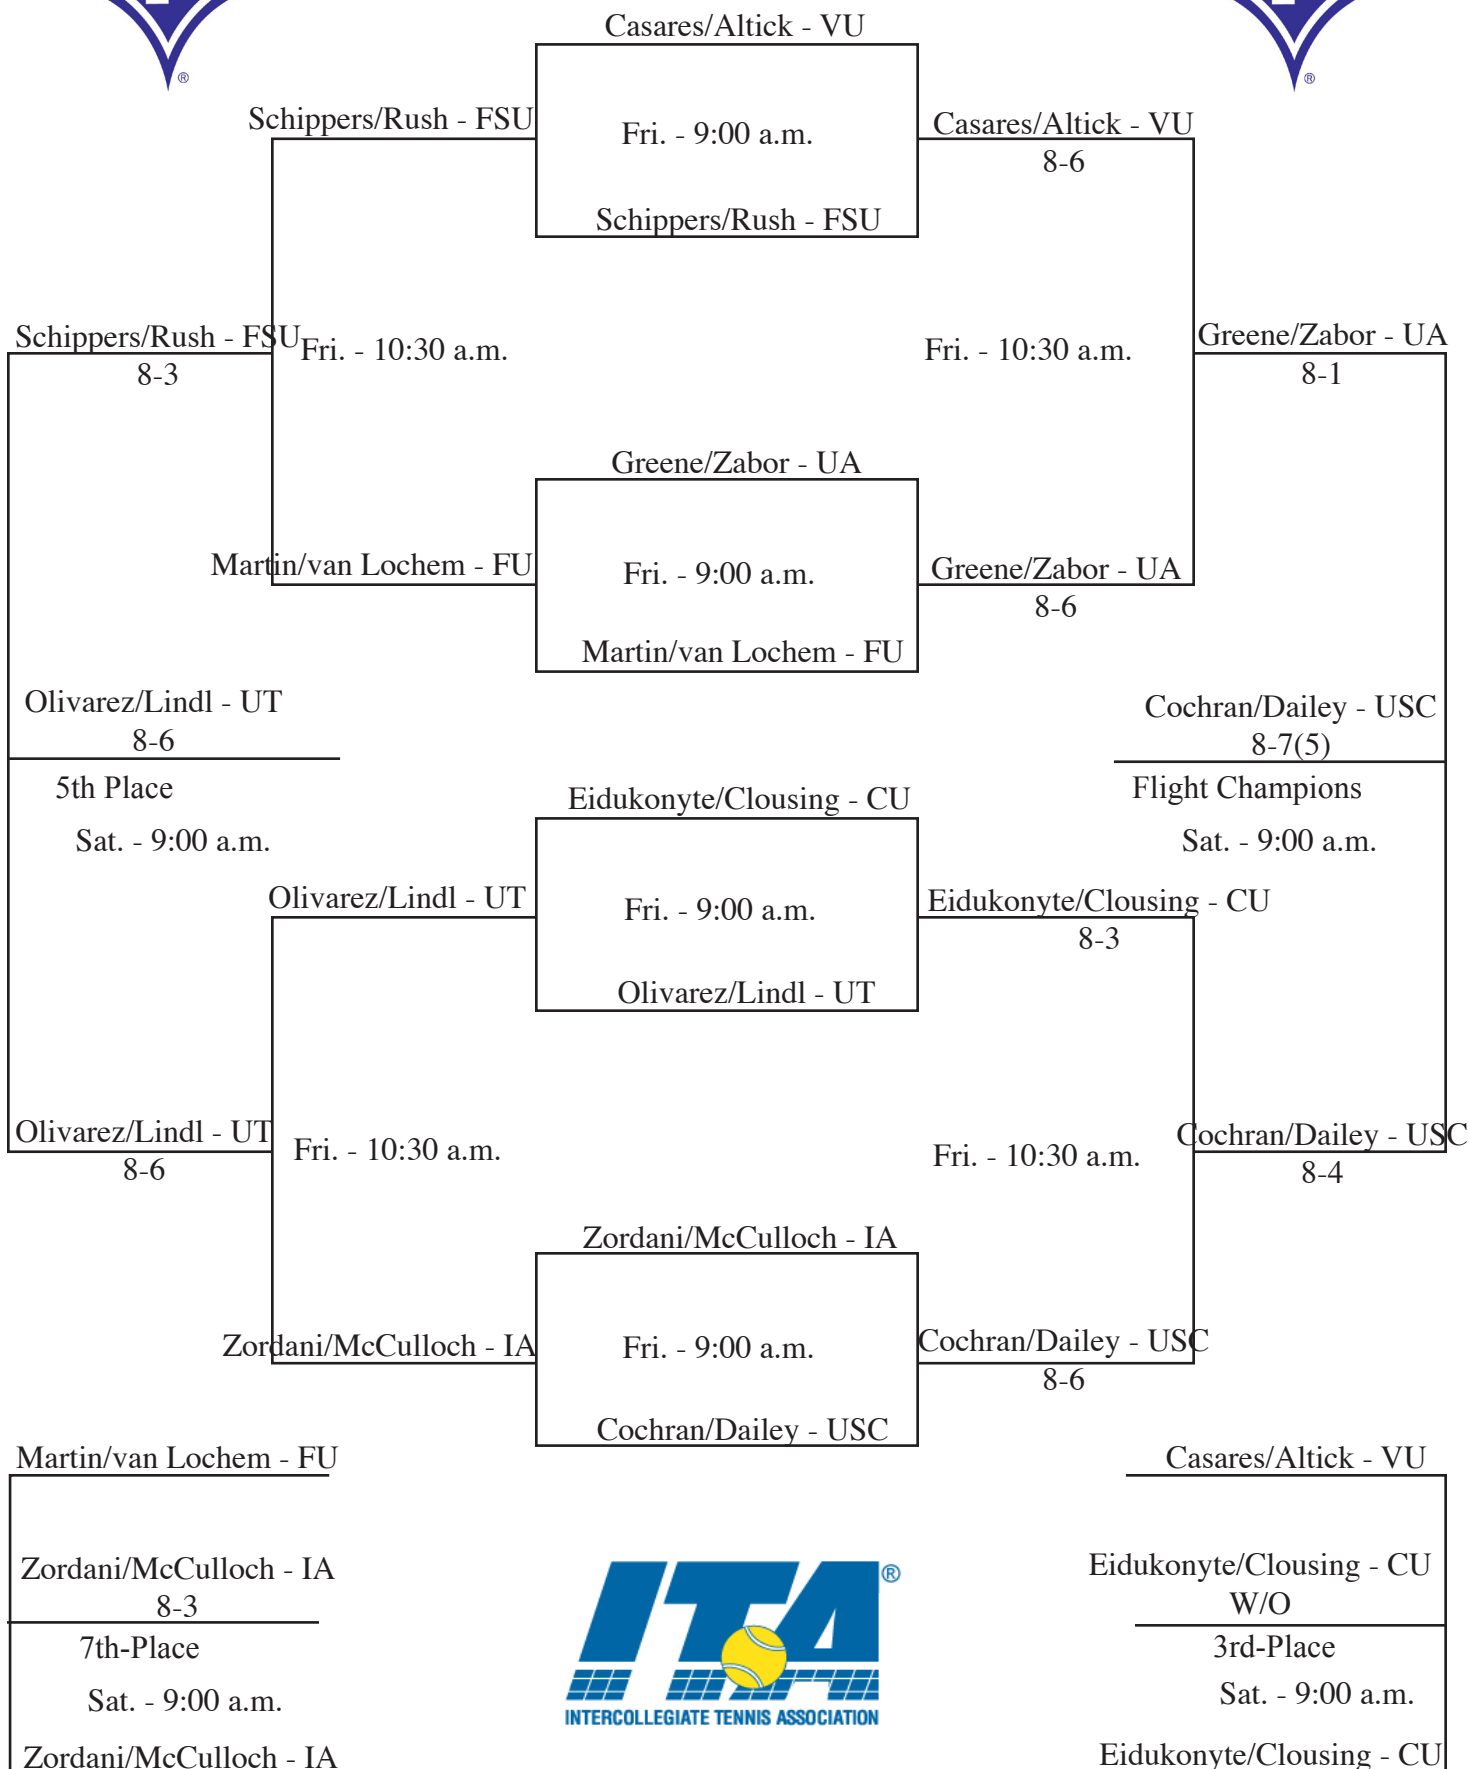

FLIGHT TWO DOUBLES