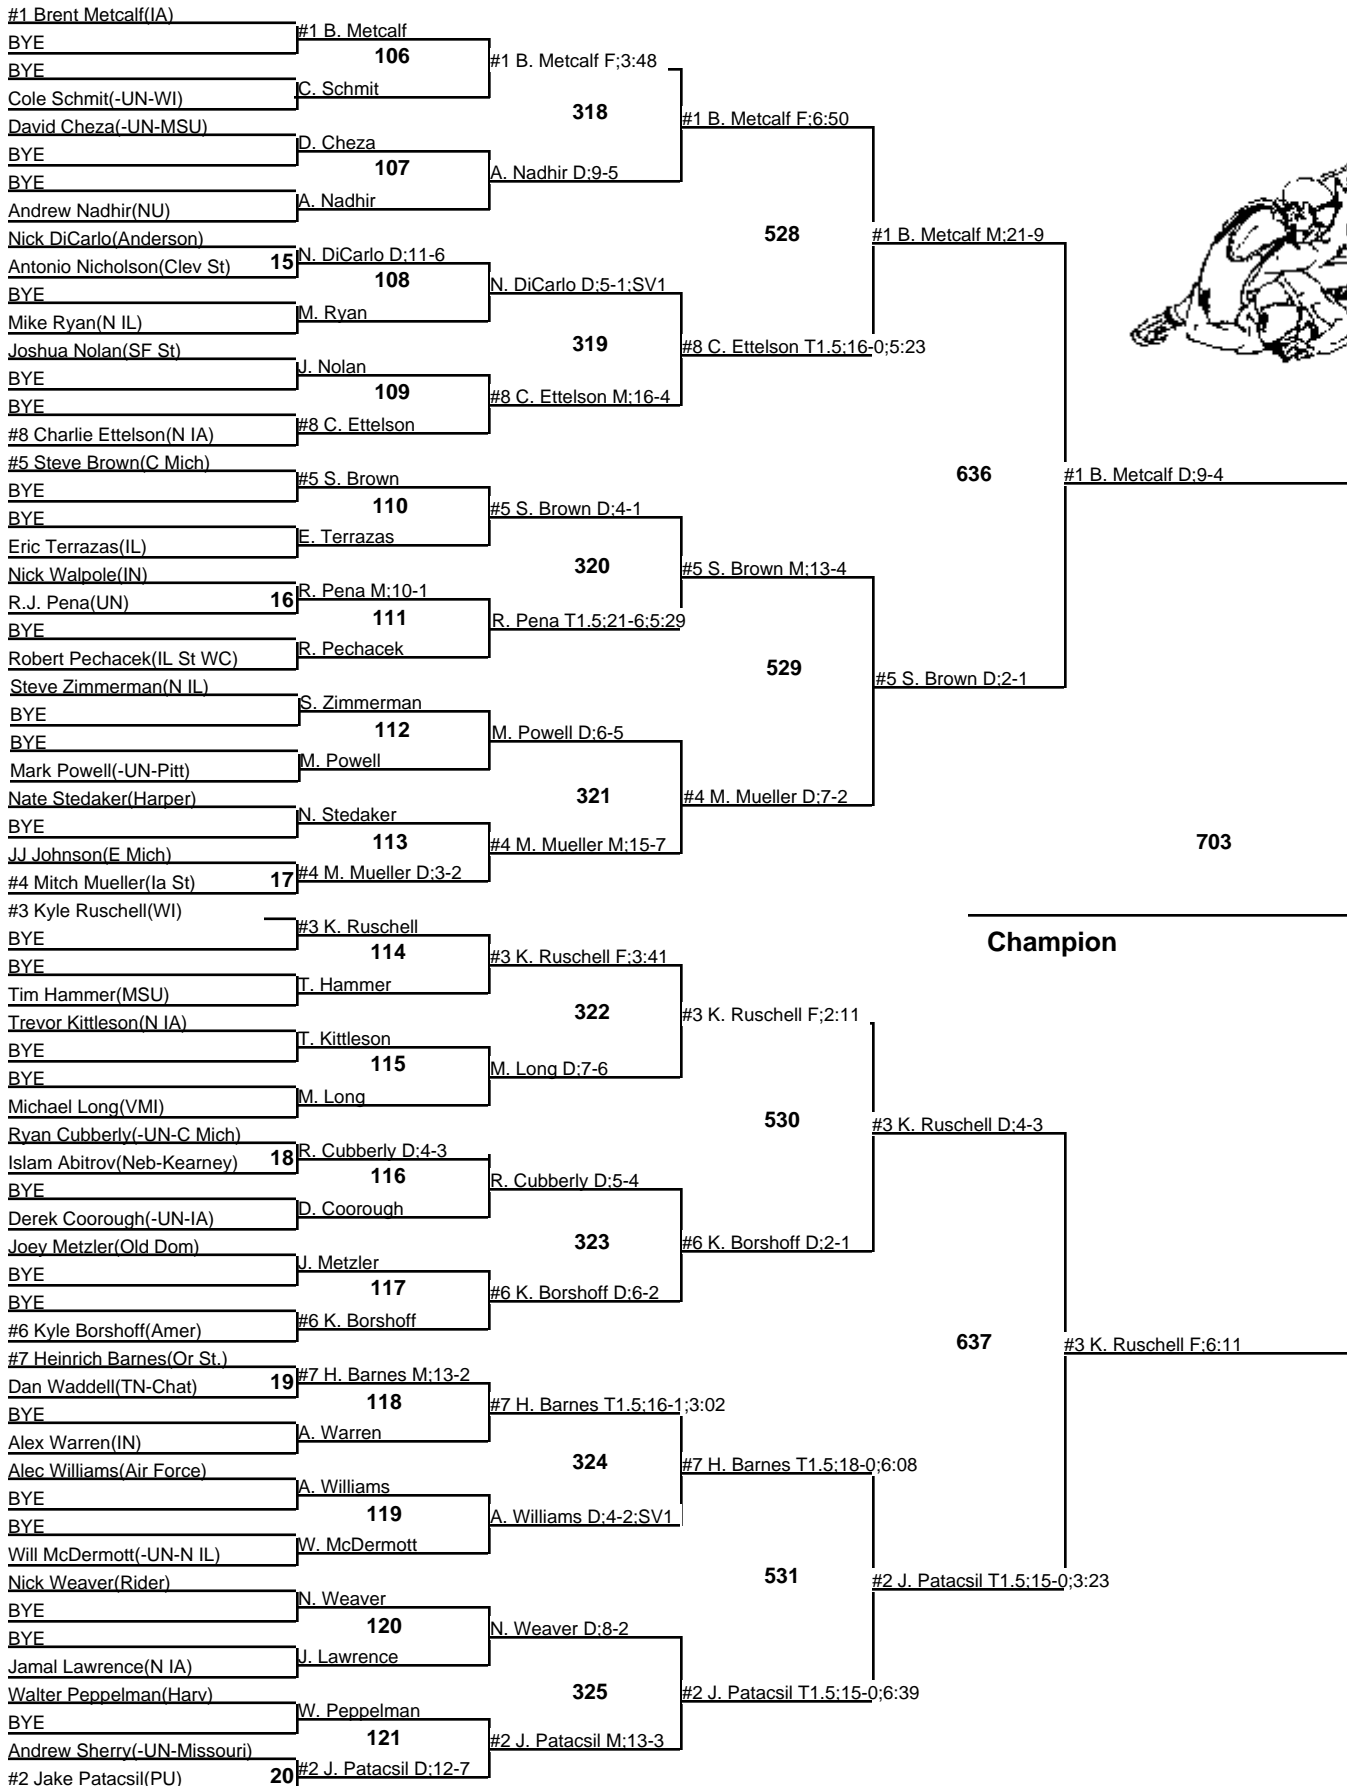

2008 Midlands

149

Championship

29-30 December 2008