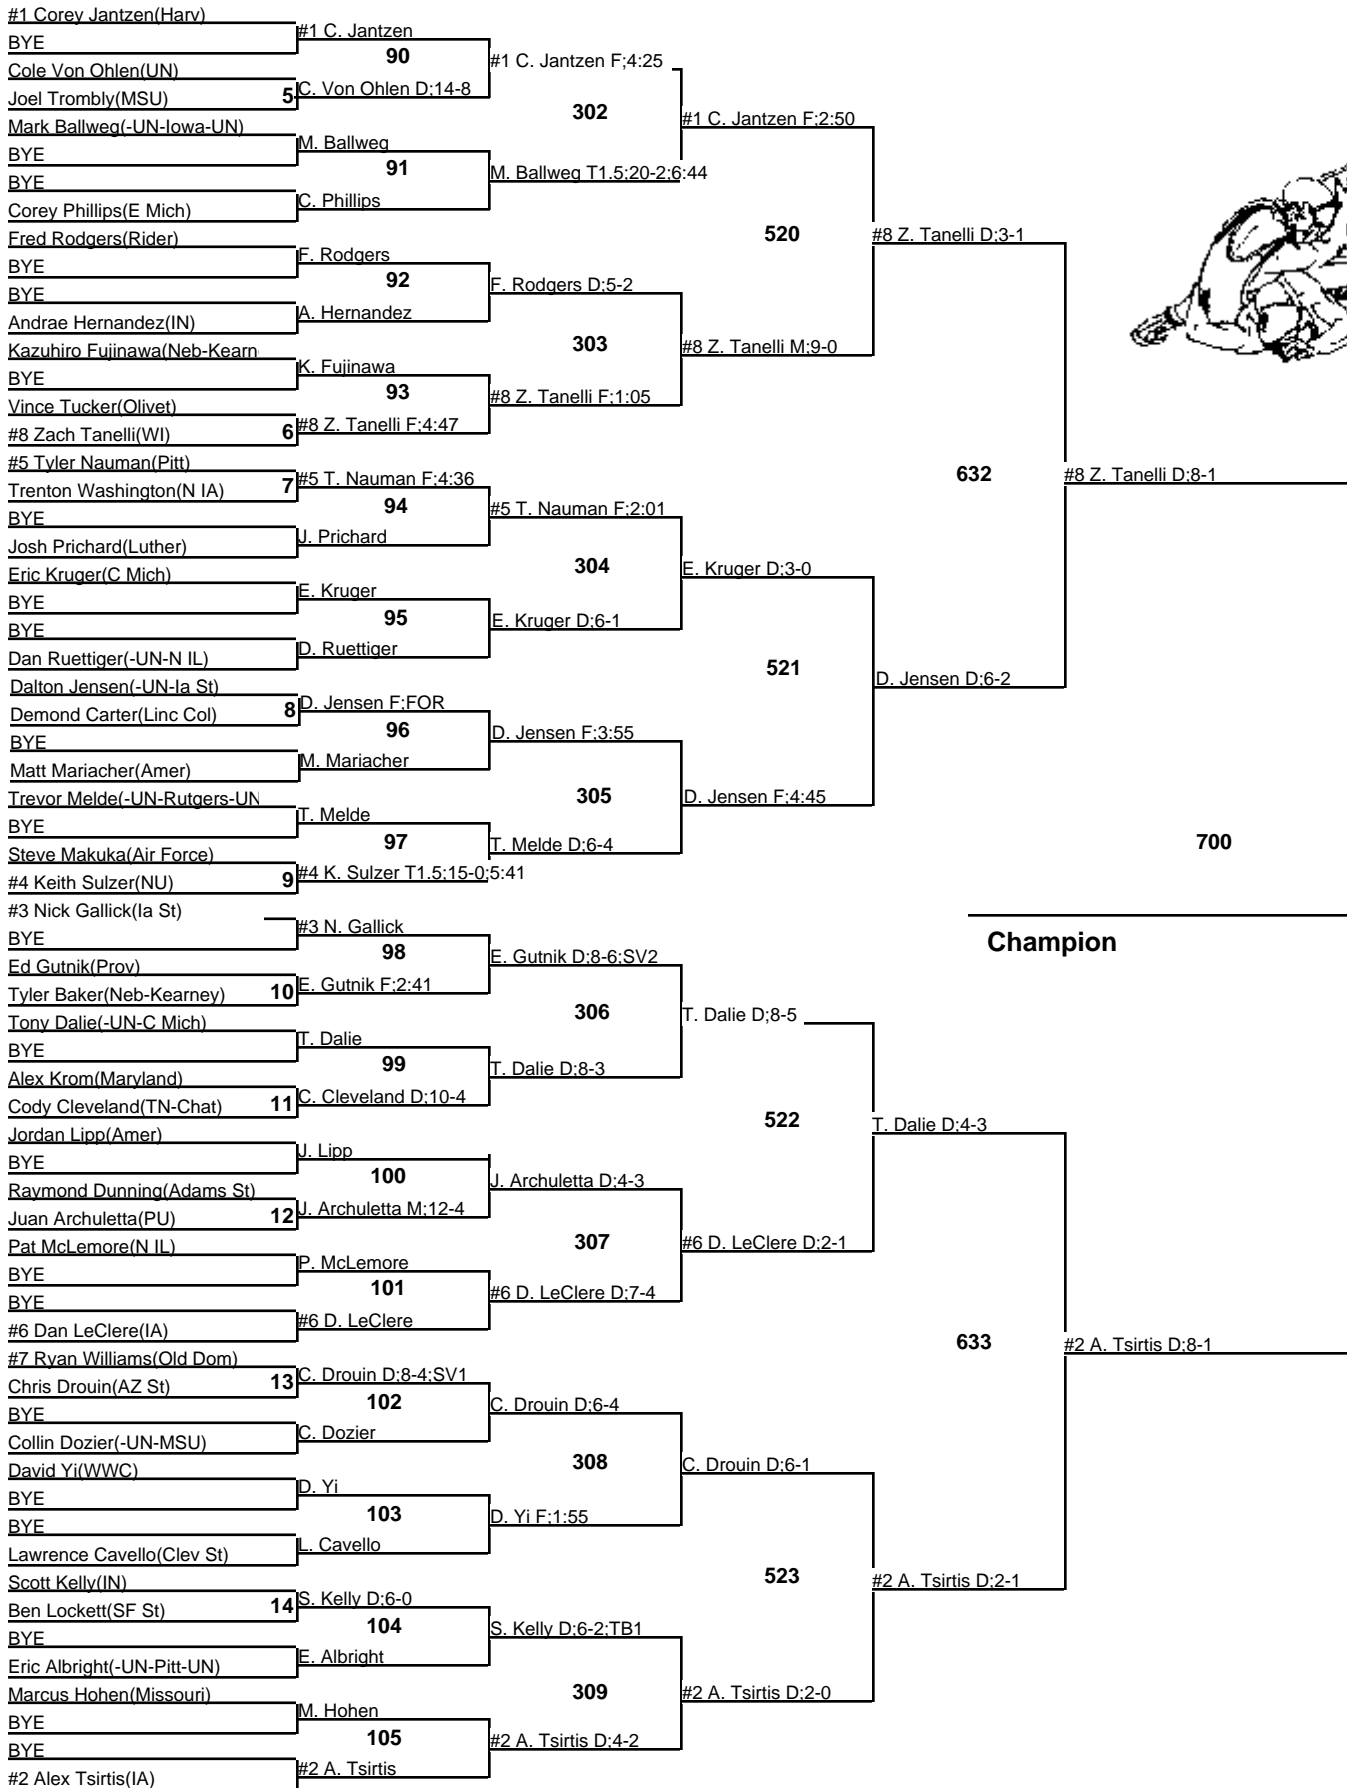

2008 Midlands

141
Championship
29-30 December 2008

Champion