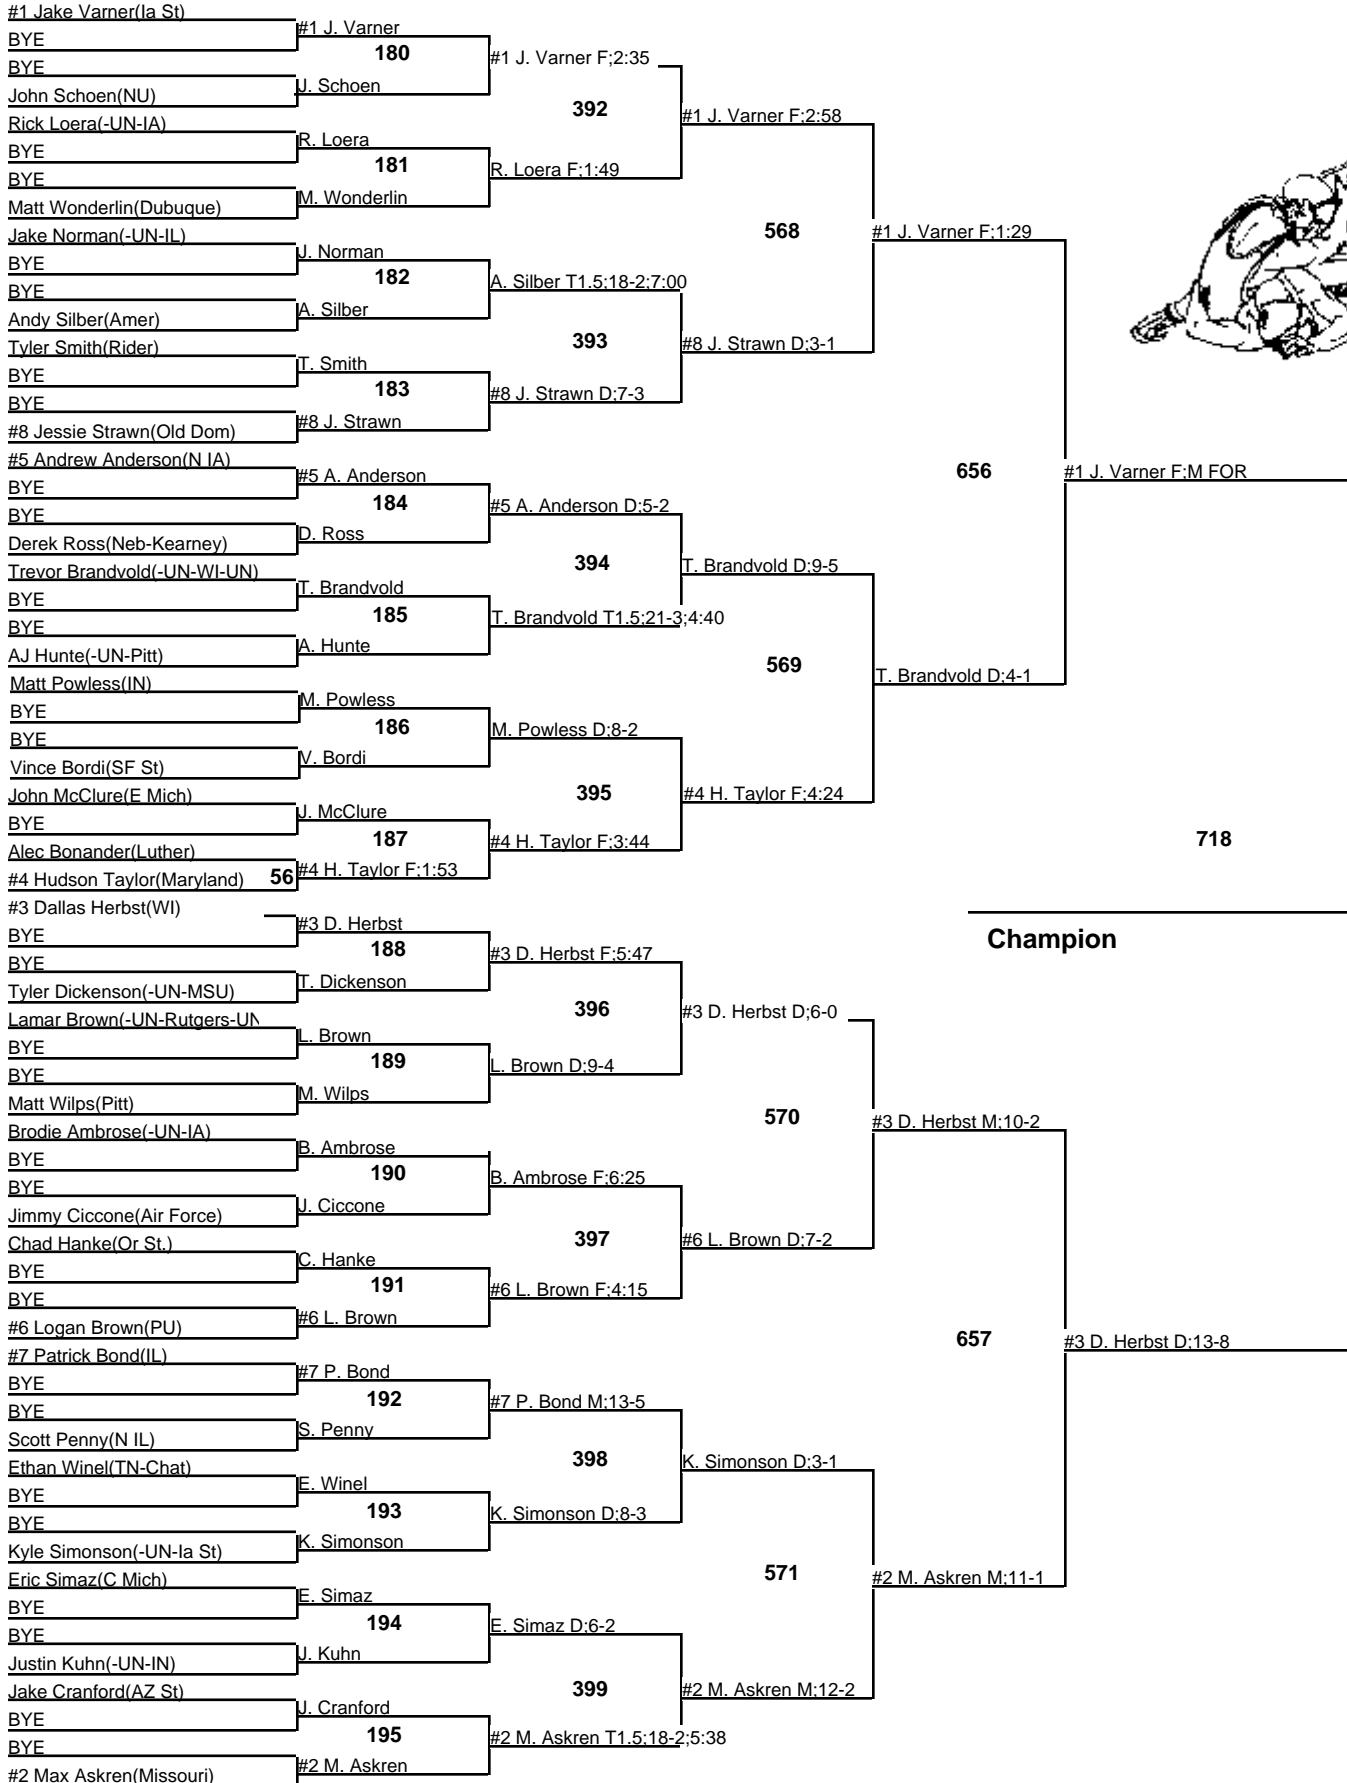

2008 Midlands

197

Championship

29-30 December 2008