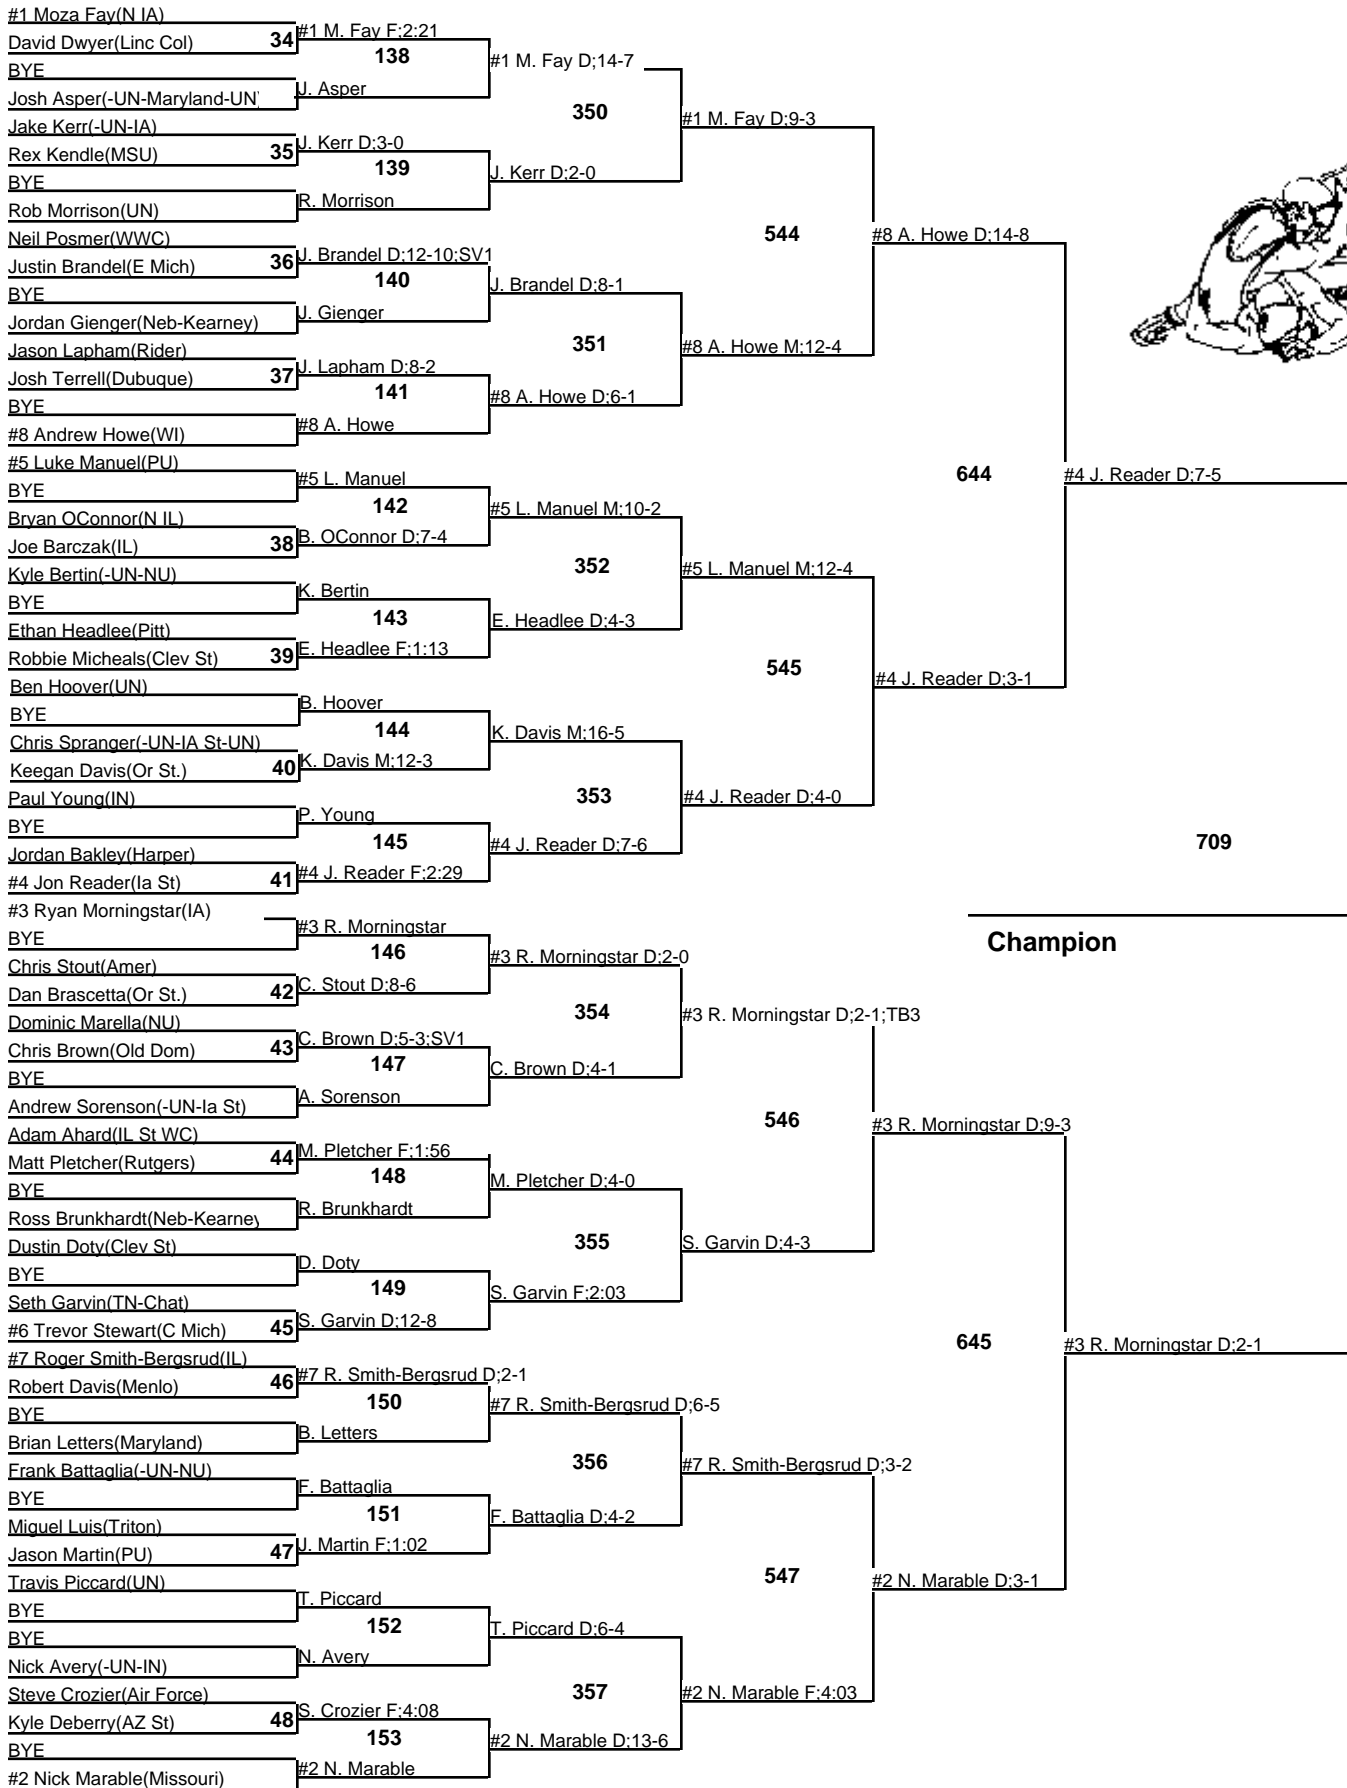

2008 Midlands

165

Championship

29-30 December 2008