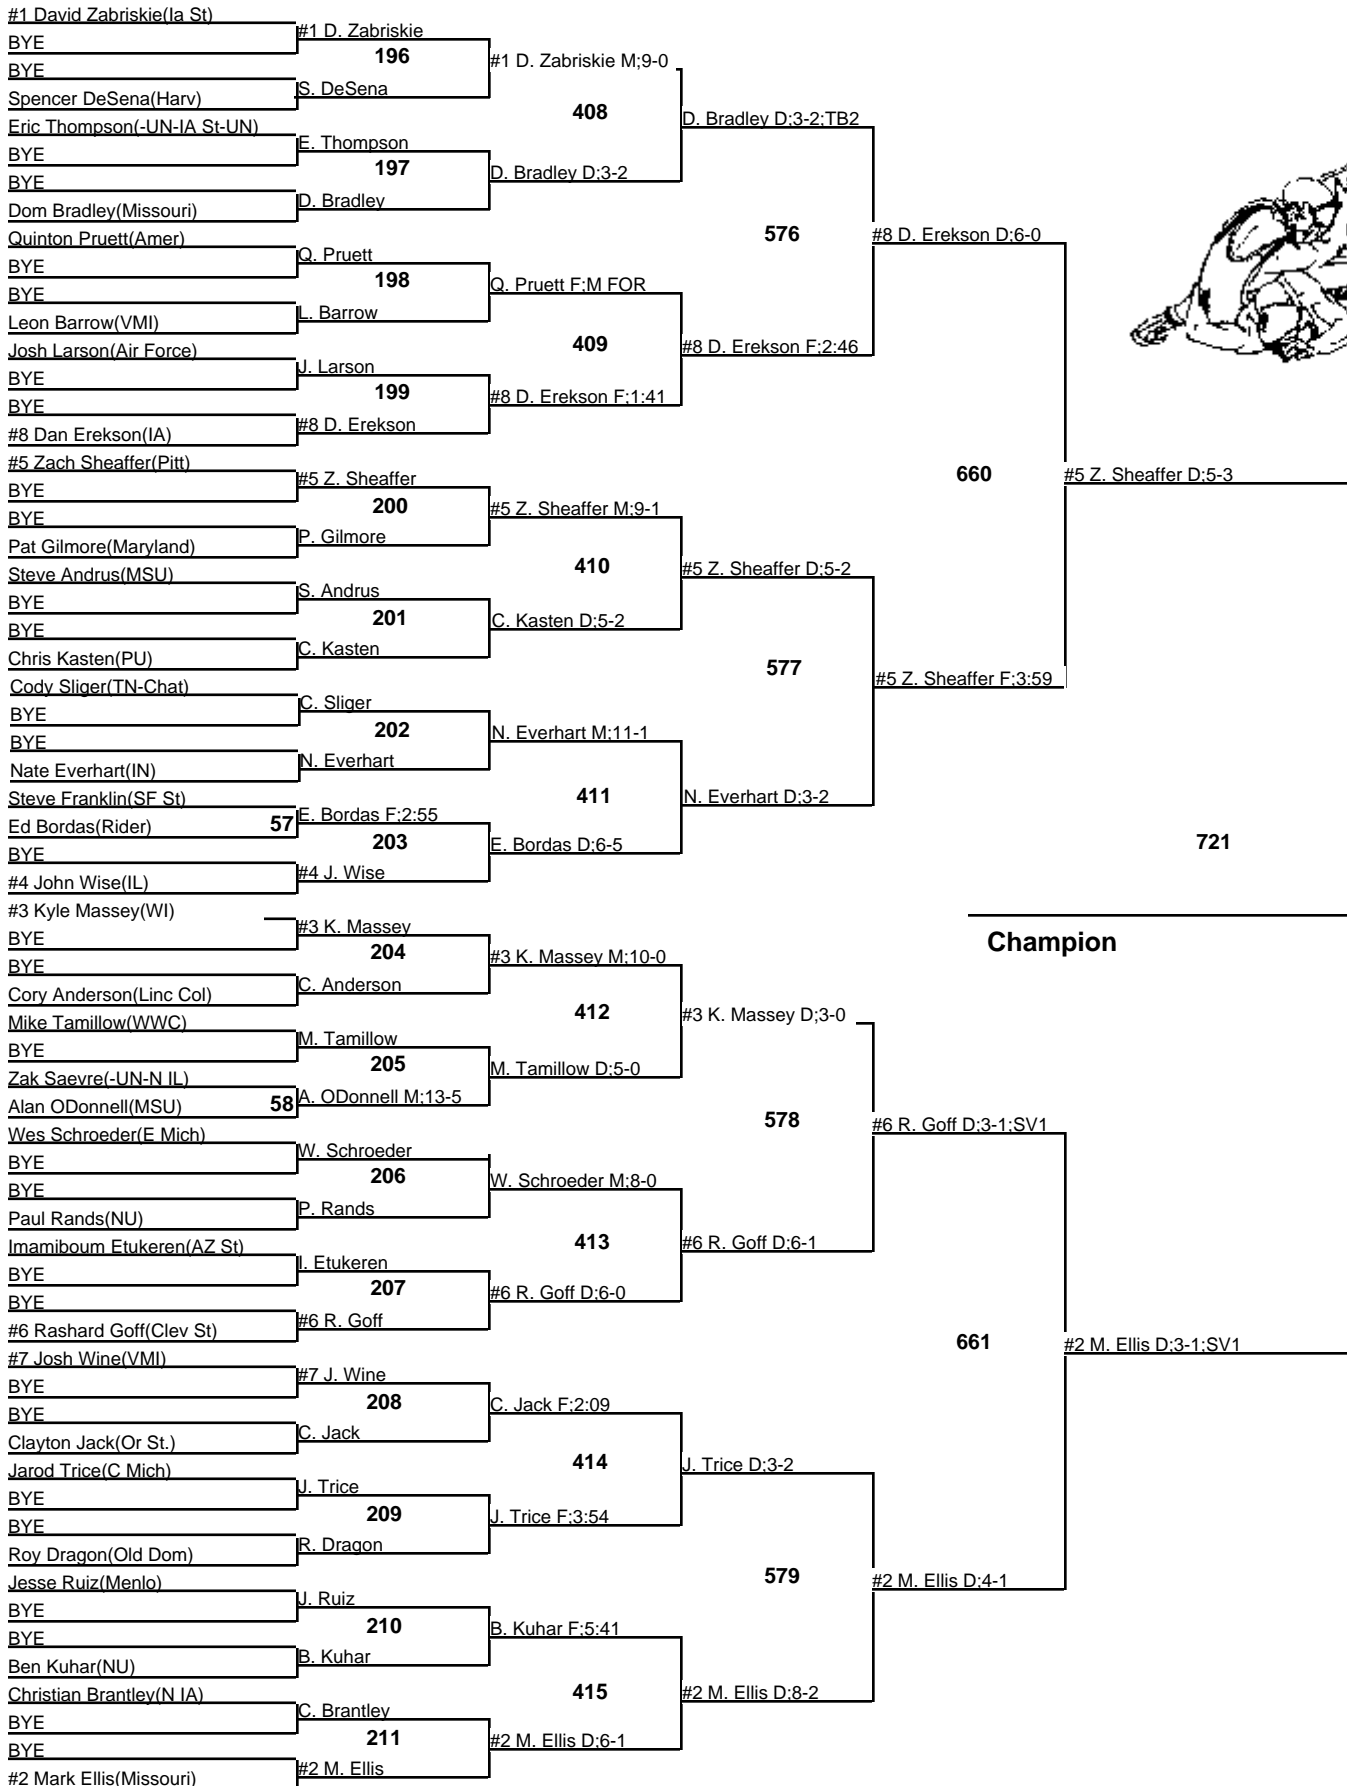

2008 Midlands

285

Championship

29-30 December 2008