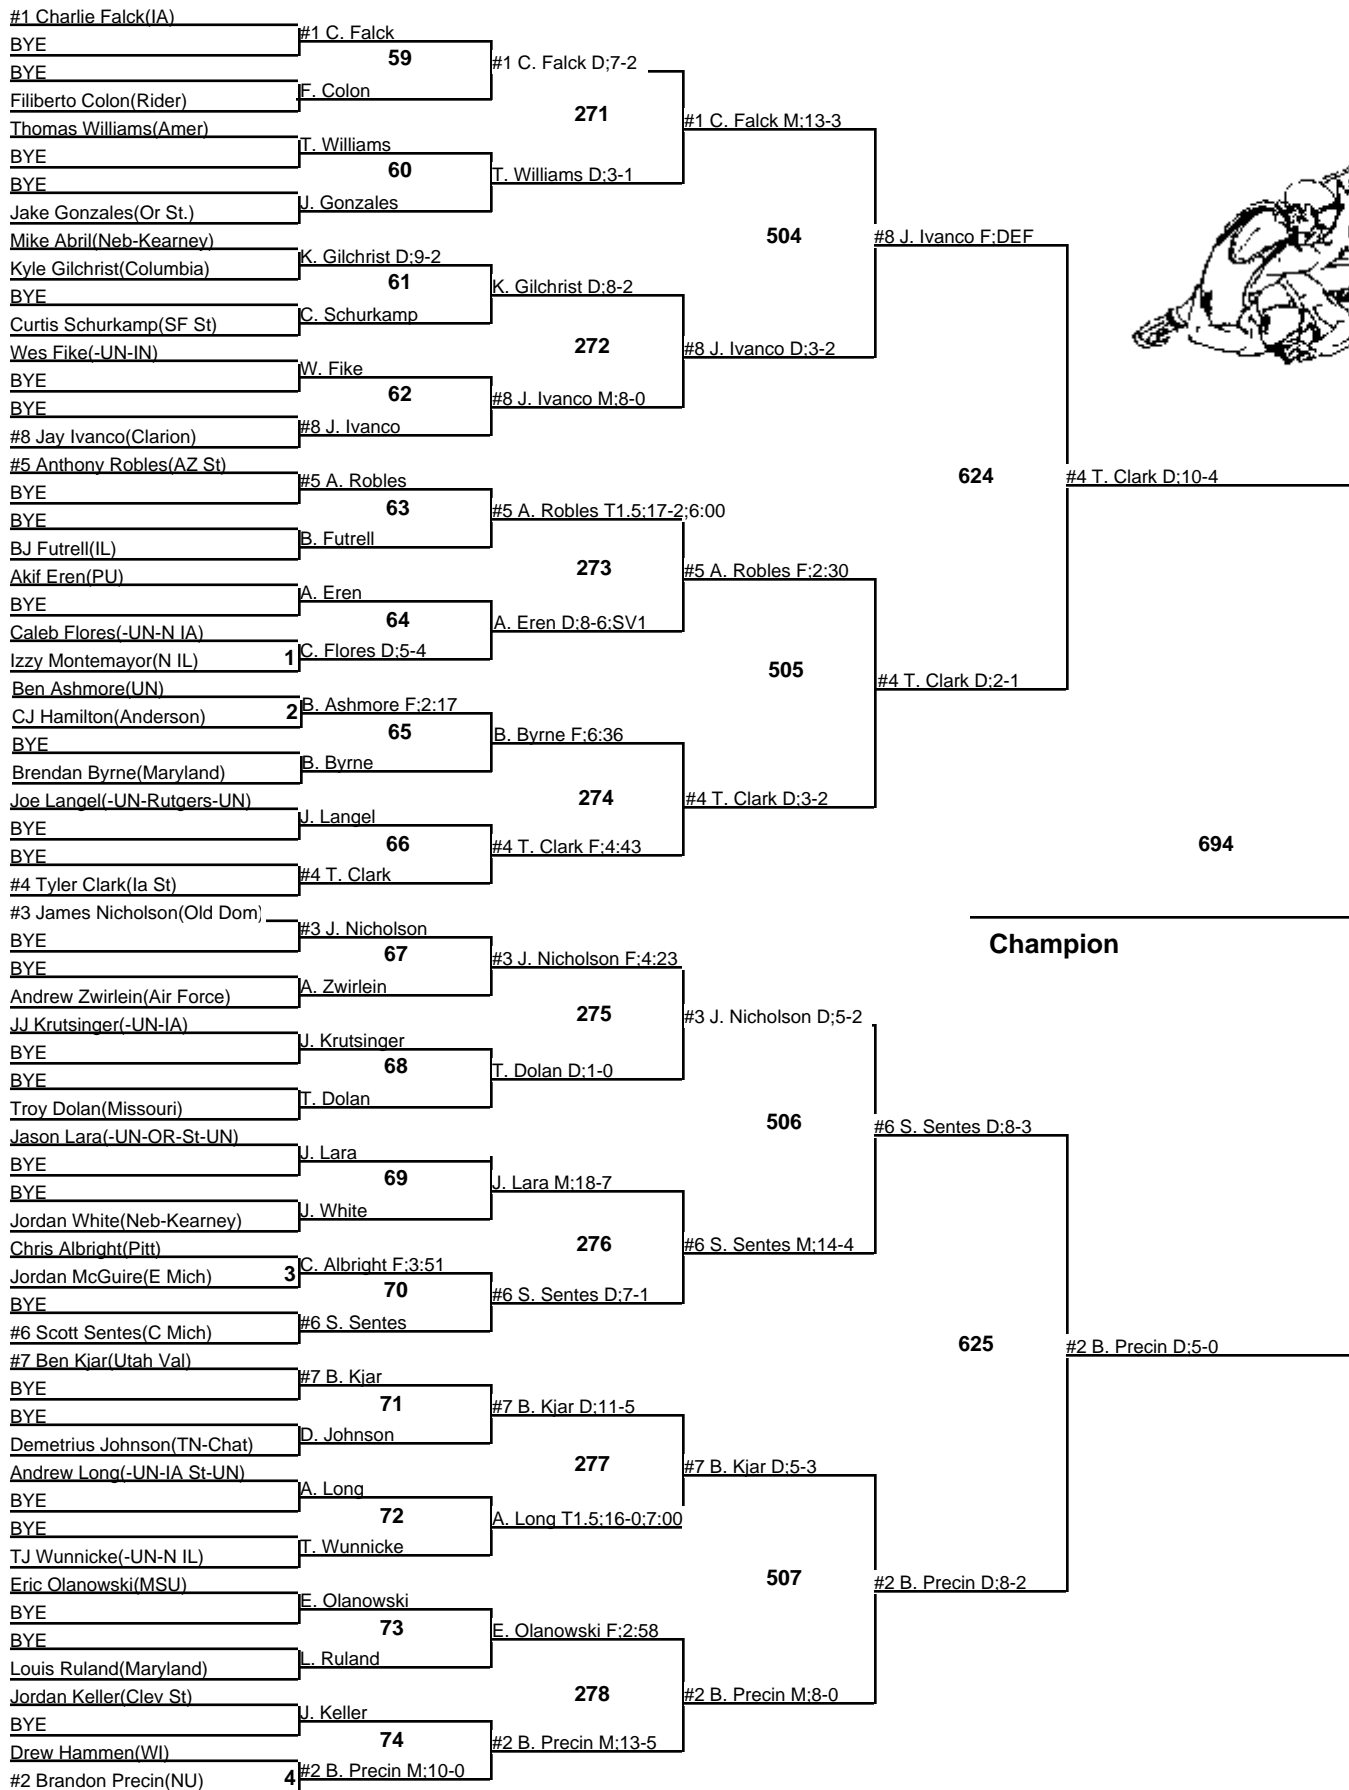

# 2008 Midlands

125

**Wrestleback**

29-30 December 2008