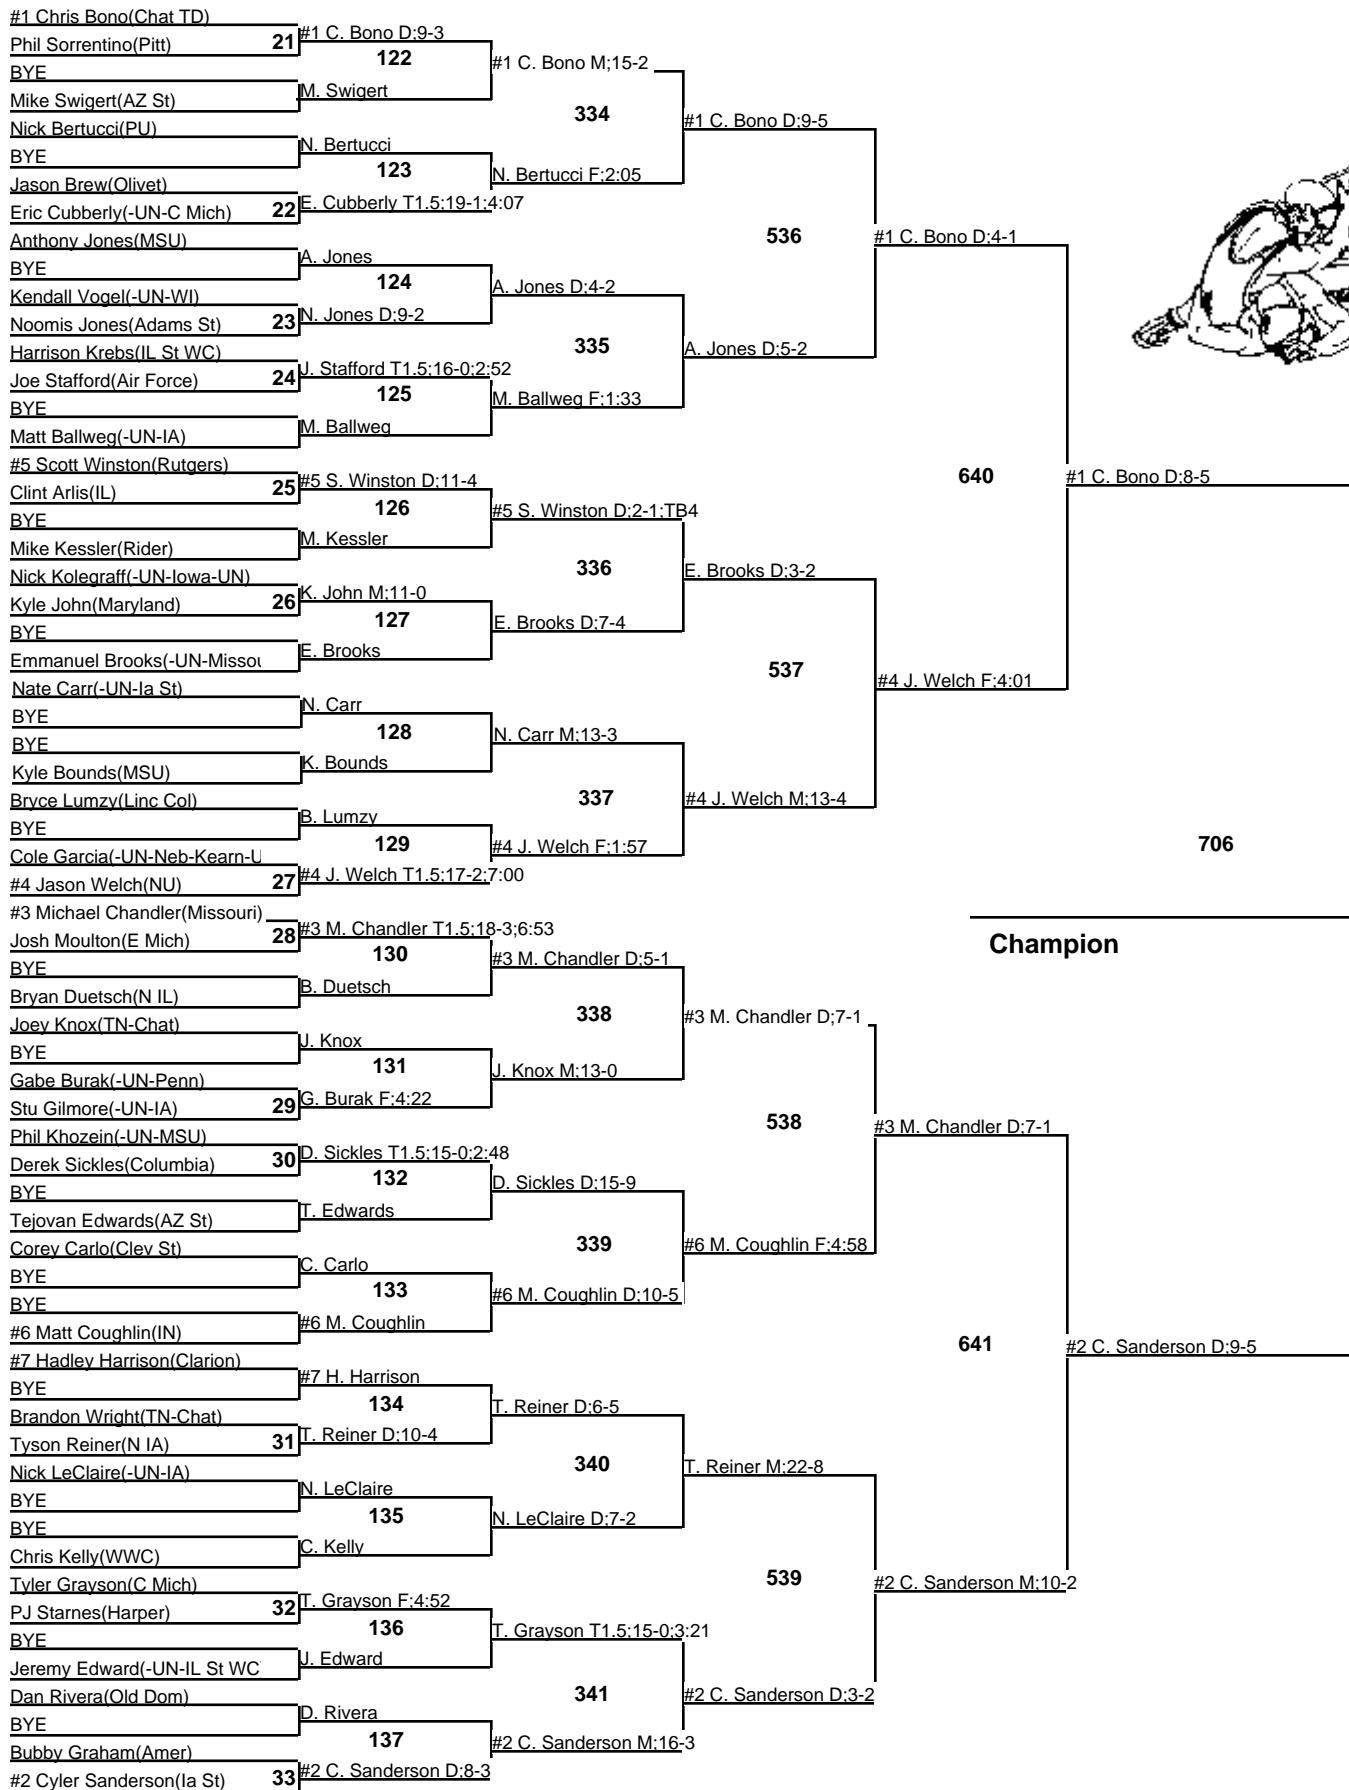

2008 Midlands

157
Championship
29-30 December 2008