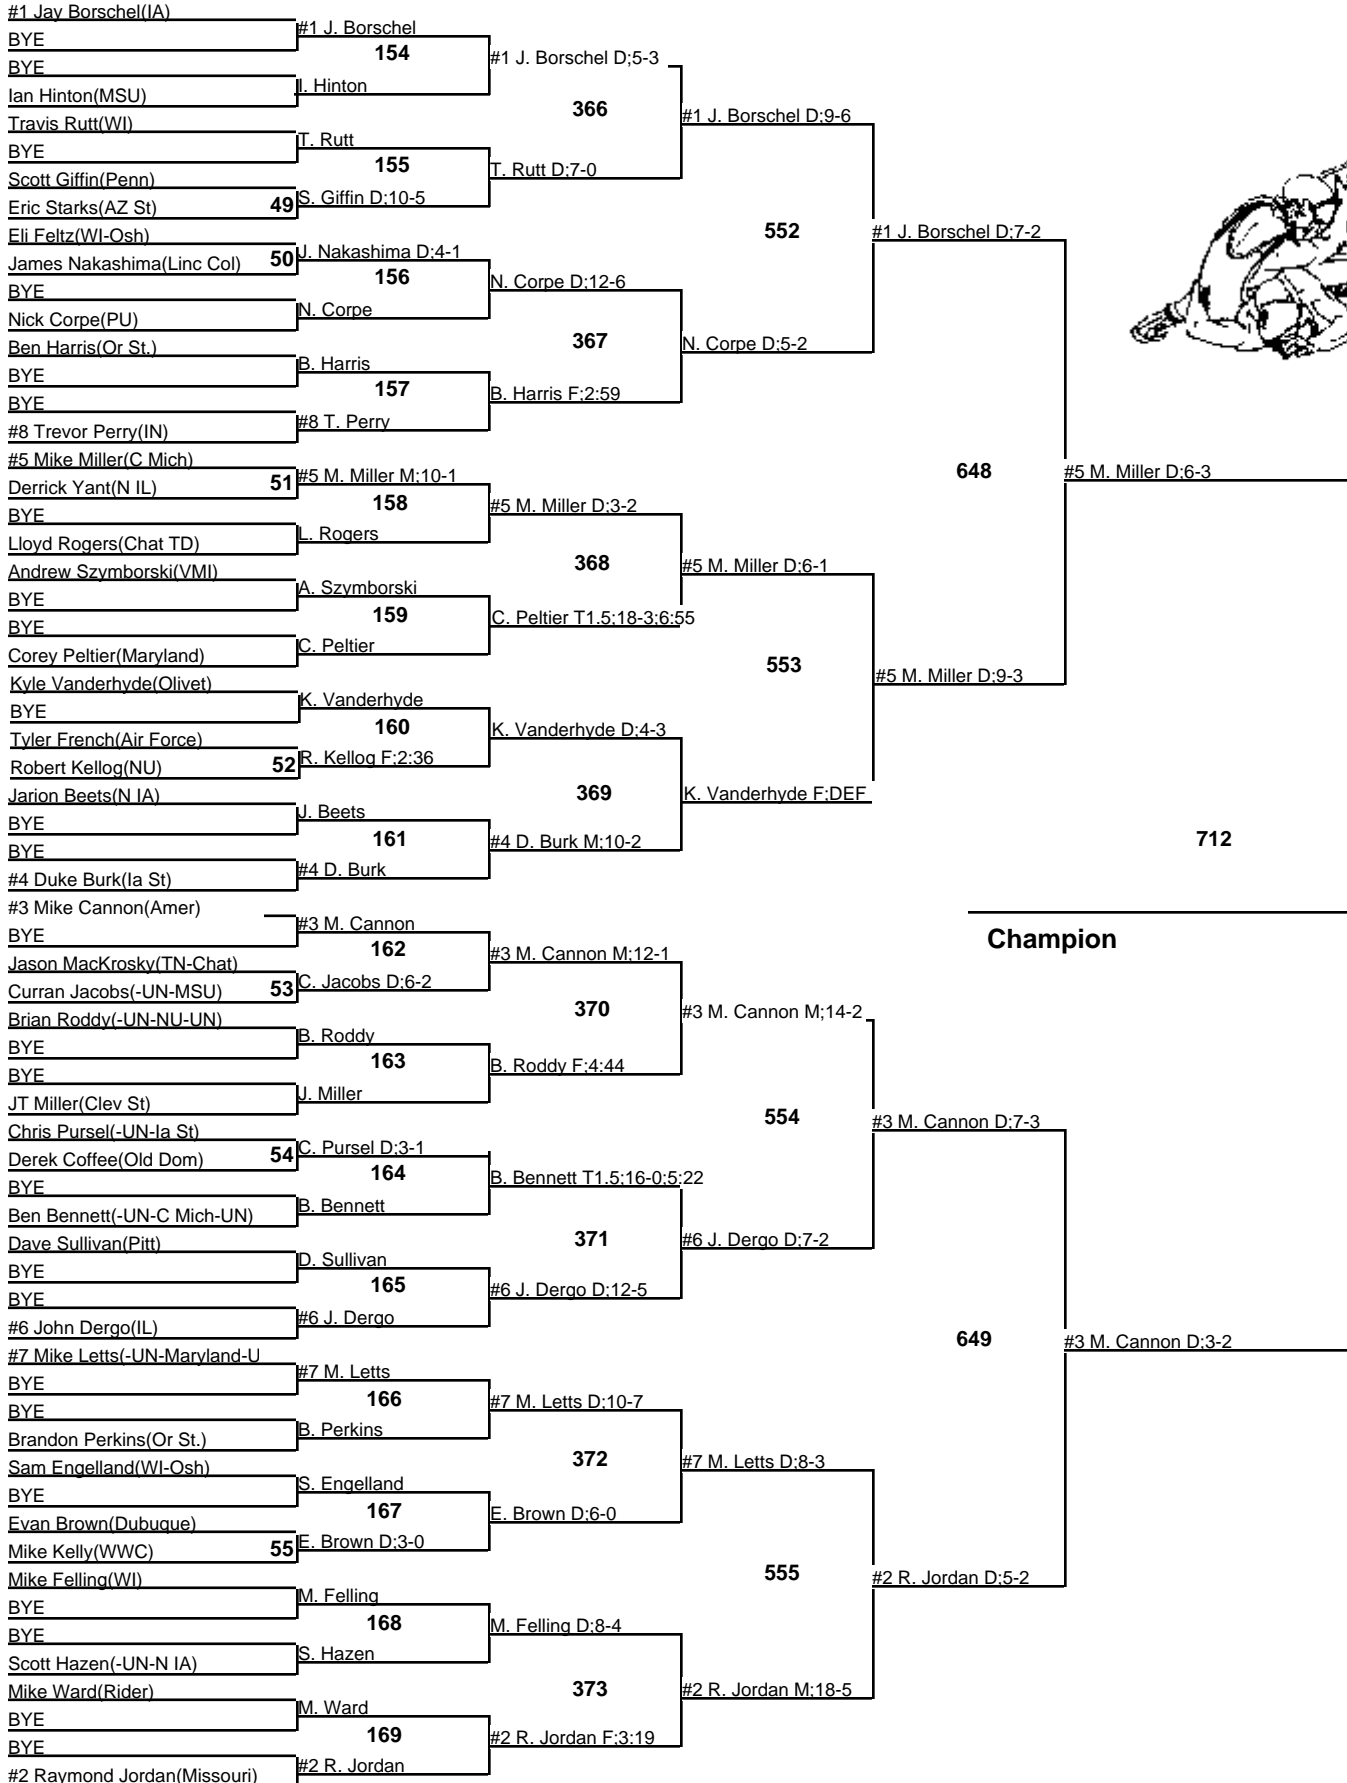

2008 Midlands

174

Championship

29-30 December 2008

Champion