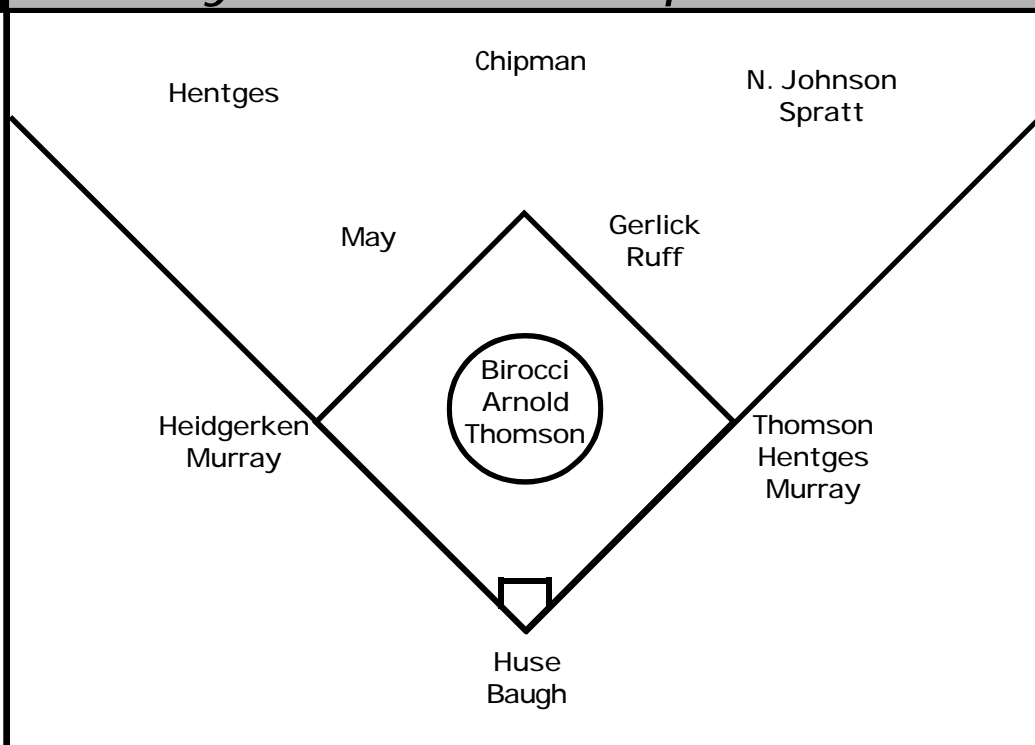

Iowa Hawkeye Roster

3	ALI ARNOLD
4	LISA BIROCCI
5	JENNA SPRATT
6	AMANDA HENTGES
7	ELISHA HUSE
9	NATALIE JOHNSON
10	STACY MAY
11	MINDY HEIDGERKEN
12	ABBY RUFF
13	SAMI BAUGH
14	LAURA CHIPMAN
16	SARAH THOMSON
17	KYLIE MURRAY
22	EMILY GERLICK

HEAD COACH: GAYLE BLEVINS
ASSISTANT: MICHELLE VENTURELLA
ASSISTANT: HOLLY VAN VLYMEN

Hawkeye Defensive Depth Chart

2003 Awards

Jessica Bashor

- First Team All-Big Ten
- Second team NFCA Midwest Regional All-American

Lindsay Bashor

- Second Team All-Big Ten

Lisa Birocci

- Third team NFCA All-American
- First team NFCA Midwest Regional All-American
- Big Ten Pitcher of the Year
- First Team All-Big Ten
- Big Ten Tournament MVP

Katie Boney

- Second Team All-Big Ten
- Second team NFCA Midwest Regional All-American

Krisin Johnson

- Second team NFCA All-American
- First team NFCA Midwest Regional All-American
- First team all-Big Ten

Stacy May

- Big Ten Freshman of the Year
- First Team All-Big Ten
- Second team NFCA Midwest Regional All-American

35, which was set in 1997.

Kristin Johnson led the team with eight round trippers.

OK, Let's Get Two

The strength of the Hawkeye defense last year was up the middle, and it showed in the number of double plays they turned.

Iowa turned 26 double plays, breaking the Iowa single season record.

The previous record was 21, which was set in 1997.

Gerlick Named

Emily Gerlick was named Most Valuable Player of the AFA National Championships, held in Beaumont, TX, July 29-August 1.

Gerlick, a sophomore infielder from Wonder Lake, IL, led her DuPage Wildcats team to the 2003 AFA Under 18 National Championship, becoming the first team from Illinois to accomplish that feat.

In the championship game against the defending champion California Running Rebels, Gerlick provided a season's worth of fireworks by hitting a two-out, two-strike, walk-off home run in the bottom of the ninth to give the Wildcats the national championship with a 2-0 win.

Gerlick finished the tournament with a .396 average to go with her 13 runs scored. She also hit three triples.

Welcome Aboard

The Hawkeyes welcomed a talented class of three freshmen and one junior college transfer to the team this fall.

Sami Baugh, Mindy Heidgerken and **Jenna Spratt** make up this year's freshman class, while **Abbie Ruff** will have two years of eligibility after transferring from Waubesa Community College.

Each player is a native of the state of Iowa. Baugh from Johnston, Heidgerken from Long Grove, Spratt from Oxford and Ruff from Garwin.

Park Leaves Team

Iowa sophomore second baseman **Stephanie Park** decided to end her collegiate softball career last week and will not be on the Hawkeye roster this season.

Park suffered a stress fracture in her foot during the offseason, and complications from that injury prompted her to call it a career.