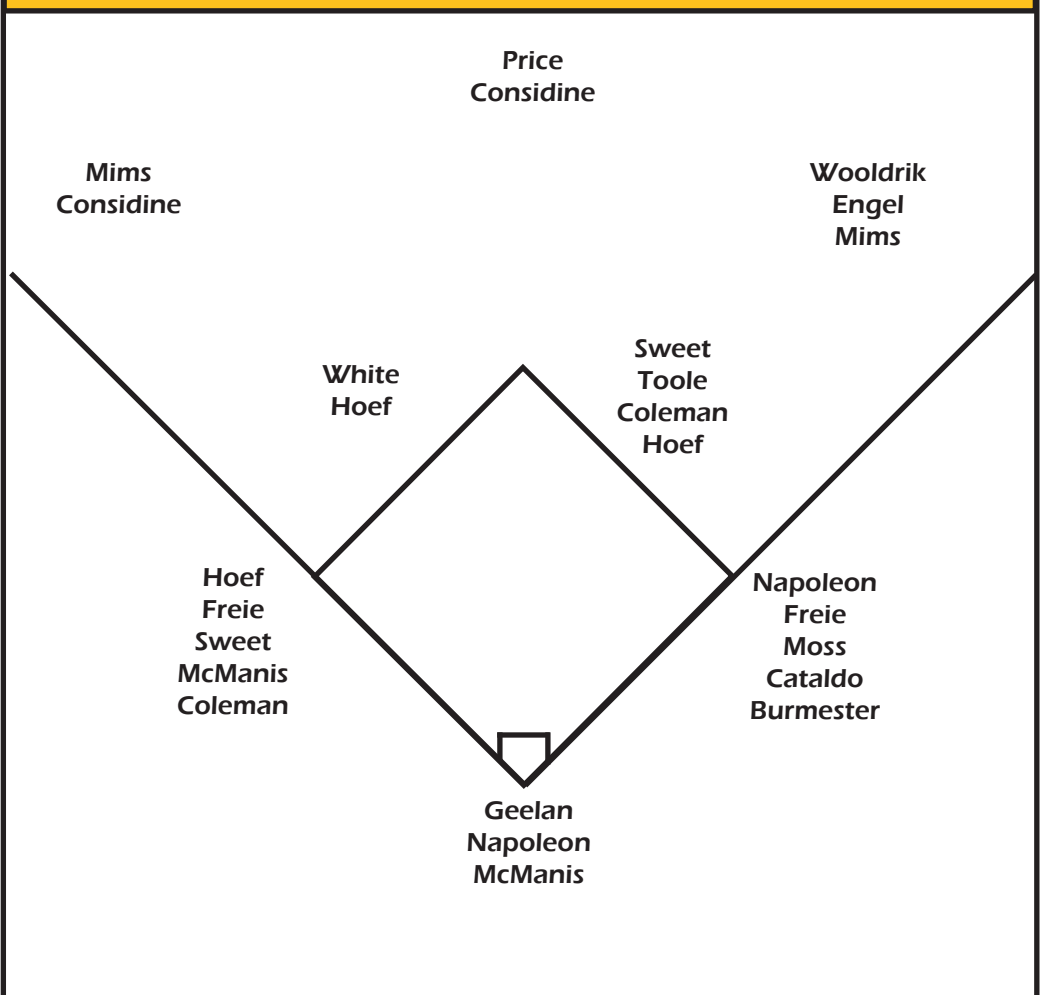

RBI.....	NAPOLEON (27)
TOTAL BASES.....	PRICE (55)
SLUGGING PCT.....	BURMESTER (.421)
WALKS.....	PRICE (18)
HIT BY PITCH.....	HOEF (12)
STRIKEOUTS.....	WHITE, SWEET (30)
ON-BASE PERCENTAGE	GEELAN (.420)
OPS	SWEET (.814)
SACRIFICE FLIES.....	WHITE (3)
SACRIFICE BUNTS.....	WHITE (11)
STOLEN BASES.....	SWEET (16)
STOLEN BASE ATTEMPTS	SWEET, PRICE (21)

Iowa's Individual Team Batting Leaders

BATTING AVE.	SWEET (.328)
GAMES.....	PRICE, WHITE (38)
GAMES STARTED	PRICE (38)
AT BATS	PRICE (146)
RUNS.....	WHITE (30)
HITS.....	PRICE (42)
DOUBLES.....	FREIE (8)
TRIPLES	WHITE (4)
HOME RUNS	SIX TIED (1)

Iowa's Individual Pitching Leaders

ERA	BRUNE (1.31)
WINS.....	MAITLAND, GUEX (4)
LOSSES.....	O'LOUGHLIN (5)
WINNING PCT.....	TURNBULL, TOOLE (1.000)
APPEARANCES.....	GUEX (18)
GAMES STARTED	MAITLAND (9)
COMPLETE GAMES	MAITLAND (2)
SHUTOUTS	.....
SAVES.....	GUEX (6)
INNINGS PITCHED	MAITLAND (51 2/3)
STRIKEOUTS.....	MAITLAND (33)
OPPONENT BATTING AVERAGE	GUEX (.131)
WHIP	GUEX (0.87)

Hawkeye Defensive Depth Chart