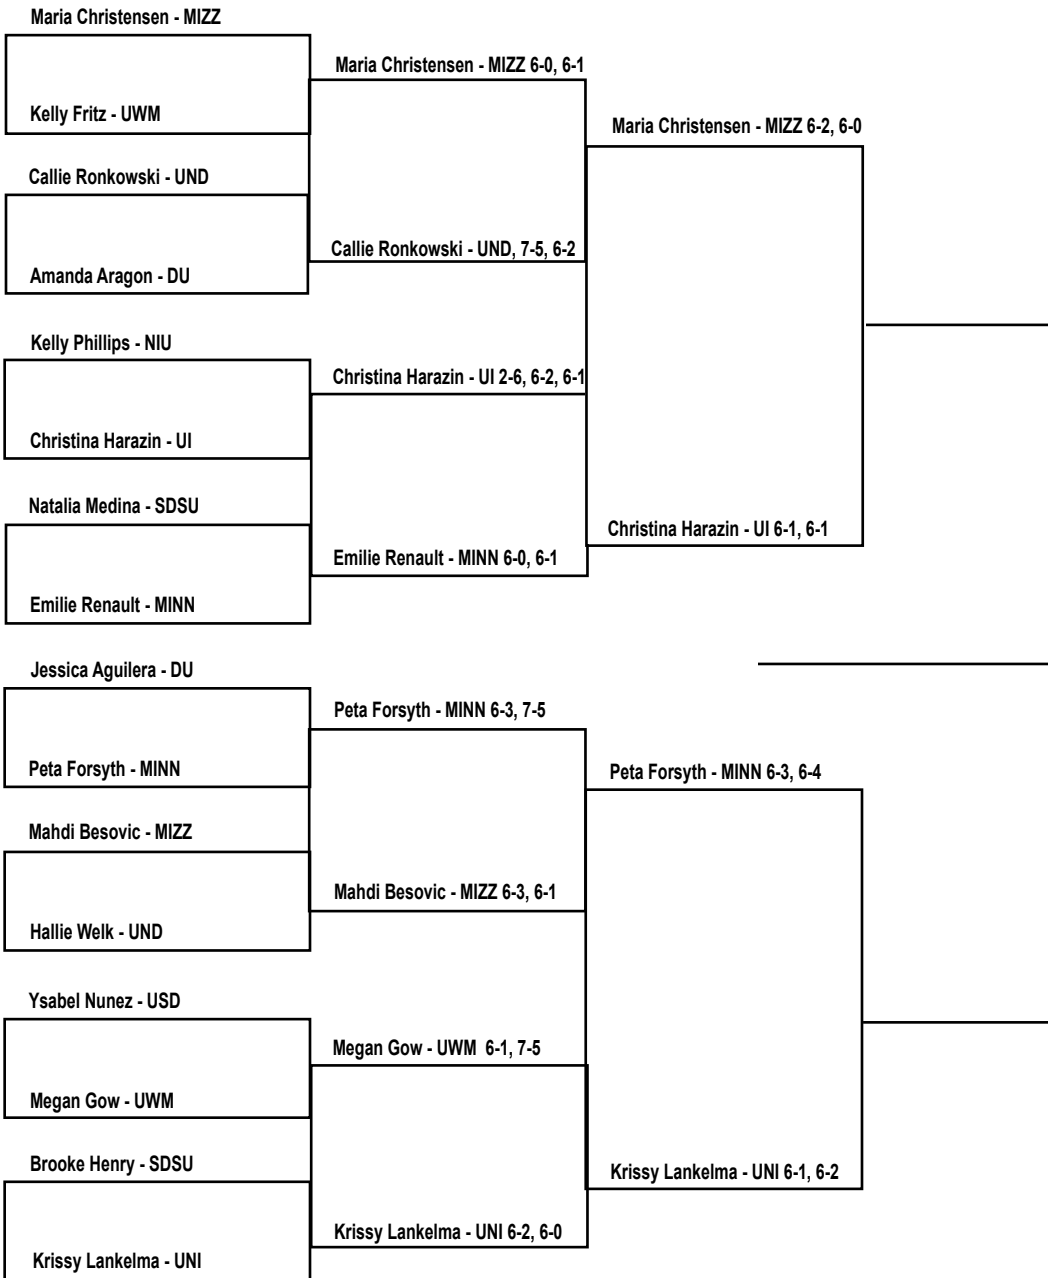

2010 University of Northern Iowa Women's Tennis Invitational Silver Flight Singles

PARTICIPATING SCHOOLS

- Bradley (BU)
- Drake (DU)
- Iowa (UI)
- Iowa State (ISU)
- Minnesota (MINN)
- Missouri (MIZZ)
- Northern Illinois (NIU)
- Northern Iowa (UNI)
- North Dakota (UND)
- South Dakota (USD)
- South Dakota State (SDSU)
- Wisconsin-Milwaukee (UWM)