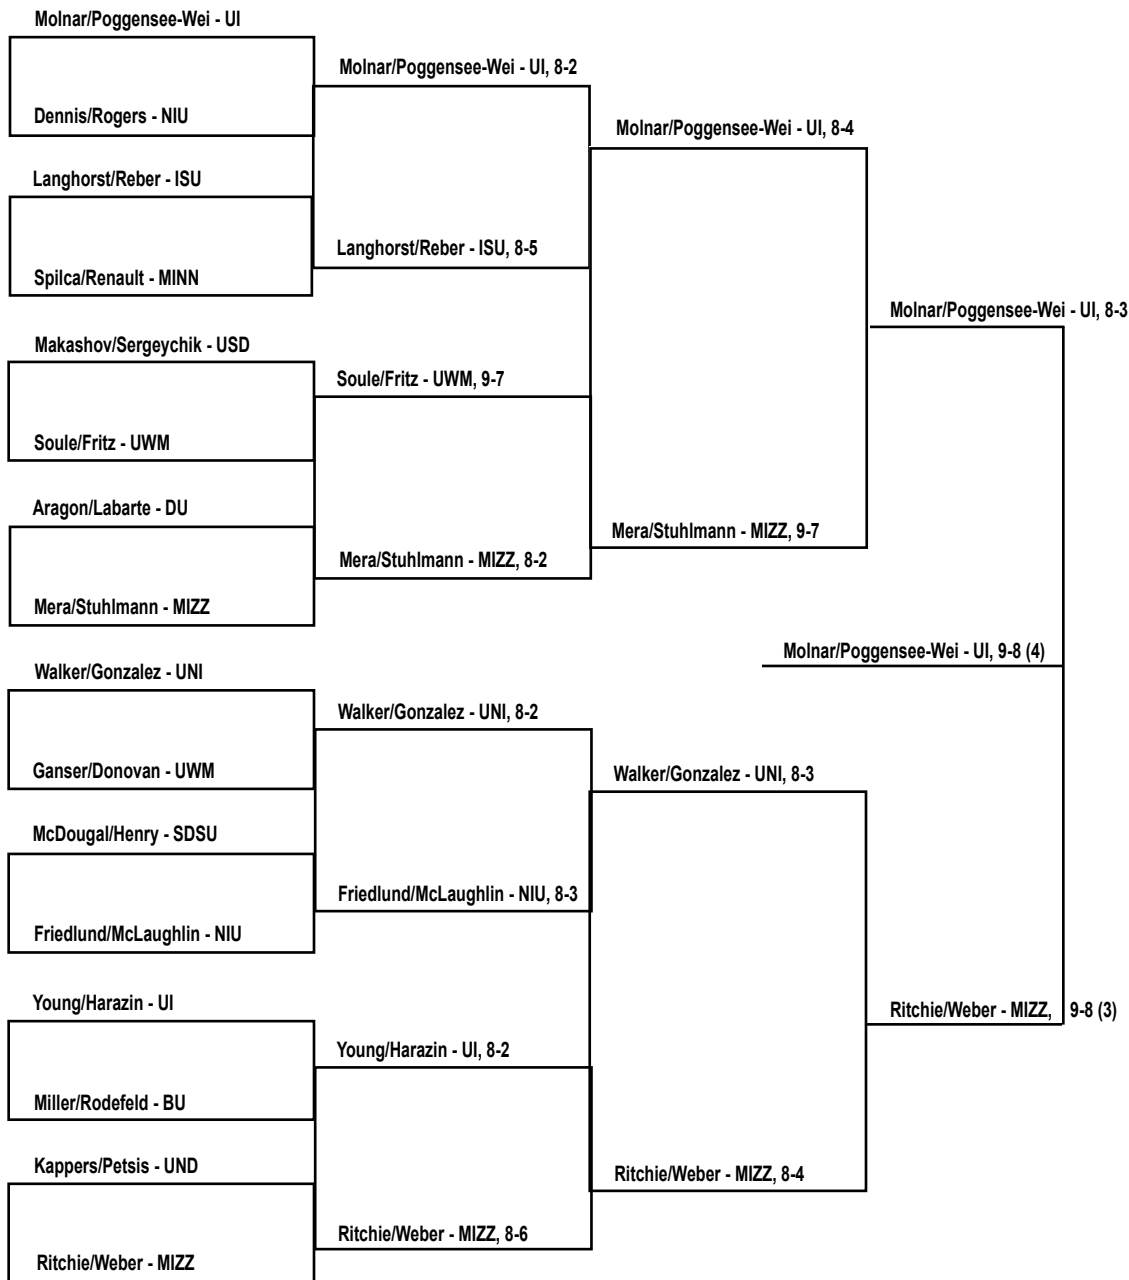

2010 University of Northern Iowa Women's Tennis Invitational Platinum Flight Doubles

PARTICIPATING SCHOOLS

- Bradley (BU)
- Drake (DU)
- Iowa (UI)
- Iowa State (ISU)
- Minnesota (MINN)
- Missouri (MIZZ)
- Northern Illinois (NIU)
- Northern Iowa (UNI)
- North Dakota (UND)
- South Dakota (USD)
- South Dakota State (SDSU)
- Wisconsin-Milwaukee (UWM)